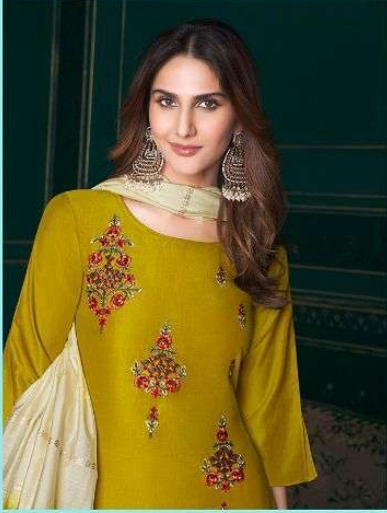

A PRODUCT OF **fiona**® GROUP

A Line Kurti And
Pencil Pant With
V Cut

D. No. : 8031 To 8038

Top : Pure Maslin A Line
Kurti With Handwork

Pant : Pure Muslin
Pencil Pant With Work

Dupatta : Pure Viscouse Dupatta

Meera

SIZE	M	L	XL	XXL	XXXL
INCHES	38	40	42	44	46

LILY & LALI
GULS PRIDE
A PRODUCT OF FRIEND GROUP

» 8037 «

LILY&LALI
GULS PRIDE
A PRODUCT OF WINDMILL GROUP

» 8031 «

» 8035 «

» 8031 «