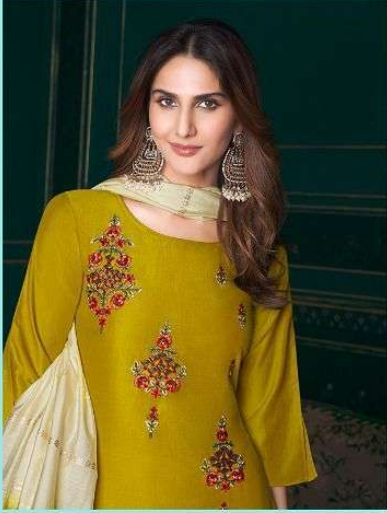

LILY & LALI
GULS PRIDE
A PRODUCT OF FRIEND GROUP

» 8037 «