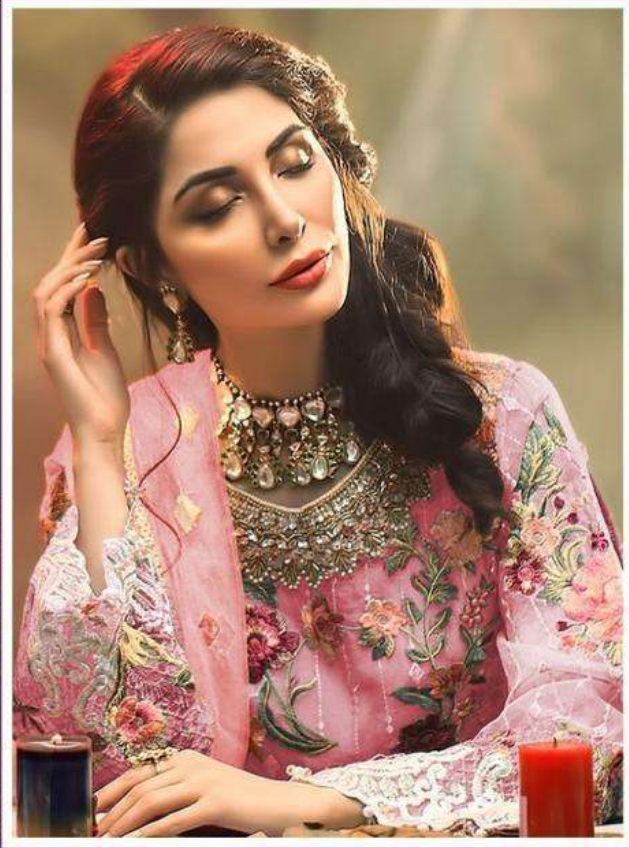

TOP:- FOX GEORGETTE
DUPATTA:- NET WITH
EMBROIDERED
BOTTOM / INNER:- SANTOON

S-380

TOP:- FOX GEORGETTE
DUPATTA:- NET WITH
EMBROIDERED
BOTTOM / INNER:- SANTOON

S-380-B

TOP:- FOX GEORGETTE
DUPATTA:- NET WITH
EMBROIDERED
BOTTOM / INNER:- SANTOON