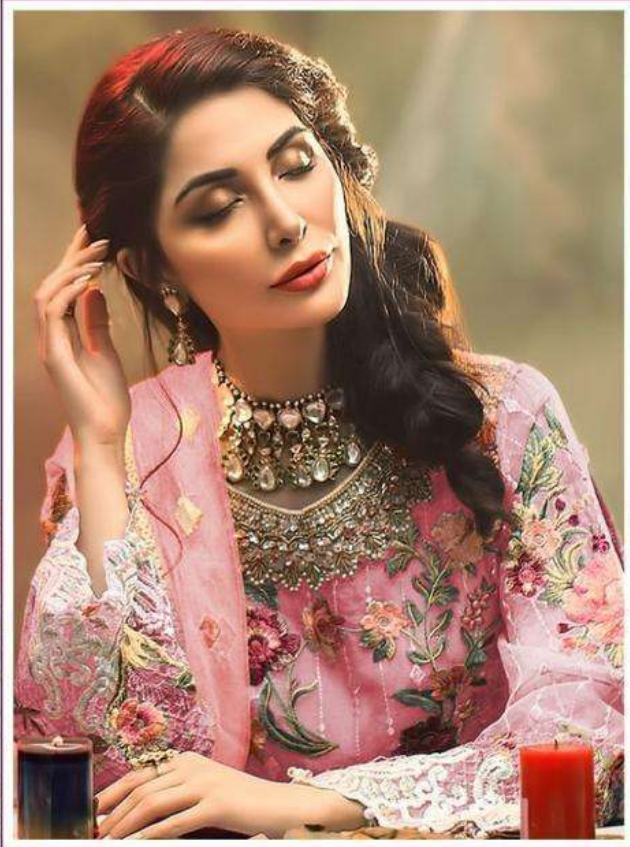

TOP:- FOX GEORGETTE
DUPATTA:- NET WITH
EMBROIDERED
BOTTOM / INNER:- SANTOON

S-380

TOP:- FOX GEORGETTE
DUPATTA:- NET WITH
EMBROIDERED
BOTTOM / INNER:- SANTOON

S-380-B

TOP:- FOX GEORGETTE
DUPATTA:- NET WITH
EMBROIDERED
BOTTOM / INNER:- SANTOON