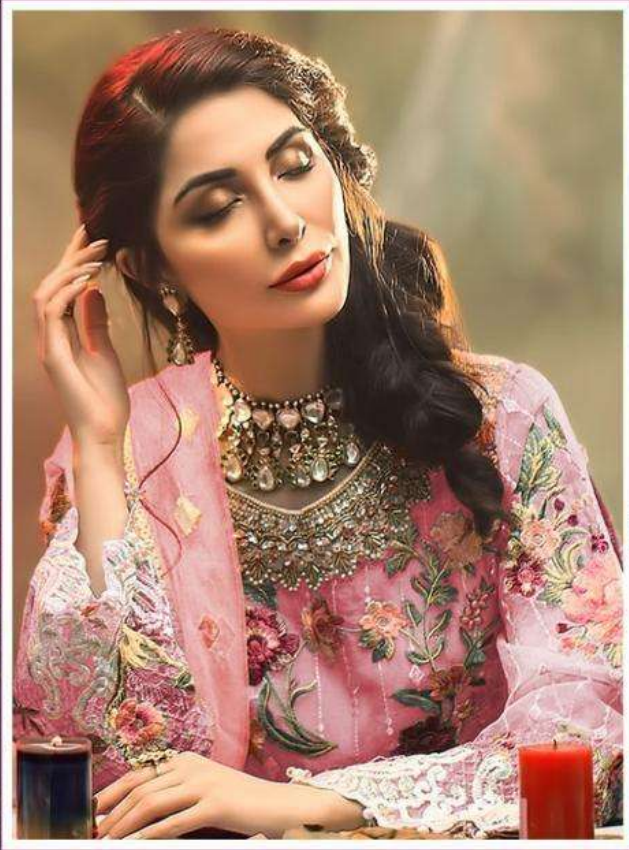

TOP:- FOX GEORGETTE
DUPATTA:- NET WITH
EMBROIDERED
BOTTOM / INNER:- SANTOON

S-380

TOP:- FOX GEORGETTE
DUPATTA:- NET WITH
EMBROIDERED
BOTTOM / INNER:- SANTOON

S-380-B

TOP:- FOX GEORGETTE
DUPATTA:- NET WITH
EMBROIDERED
BOTTOM / INNER:- SANTOON