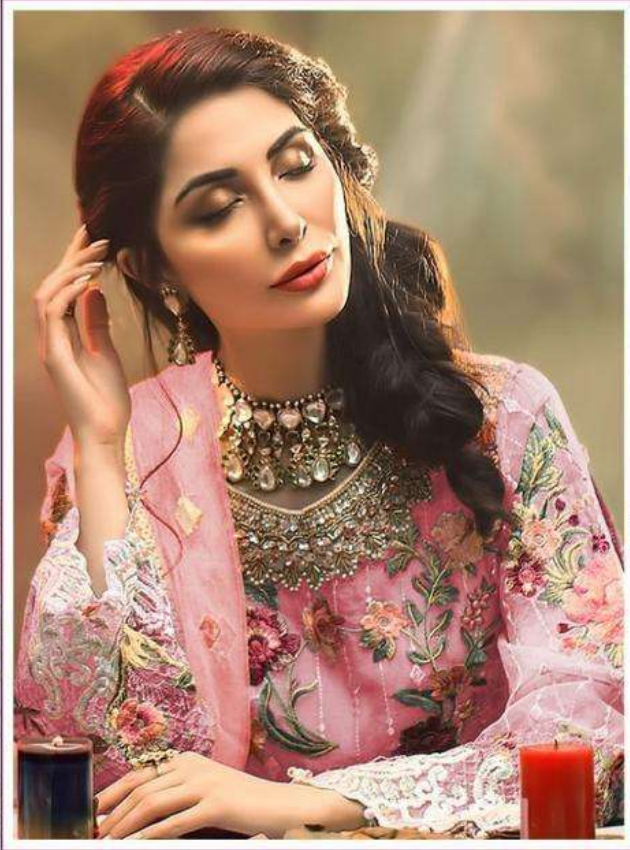

TOP:- FOX GEORGETTE
DUPATTA:- NET WITH
EMBROIDERED
BOTTOM / INNER:- SANTOON

S-380

TOP:- FOX GEORGETTE
DUPATTA:- NET WITH
EMBROIDERED
BOTTOM / INNER:- SANTOON

S-380-B

TOP:- FOX GEORGETTE
DUPATTA:- NET WITH
EMBROIDERED
BOTTOM / INNER:- SANTOON