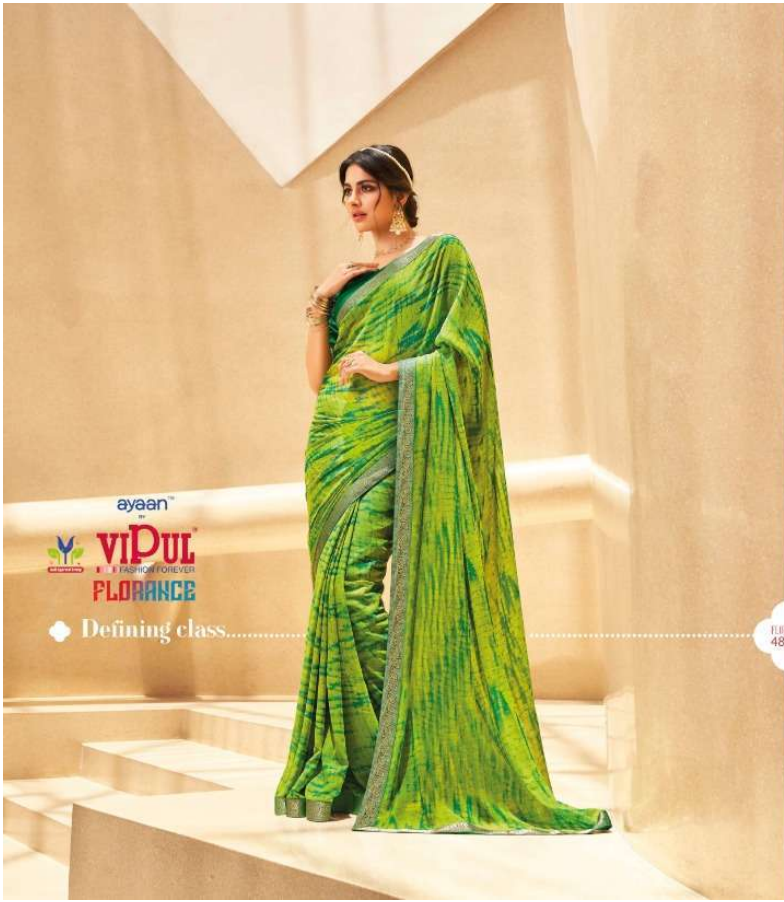

ayaan™
BY

VIDUL®

FASHION FOREVER

FLORANCE

ayaan
VIPOUL
FASHION FOREVER
FLORANCE

INDULGE
♦ in ♦
ELEGANCE

ayaan™
VI PUL
BE FASHION FOREVER!
FLORANCE

FLORANCE
48710

FLORANCE
48711

◆ Ethnic essence.....

ayaan™
by
VIPUL
BY FASHION FOREVER
FLORANCE

◆ Fashion chronicles.....

FLORANCE
48712

..... ♦ Timeless elegance.....

ayaan™
VI PUL
BE FASHION FOREVER!
FLO RANCE

◆ Style statement