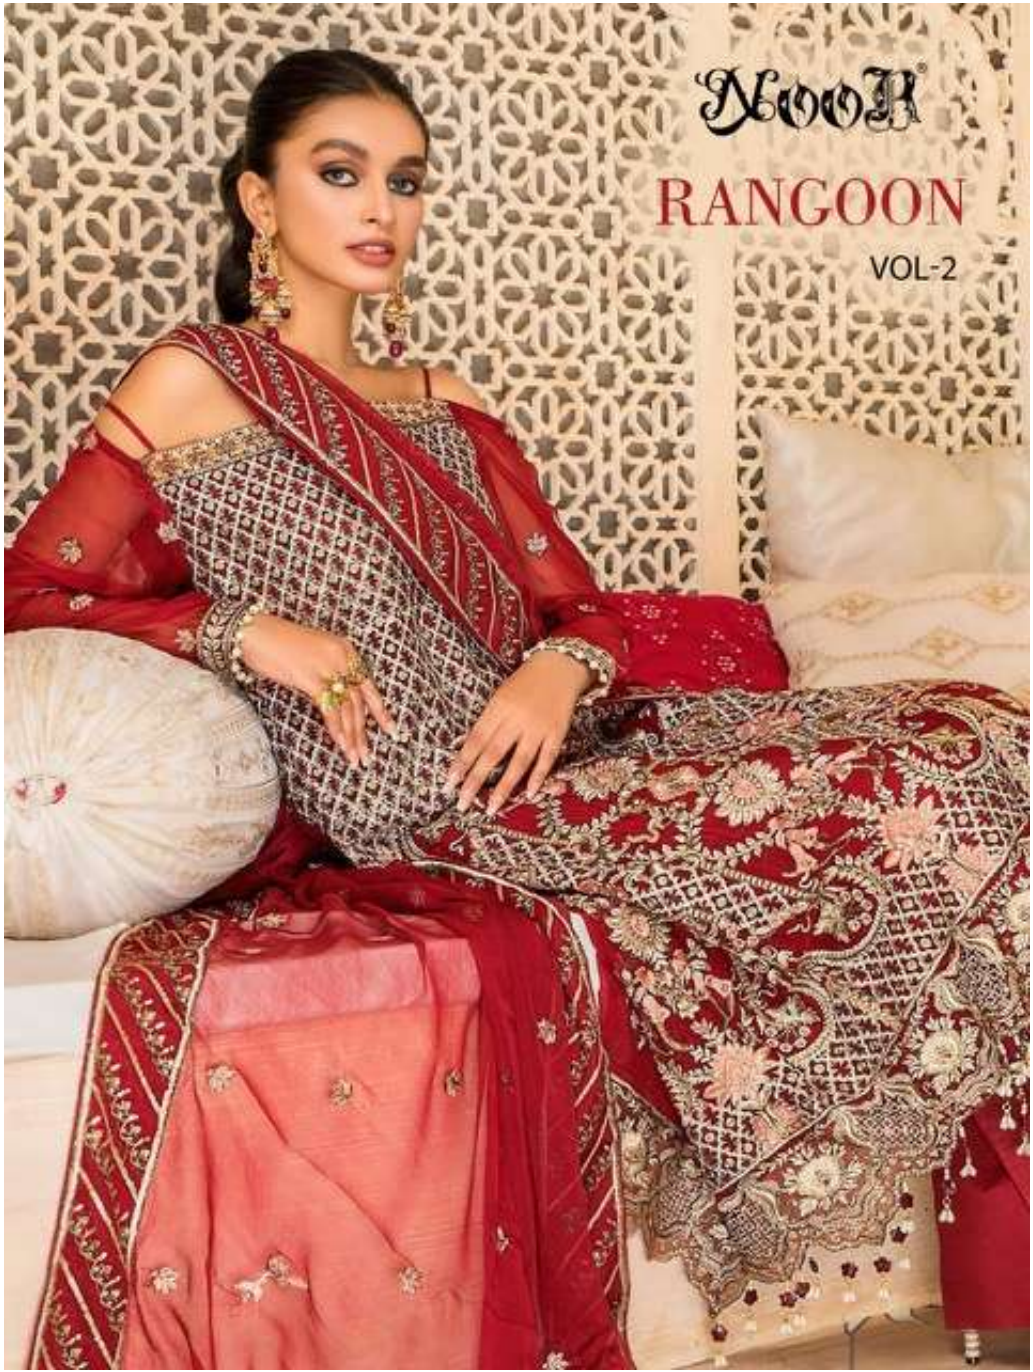

NOOR

RANGOON

VOL-2

NOOR

RANGOON

VOL-2

NOOR
RANGOON
VOL-2

TOP
GEORGETTE WITH
STYLISH WORK

BOTTOM / INNER
HEAVY SANTOON

DUPATTA
NET DUPATTA
WITH BORDER

1208

Noor
RANGOON
VOL-2

TOP
GEORGETTE WITH
STYLISH WORK

BOTTOM / INNER
HEAVY SANTOON

DUPATTA
NET DUPATTA
WITH BORDER

1206

NOOR
RANGOON
VOL-2

TOP
GEORGETTE WITH
STYLISH WORK

BOTTOM / INNER
HEAVY SANTOON

DUPATTA
NAZMEEN DUPATTA
WITH BORDER

1207

NOOR

RANGOON

VOL-2