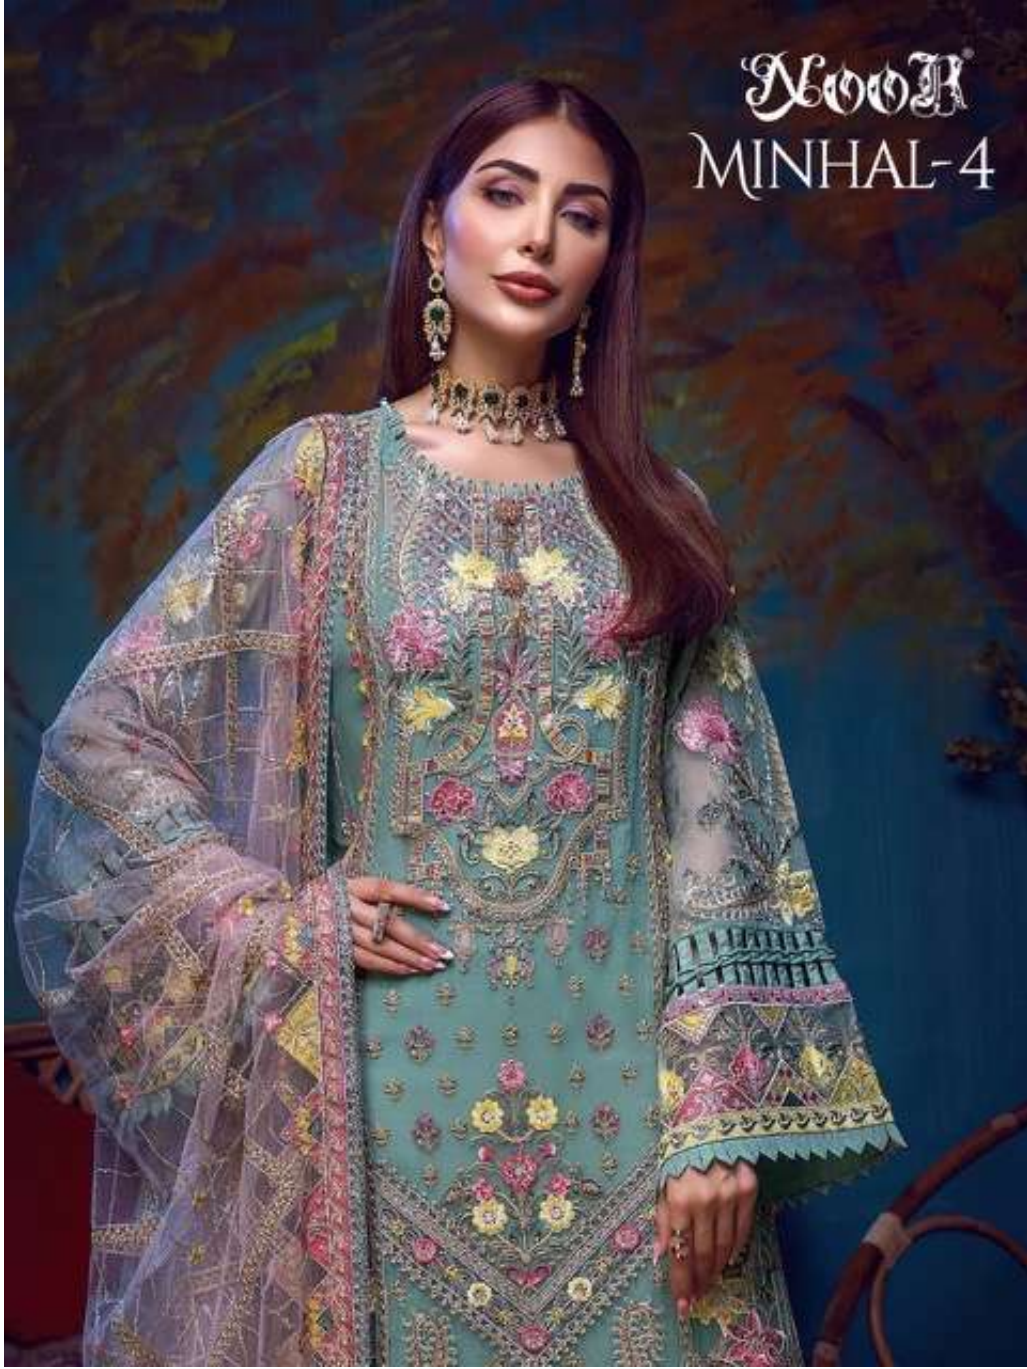

NOOR
MINHAL-4

NOOR
MINHAL-4

Needa

15004

NOOR®

MINHAL-4

15003

15004

15005

NOVA
MINHAL-4

TOP

FOX GEORGETTE WITH
STYLISH WORK

BOTTOM-INNER
HEAVY SANTOON

DUPATTA
NET EMBROIDERY
WITH BORDER

15004

NOVA
MINHAL-4

TOP

FOX GEORGETTE WITH
STYLISH WORK

BOTTOM-INNER
HEAVY SANTOON

DUPATTA
NET EMBROIDERY
WITH BORDER

15003

NOVA
MINHAL-4

TOP
FOX GEORGETTE WITH
STYLISH WORK

BOTTOM-INNER
HEAVY SANTOON