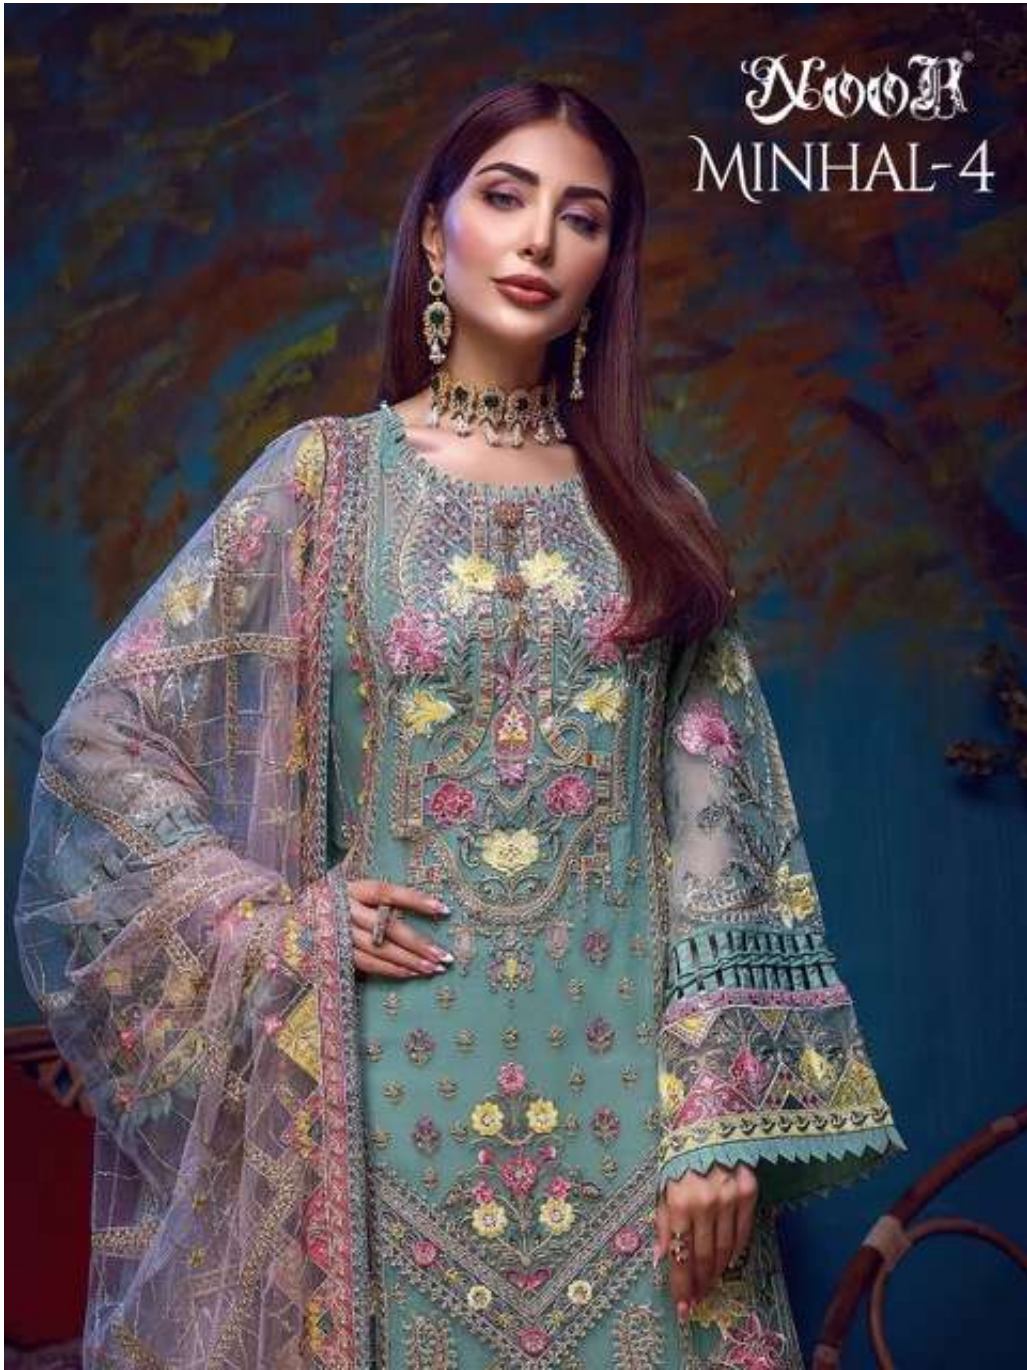

NOOR
MINHAL-4

NOOR
MINHAL-4

Needa

15004

NOOR®

MINHAL-4

15003

15004

15005

NOVA
MINHAL-4

TOP

FOX GEORGETTE WITH
STYLISH WORK

BOTTOM-INNER
HEAVY SANTOON

DUPATTA
NET EMBROIDERY
WITH BORDER

15004

NOVA
MINHAL-4

TOP

FOX GEORGETTE WITH
STYLISH WORK

BOTTOM-INNER
HEAVY SANTOON

DUPATTA
NET EMBROIDERY
WITH BORDER

15003

NOVA
MINHAL-4

TOP
FOX GEORGETTE WITH
STYLISH WORK

BOTTOM-INNER
HEAVY SANTOON