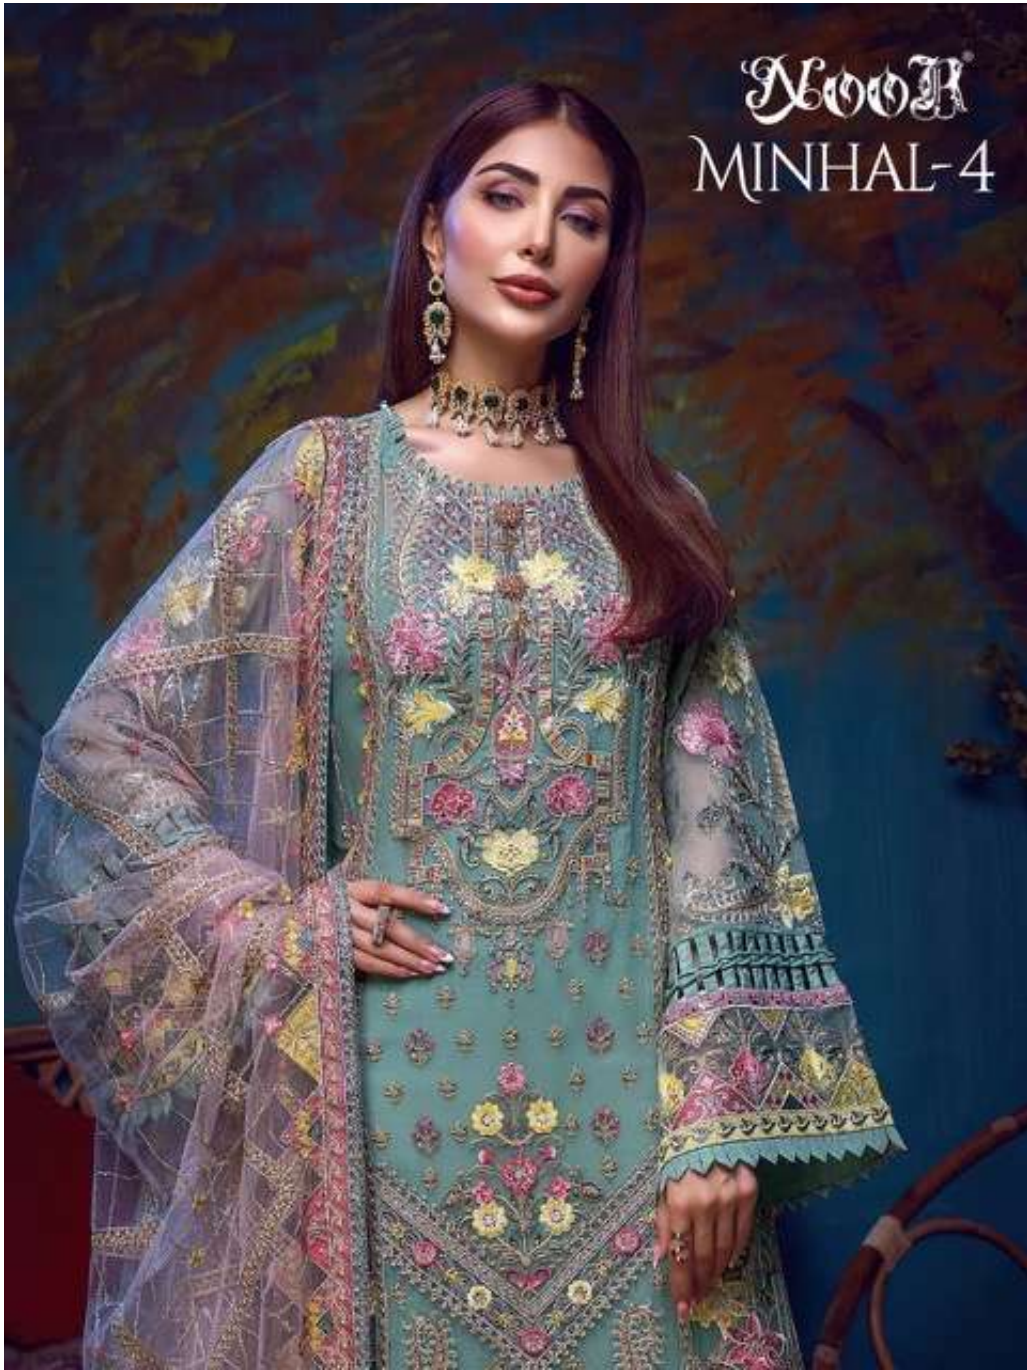

NOOR  
MINHAL-4

NOOR  
MINHAL-4

Needa

15004

NOOR®

MINHAL-4

15003

15004

15005

**NOVA**  
MINHAL-4

**TOP**

FOX GEORGETTE WITH  
STYLISH WORK

**BOTTOM-INNER**  
HEAVY SANTOON

**DUPATTA**  
NET EMBROIDERY  
WITH BORDER

**15004**

**NOVA**  
MINHAL-4

**TOP**

FOX GEORGETTE WITH  
STYLISH WORK

**BOTTOM-INNER**  
HEAVY SANTOON

**DUPATTA**  
NET EMBROIDERY  
WITH BORDER

**15003**

**NOVA**  
MINHAL-4

**TOP**  
FOX GEORGETTE WITH  
STYLISH WORK

**BOTTOM-INNER**  
HEAVY SANTOON