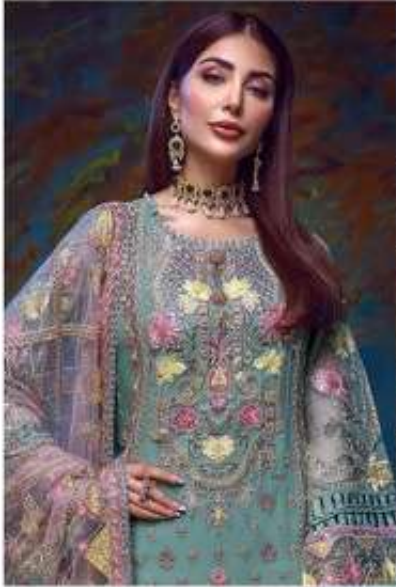

15005

NOVA
MINHAL-4

TOP

FOX GEORGETTE WITH
STYLISH WORK

BOTTOM-INNER
HEAVY SANTOON

DUPATTA
NET EMBROIDERY
WITH BORDER

15004

NOVA
MINHAL-4

TOP

FOX GEORGETTE WITH
STYLISH WORK

BOTTOM-INNER
HEAVY SANTOON

DUPATTA
NET EMBROIDERY
WITH BORDER

15003

NOVA
MINHAL-4

TOP
FOX GEORGETTE WITH
STYLISH WORK

BOTTOM-INNER
HEAVY SANTOON