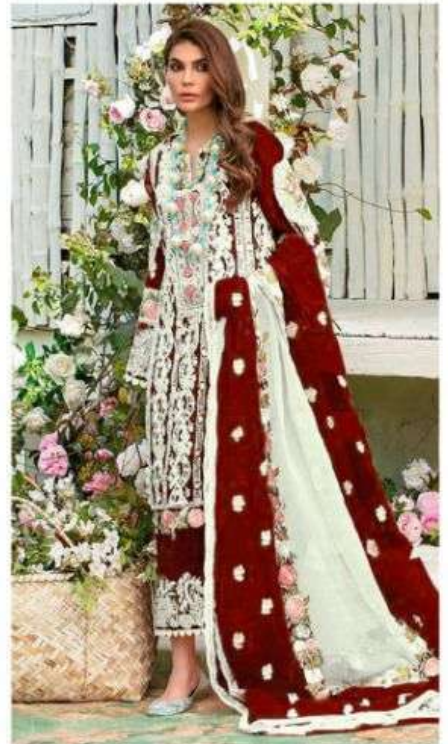

**BOTTOM** - INNER SANTOON

**DUPATTA** - BUTTERFLY NET WITH HEAVY EMBROIDERY

**Crimson**  
Georgette Collection

ST-1006 A

ST-1006 B

ST-1006 C

ST-1006 D

ST-1006 E