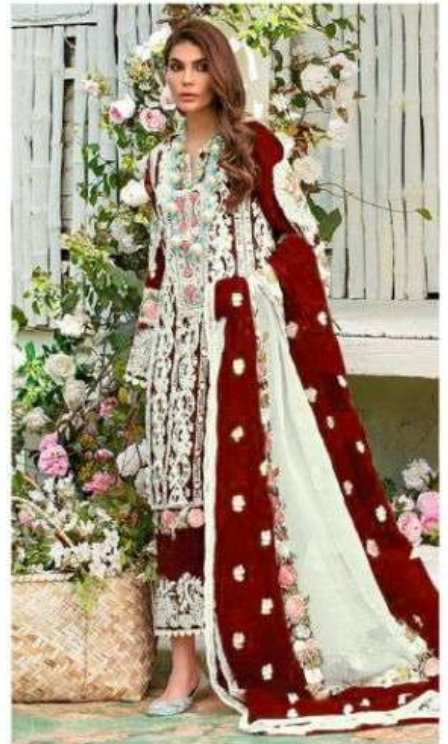

TOP - FOX GEORGETTE WITH HEAVY EMBROIDERY WORK

BOTTOM - INNER SANTOON

DUPATTA - BUTTERFLY NET WITH HEAVY EMBROIDERY

Crimson
Georgette Collection

ST-1006 F