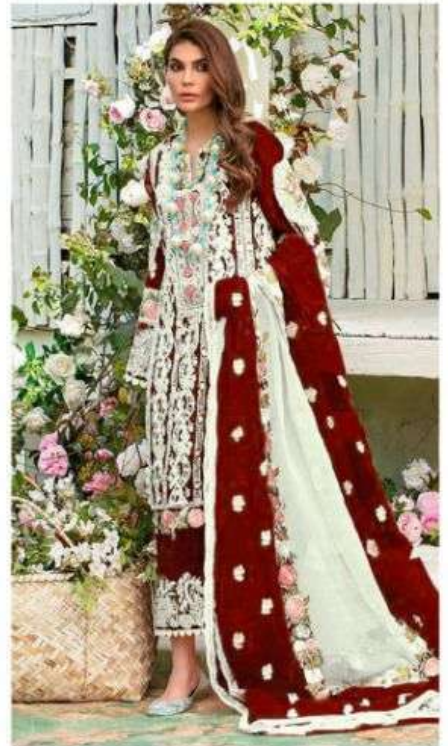

TOP - FOX GEORGETTE WITH HEAVY EMBROIDERY WORK

BOTTOM - INNER SANTOON

DUPATTA - BUTTERFLY NET WITH HEAVY EMBROIDERY

Crimson
Georgette Collection

ST-1006 F