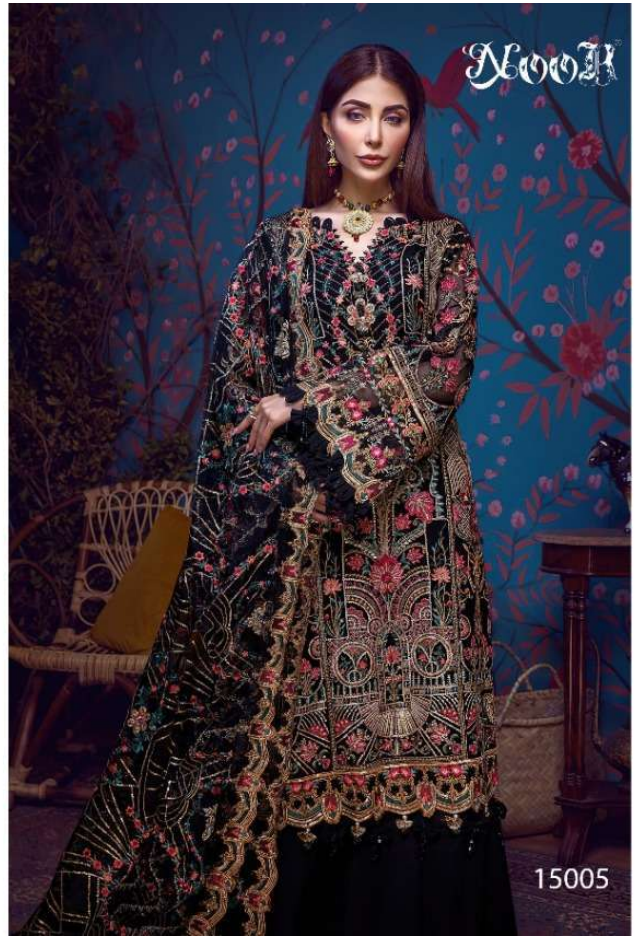

NORR<sup>®</sup>  
MINHAL-4

**Noor**<sup>®</sup>  
MINHAL-4

**TOP**

FOX GEORGETTE WITH  
STYLISH WORK

**BOTTOM-INNER**  
HEAVY SANTOON

**DUPATTA**  
NET EMBROIDERY  
WITH BORDER

**15005**

NOVA

15004

**Noor**  
MINHAL-4

**TOP**

FOX GEORGETTE WITH  
STYLISH WORK

**BOTTOM-INNER**  
HEAVY SANTOON

**DUPATTA**  
NET EMBROIDERY  
WITH BORDER

**15004**

**Noor**  
MINHAL-4

**TOP**

FOX GEORGETTE WITH  
STYLISH WORK

**BOTTOM-INNER**  
HEAVY SANTOON

**DUPATTA**  
NET EMBROIDERY  
WITH BORDER

**15003**

NORR<sup>®</sup>  
MINHAL-4

NOOR<sup>®</sup>

MINHAL-4