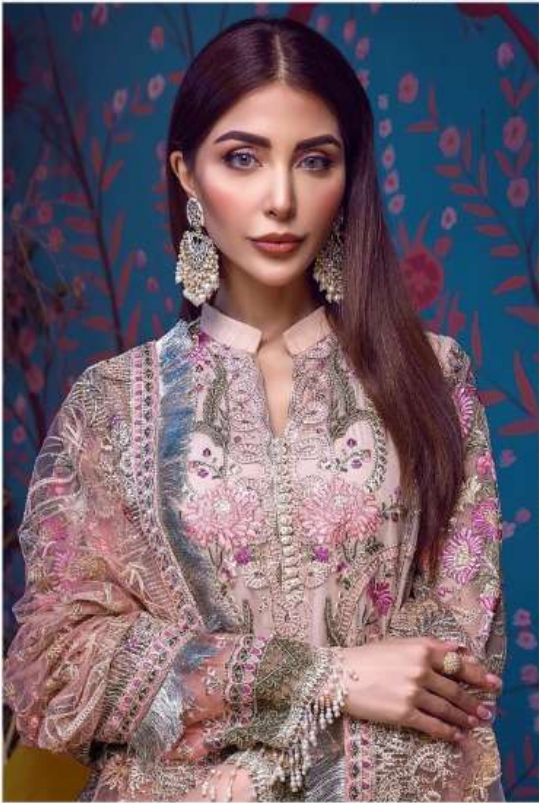

NORR[®]
MINHAL-4

Noor[®]
MINHAL-4

TOP

FOX GEORGETTE WITH
STYLISH WORK

BOTTOM-INNER
HEAVY SANTOON

DUPATTA
NET EMBROIDERY
WITH BORDER

15005

NOVA

15004

Noor
MINHAL-4

TOP

FOX GEORGETTE WITH
STYLISH WORK

BOTTOM-INNER
HEAVY SANTOON

DUPATTA
NET EMBROIDERY
WITH BORDER

15004

Noor
MINHAL-4

TOP

FOX GEORGETTE WITH
STYLISH WORK

BOTTOM-INNER
HEAVY SANTOON

DUPATTA
NET EMBROIDERY
WITH BORDER

15003

NORR[®]
MINHAL-4

NOOR[®]

MINHAL-4