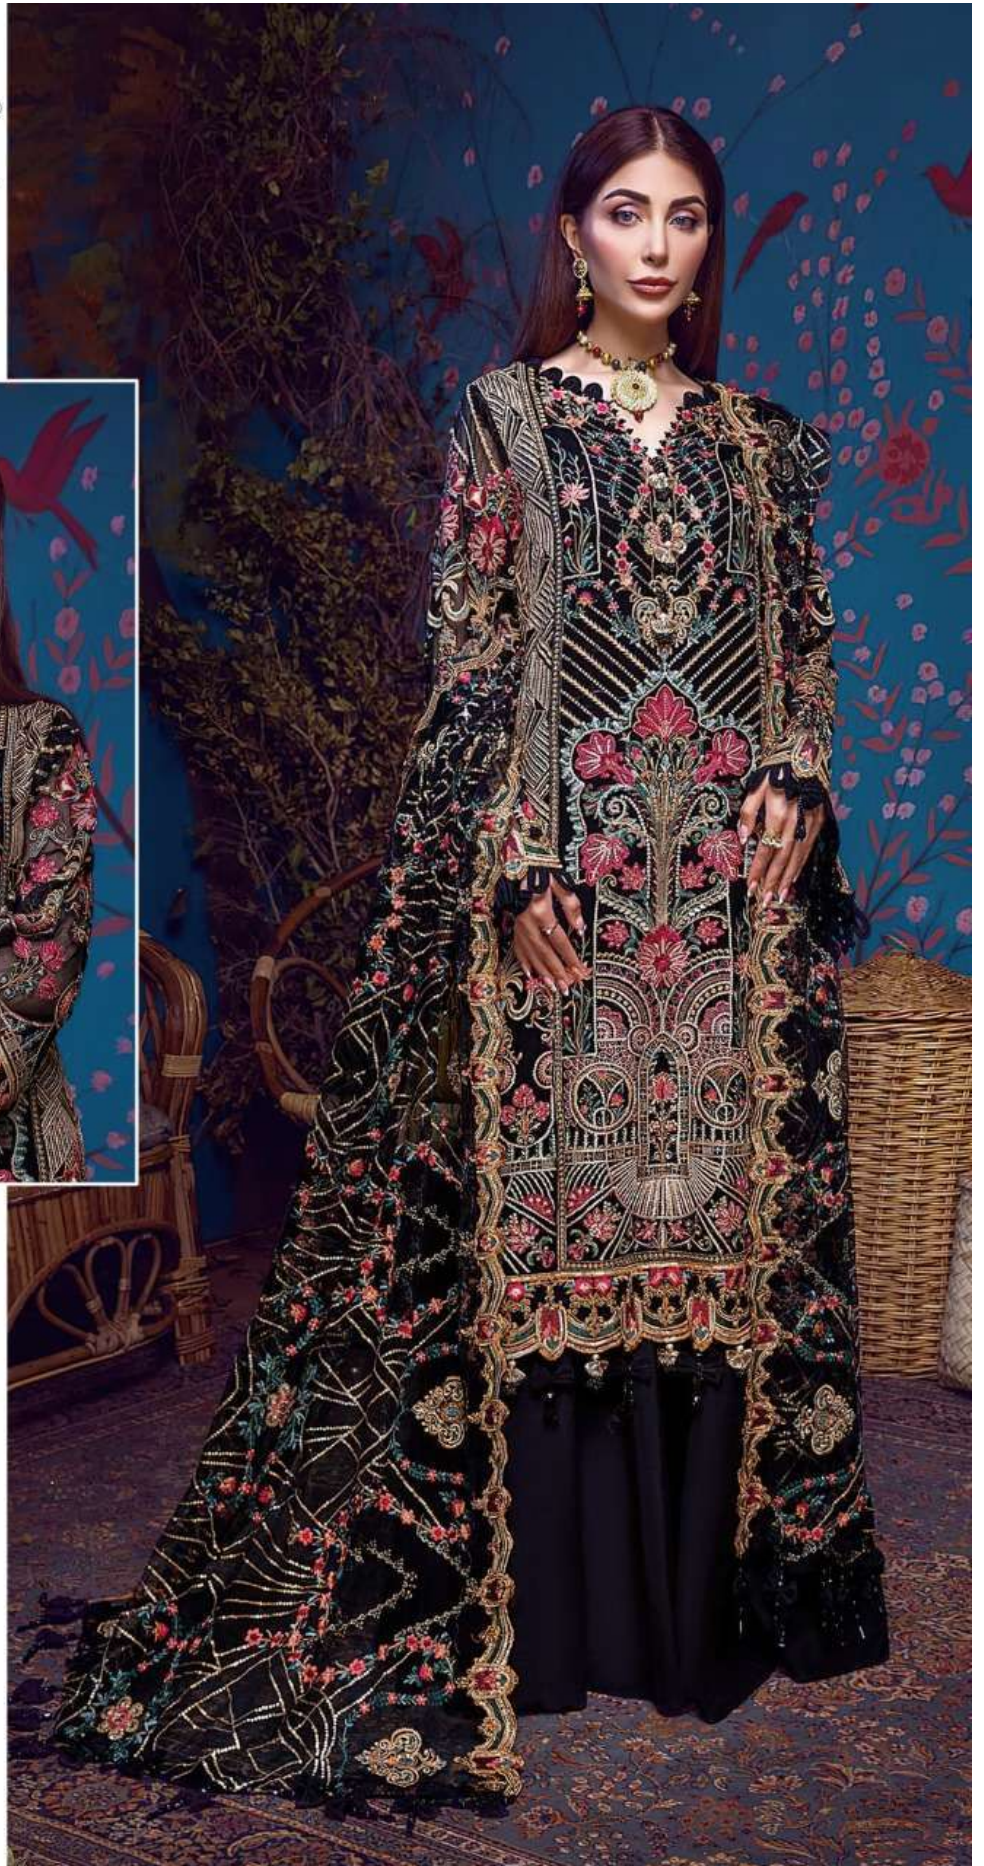

NOUR[®]
MINHAL-4

Noor[®]
MINHAL-4

TOP

FOX GEORGETTE WITH
STYLISH WORK

BOTTOM-INNER
HEAVY SANTOON

DUPATTA
NET EMBROIDERY
WITH BORDER

15005

NOVA

15004

Noor
MINHAL-4

TOP

FOX GEORGETTE WITH
STYLISH WORK

BOTTOM-INNER
HEAVY SANTOON

DUPATTA
NET EMBROIDERY
WITH BORDER

15004

Noor
MINHAL-4

TOP

FOX GEORGETTE WITH
STYLISH WORK

BOTTOM-INNER
HEAVY SANTOON

DUPATTA
NET EMBROIDERY
WITH BORDER

15003

NOUR[®]
MINHAL-4

NOOR[®]

MINHAL-4