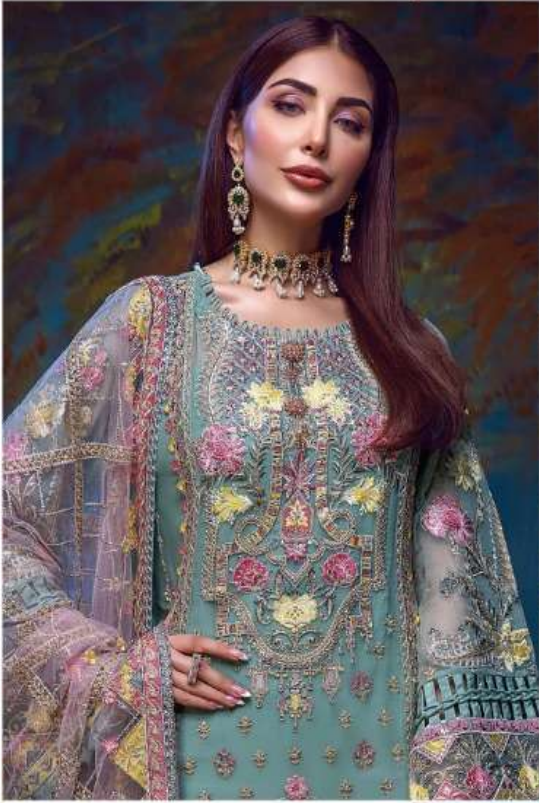

NOUR[®]
MINHAL-4

Noor[®]
MINHAL-4

TOP

FOX GEORGETTE WITH
STYLISH WORK

BOTTOM-INNER
HEAVY SANTOON

DUPATTA
NET EMBROIDERY
WITH BORDER

15005

NOVA

15004

Noor
MINHAL-4

TOP

FOX GEORGETTE WITH
STYLISH WORK

BOTTOM-INNER
HEAVY SANTOON

DUPATTA
NET EMBROIDERY
WITH BORDER

15004

Noor
MINHAL-4

TOP

FOX GEORGETTE WITH
STYLISH WORK

BOTTOM-INNER
HEAVY SANTOON

DUPATTA
NET EMBROIDERY
WITH BORDER

15003

NOUR[®]
MINHAL-4

NOOR[®]

MINHAL-4