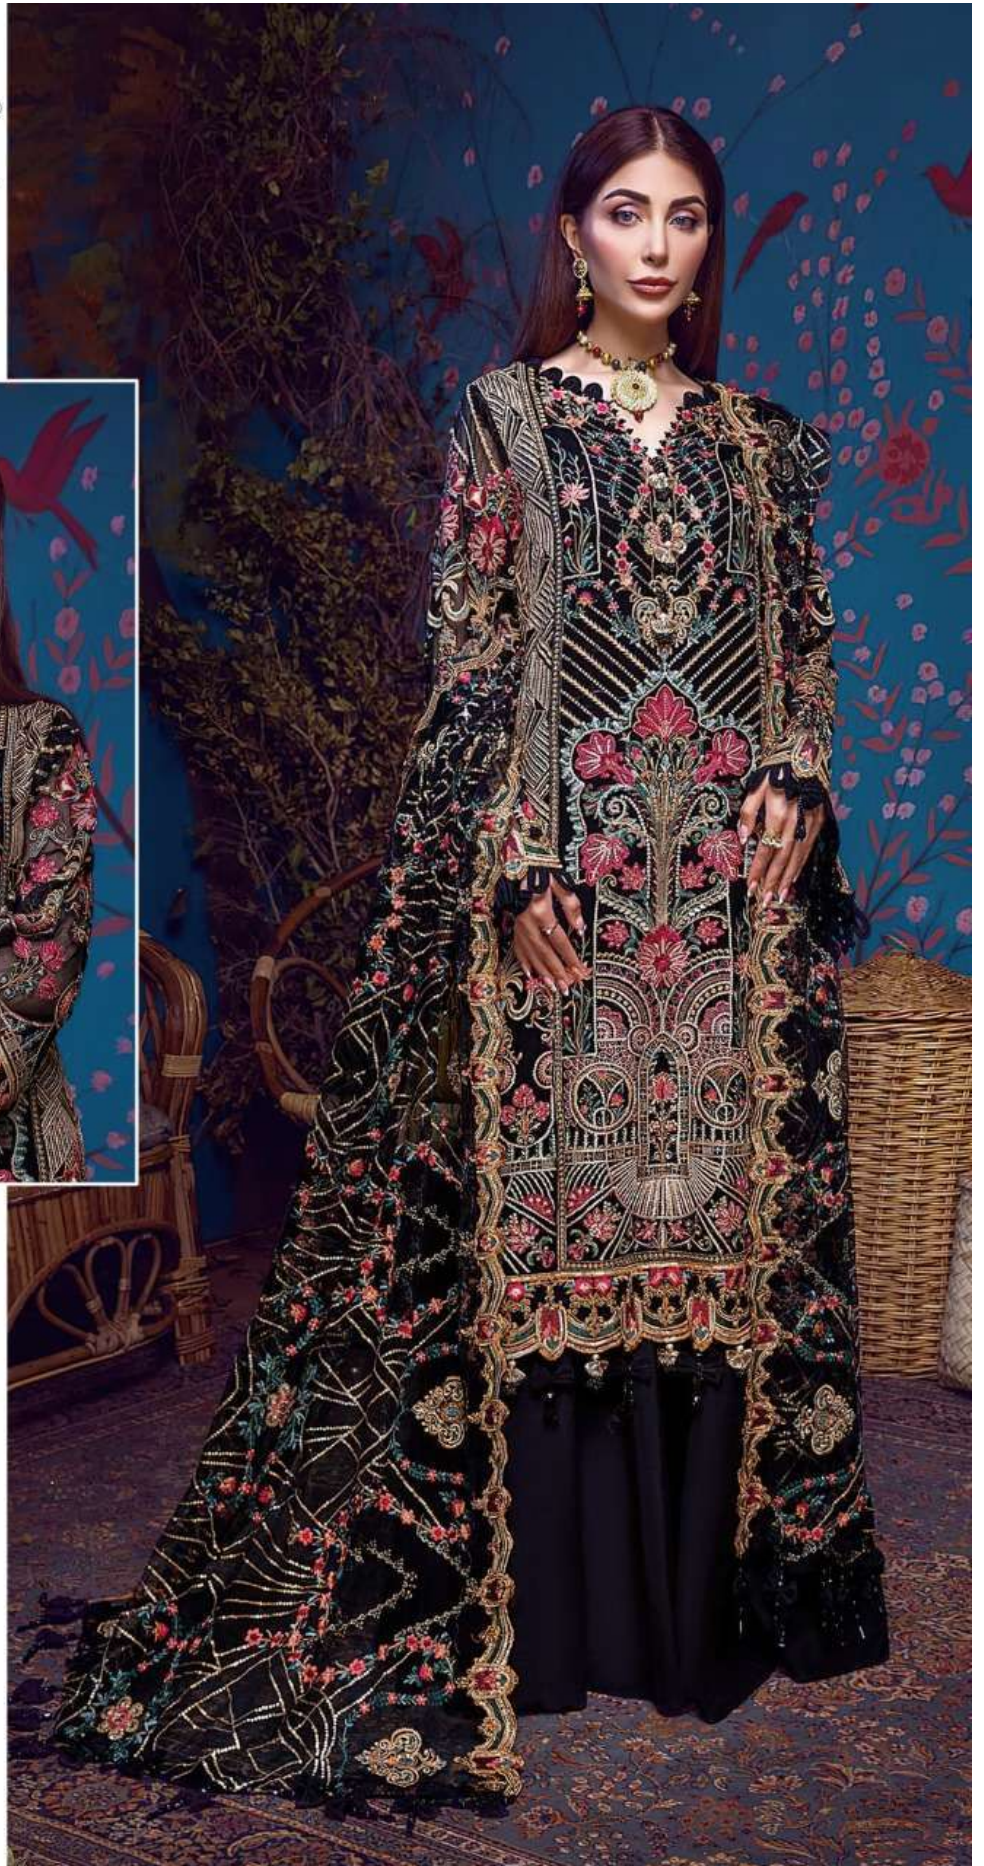

NORR<sup>®</sup>  
MINHAL-4

**Noor**<sup>®</sup>  
MINHAL-4

**TOP**

FOX GEORGETTE WITH  
STYLISH WORK

**BOTTOM-INNER**  
HEAVY SANTOON

**DUPATTA**  
NET EMBROIDERY  
WITH BORDER

**15005**

NOVA

15004

**Noor**  
MINHAL-4

**TOP**

FOX GEORGETTE WITH  
STYLISH WORK

**BOTTOM-INNER**  
HEAVY SANTOON

**DUPATTA**  
NET EMBROIDERY  
WITH BORDER

**15004**

**Noor**  
MINHAL-4

**TOP**

FOX GEORGETTE WITH  
STYLISH WORK

**BOTTOM-INNER**  
HEAVY SANTOON

**DUPATTA**  
NET EMBROIDERY  
WITH BORDER

**15003**

NORR<sup>®</sup>  
MINHAL-4

NOOR<sup>®</sup>

MINHAL-4