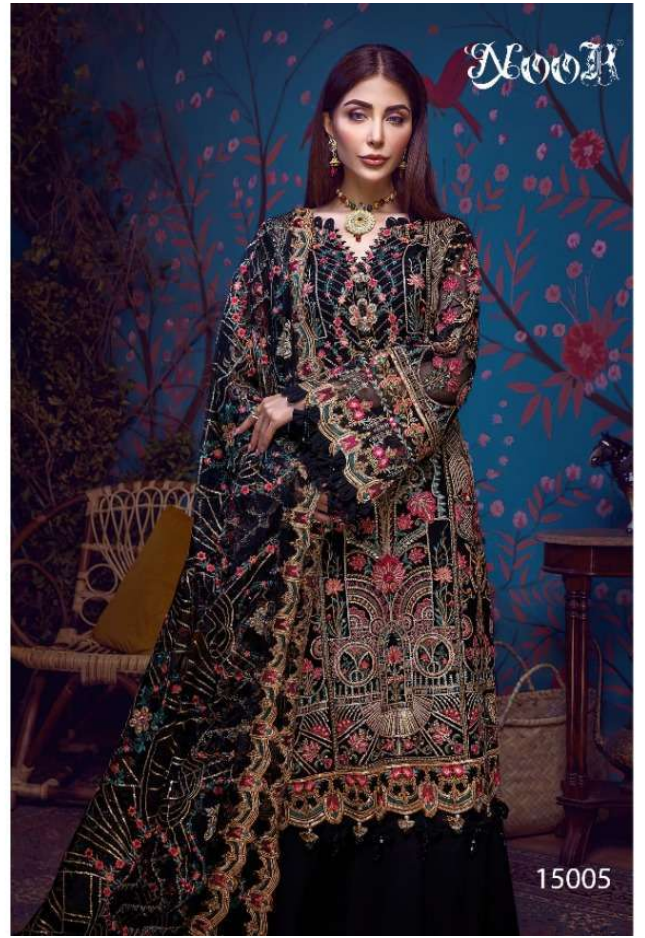

NORR<sup>®</sup>  
MINHAL-4

**Noor**<sup>®</sup>  
MINHAL-4

**TOP**

FOX GEORGETTE WITH  
STYLISH WORK

**BOTTOM-INNER**  
HEAVY SANTOON

**DUPATTA**  
NET EMBROIDERY  
WITH BORDER

**15005**

NOVA

15004

**Noor**  
MINHAL-4

**TOP**

FOX GEORGETTE WITH  
STYLISH WORK

**BOTTOM-INNER**  
HEAVY SANTOON

**DUPATTA**  
NET EMBROIDERY  
WITH BORDER

**15004**

**Noor**  
MINHAL-4

**TOP**

FOX GEORGETTE WITH  
STYLISH WORK

**BOTTOM-INNER**  
HEAVY SANTOON

**DUPATTA**  
NET EMBROIDERY  
WITH BORDER

**15003**

NORR<sup>®</sup>  
MINHAL-4

NOOR<sup>®</sup>

MINHAL-4