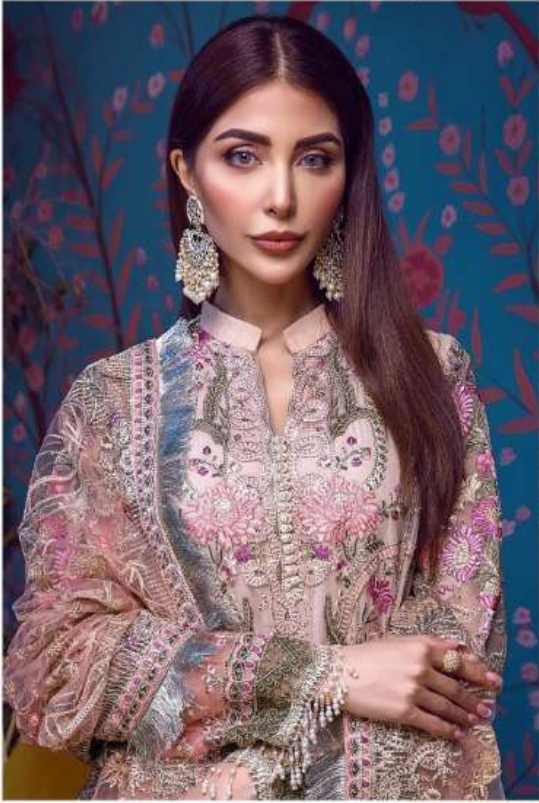

NORR<sup>®</sup>  
MINHAL-4

**Noor**<sup>®</sup>  
MINHAL-4

**TOP**

FOX GEORGETTE WITH  
STYLISH WORK

**BOTTOM-INNER**  
HEAVY SANTOON

**DUPATTA**  
NET EMBROIDERY  
WITH BORDER

**15005**

NOVA

15004

**Noor**  
MINHAL-4

**TOP**

FOX GEORGETTE WITH  
STYLISH WORK

**BOTTOM-INNER**  
HEAVY SANTOON

**DUPATTA**  
NET EMBROIDERY  
WITH BORDER

**15004**

**Noor**  
MINHAL-4

**TOP**

FOX GEORGETTE WITH  
STYLISH WORK

**BOTTOM-INNER**  
HEAVY SANTOON

**DUPATTA**  
NET EMBROIDERY  
WITH BORDER

**15003**

NORR<sup>®</sup>  
MINHAL-4

NOOR<sup>®</sup>

MINHAL-4