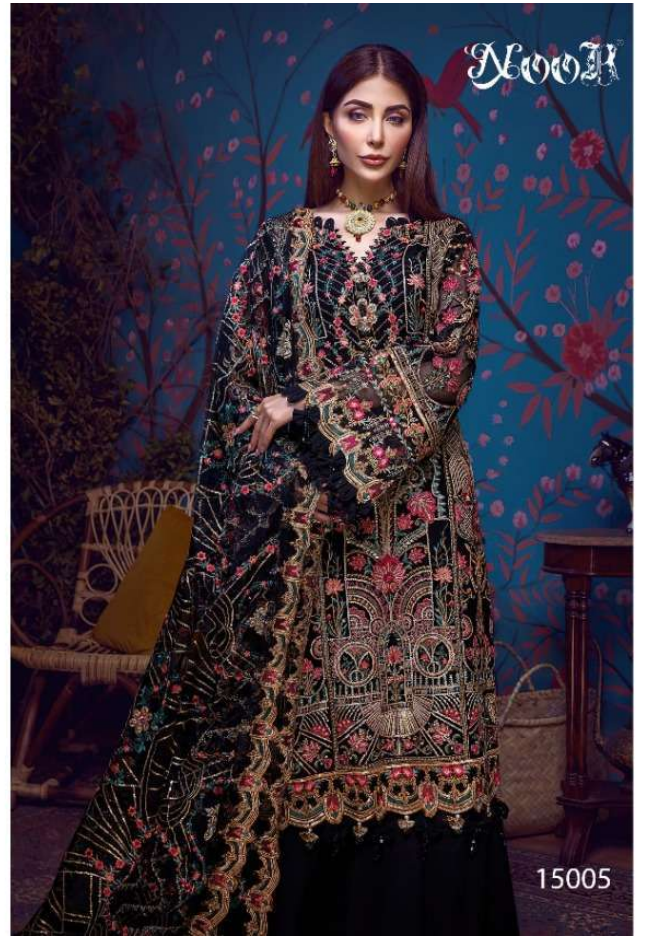

NORR[®]
MINHAL-4

Noor[®]
MINHAL-4

TOP

FOX GEORGETTE WITH
STYLISH WORK

BOTTOM-INNER
HEAVY SANTOON

DUPATTA
NET EMBROIDERY
WITH BORDER

15005

NOVA

15004

Noor
MINHAL-4

TOP

FOX GEORGETTE WITH
STYLISH WORK

BOTTOM-INNER
HEAVY SANTOON

DUPATTA
NET EMBROIDERY
WITH BORDER

15004

Noor
MINHAL-4

TOP

FOX GEORGETTE WITH
STYLISH WORK

BOTTOM-INNER
HEAVY SANTOON

DUPATTA
NET EMBROIDERY
WITH BORDER

15003

NORR[®]
MINHAL-4

NOOR[®]

MINHAL-4