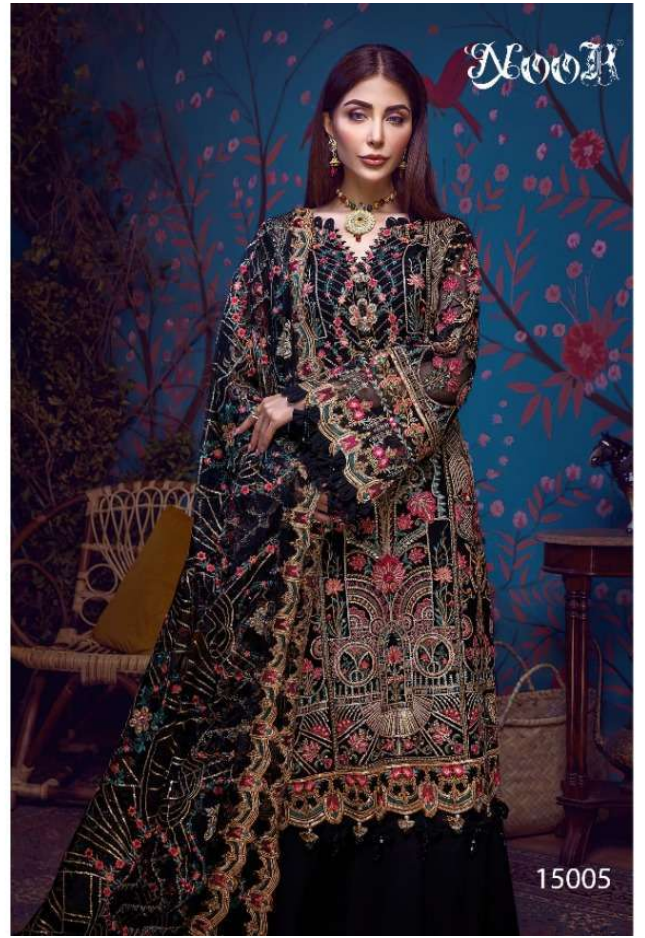

NOUR[®]
MINHAL-4

Noor[®]
MINHAL-4

TOP

FOX GEORGETTE WITH
STYLISH WORK

BOTTOM-INNER
HEAVY SANTOON

DUPATTA
NET EMBROIDERY
WITH BORDER

15005

NOVA

15004

Noor
MINHAL-4

TOP

FOX GEORGETTE WITH
STYLISH WORK

BOTTOM-INNER
HEAVY SANTOON

DUPATTA
NET EMBROIDERY
WITH BORDER

15004

Noor
MINHAL-4

TOP

FOX GEORGETTE WITH
STYLISH WORK

BOTTOM-INNER
HEAVY SANTOON

DUPATTA
NET EMBROIDERY
WITH BORDER

15003

NOUR[®]
MINHAL-4

NOOR[®]

MINHAL-4