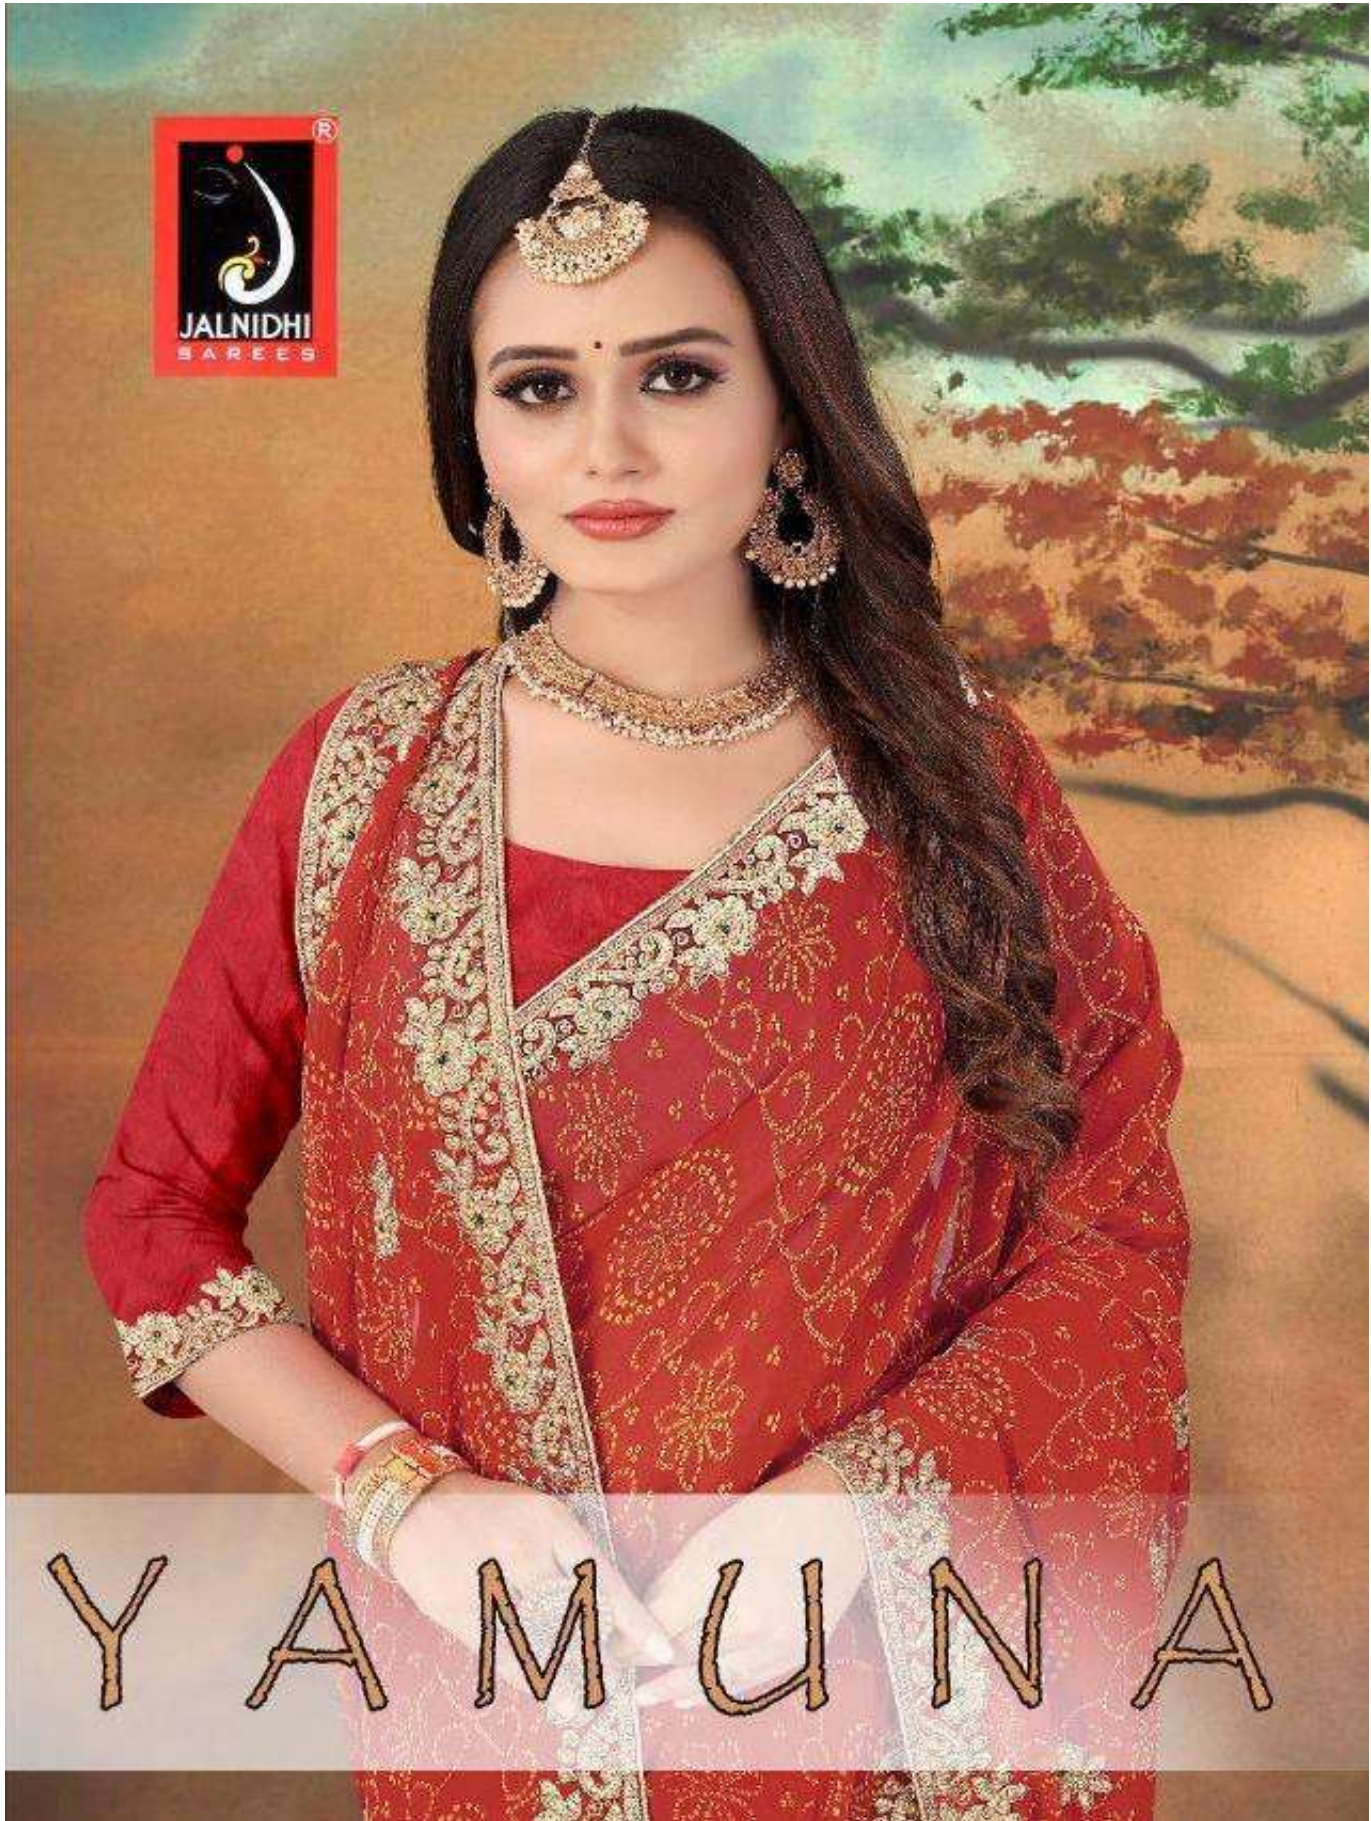

Y A M U N A

Y A M U N A

D.NO.8301

D.NO.8302

Wife Pooza®  
Multi gold threads, complement  
the pearl necklace, the look  
is divine. It is a perfect  
Embroidered saree for every  
JALNIDHI  
SAREES

D.NO.8308