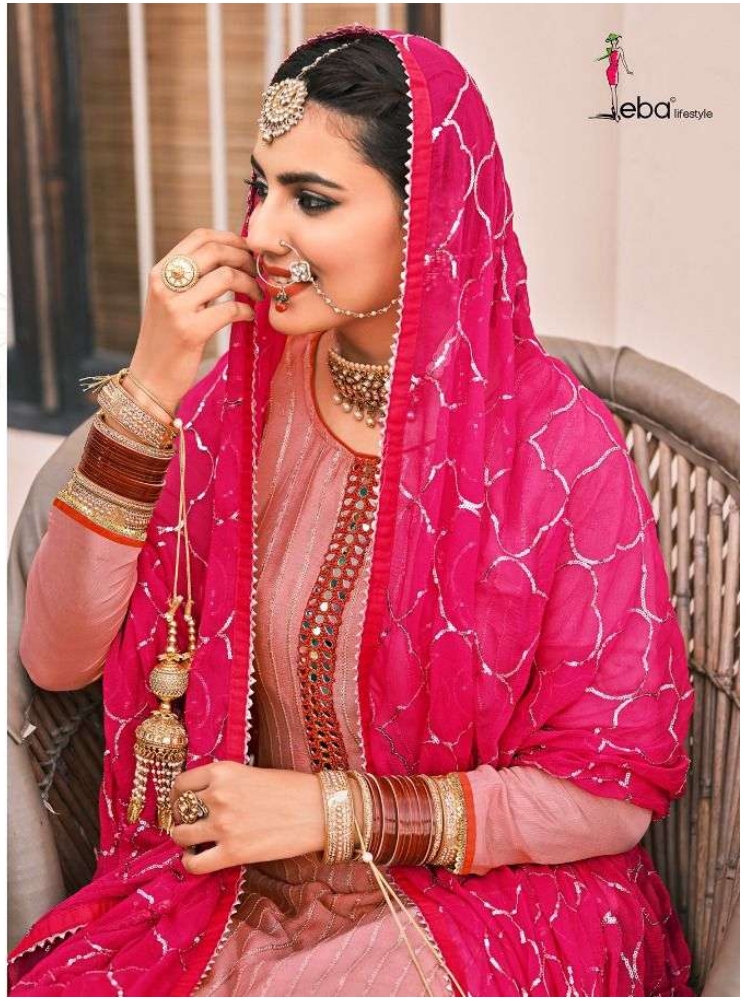

HURMA - 1369