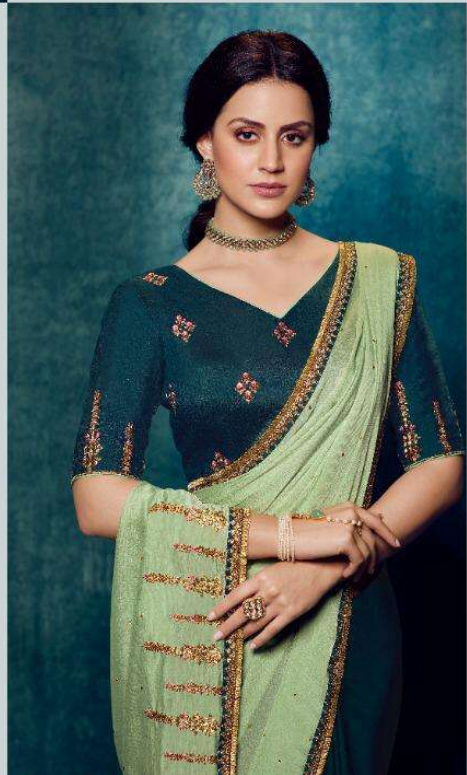

श्रीवैभवंश्री

BE STUNNER

2174