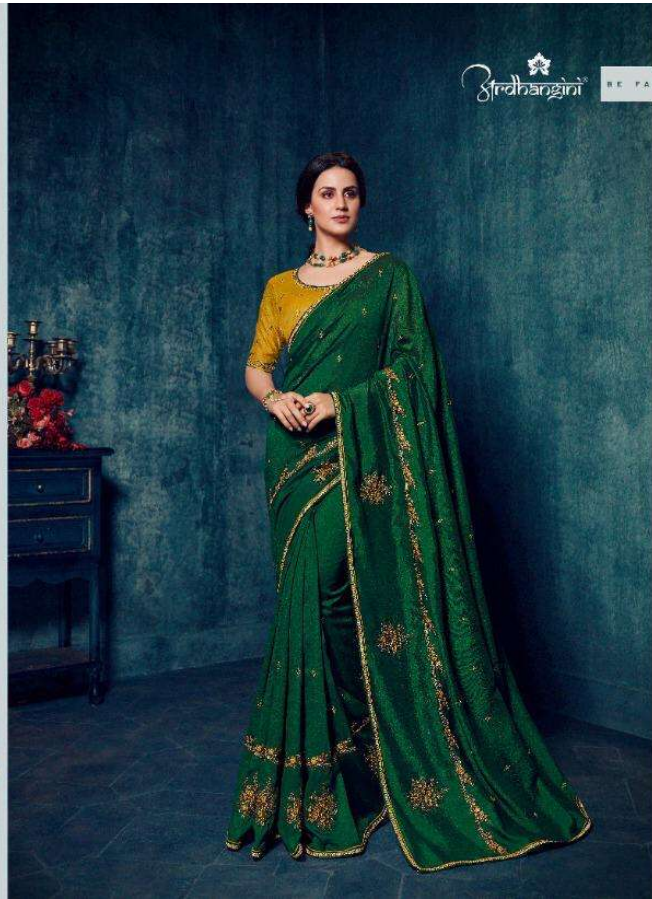

Strohngini BE FABULOUS

2172