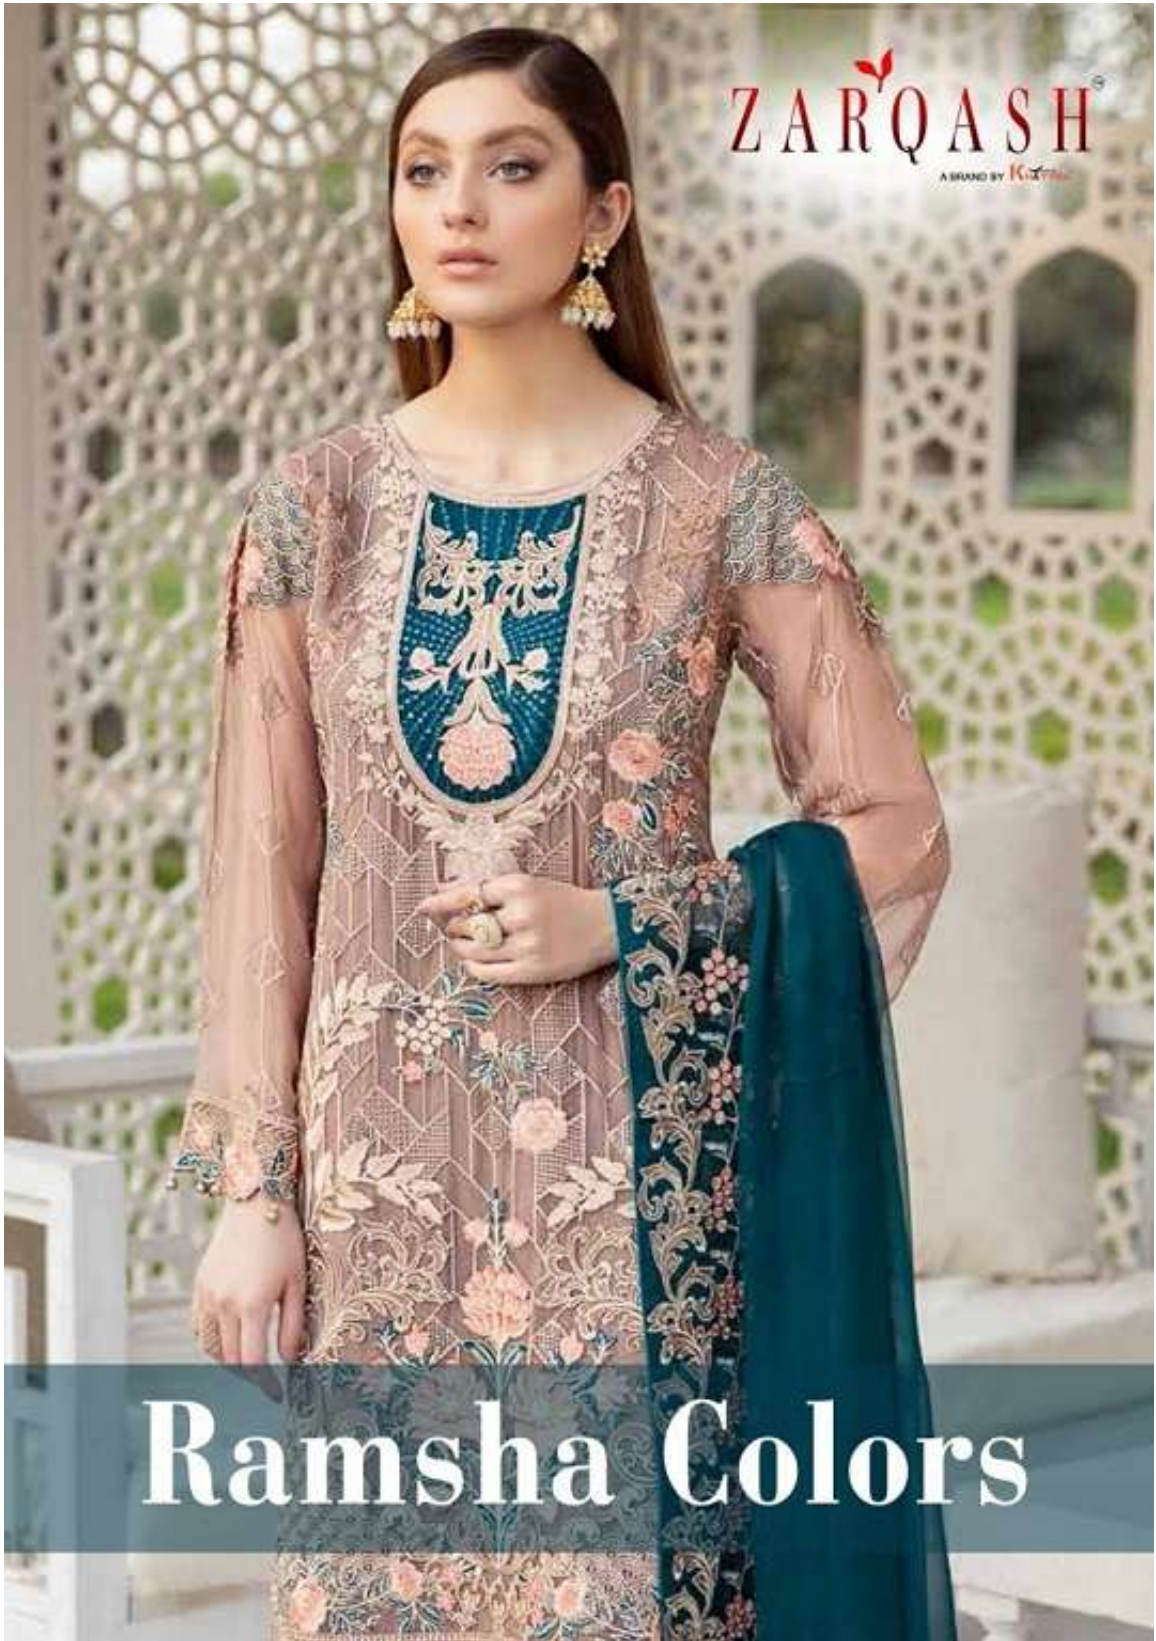

ZARQASH[®]
A BRAND BY KUTUB

Ramsha Colors

ZARQASH[®]
A BRAND BY KUTUB

Ramsha Colors

Top - Fox Georgette Heavy Embroidered
with accessories
Inner Bottom - Heavy Santoon with emb patch
Dupatta - Heavy Nazneen embroidered

Top - Fox Georgette Heavy Embroidered
with accessories
Inner Bottom - Heavy Santoon with emb patch
Dupatta - Heavy Nazneen embroidered

Top - Fox Georgette Heavy Embroidered with accessories
Inner Bottom - Heavy Santoon with emb patch
Dupatta - Heavy Nazneen embroidered

Top - Fox Georgette Heavy Embroidered
with accessories
Inner Bottom - Heavy Santoon with emb patch
Dupatta - Heavy Nazneen embroidered

Z-2020 A

Z-2020 B

Z-2020 C

Z-2020 D

Z-2020 E

Z-2020 F

Top - Fox Georgette Heavy Embroidered
with accessories
Inner Bottom - Heavy Santoon with emb patch
Dupatta - Heavy Nazneen embroidered