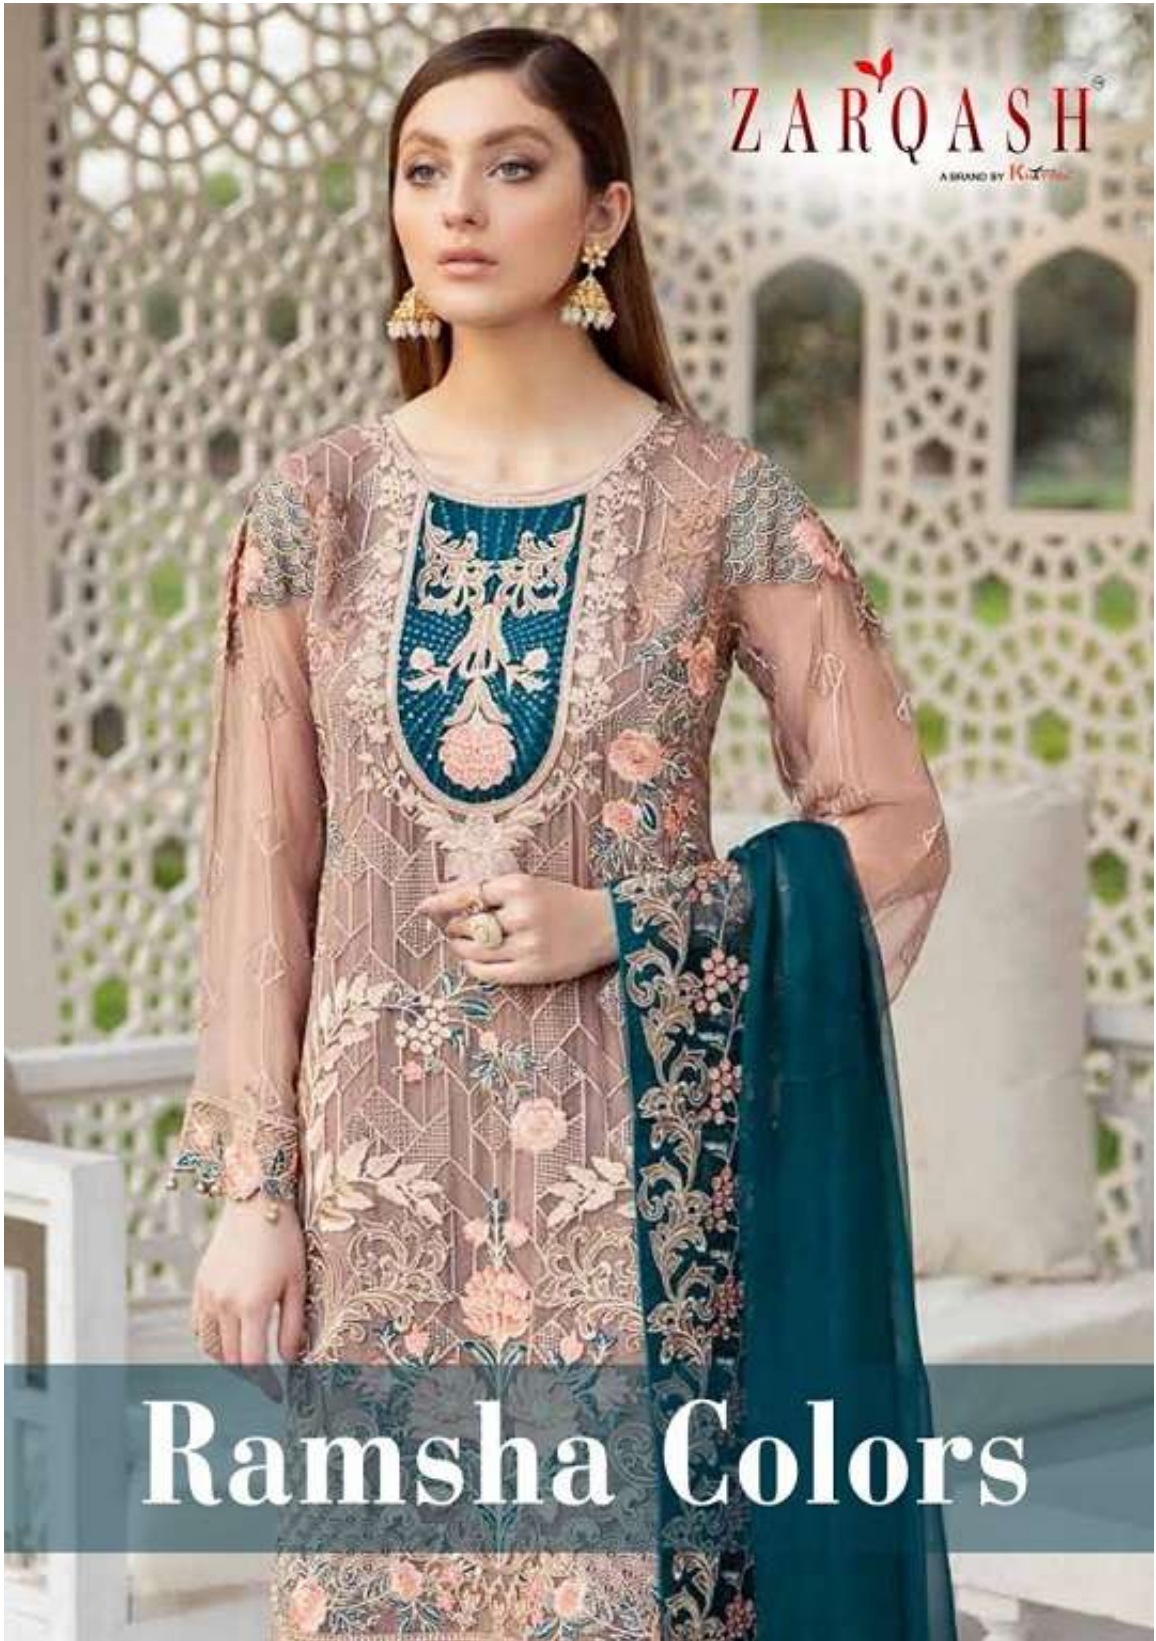

ZARQASH[®]
A BRAND BY KUTUB

Ramsha Colors

ZARQASH[®]
A BRAND BY KUTUB

Ramsha Colors

**Top - Fox Georgette Heavy Embroidered
with accessories
Inner Bottom - Heavy Santoon with emb patch
Dupatta - Heavy Nazneen embroidered**

Top - Fox Georgette Heavy Embroidered
with accessories
Inner Bottom - Heavy Santoon with emb patch
Dupatta - Heavy Nazneen embroidered

Top - Fox Georgette Heavy Embroidered with accessories
Inner Bottom - Heavy Santoon with emb patch
Dupatta - Heavy Nazneen embroidered

Top - Fox Georgette Heavy Embroidered
with accessories
Inner Bottom - Heavy Santoon with emb patch
Dupatta - Heavy Nazneen embroidered

Z-2020 A

Z-2020 B

Z-2020 C

Z-2020 D

Z-2020 E

Z-2020 F

Top - Fox Georgette Heavy Embroidered
with accessories
Inner Bottom - Heavy Santoon with emb patch
Dupatta - Heavy Nazneen embroidered