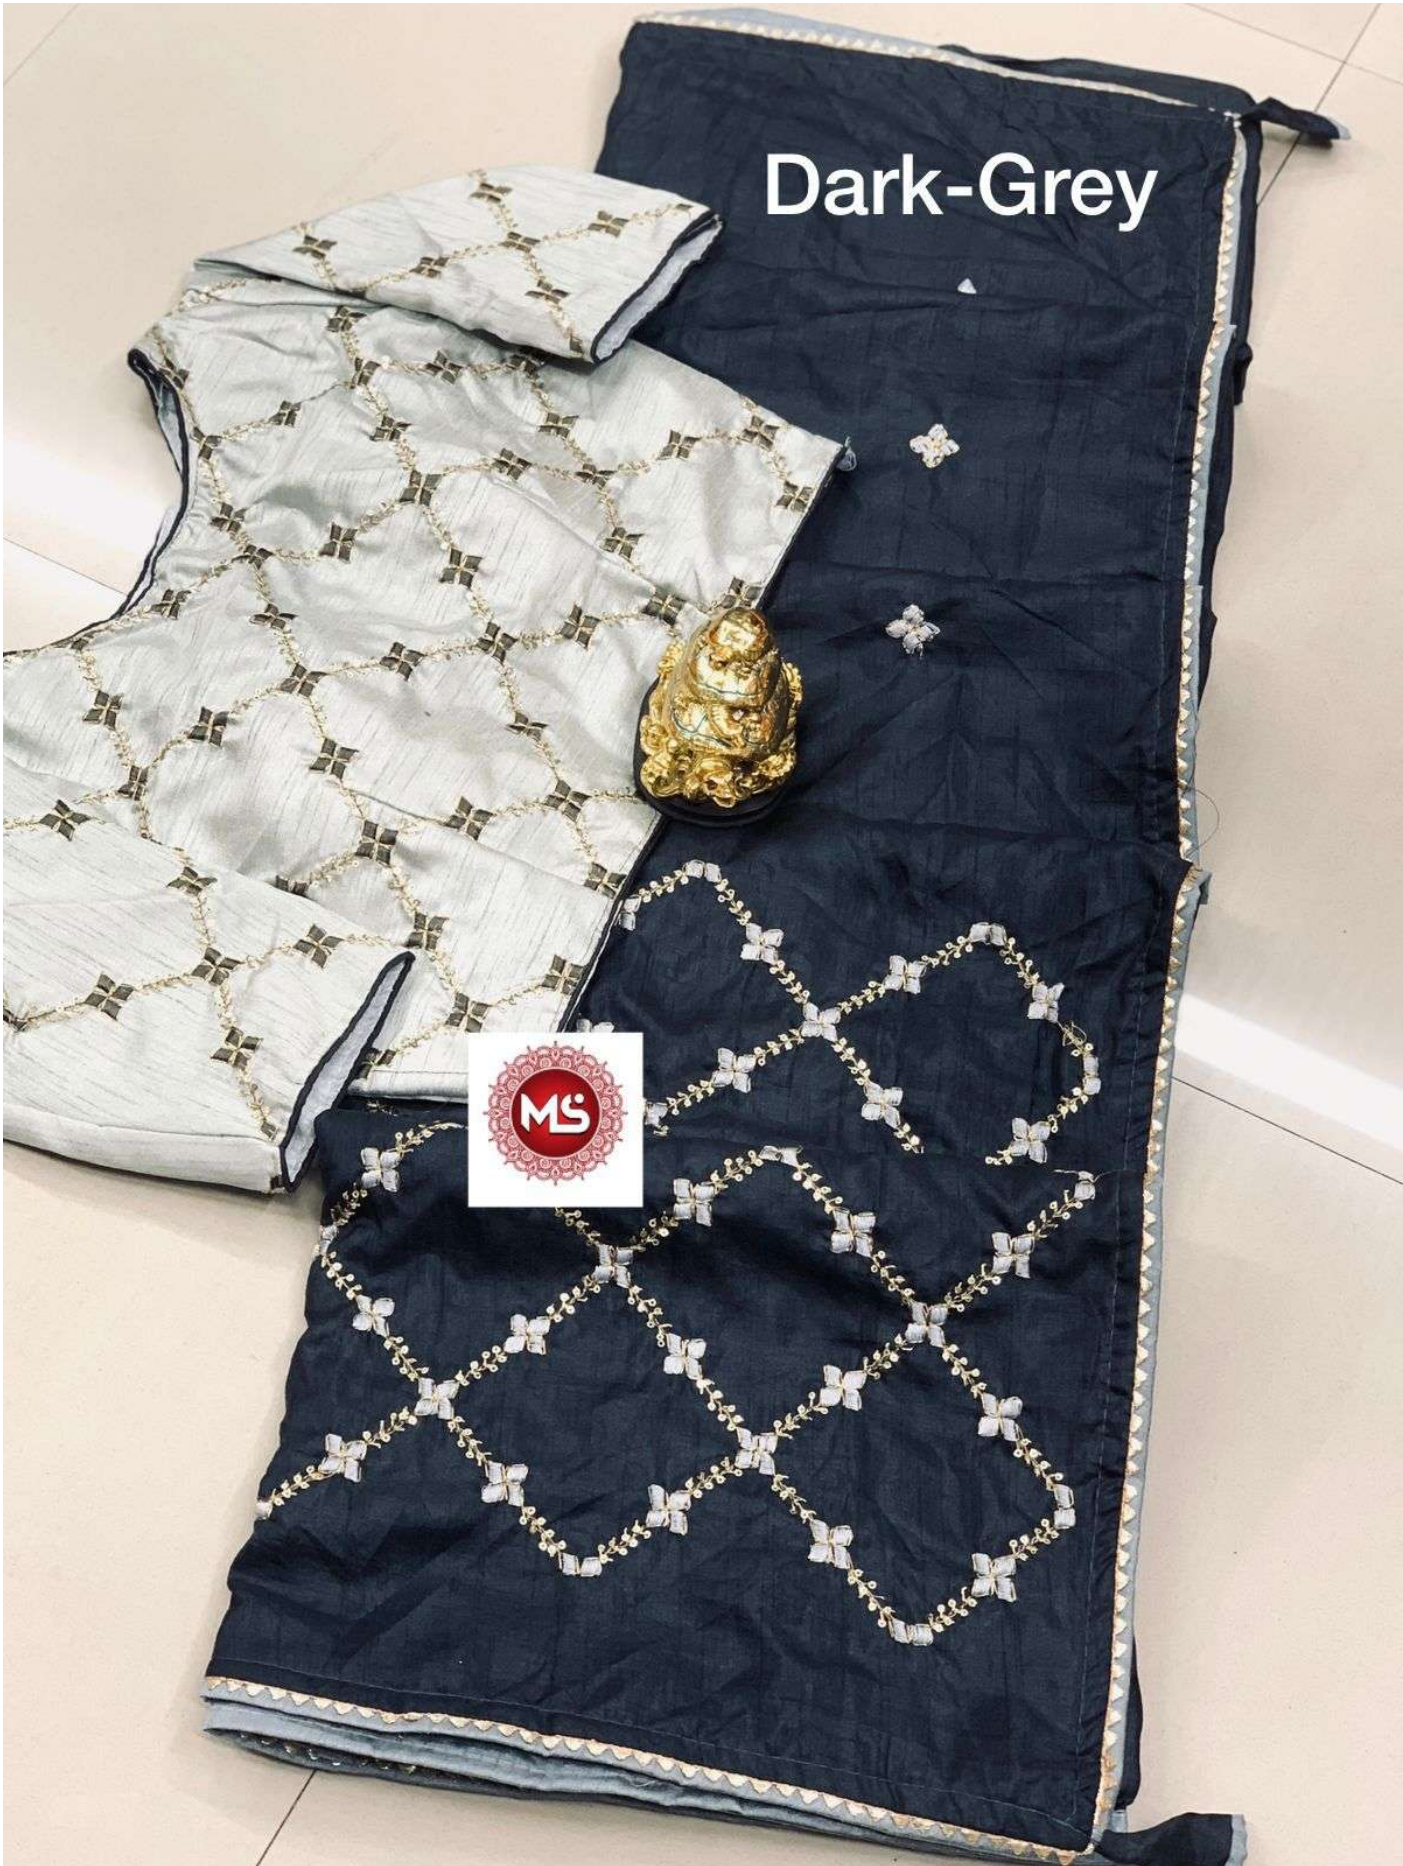

Mehroon

MS

Green

Wine

Dark-Grey

Morepinch