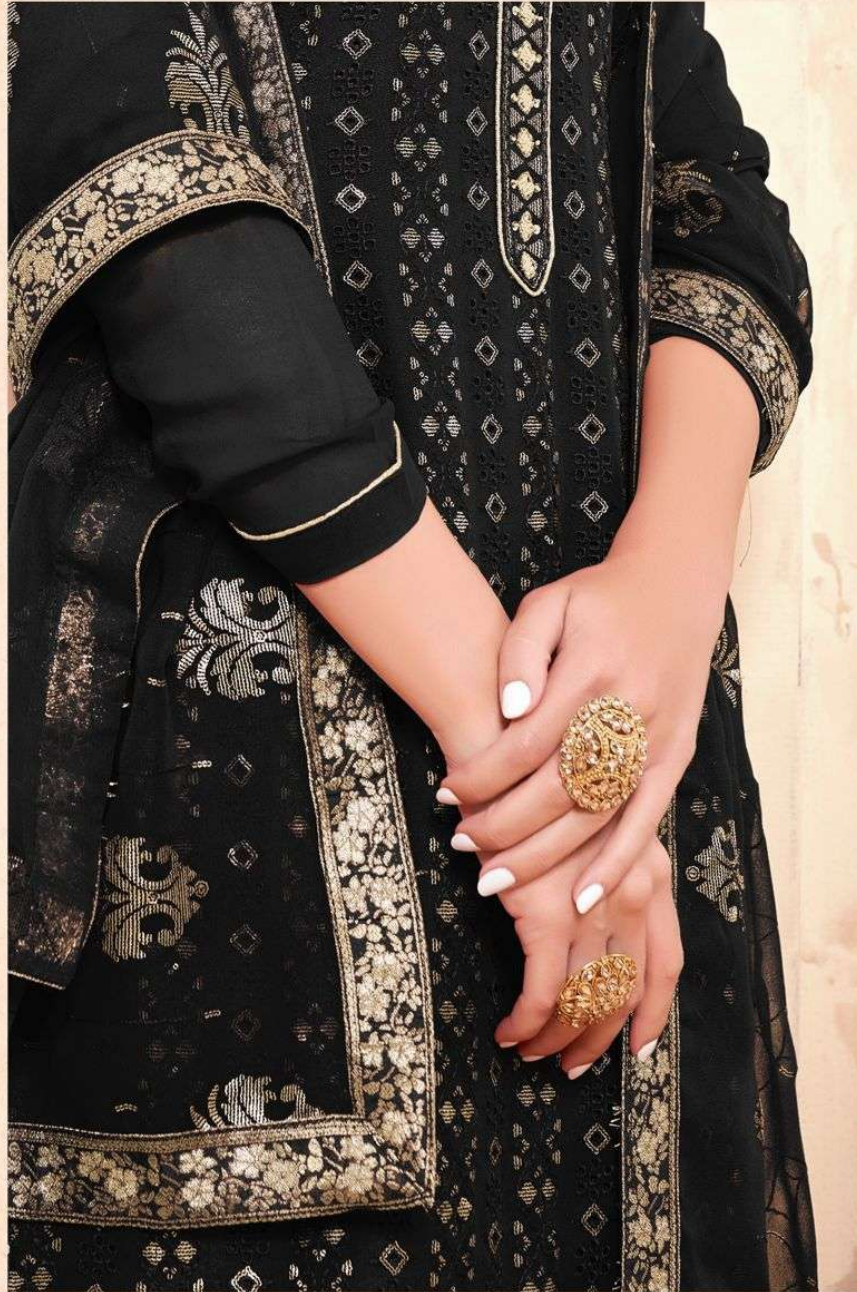

A woman with long, wavy brown hair is wearing a maroon, long-sleeved, floor-length dress with intricate gold and white embroidery. She is also wearing a matching maroon shawl with gold and white patterns. She has large gold earrings and rings. The background is a soft, textured gradient of warm tones.

❖ 2022-B ❖

ALIZEH
BOLD & BEAUTIFUL

❖ 2022-F ❖

❖ 2022-G ❖

ALIZEH
BOLD & BEAUTIFUL

❖ 2022-E ❖

❖ 2022-D ❖

**ALIZEH**
BOLD & BEAUTIFUL

**ALIZEH**
BOLD & BEAUTIFUL

✧ 2022-A ✧

✧ 2022-B ✧

✧ 2022-C ✧

✧ 2022-D ✧

✧ 2022-E ✧

✧ 2022-F ✧

✧ 2022-G ✧