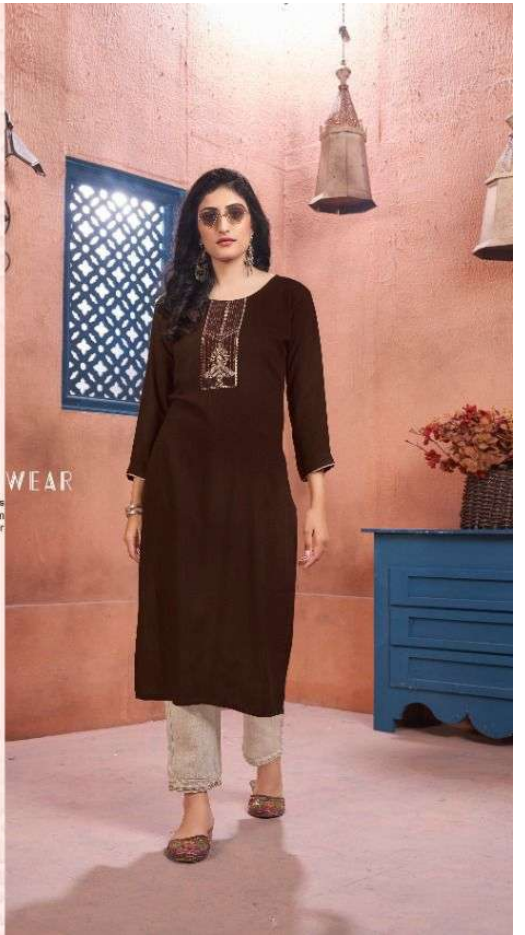

THE DREAM WEAR
A blend of color that highlights every corner of the attractive design that last with you forever

1001