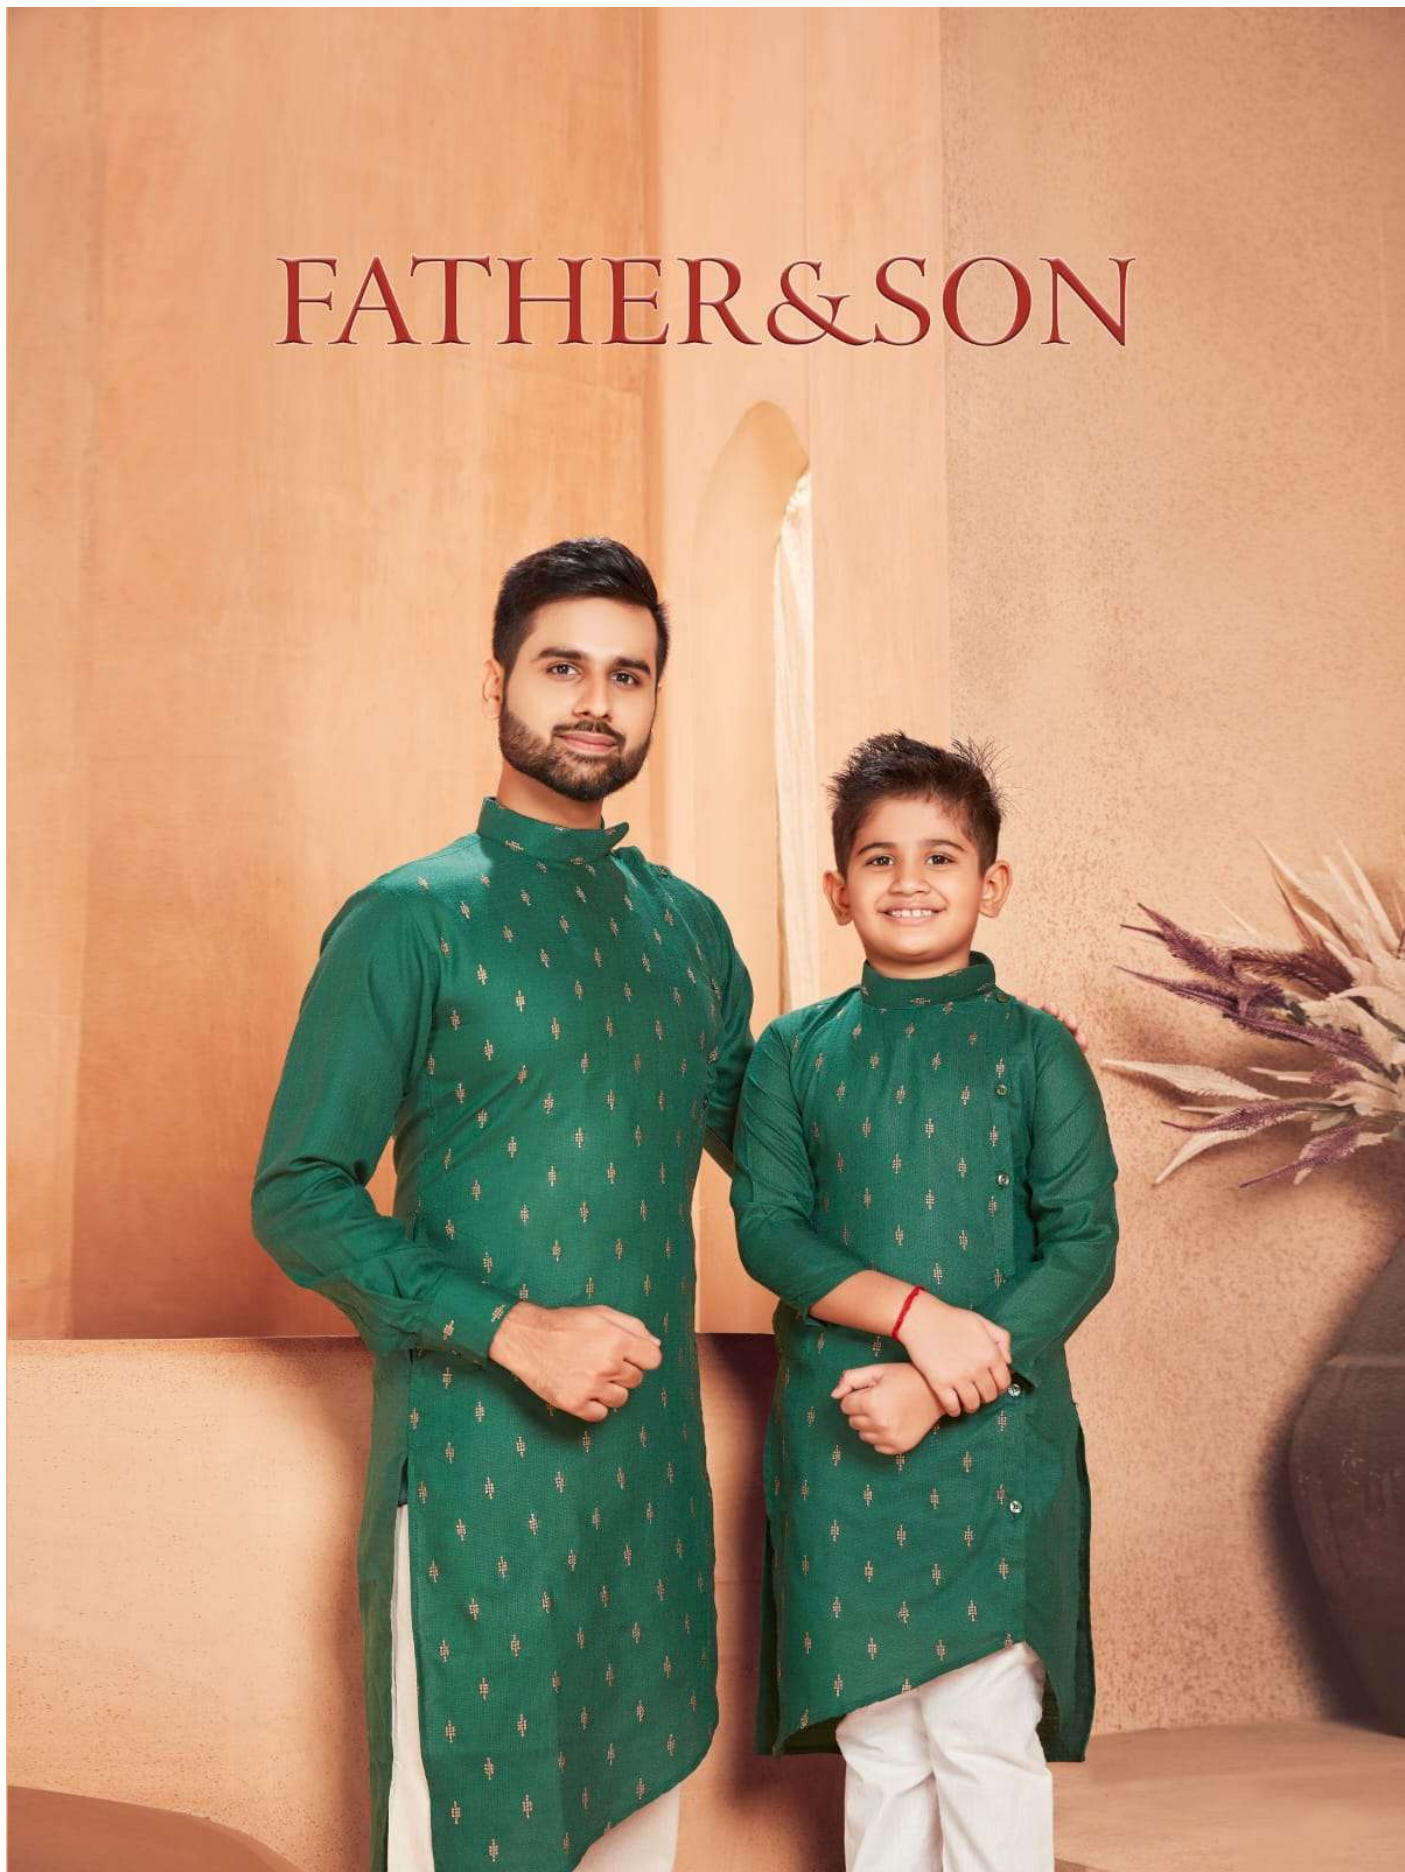

FATHER & SON

106

MEN'S KURAT SIZE CHART					
SIZE	CHEST	WEST	HIP	LENGTH	SHOULDER
M	38	34	40	44	17
L	40	36	42	44	17.5
XL	42	38	44	44	18
XXL	44	40	46	45	19
3XL	46	42	48	46	20

KIDS KURTA SIZE CHART			
SIZE	CHEST	LENGTH	SHOULDER
26	26	31	10 1/2
28	28	31	11
30	30	33	11 1/2
32	32	35	12
34	34	36	12 1/2