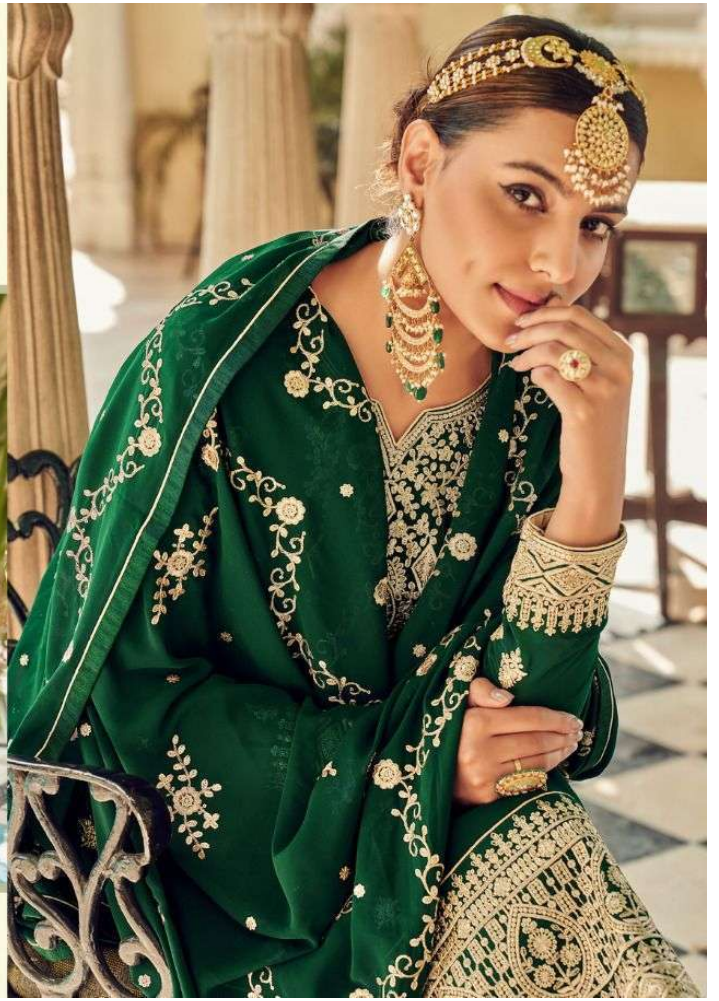

Impressive Demeanour