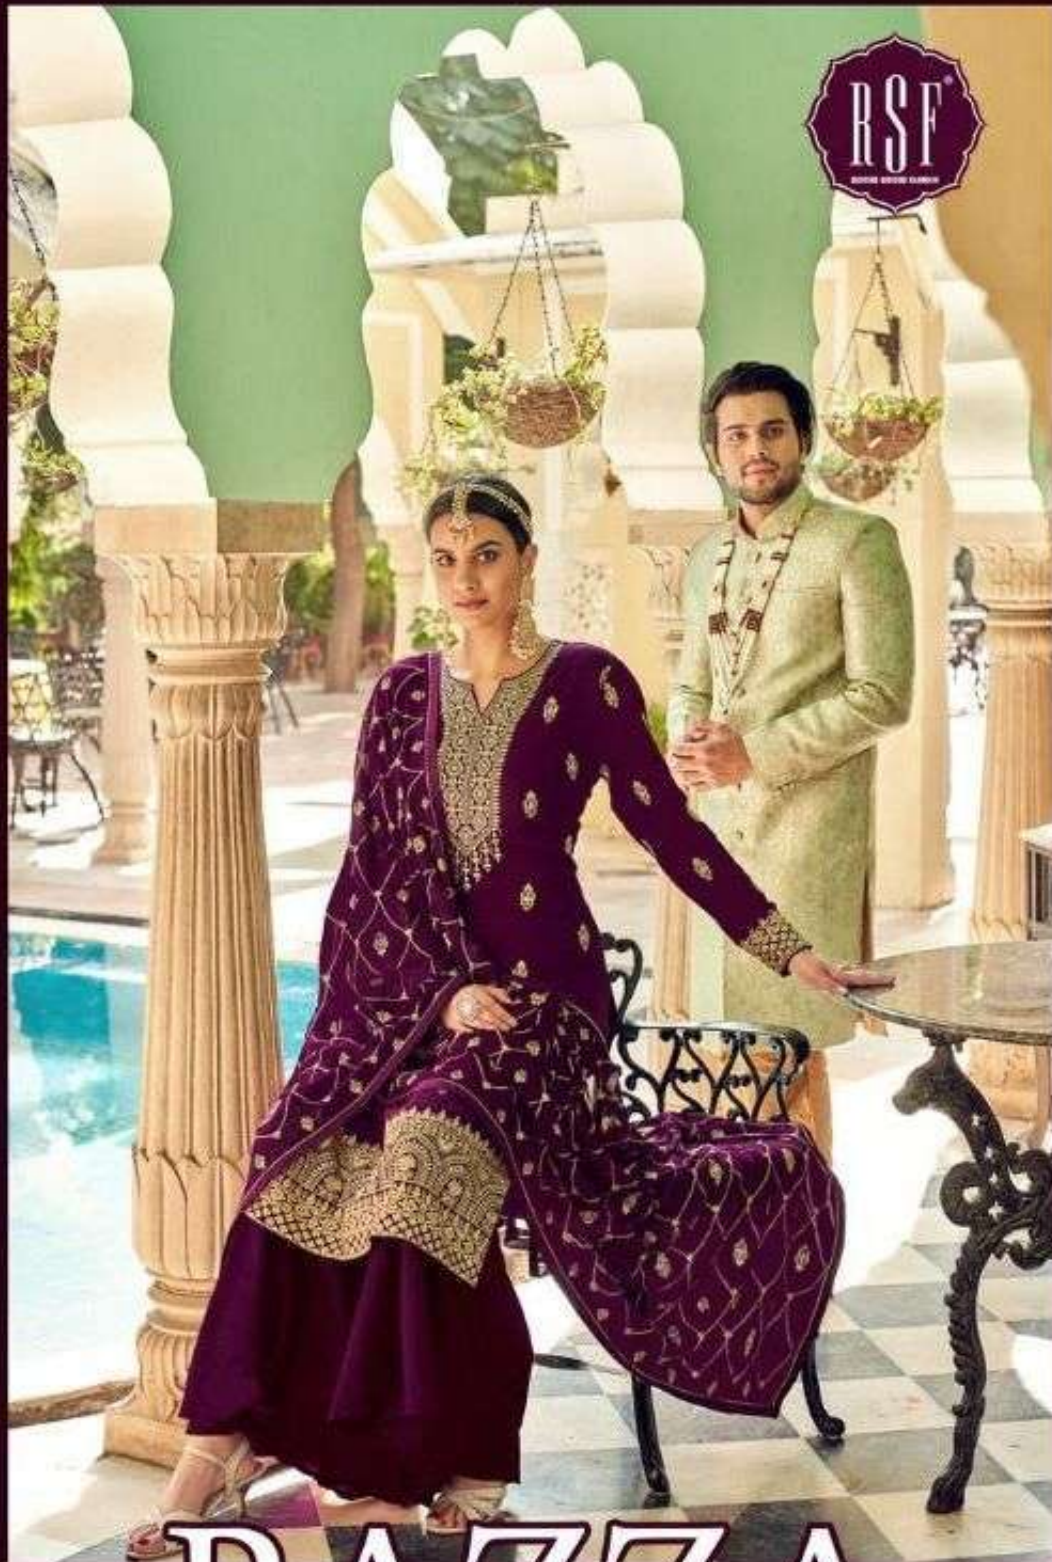

Impressive Demeanour

Beauty is how you feel inside, & it reflects in your eyes. It is not something physical. Being different makes me beautiful.

RAZZA

Impressive Demeanour

Beauty is how you feel inside, & it reflects in your eyes. It is not something physical. Being different makes me beautiful.

21403

21402

Beyond Traditional

Beauty is what people see inside you but on you.
There is a beauty about A women whose confidence comes from experience,
who knows she can fall, pick herself up & move on.

PRESENTING TO YOU OUR NEW CATALOGUE

RAZZA

FROM RSF FASHIONS

TOP

PURE FAUX GEOGETTE WITH
FULL WORK

INNER

SANTUN

BOTTOM

DULL SANTUN

DUPATTA

PURE CHINON SILK WITH
HEAVY DUPATTA WORK

21406

21401

Cultural Connoisseur

It's a beautiful world & every single condition offers some experience. Who knows how brightly you'll shine up & move on. Thankfully, you're always brighter than beauty.