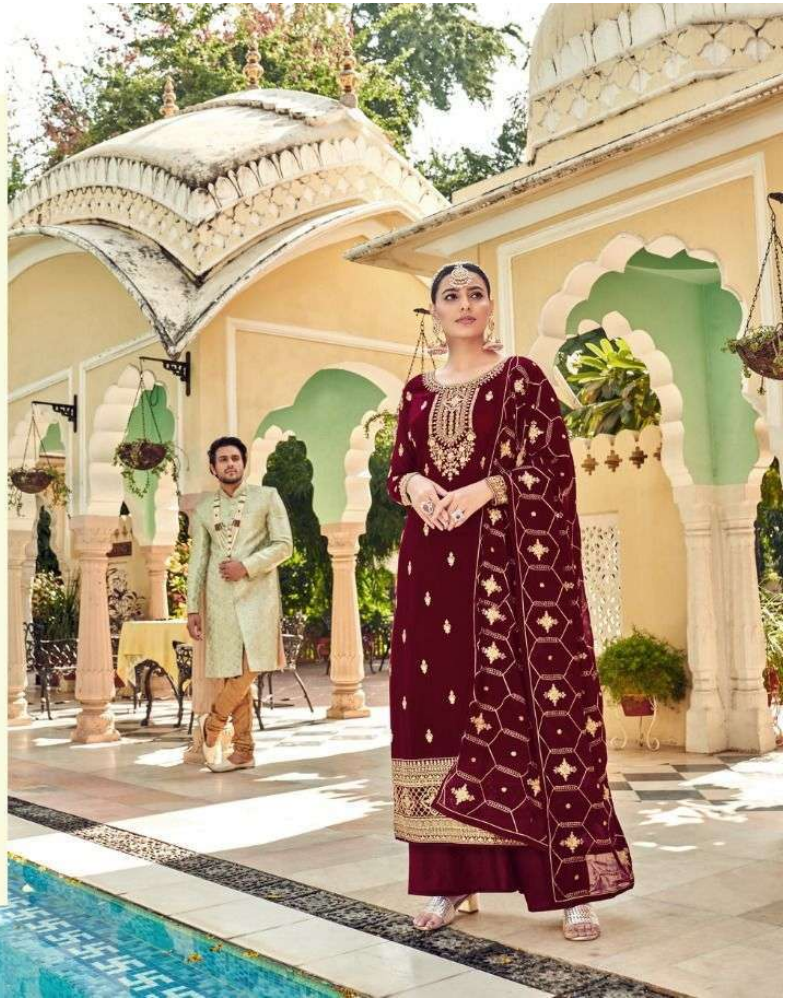

21403

21402

Beyond Traditional

Beauty is what people see inside you but on you.
There is a beauty about A women whose confidence comes from experience,
who knows she can fall, pick herself up & move on.

PRESENTING TO YOU OUR NEW CATALOGUE

RAZZA

FROM RSF FASHIONS

TOP

PURE FAUX GEOGETTE WITH
FULL WORK

INNER

SANTUN

BOTTOM

DULL SANTUN

DUPATTA

PURE CHINON SILK WITH
HEAVY DUPATTA WORK

21406

21401

Cultural Connoisseur

It's a beautiful world & every single condition offers some experience. Who knows how brightly you'll shine up & move on. Thankfully, you're always brighter than beauty.