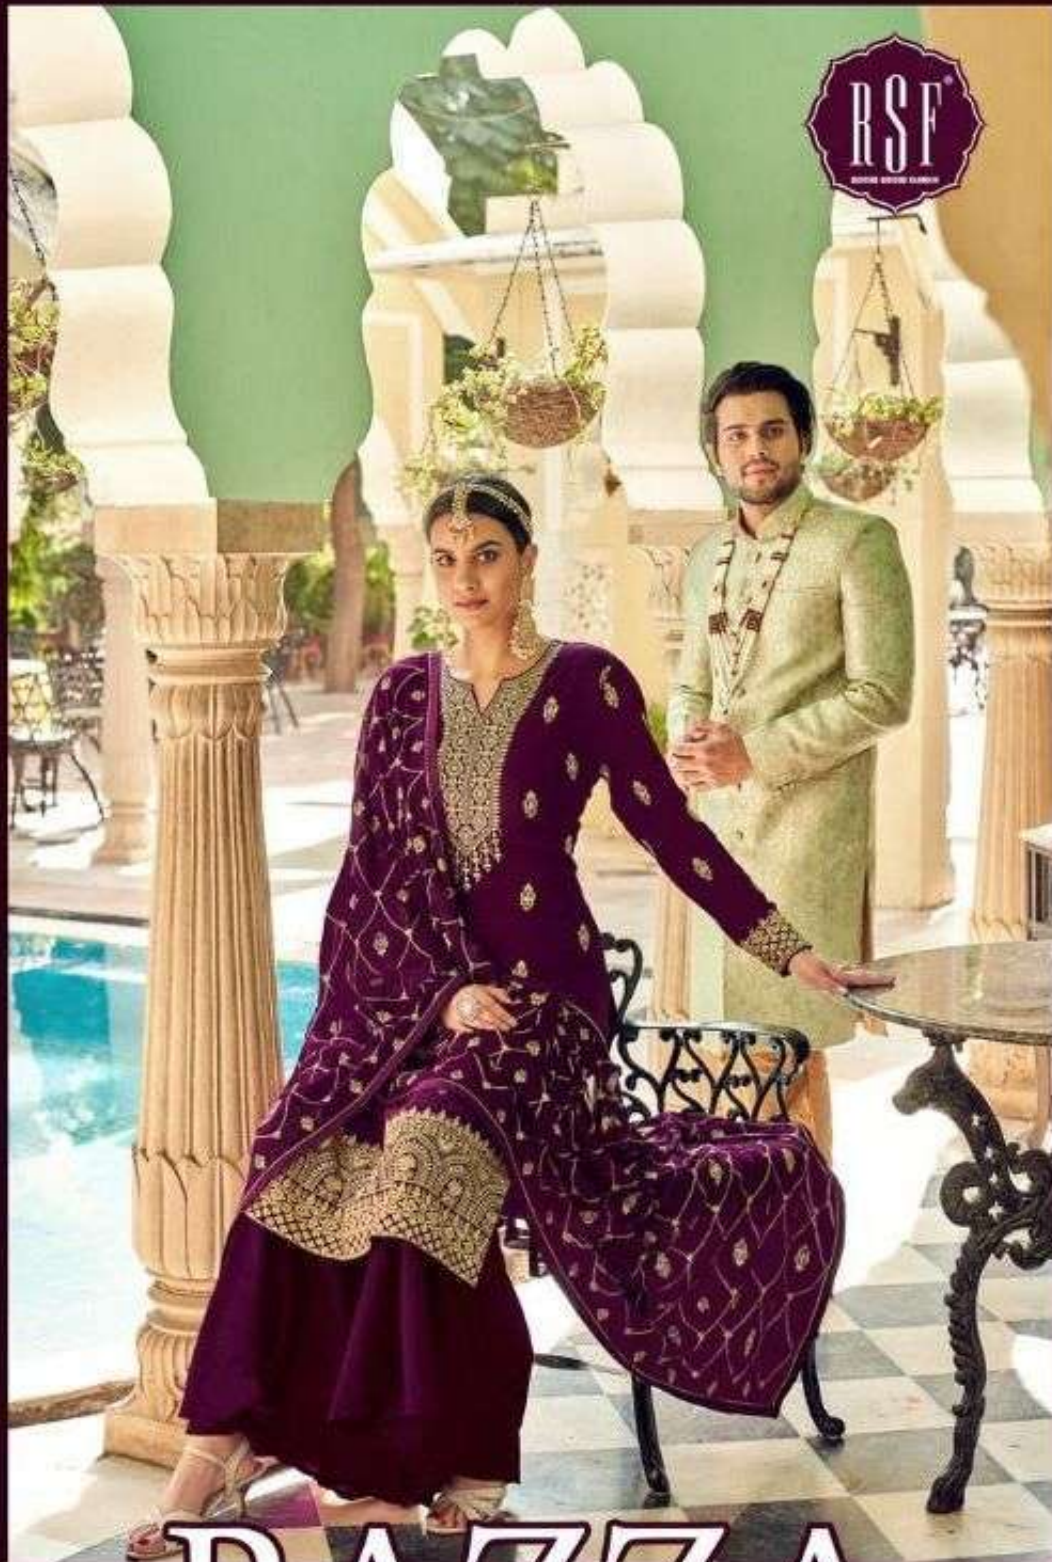

Impressive Demeanour

Beauty is how you feel inside, & it reflects in your eyes. It is not something physical. Being different makes me beautiful.

RAZZA

Impressive Demeanour

Beauty is how you feel inside, & it reflects in your eyes. It is not something physical. Being different makes me beautiful.

21403

21402

Beyond Traditional

Beauty is what people see inside you but on you.
There is a beauty about A women whose confidence comes from experience,
who knows she can fall, pick herself up & move on.

PRESENTING TO YOU OUR NEW CATALOGUE

RAZZA

FROM RSF FASHIONS

TOP

PURE FAUX GEOGETTE WITH
FULL WORK

INNER

SANTUN

BOTTOM

DULL SANTUN

DUPATTA

PURE CHINON SILK WITH
HEAVY DUPATTA WORK

21406

21401

Cultural Connoisseur

It's a beautiful world & every single condition offers some experience. Who knows you will only look toward up & move on. Thankfully you're always brighter than beauty.