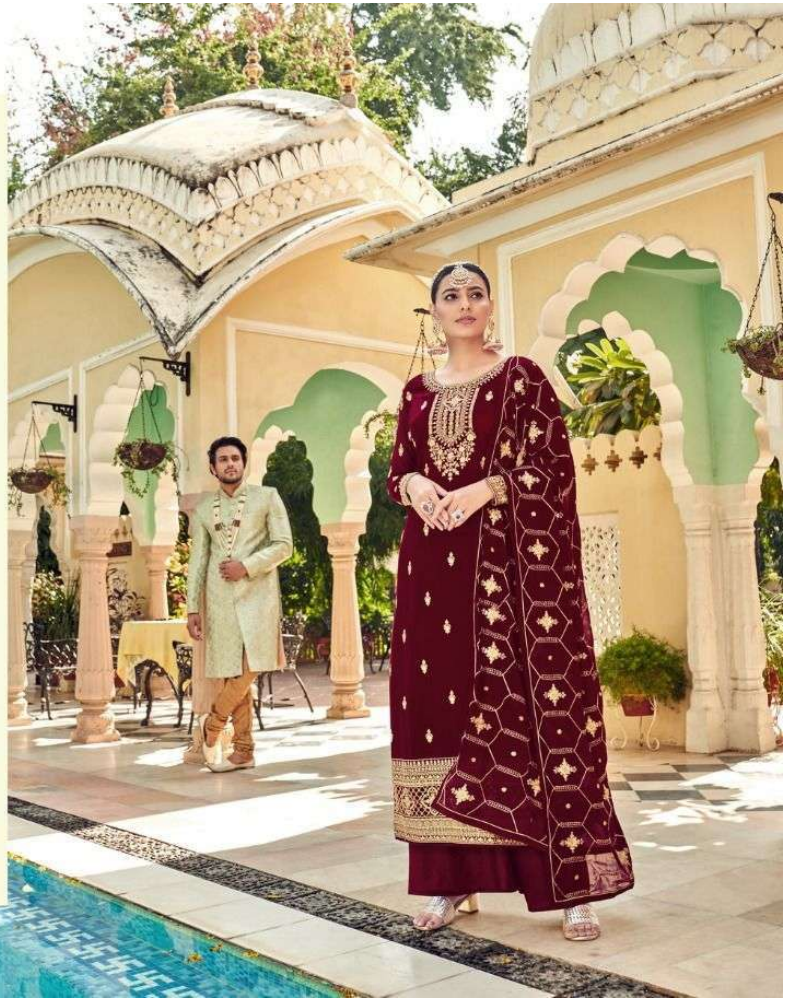

21403

21402

Beyond Traditional

Beauty is what people see inside you but on you.
There is a beauty about A women whose confidence comes from experience,
who knows she can fall, pick herself up & move on.

PRESENTING TO YOU OUR NEW CATALOGUE

RAZZA

FROM RSF FASHIONS

TOP

PURE FAUX GEOGETTE WITH
FULL WORK

INNER

SANTUN

BOTTOM

DULL SANTUN

DUPATTA

PURE CHINON SILK WITH
HEAVY DUPATTA WORK

21406

21401

Cultural Connoisseur

It's a beautiful world & every single combination carries some experience. Who brings joy, who brings love, who travels up & moves on. Thankfully, our designs are brighter than beauty.