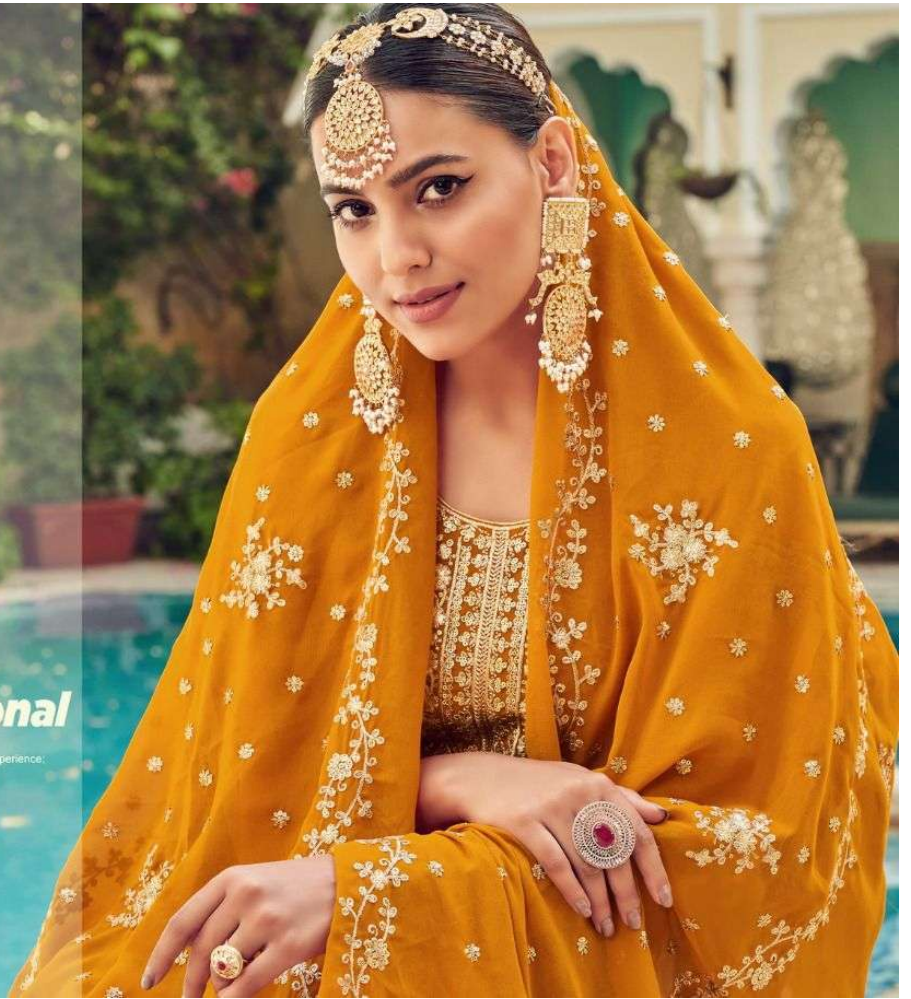

21403

21402

Beyond Traditional

Beauty is what people see inside you but on you.
There is a beauty about A women whose confidence comes from experience,
who knows she can fall, pick herself up & move on.

PRESENTING TO YOU OUR NEW CATALOGUE

RAZZA

FROM RSF FASHIONS

TOP

PURE FAUX GEOGETTE WITH
FULL WORK

INNER

SANTUN

BOTTOM

DULL SANTUN