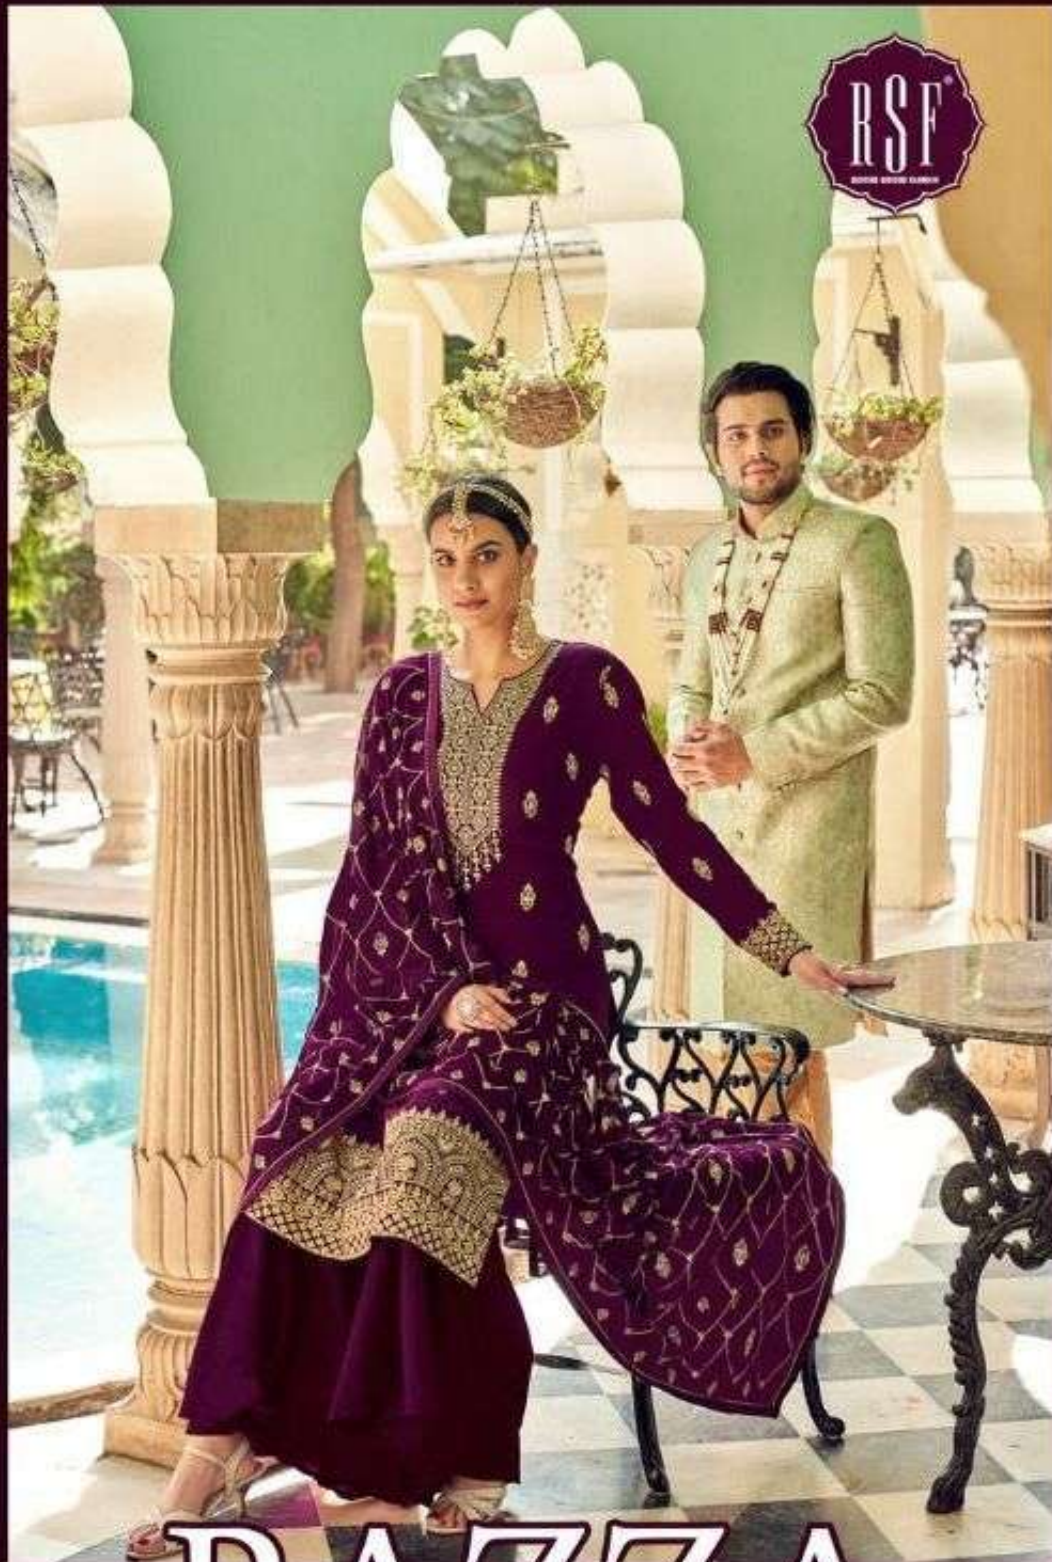

Impressive Demeanour

Beauty is how you feel inside, & it reflects in your eyes. It is not something physical. Being different makes me beautiful.

RAZZA

Impressive Demeanour

Beauty is how you feel inside, & it reflects in your eyes. It is not something physical. Being different makes me beautiful.

21403

21402

Beyond Traditional

Beauty is what people see inside you but on you.
There is a beauty about A women whose confidence comes from experience,
who knows she can fall, pick herself up & move on.

PRESENTING TO YOU OUR NEW CATALOGUE

RAZZA

FROM RSF FASHIONS

TOP

PURE FAUX GEOGETTE WITH
FULL WORK

INNER

SANTUN

BOTTOM

DULL SANTUN

DUPATTA

PURE CHINON SILK WITH
HEAVY DUPATTA WORK

21406

21401

Cultural Connoisseur

It's a beautiful world & every single combination carries some experience. Who brings joy, who brings love, who travels up & moves on. Thankfully, our designs are brighter than beauty.