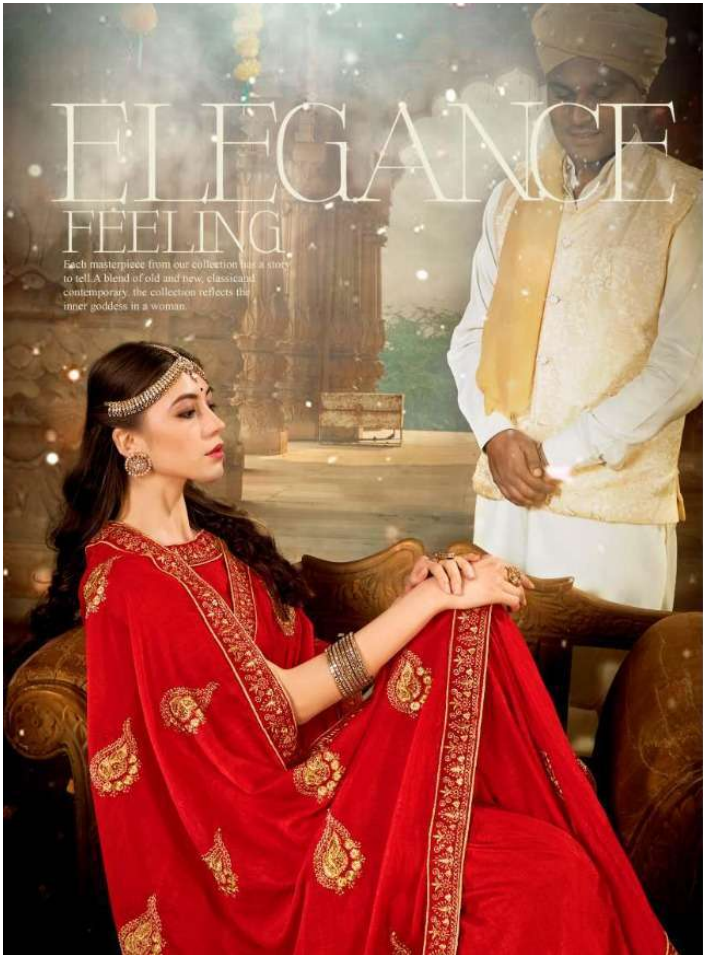

**KALISTA**  
FASHIONS

**EURO-3**

**KALISTA**  
FASHIONS

**EURO-3**

4553

KALISTA  
FASHIONS

absolute  
classic

COMPOSITE & DESIGN BY  
DR. ANAND K. SINGH & DR. ANITA  
K. SINGH. PHOTOGRAPHY BY  
VISHAL K. SINGH.