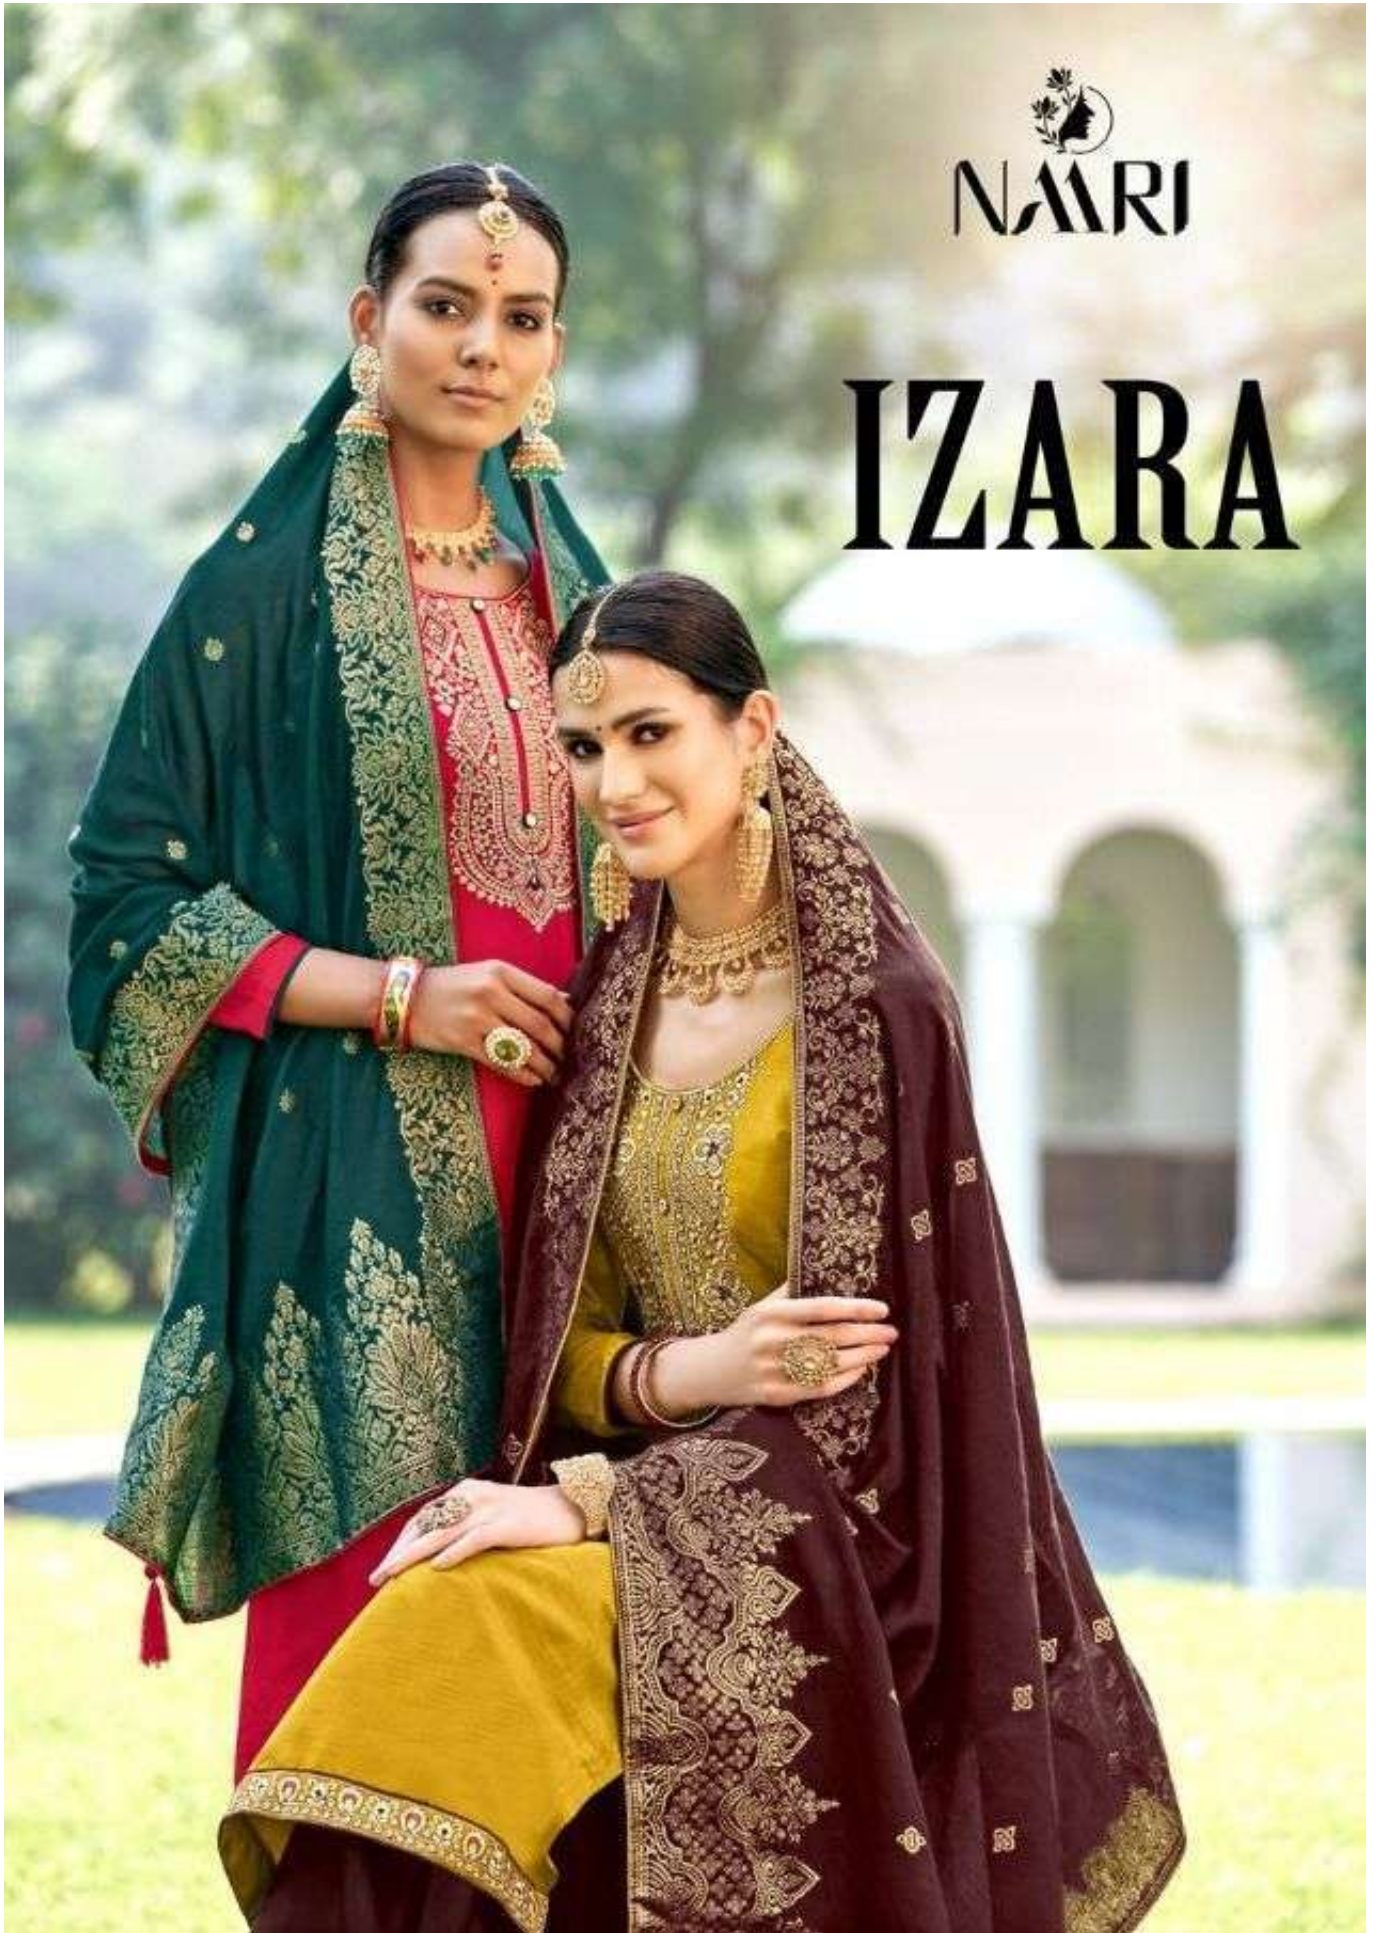

NARI

IZARA

NARI

IZARA

Classic Trendseller

Powerful women should reflect two attributes, classy and fabulous. Need not to say, we give you both.

NARI
Stupefying Wonder
Real style is never right or wrong its a matter
of being yourself on purpose...

PRESENTING TO YOU OUR NEW CATALOGUE

IZARA

FROM NAARI FASHIONS,

TOP

PARAMPARA SILK WITH JERRY WORK

BOTTOM

DULL SANTUN

DUPATTA

PURE VISCOUS SILK JACARD WITH TUSSELS

NAARI

IZARA

Code # 3001

Code # 3002

Code # 3003

Code # 3004

Code # 3005