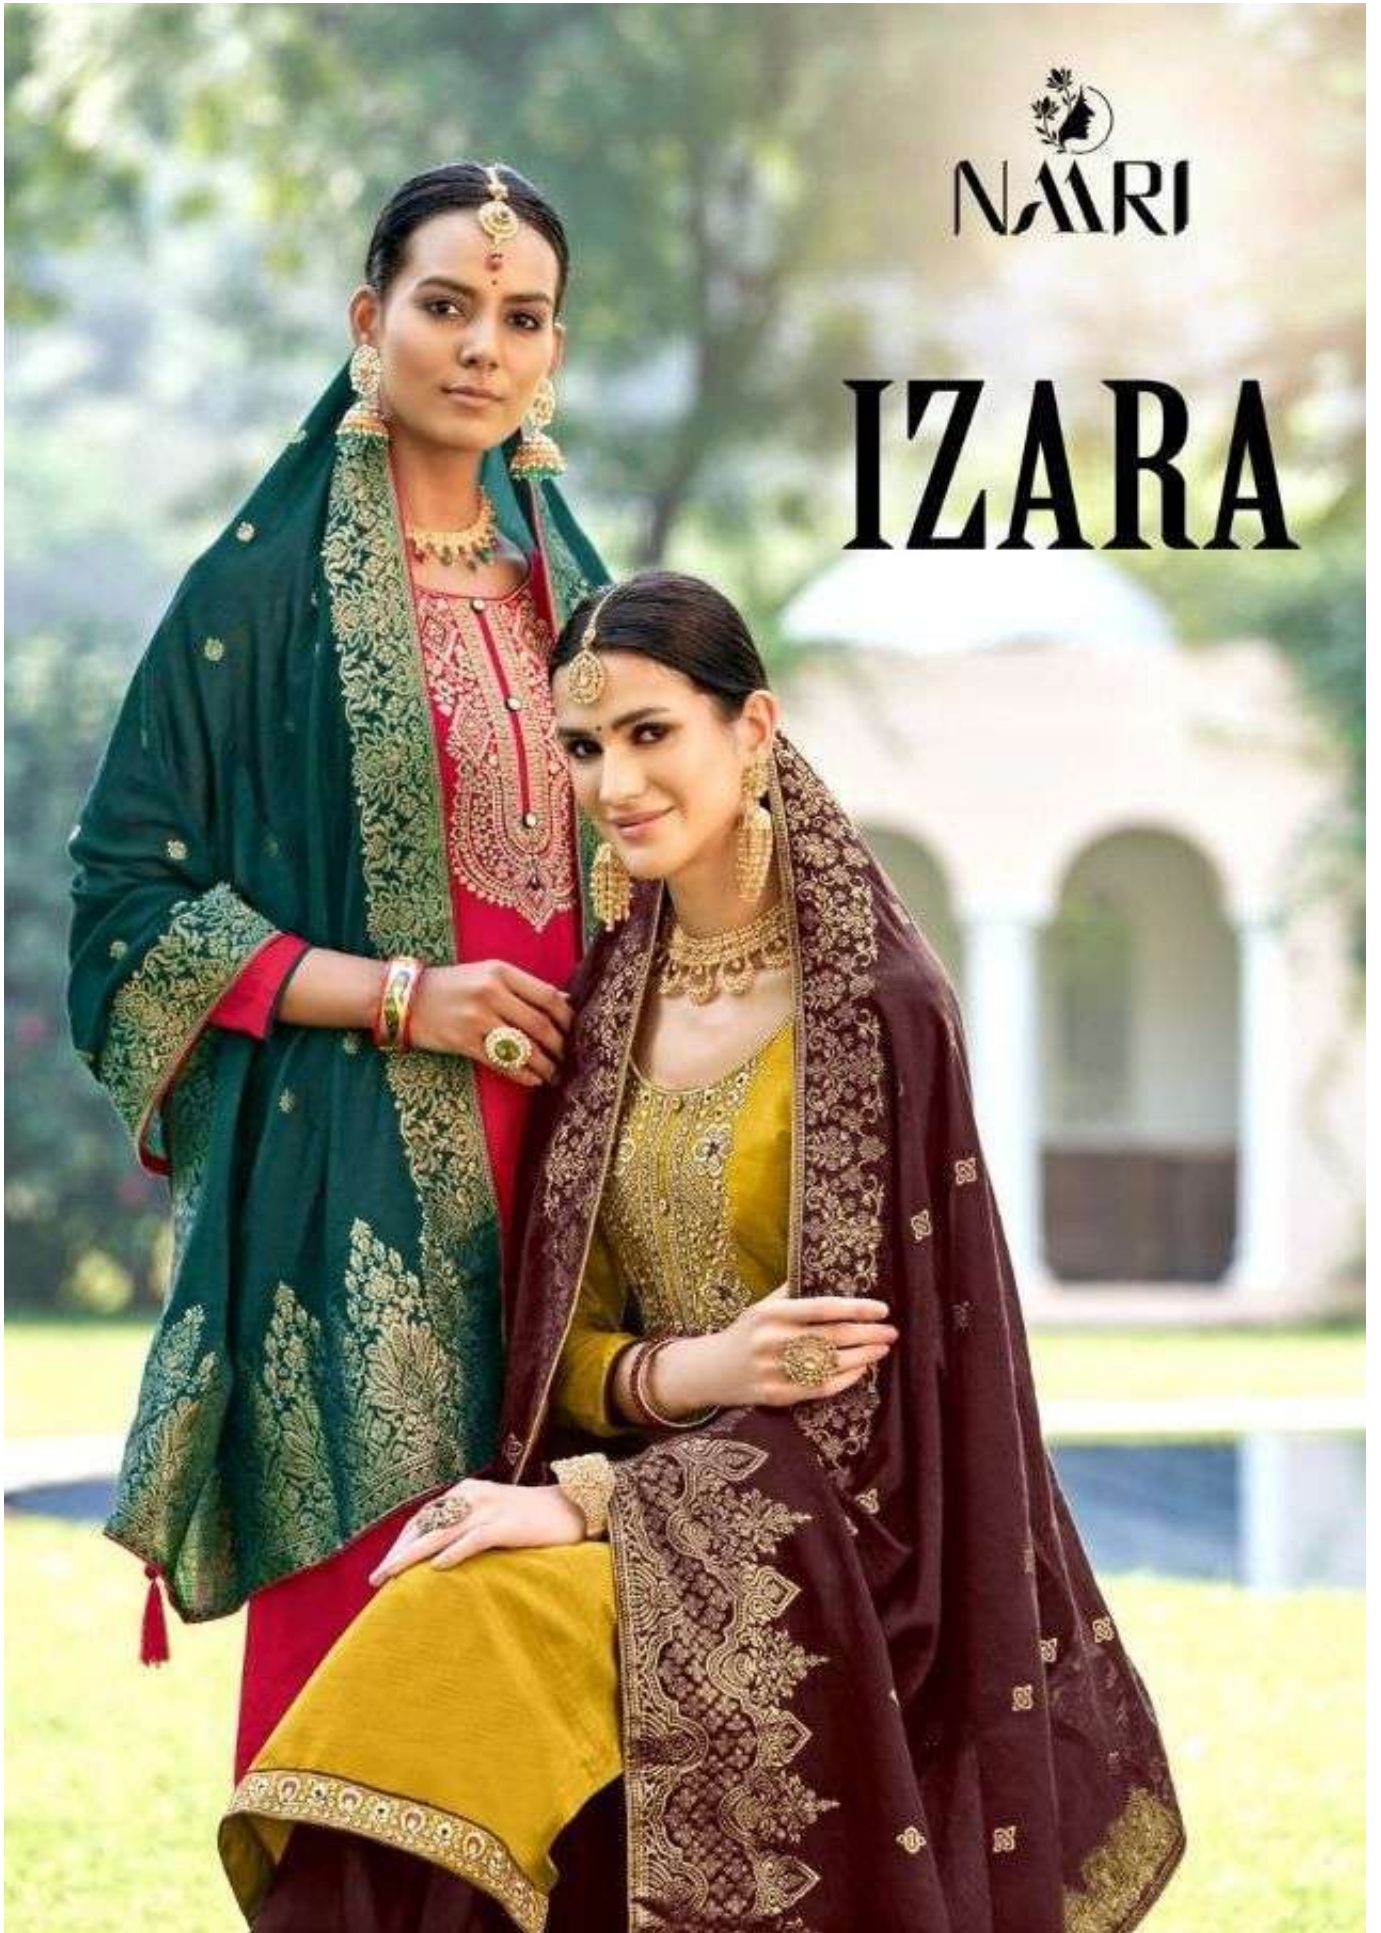

NARI

IZARA

NARI

IZARA

NARI

Classic Trendseller

Powerful women should reflect two attributes, classy and fabulous. Need not to say, we give you both.

NARI
Stupefying Wonder
Real style is never right or wrong its a matter
of being yourself on purpose...

PRESENTING TO YOU OUR NEW CATALOGUE

IZARA

FROM NAARI FASHIONS,

TOP

PARAMPARA SILK WITH JERRY WORK

BOTTOM

DULL SANTUN

DUPATTA

PURE VISCOUS SILK JACARD WITH TUSSELS

NAARI

NARI

IZARA

Code # 3001

Code # 3002

Code # 3003

Code # 3004