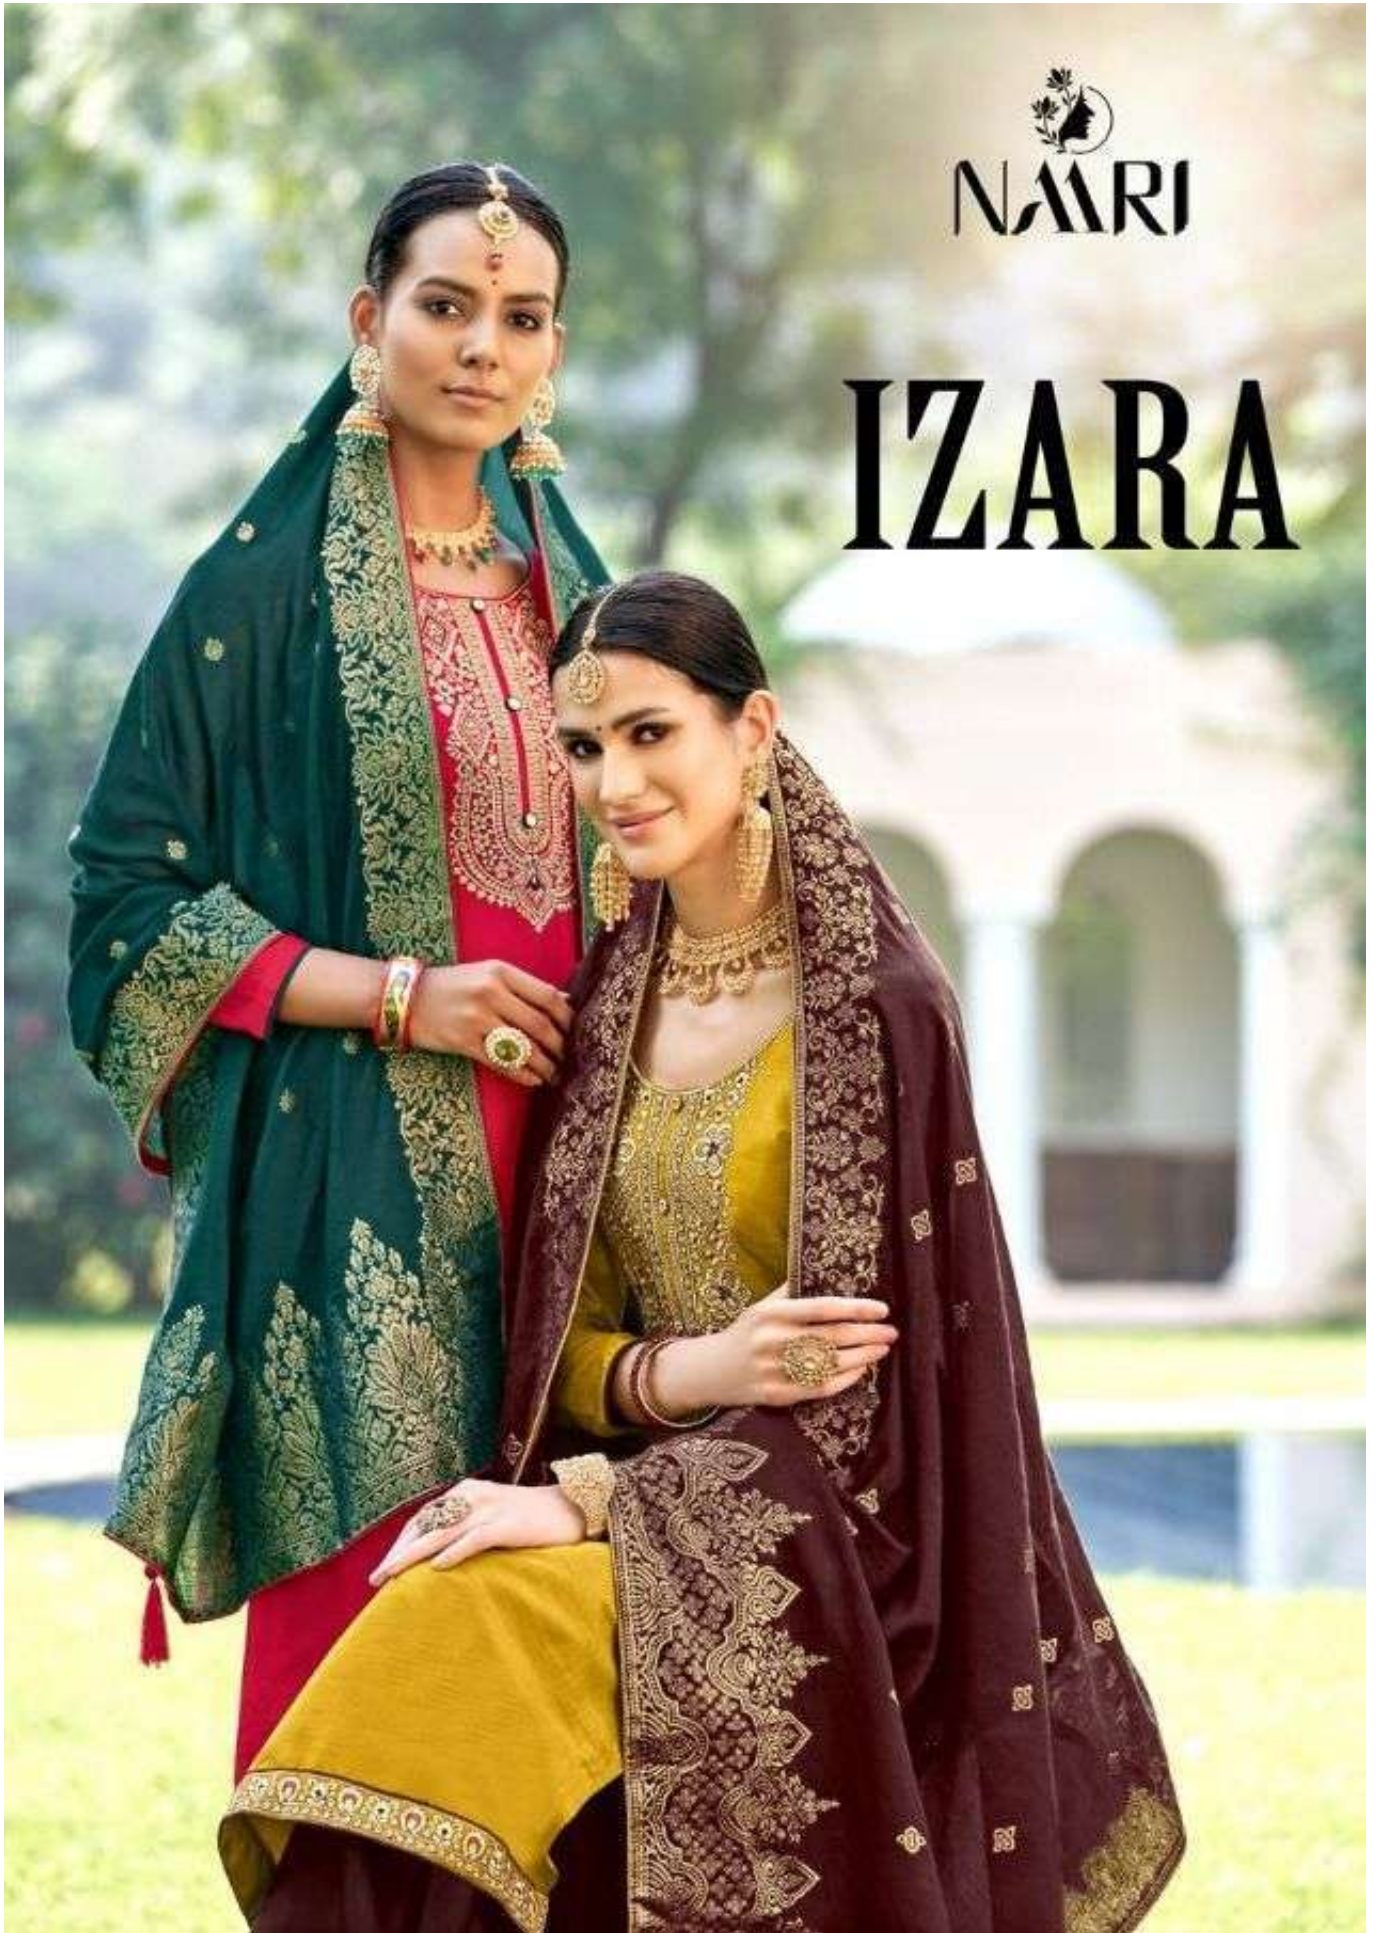

NARI

IZARA

NARI

IZARA

NAARI

Classic Trendseller

Powerful women should reflect two attributes, classy and fabulous. Need not to say, we give you both.

NARI
Stupefying Wonder
Real style is never right or wrong its a matter
of being yourself on purpose...

PRESENTING TO YOU OUR NEW CATALOGUE

IZARA

FROM NAARI FASHIONS,

TOP

PARAMPARA SILK WITH JERRY WORK

BOTTOM

DULL SANTUN

DUPATTA

PURE VISCOUS SILK JACARD WITH TUSSELS

NAARI

IZARA

Code # 3001

Code # 3002

Code # 3003

Code # 3004

Code # 3005