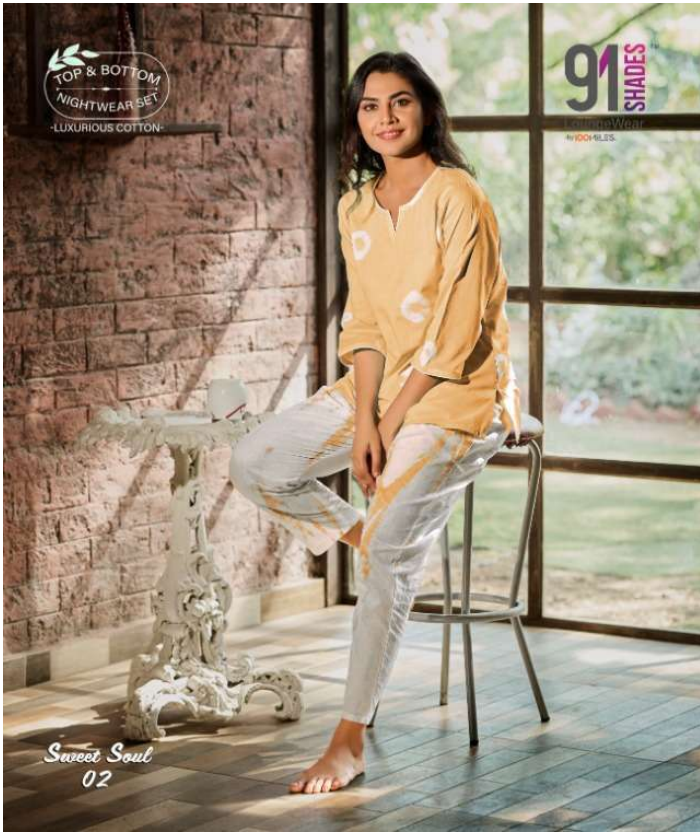

TOP & BOTTOM  
NIGHTWEAR SET  
LUXURIOUS COTTON

91 SHADES™  
LoungeWear  
BY KOOHLES

Sweet Soul  
01

TOP & BOTTOM  
NIGHTWEAR SET  
LUXURIOUS COTTON

91 SHADES™  
LoungeWear  
BY KOOHLES

Sweet Soul  
01

*Sweet Soul*  
01