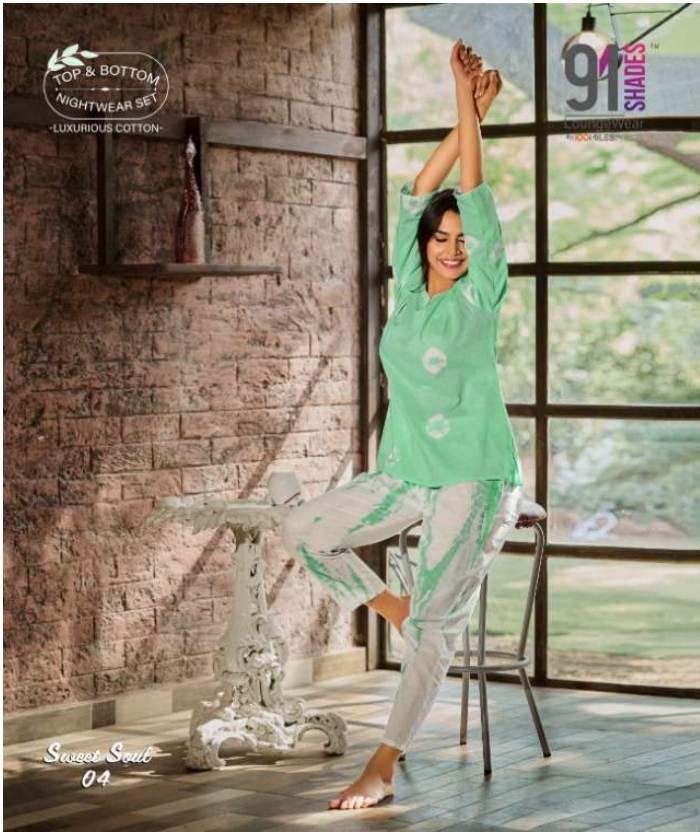

TOP & BOTTOM  
NIGHTWEAR SET  
LUXURIOUS COTTON

91 SHADES™  
LoungeWear  
BY KOOHLES

Sweet Soul  
01

TOP & BOTTOM  
NIGHTWEAR SET  
LUXURIOUS COTTON

91 SHADES™  
LoungeWear  
BY KOOHLES

Sweet Soul  
01

*Sweet Soul*  
04