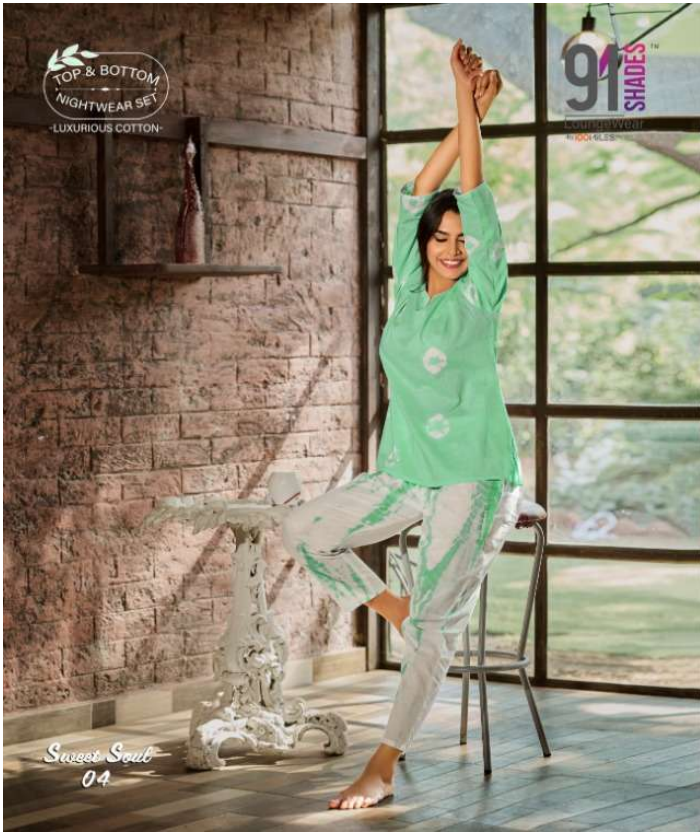

TOP & BOTTOM  
NIGHTWEAR SET  
LUXURIOUS COTTON

91 SHADES™  
LoungeWear  
BY KOOHLES

Sweet Soul  
01

TOP & BOTTOM  
NIGHTWEAR SET  
LUXURIOUS COTTON

91 SHADES™  
LoungeWear  
BY KOOHLES

Sweet Soul  
01

*Sweet Soul*  
01