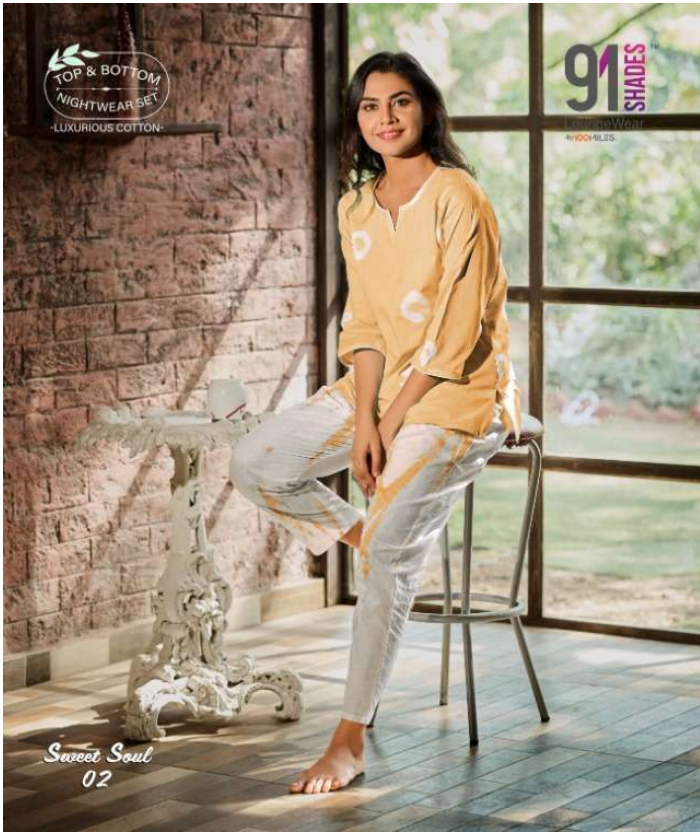

TOP & BOTTOM  
NIGHTWEAR SET  
LUXURIOUS COTTON

91 SHADES™  
LoungeWear  
BY KOOHLES

Sweet Soul  
01

TOP & BOTTOM  
NIGHTWEAR SET  
LUXURIOUS COTTON

91 SHADES™  
LoungeWear  
BY KOOHLES

Sweet Soul  
01

*Sweet Soul*  
04