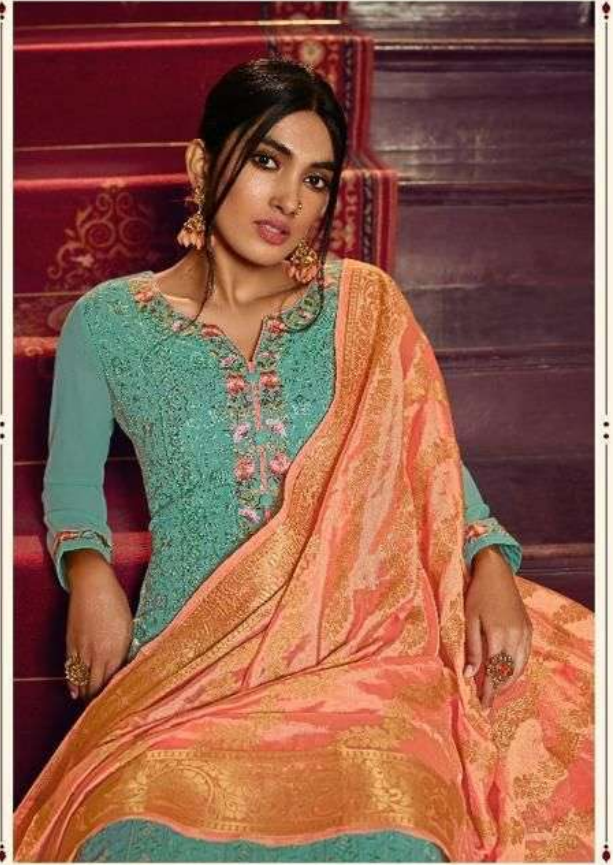

PURE GEORGETTE EMBROIDREY WITH
SWAROVSKI WORK

INNER AND BOTTOM

PURE SANTOON

DUPATTA

PURE JAQUARD SOLID DUPATTA

g[®]

S G CREATIONS

STMAR[®]