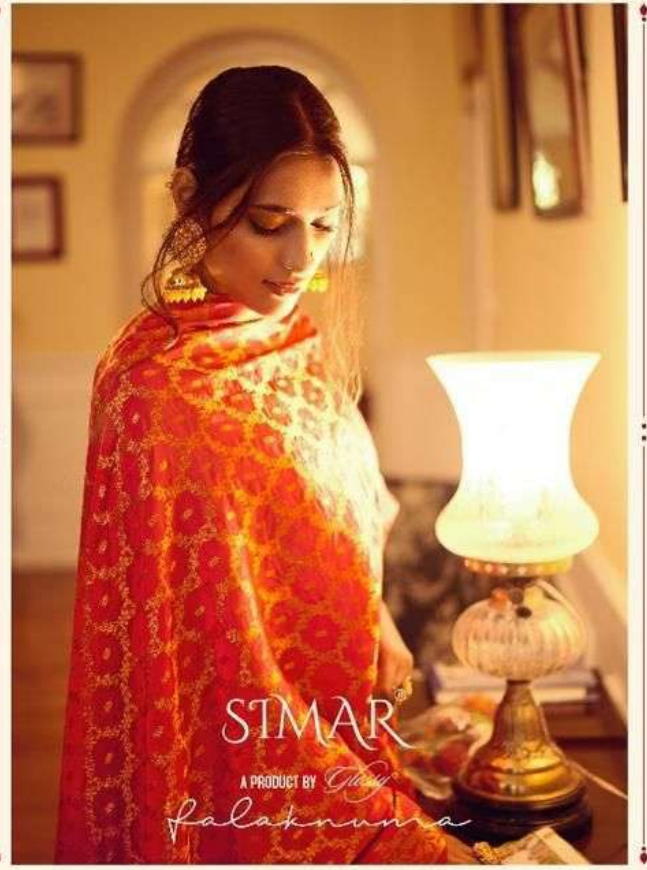

SIMAR

A PRODUCT BY

Palak Hussain