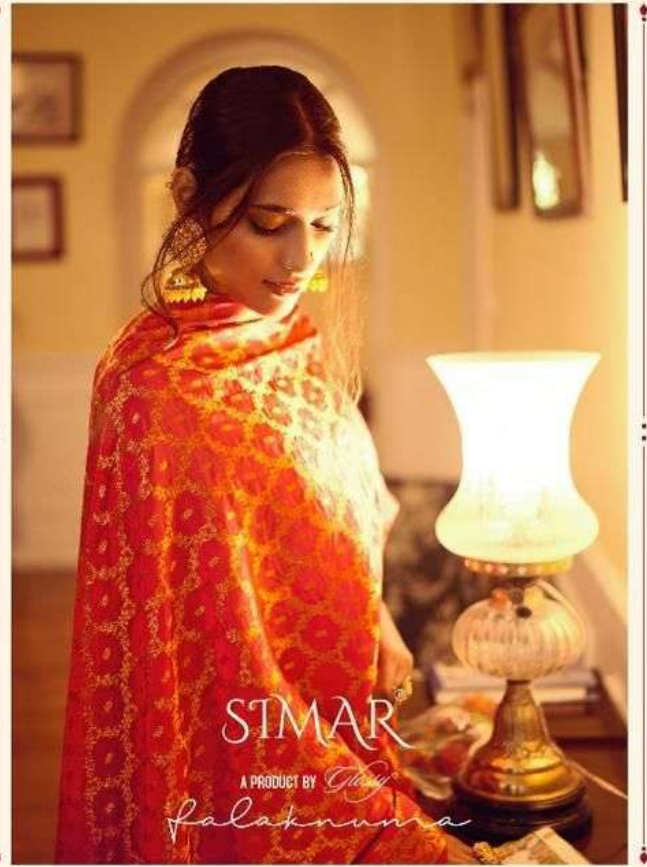

SIMAR

A PRODUCT BY

Palakunnisa