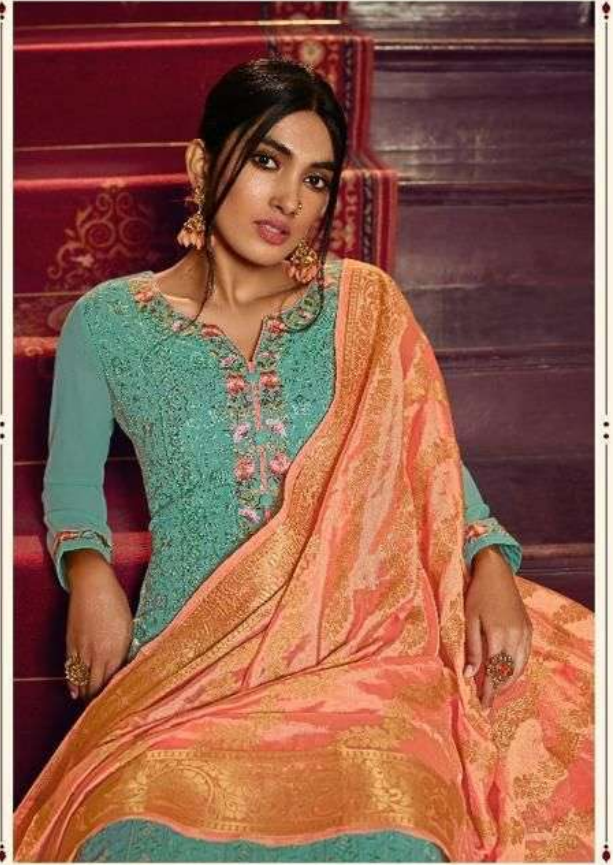

**INNER AND BOTTOM**

PURE SANTOON

**DUPATTA**

PURE JAQUARD SOLID DUPATTA

**g<sup>®</sup>**

S G CREATIONS

STMAR<sup>®</sup>  
A PRODUCT BY *Glassy*<sup>®</sup>

*Palaknuna*