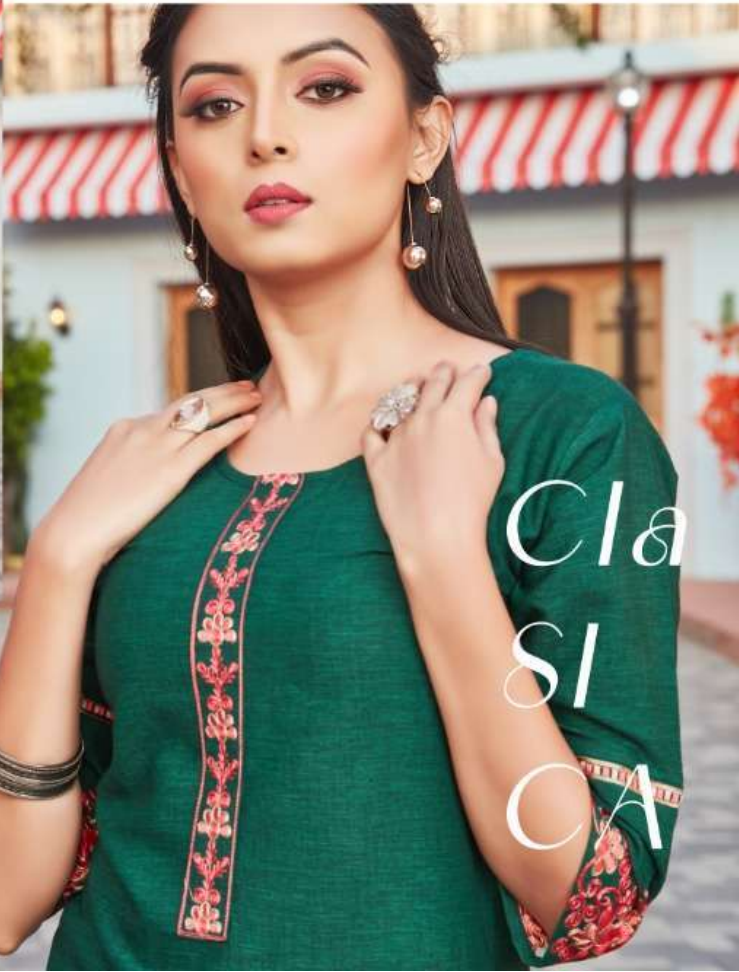

MUSE
CLASSIC
06

Before

The
Fall

Classi
SI
CA