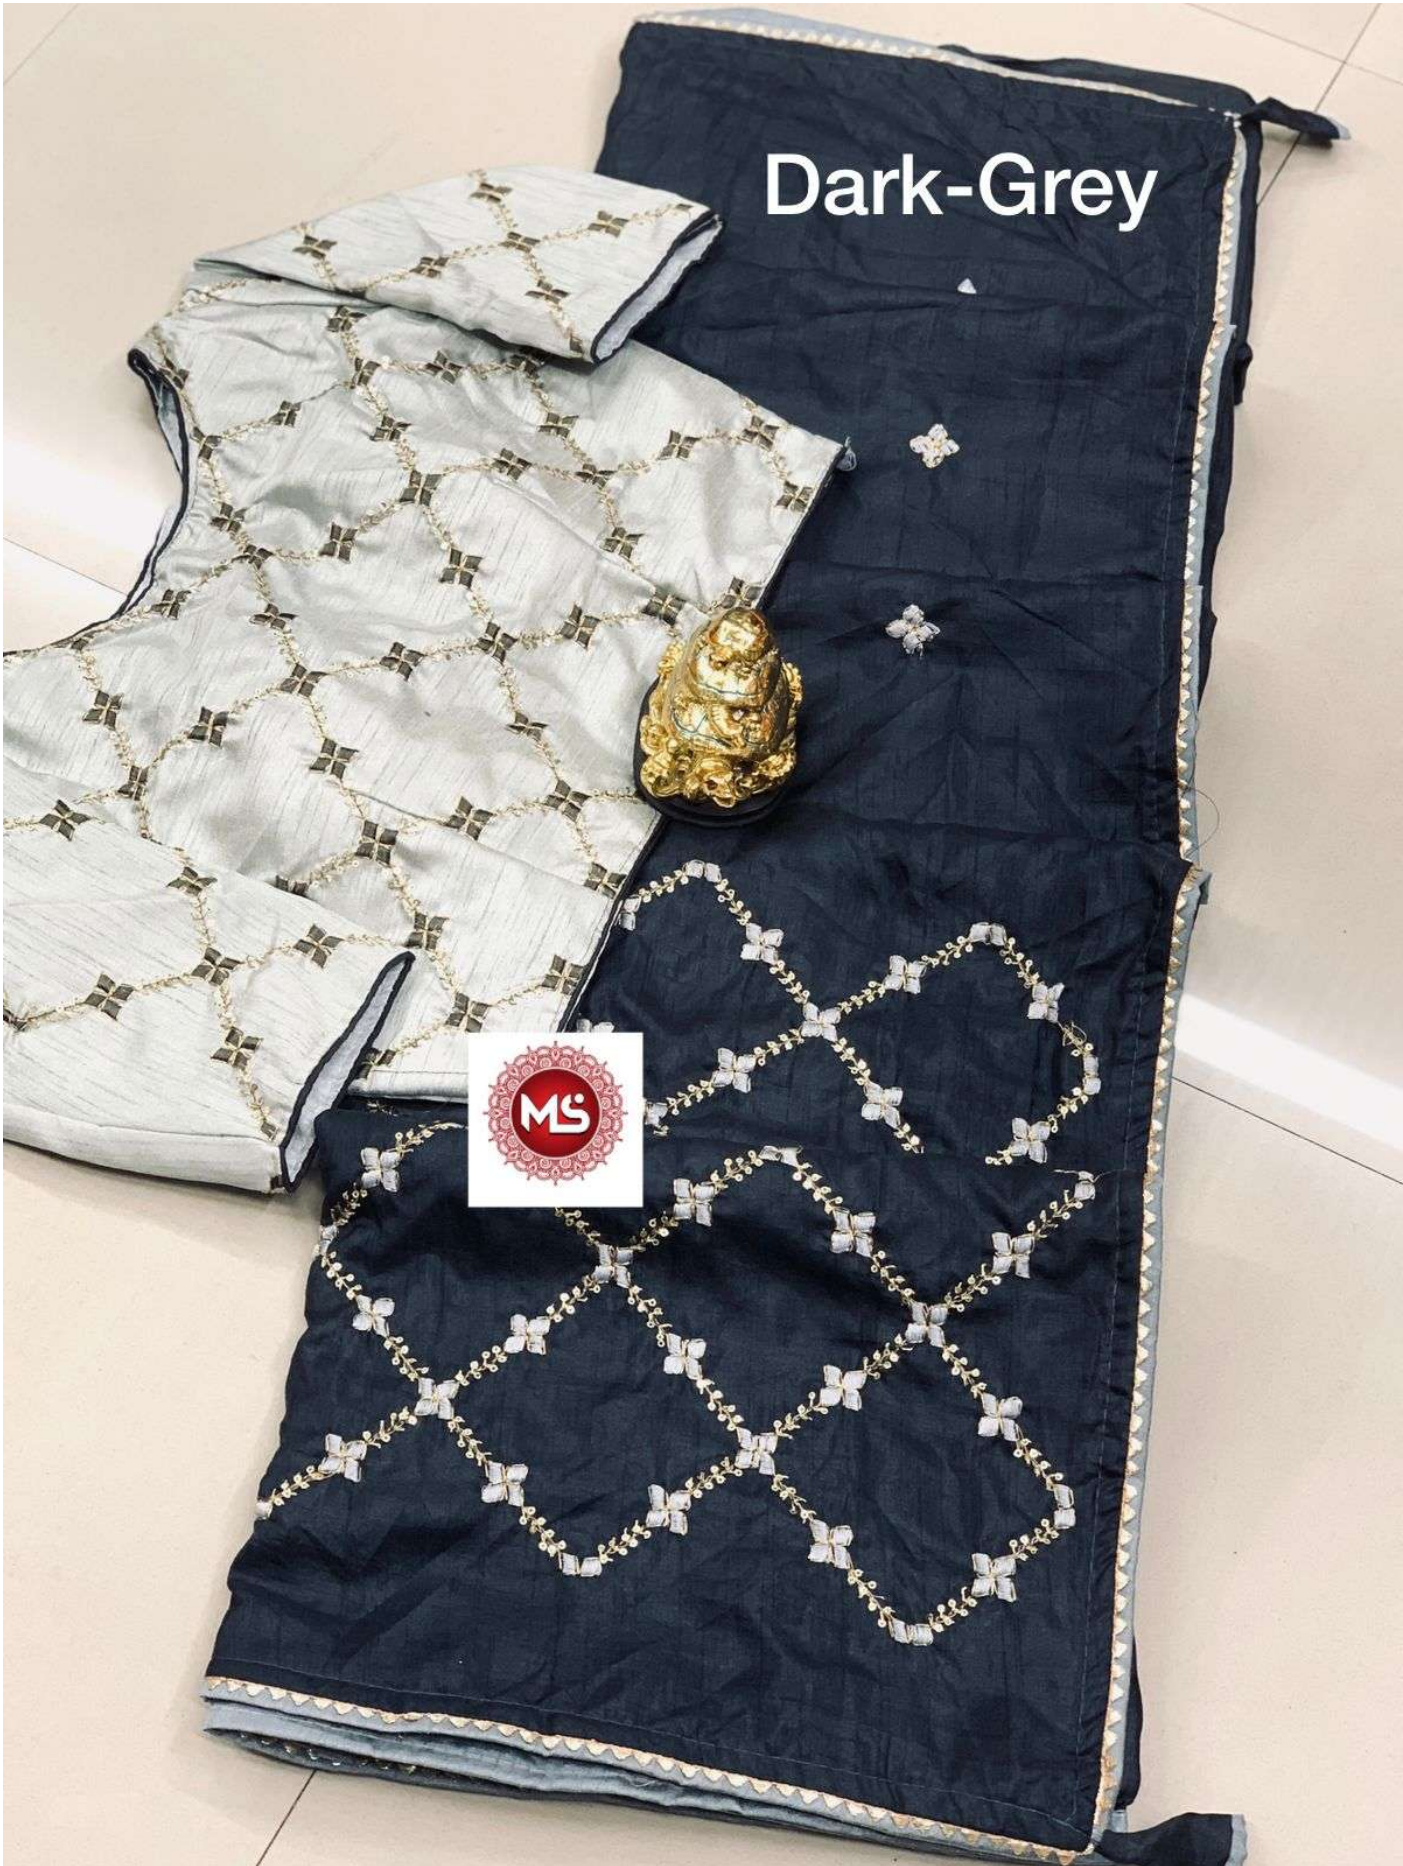

Mehroon

Mehroon

Wine

Morepinch

Dark-Grey

Green