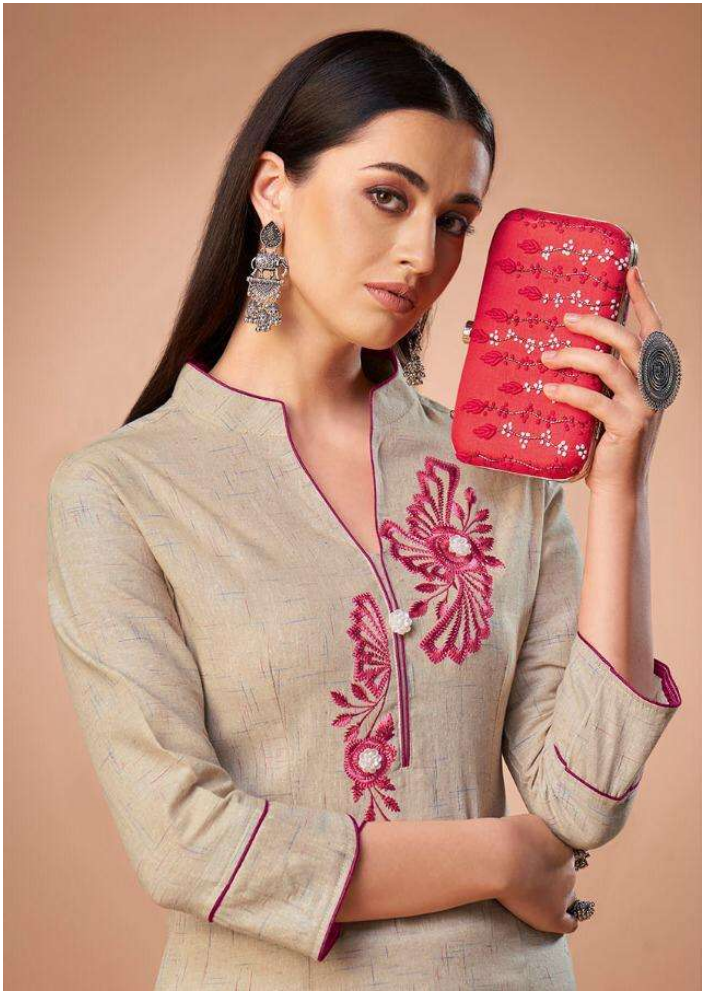


 Vamika Dx

*In order to be irreplaceable one must always be different.*

NO | 112

 Vamika Dx

*In order to be irreplaceable one must always be different.*

NO | 112

**Vamika Dx**

Put your best face forward as you soak in the season's sun.

NO | 110

The inset image is a black and white version of the main photograph, enclosed in a white border. Below the image is the brand logo 'Vamika Dx' with a stylized 'V' icon. Underneath the logo is a short promotional tagline. At the bottom of the inset is the text 'NO | 110'.

Vamika Dx

NO | 109

Vibrant tones to give any look an adrenaline rush