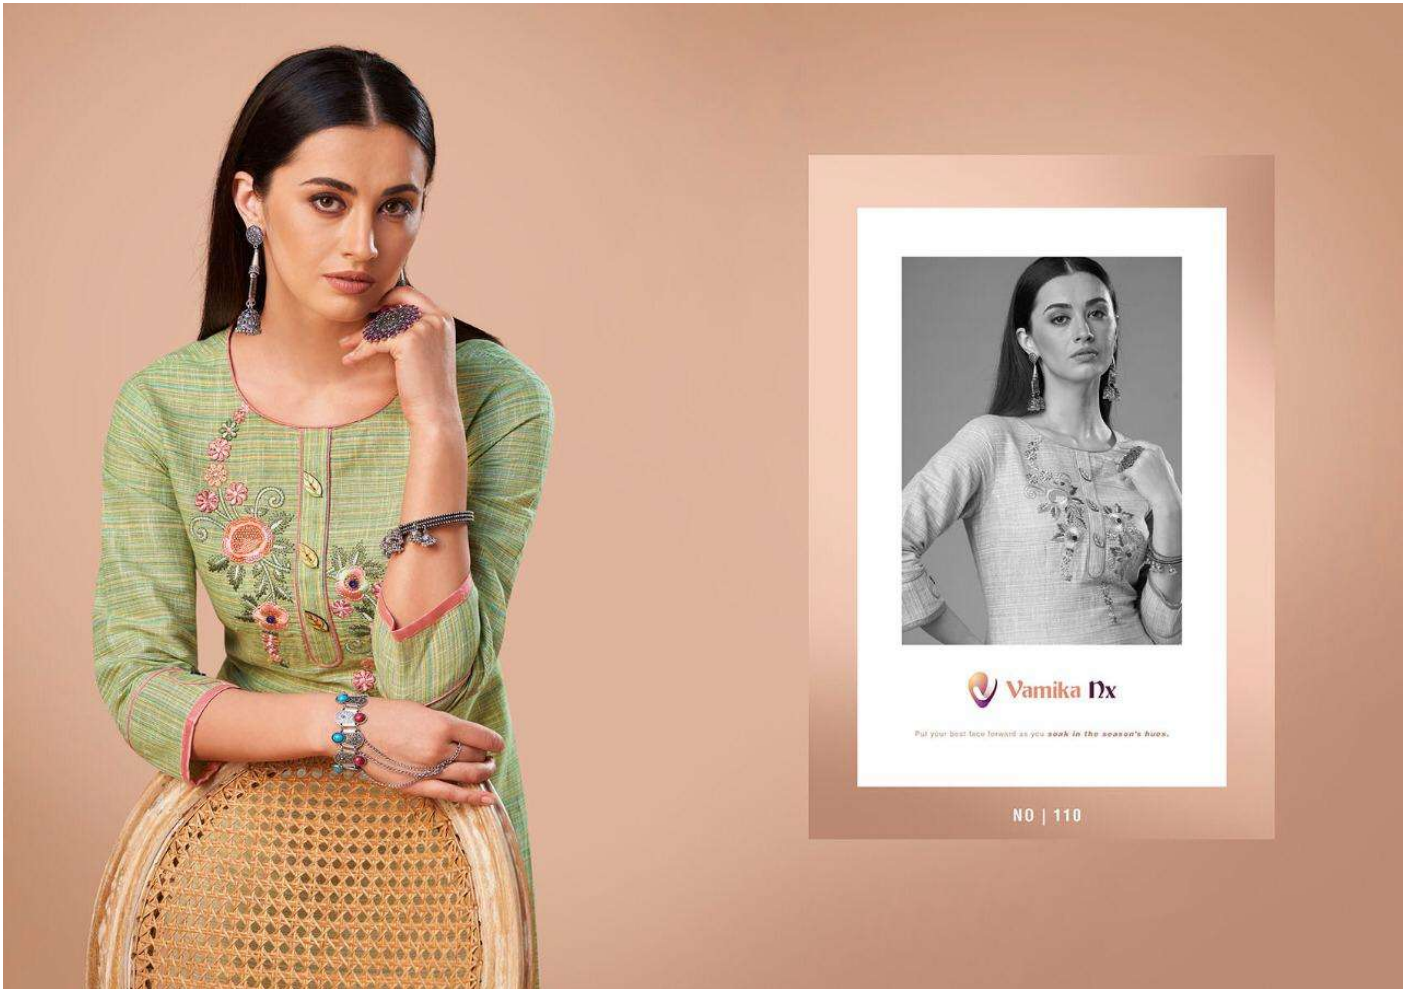

Vamika Dx

Put your best face forward as you soak in the season's sun.

NO | 110

The inset image is a black and white version of the main photograph, enclosed in a white border. Below the image is the brand logo 'Vamika Dx' with a stylized 'V' icon. Underneath the logo is a short promotional tagline. At the bottom of the inset is the text 'NO | 110'.