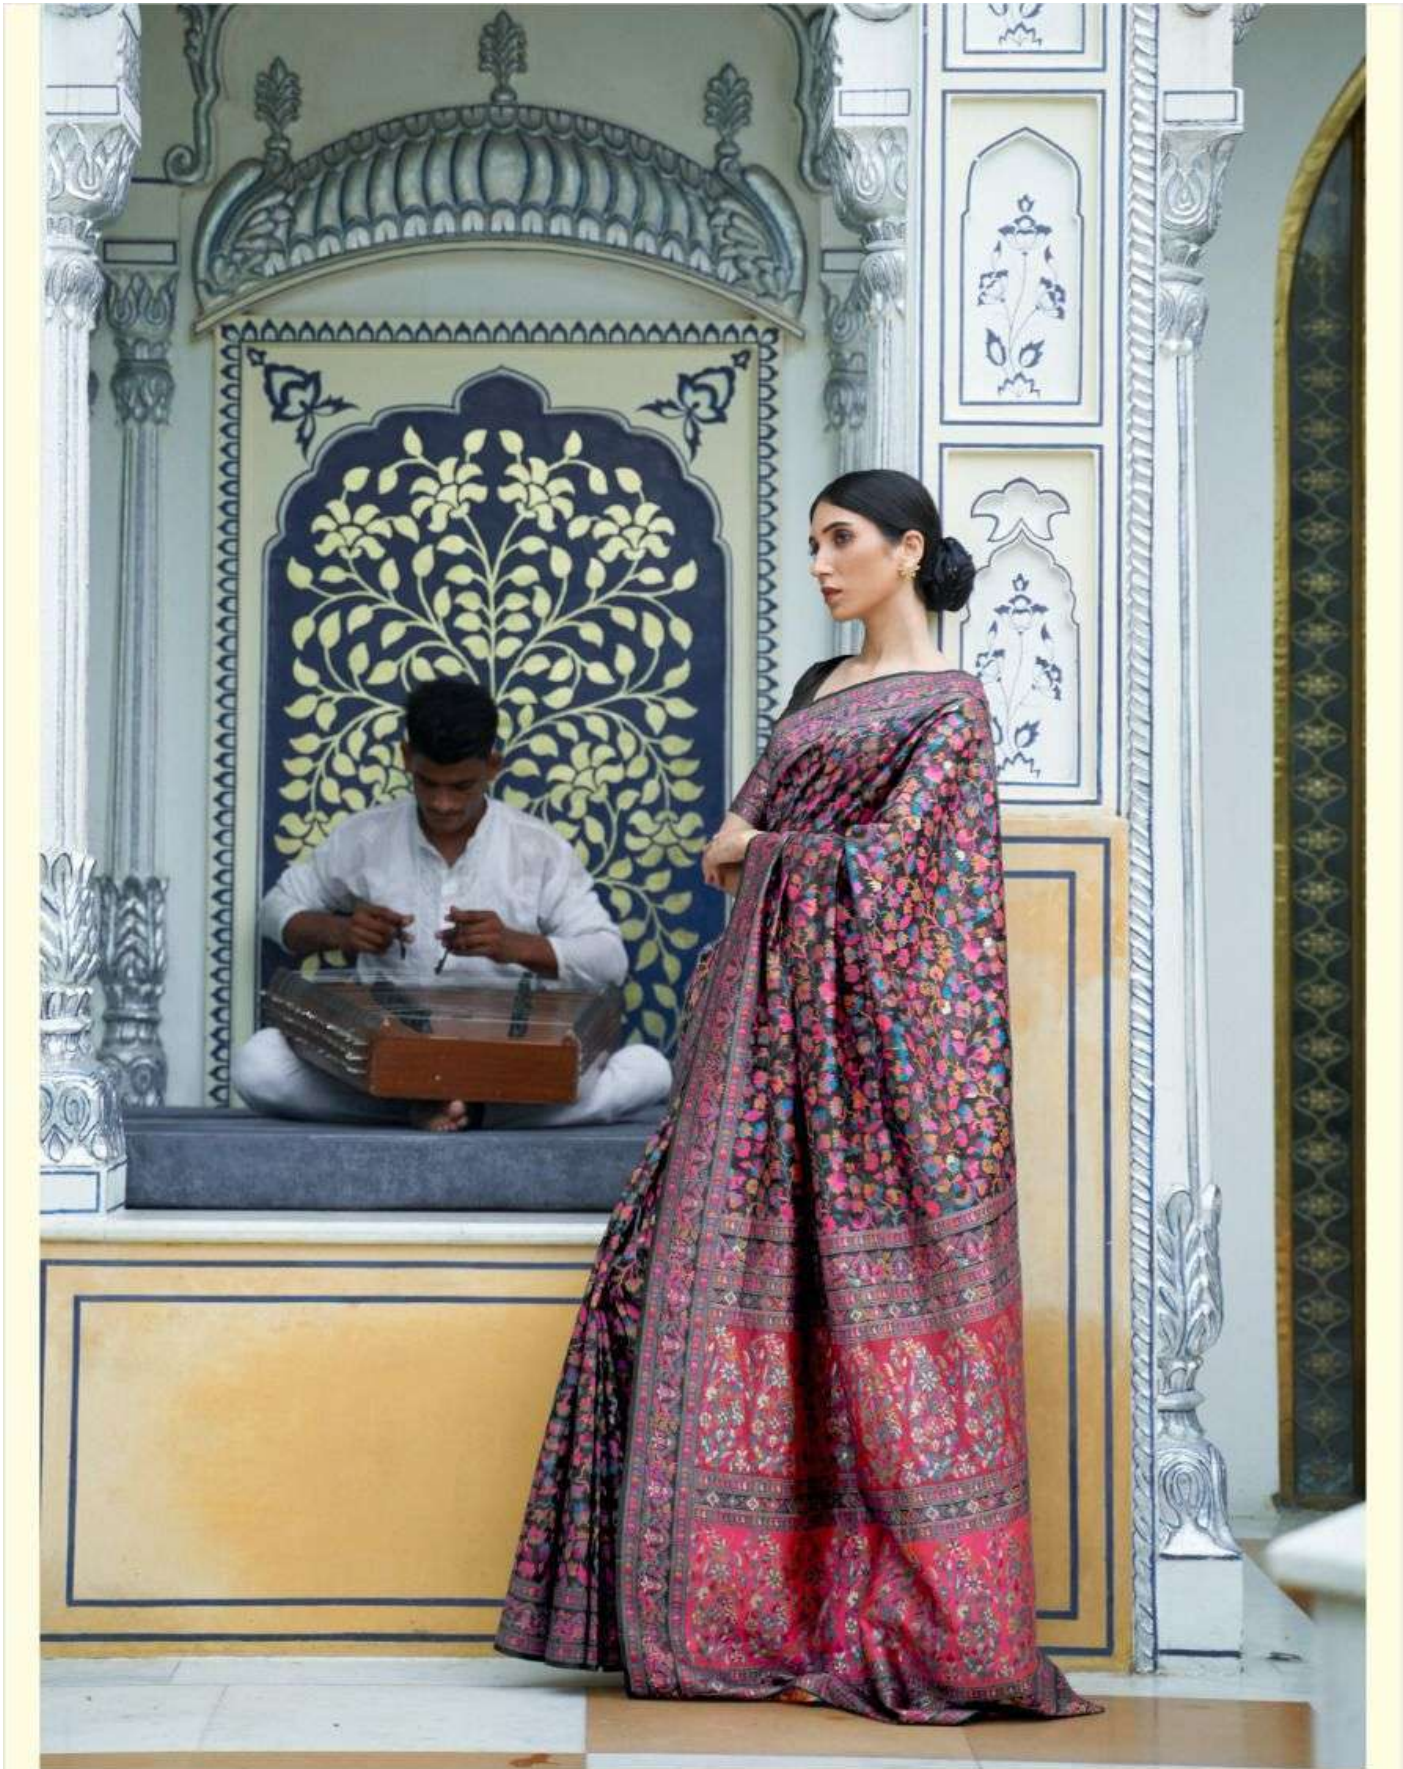

RAJTEX®
ambujin

Print series | Lehngas | Silk sarees

KASHIFA SILK

KASHMIRI MODAL HANDLOOM WEAVING 201006