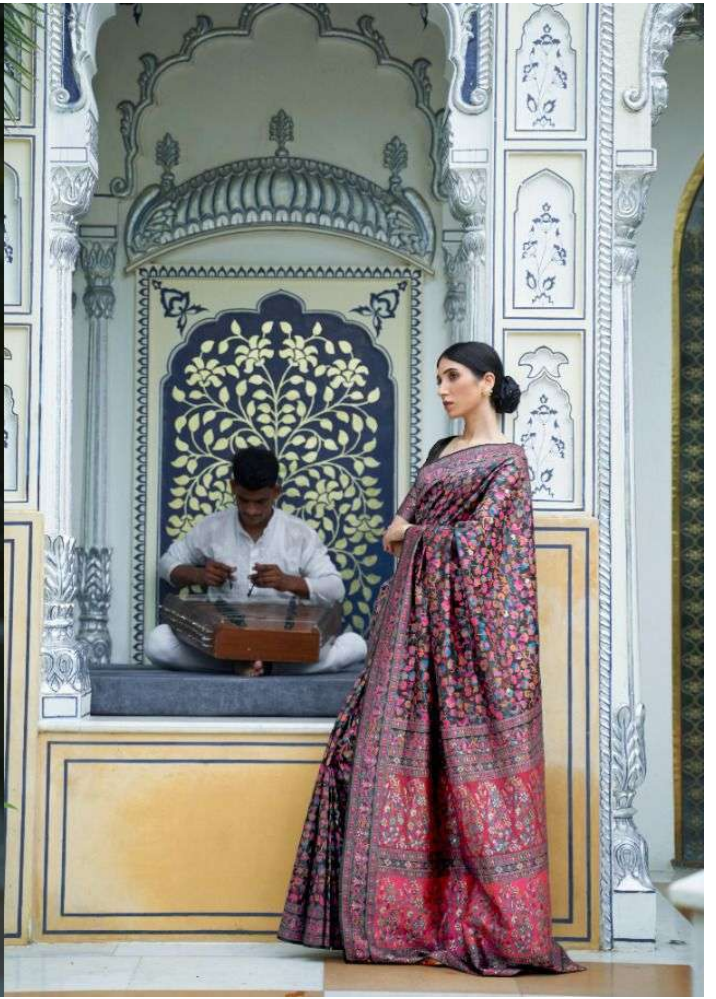

A Fashion Fairytale
kashmiri classics // goddess-like // mind-blowing
indian banarasi saris

RAIEX
201006