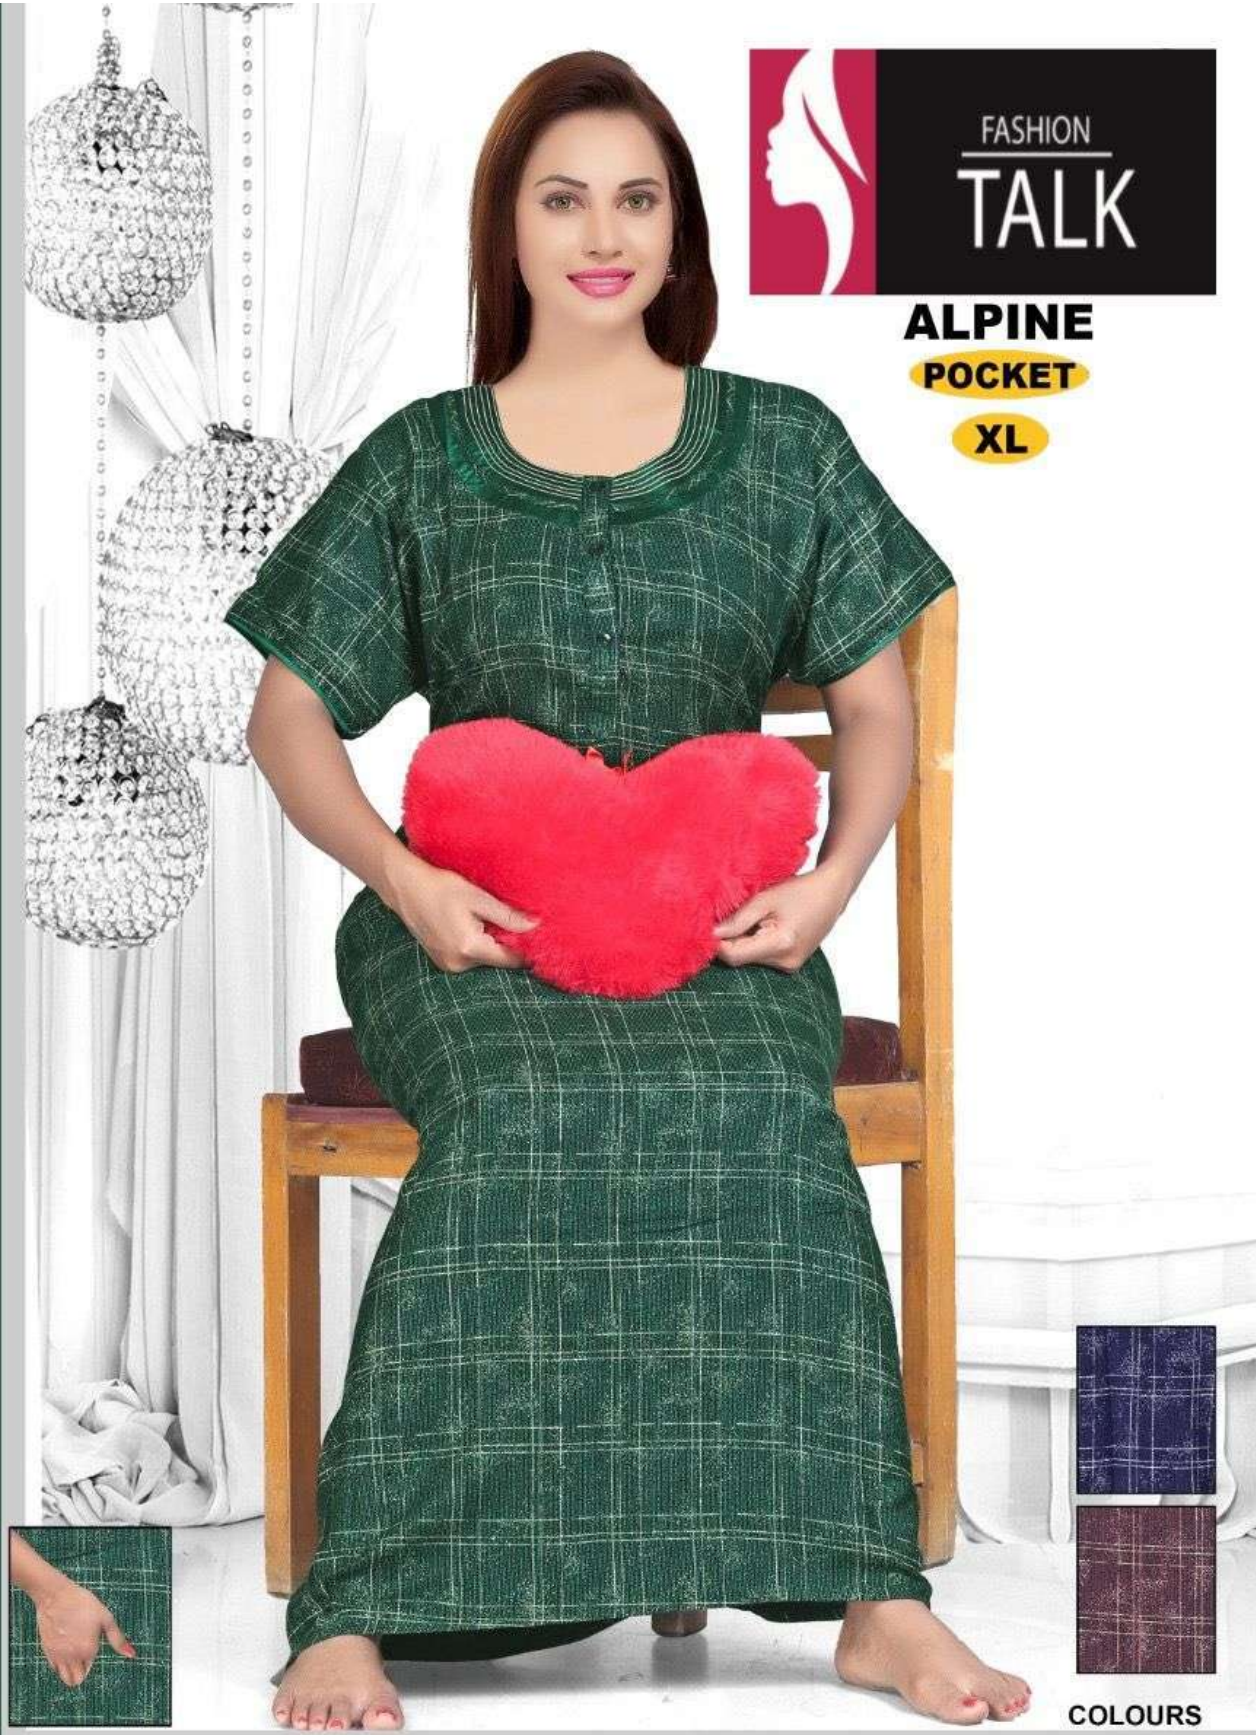

The Style You Looking For....

ALPINE
POCKET
XL

COLOURS

PREMIUM NIGHT WEAR 1 PC PACK

26
IR-15761-A

The Style You Looking For....

ALPINE
POCKET
XL

COLOURS

PREMIUM NIGHT WEAR 1 PC PACK

26
IR-15761-A

The Style You Looking For....

ALPINE
POCKET
XL

COLOURS

PREMIUM NIGHT WEAR 1 PC PACK

24
IR-15761-C

The Style You Looking For....

FASHION
TALK

ALPINE
POCKET
XL

COLOURS

PREMIUM NIGHT WEAR 1 PC PACK

26
IR-15761-B