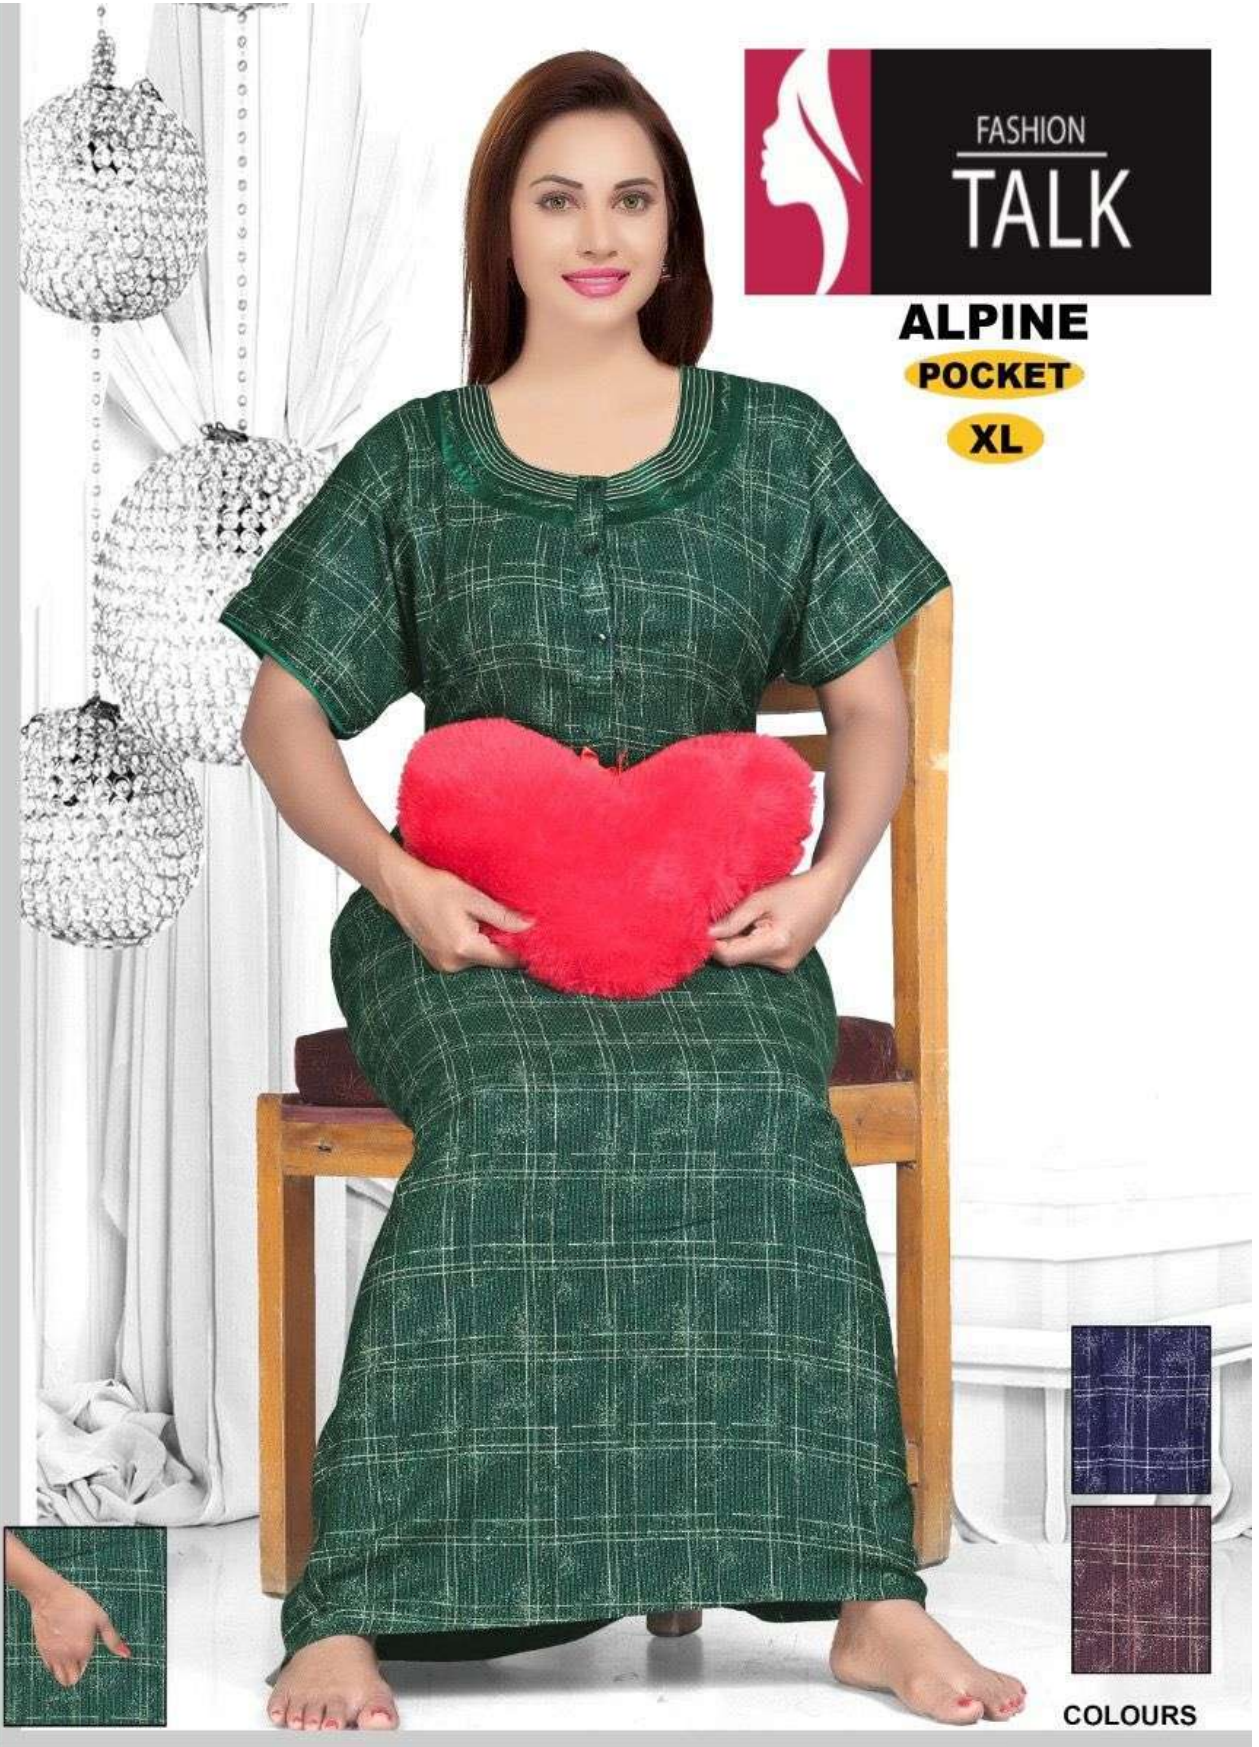

The Style You Looking For....

**ALPINE**  
**POCKET**  
**XL**

COLOURS

**PREMIUM NIGHT WEAR 1 PC PACK**

**26**  
**IR-15761-A**

The Style You Looking For....

**ALPINE**  
**POCKET**  
**XL**

COLOURS

**PREMIUM NIGHT WEAR 1 PC PACK**

**26**  
**IR-15761-A**

The Style You Looking For....

**ALPINE**  
**POCKET**  
**XL**

COLOURS

**PREMIUM NIGHT WEAR 1 PC PACK**

**24**  
**IR-15761-C**

The Style You Looking For....

**ALPINE**  
**POCKET**  
**XL**

COLOURS

**PREMIUM NIGHT WEAR 1 PC PACK**

**26**  
**IR-15761-B**