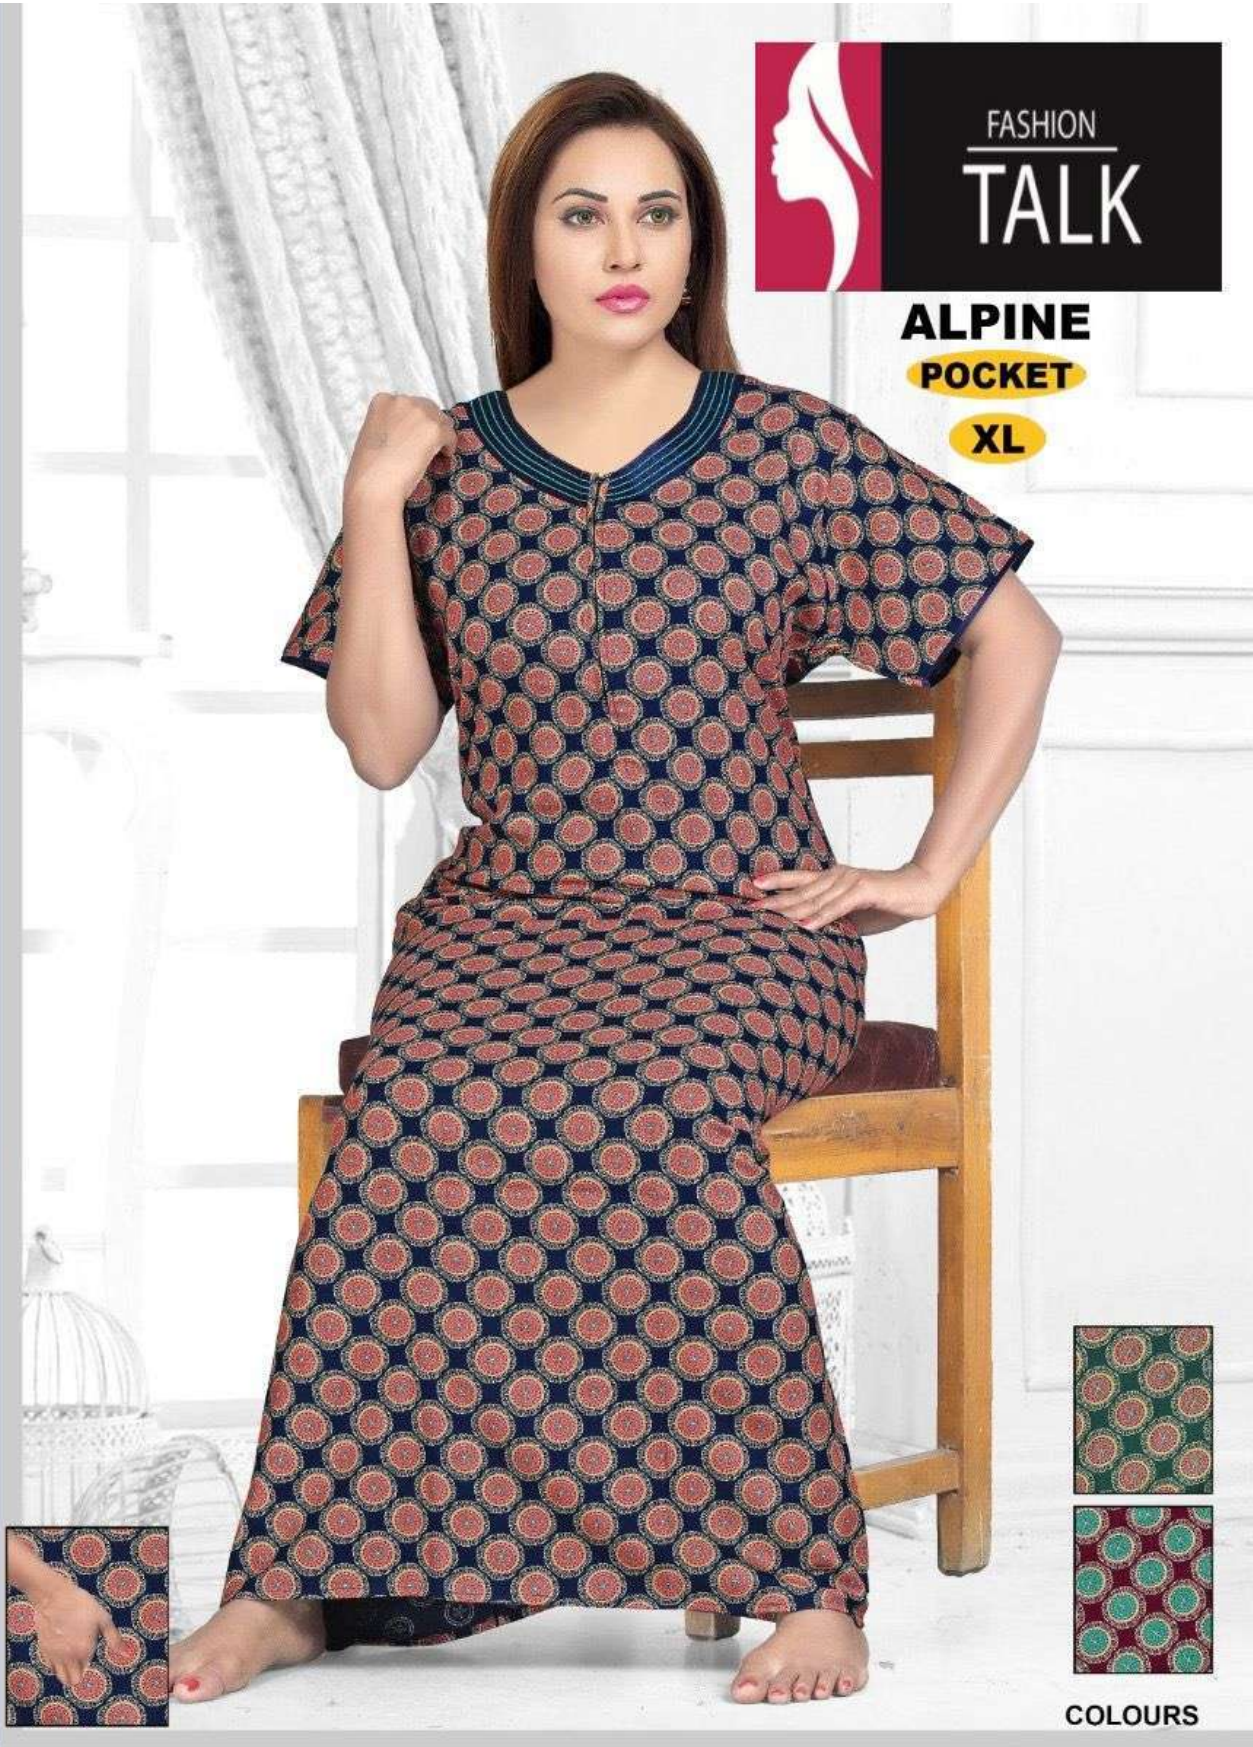

The Style You Looking For.....

ALPINE
POCKET
XL

COLOURS

PREMIUM NIGHT WEAR 1 PC PACK

24
IR-15762-A

The Style You Looking For.....

ALPINE
POCKET
XL

COLOURS

PREMIUM NIGHT WEAR 1 PC PACK

24
IR-15762-A

The Style You Looking For....

ALPINE
POCKET
XL

COLOURS

PREMIUM NIGHT WEAR 1 PC PACK

24
IR-15762-B

The Style You Looking For....

FASHION
TALK

ALPINE
POCKET
XL

COLOURS

PREMIUM NIGHT WEAR 1 PC PACK

28
IR-15762-C