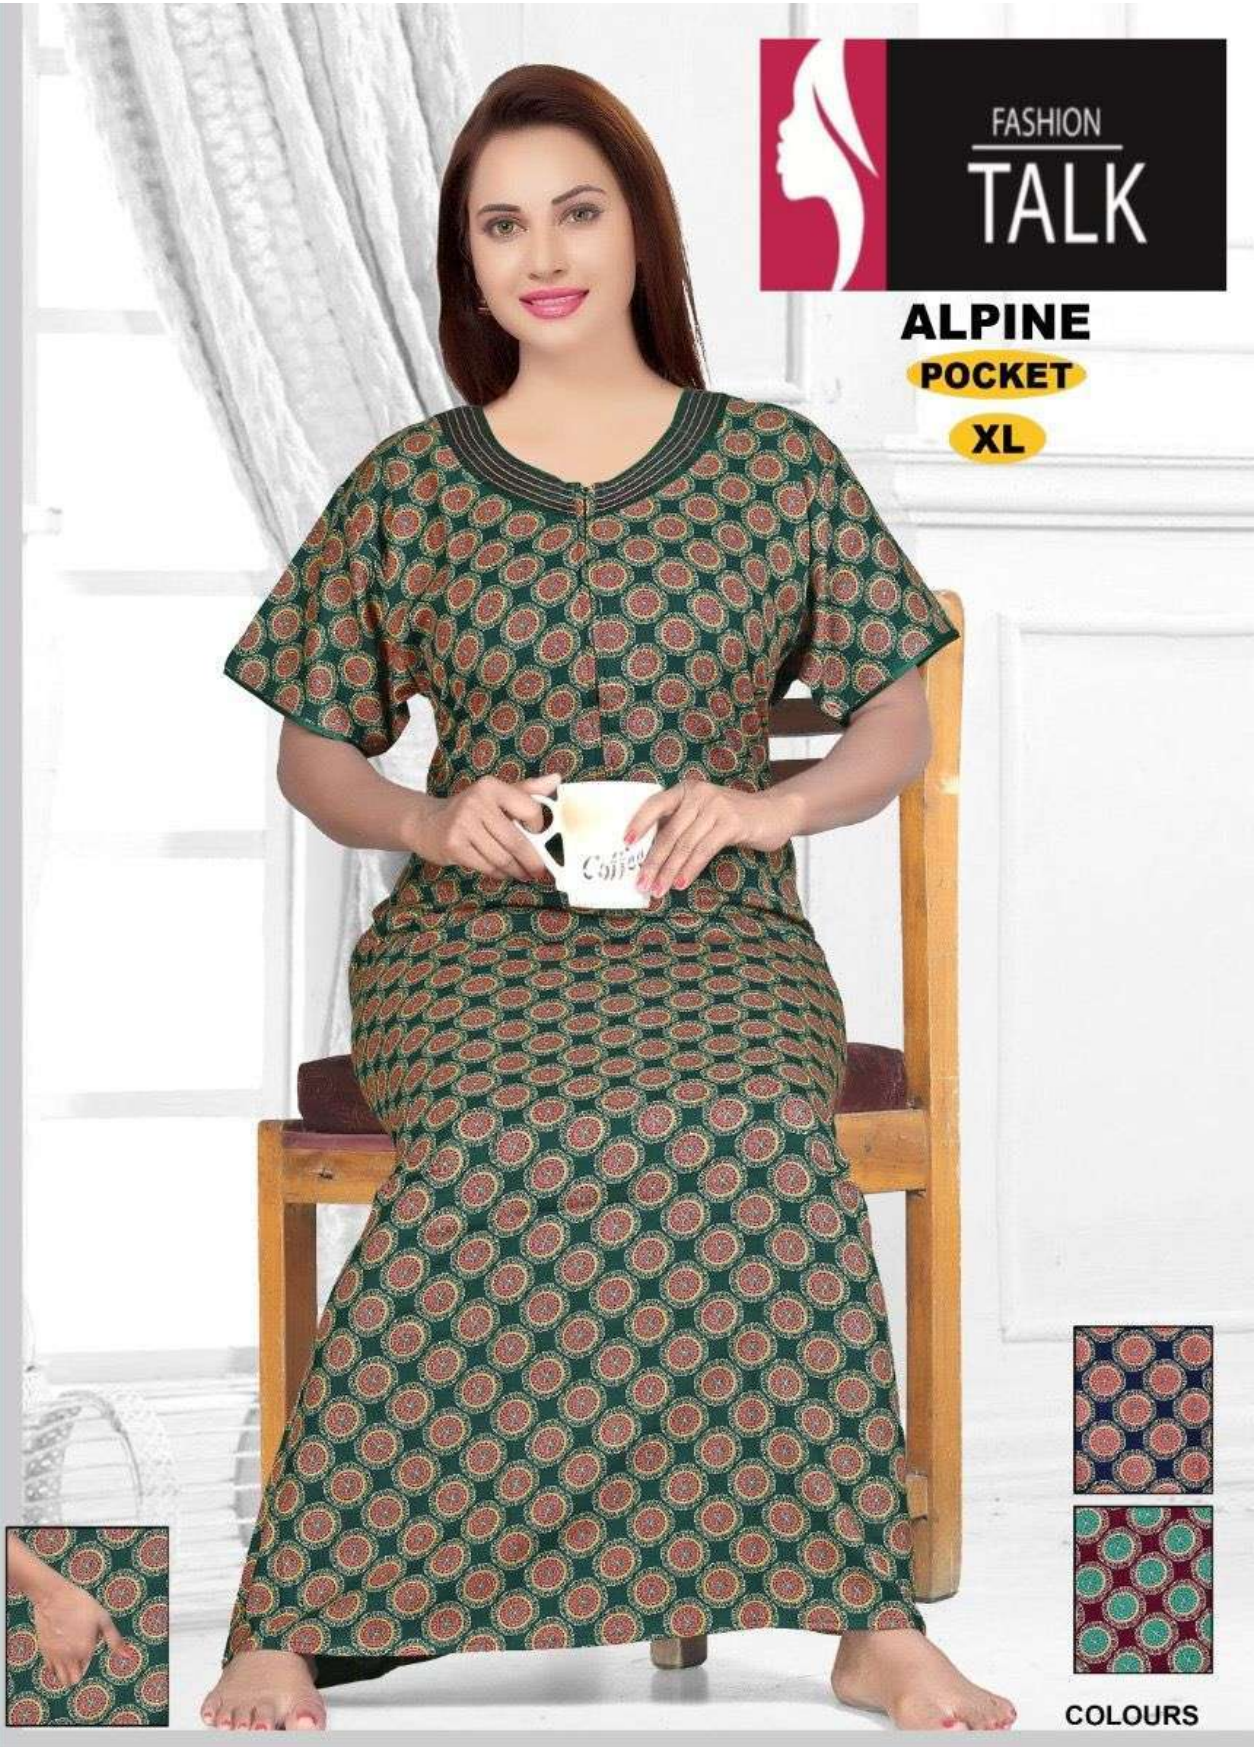

The Style You Looking For.....

**ALPINE**  
**POCKET**  
**XL**

COLOURS

**PREMIUM NIGHT WEAR 1 PC PACK**

**24**  
**IR-15762-A**

The Style You Looking For.....

**ALPINE**  
**POCKET**  
**XL**

COLOURS

**PREMIUM NIGHT WEAR 1 PC PACK**

**24**  
**IR-15762-A**

The Style You Looking For....

**ALPINE**  
**POCKET**  
**XL**

COLOURS

**PREMIUM NIGHT WEAR 1 PC PACK**

**24**  
**IR-15762-B**

The Style You Looking For....

**ALPINE**  
**POCKET**  
**XL**

COLOURS

**PREMIUM NIGHT WEAR 1 PC PACK**

**28**  
**IR-15762-C**