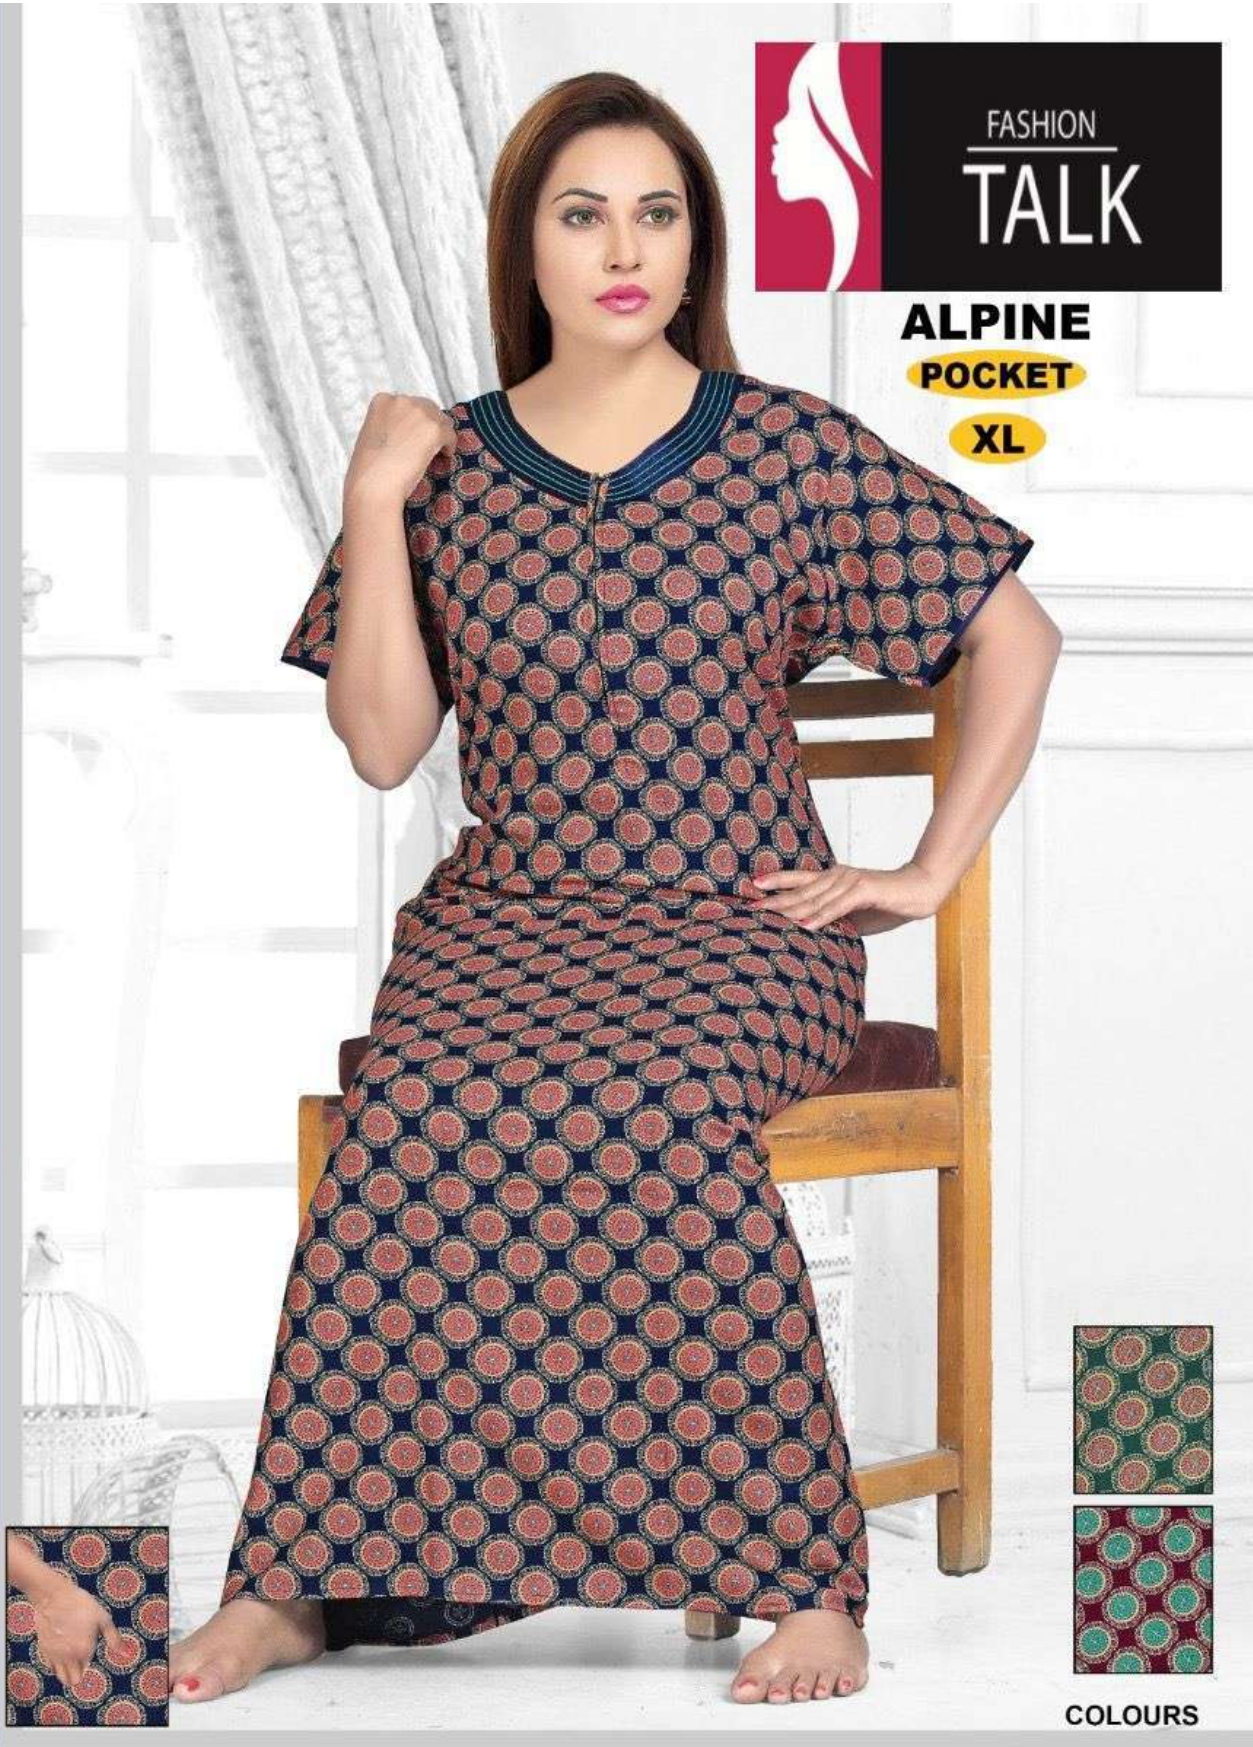

The Style You Looking For.....

ALPINE
POCKET
XL

COLOURS

PREMIUM NIGHT WEAR 1 PC PACK

24
IR-15762-A

The Style You Looking For.....

ALPINE
POCKET
XL

COLOURS

PREMIUM NIGHT WEAR 1 PC PACK

24
IR-15762-A

The Style You Looking For....

ALPINE
POCKET
XL

COLOURS

PREMIUM NIGHT WEAR 1 PC PACK

24
IR-15762-B

The Style You Looking For....

ALPINE
POCKET
XL

COLOURS

PREMIUM NIGHT WEAR 1 PC PACK

28
IR-15762-C