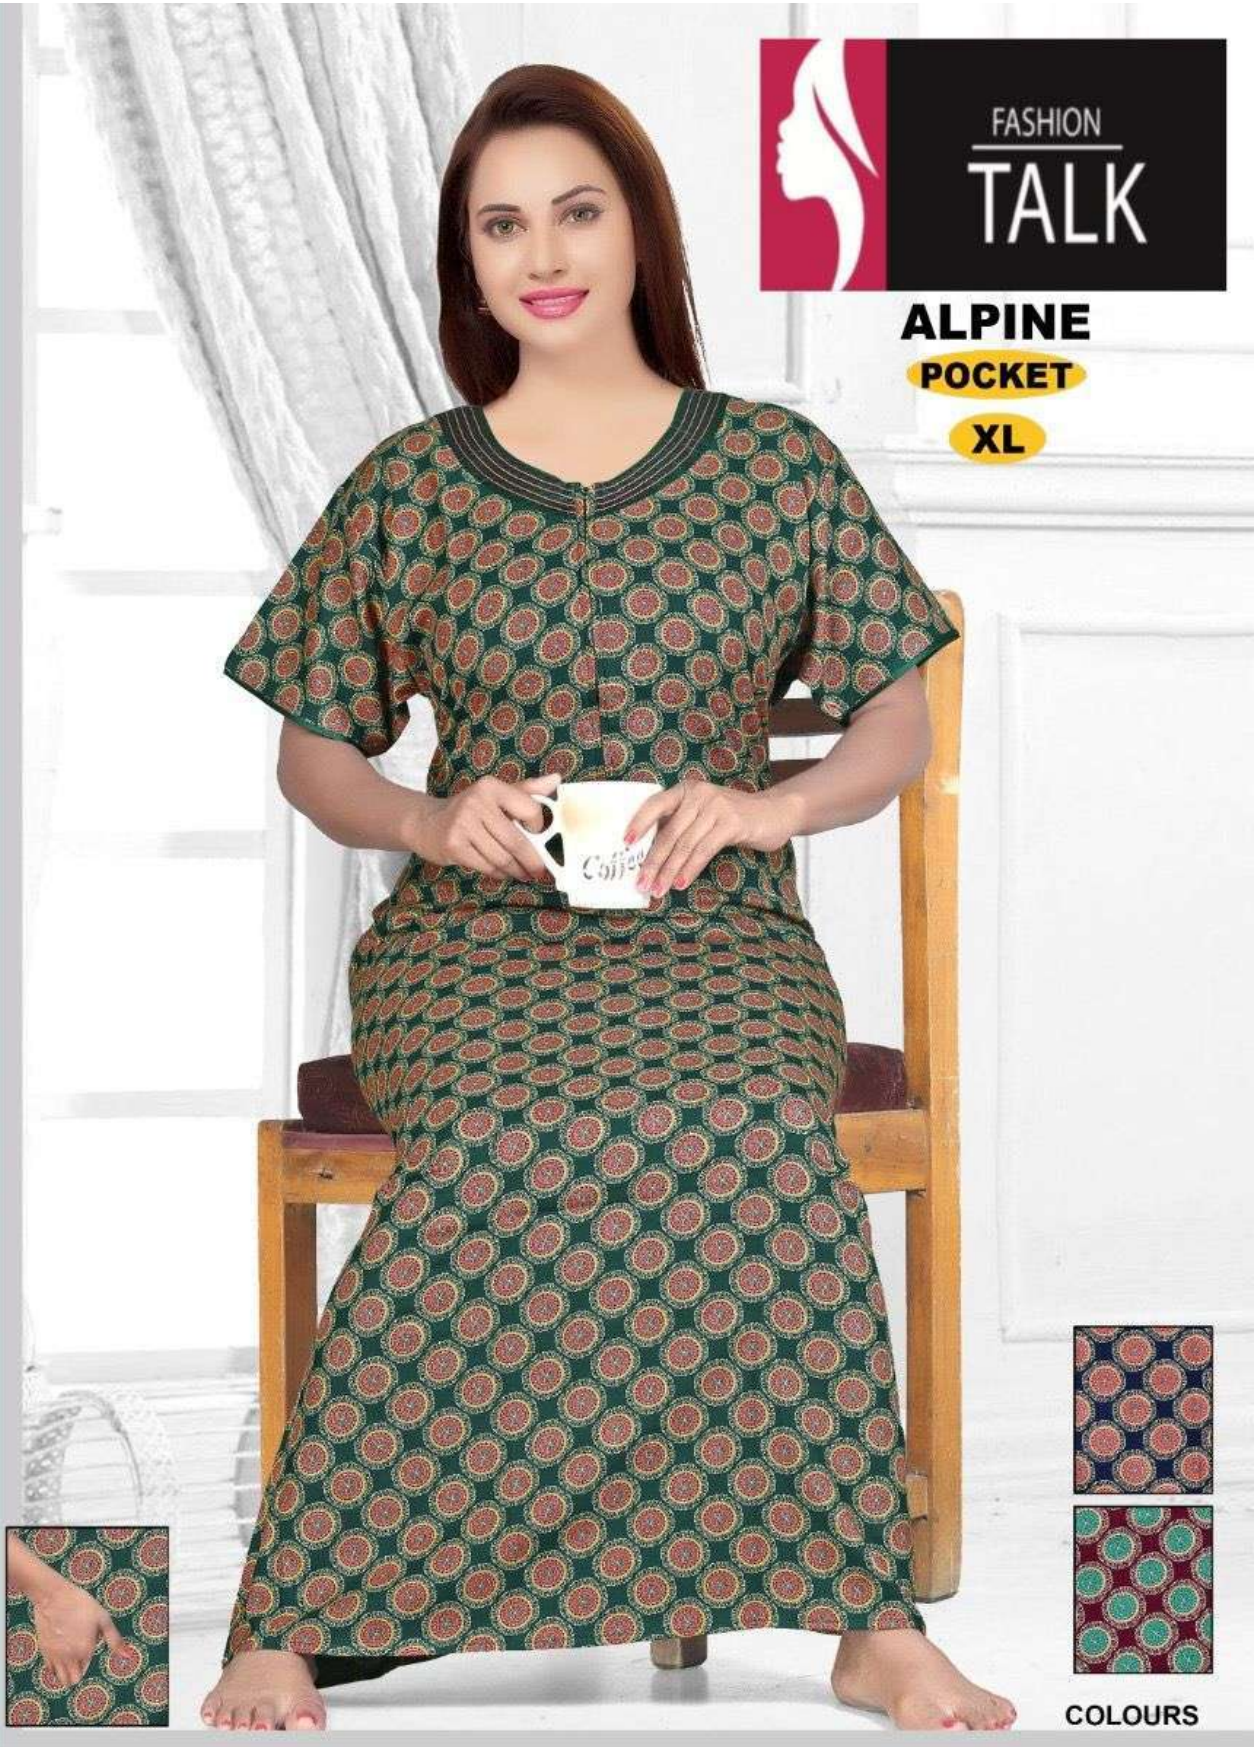

The Style You Looking For.....

ALPINE
POCKET
XL

COLOURS

PREMIUM NIGHT WEAR 1 PC PACK

24
IR-15762-A

The Style You Looking For.....

ALPINE
POCKET
XL

COLOURS

PREMIUM NIGHT WEAR 1 PC PACK

24
IR-15762-A

The Style You Looking For....

ALPINE
POCKET
XL

COLOURS

PREMIUM NIGHT WEAR 1 PC PACK

24
IR-15762-B

The Style You Looking For....

FASHION
TALK

ALPINE
POCKET
XL

COLOURS

PREMIUM NIGHT WEAR 1 PC PACK

28
IR-15762-C