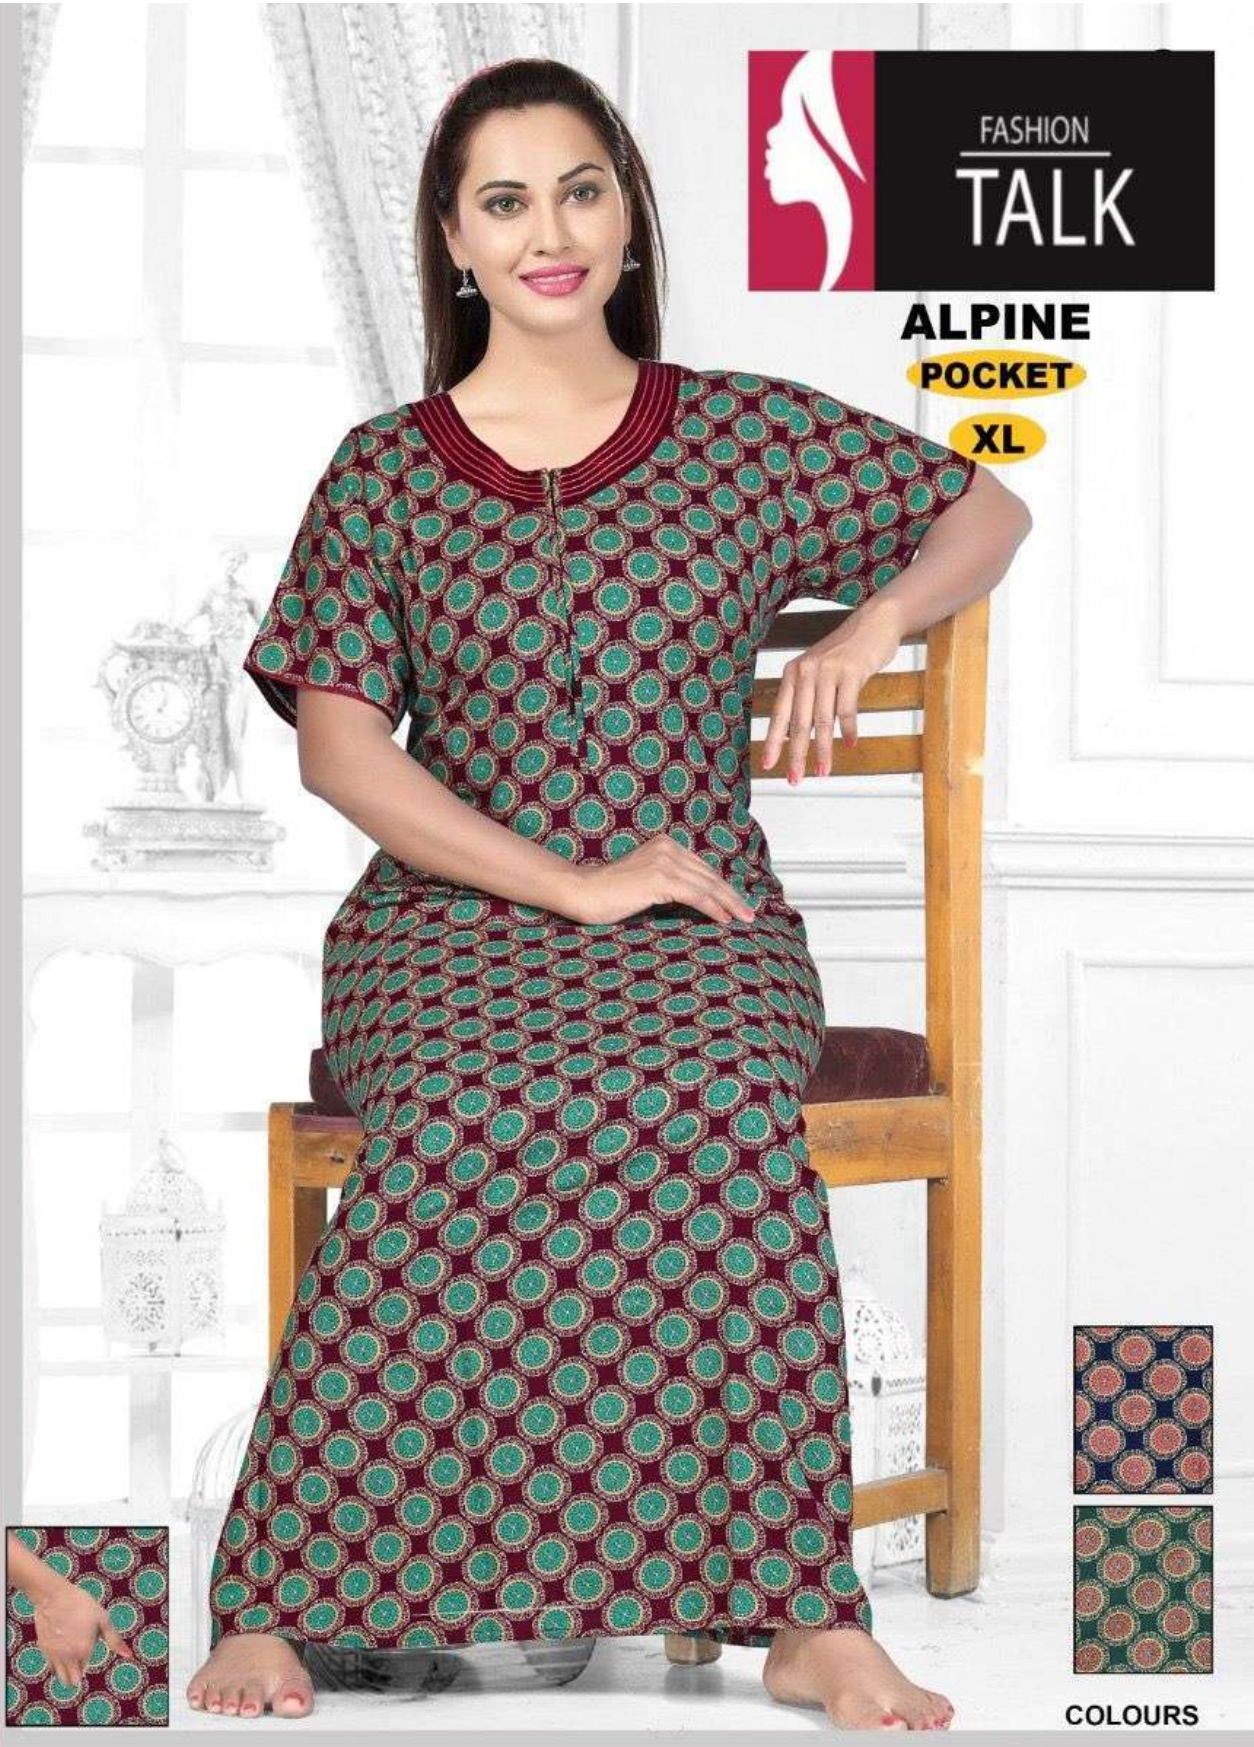

The Style You Looking For.....

ALPINE
POCKET
XL

COLOURS

PREMIUM NIGHT WEAR 1 PC PACK

24
IR-15762-A

The Style You Looking For.....

ALPINE
POCKET
XL

COLOURS

PREMIUM NIGHT WEAR 1 PC PACK

24
IR-15762-A

The Style You Looking For....

ALPINE
POCKET
XL

COLOURS

PREMIUM NIGHT WEAR 1 PC PACK

24
IR-15762-B

The Style You Looking For....

FASHION
TALK

ALPINE
POCKET
XL

COLOURS

PREMIUM NIGHT WEAR 1 PC PACK

28
IR-15762-C