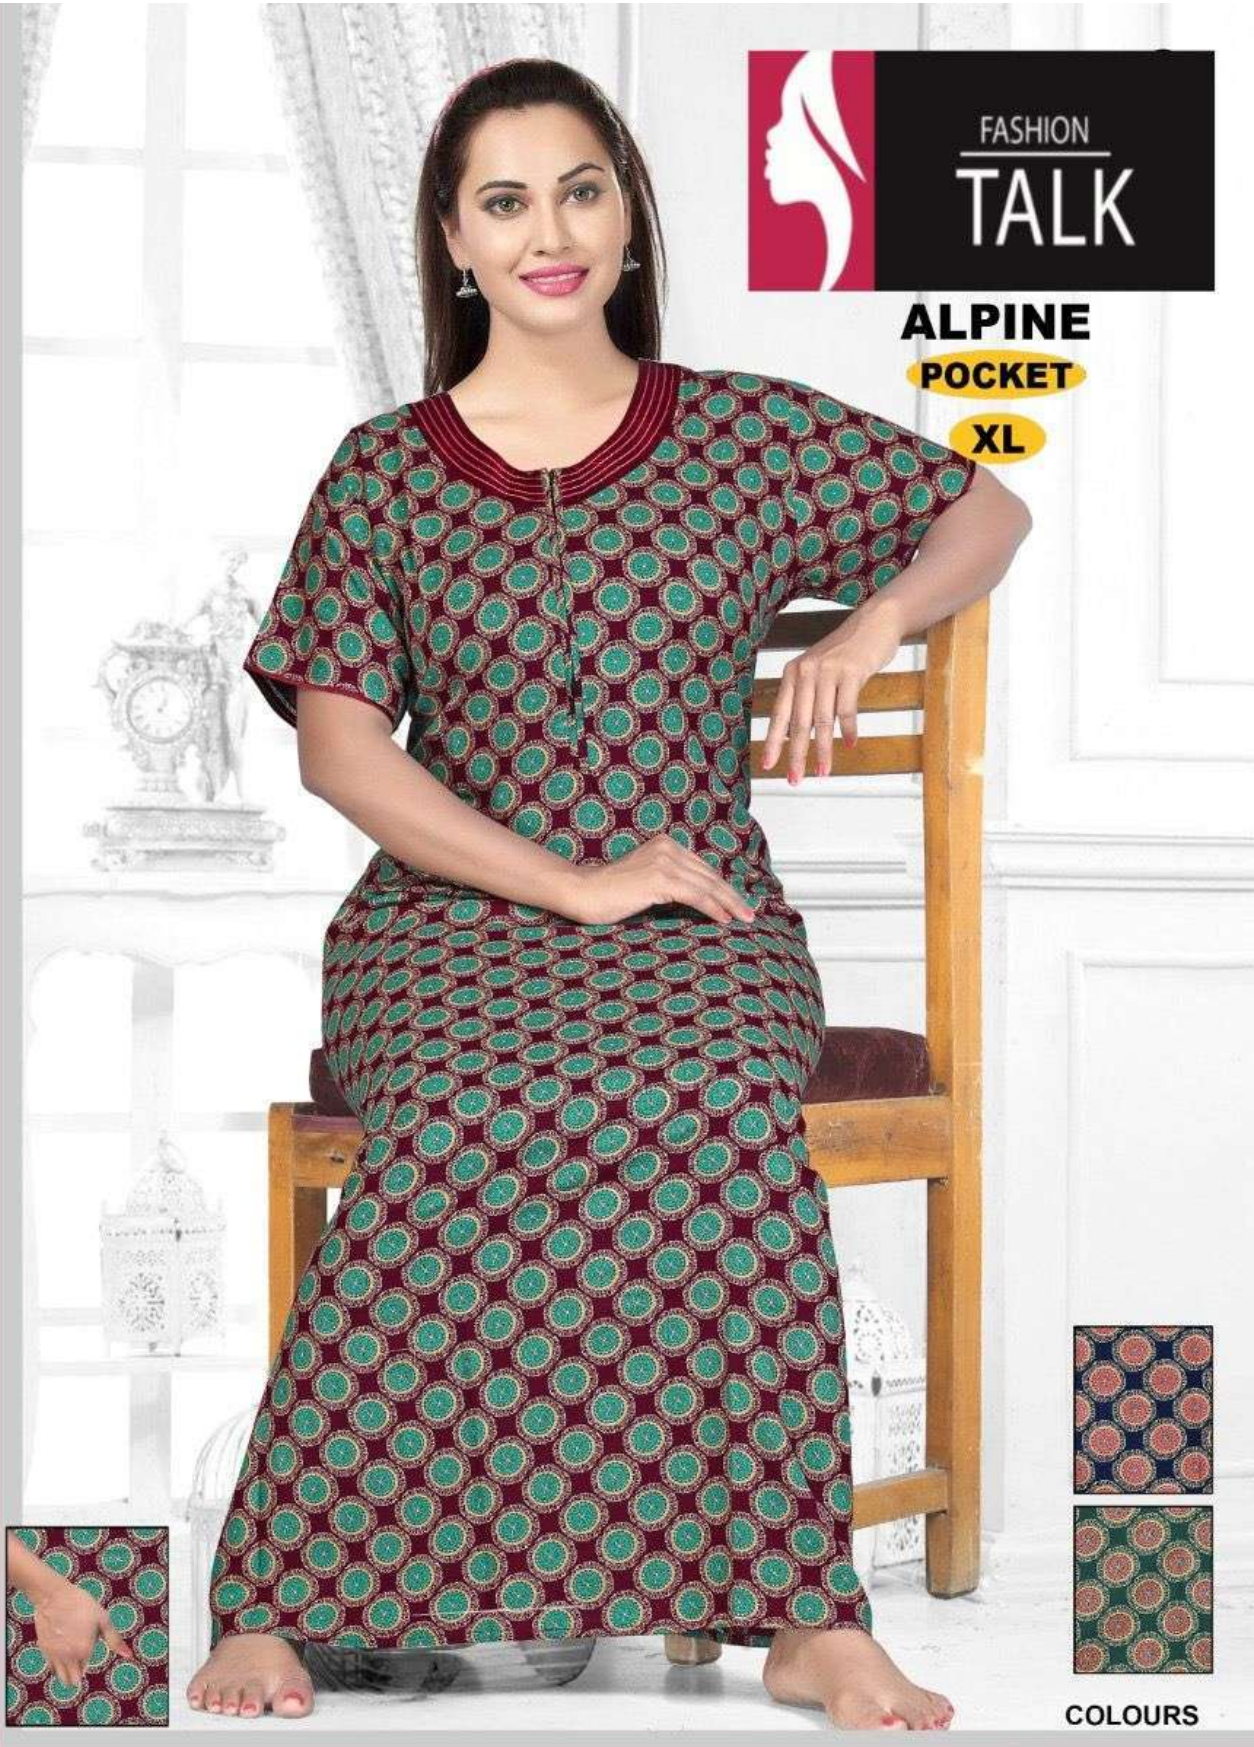

The Style You Looking For.....

ALPINE
POCKET
XL

COLOURS

PREMIUM NIGHT WEAR 1 PC PACK

24
IR-15762-A

The Style You Looking For.....

ALPINE
POCKET
XL

COLOURS

PREMIUM NIGHT WEAR 1 PC PACK

24
IR-15762-A

The Style You Looking For....

ALPINE
POCKET
XL

COLOURS

PREMIUM NIGHT WEAR 1 PC PACK

24
IR-15762-B

The Style You Looking For....

ALPINE
POCKET
XL

COLOURS

PREMIUM NIGHT WEAR 1 PC PACK

28
IR-15762-C