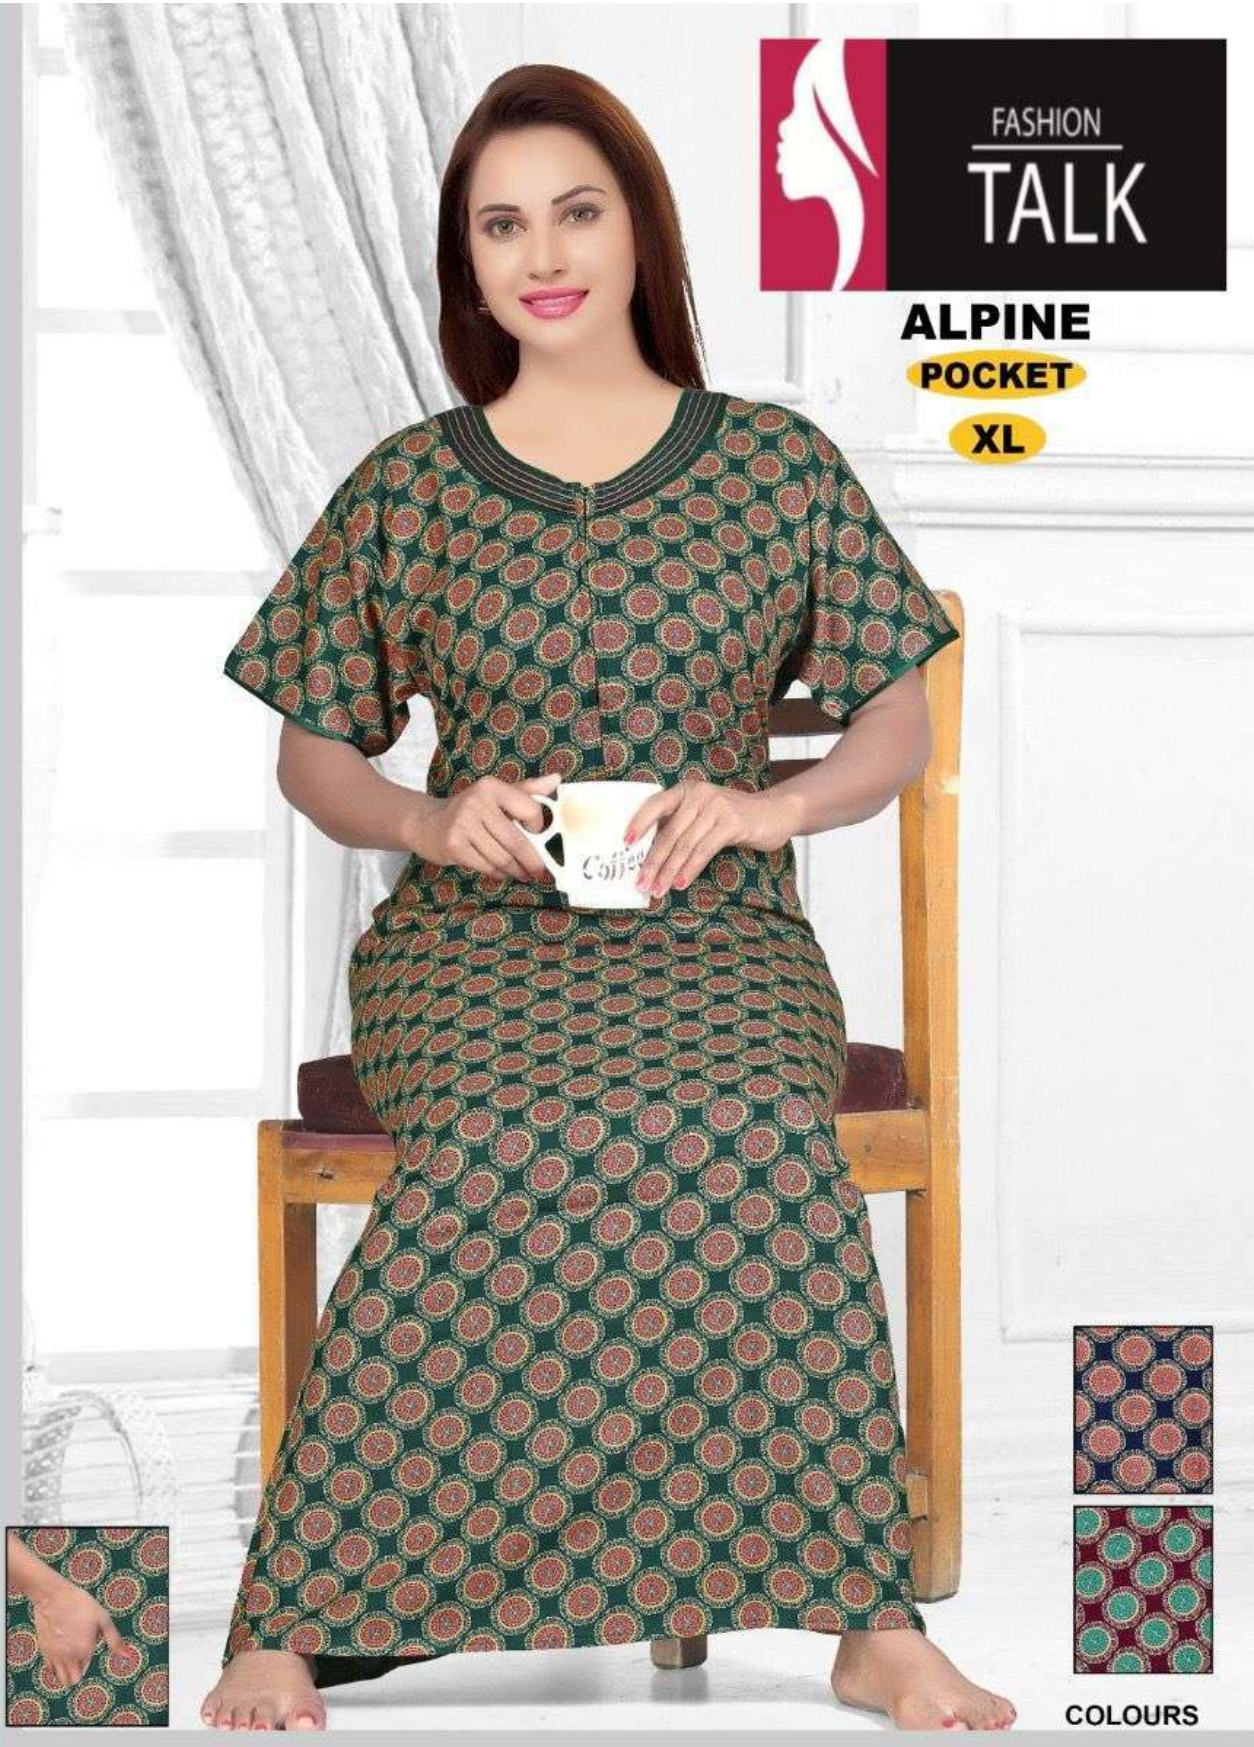

The Style You Looking For.....

ALPINE
POCKET
XL

COLOURS

PREMIUM NIGHT WEAR 1 PC PACK

24
IR-15762-A

The Style You Looking For.....

ALPINE
POCKET
XL

COLOURS

PREMIUM NIGHT WEAR 1 PC PACK

24
IR-15762-A

The Style You Looking For....

ALPINE
POCKET
XL

COLOURS

PREMIUM NIGHT WEAR 1 PC PACK

24
IR-15762-B

The Style You Looking For....

ALPINE
POCKET
XL

COLOURS

PREMIUM NIGHT WEAR 1 PC PACK

28
IR-15762-C