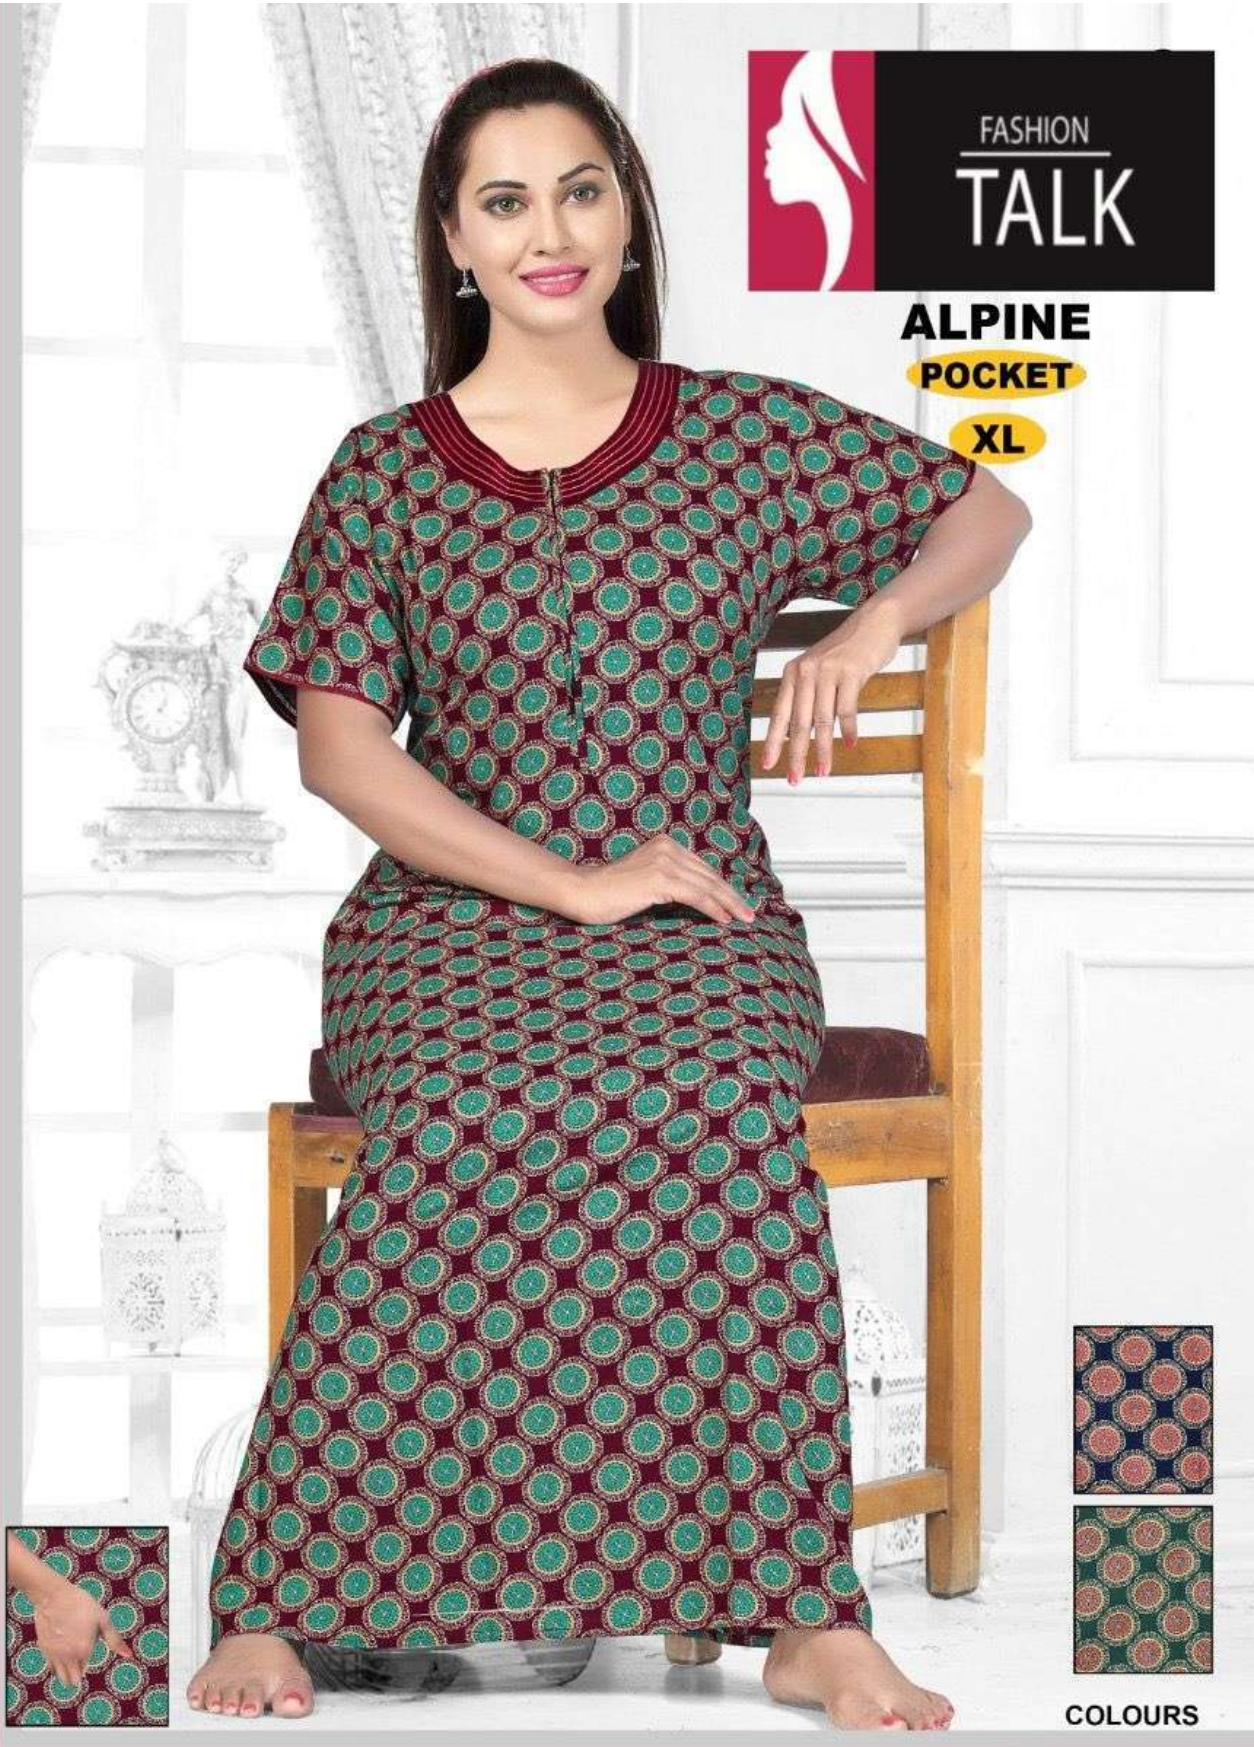

The Style You Looking For.....

**ALPINE**  
**POCKET**  
**XL**

COLOURS

**PREMIUM NIGHT WEAR 1 PC PACK**

**24**  
**IR-15762-A**

The Style You Looking For.....

**ALPINE**  
**POCKET**  
**XL**

COLOURS

**PREMIUM NIGHT WEAR 1 PC PACK**

**24**  
**IR-15762-A**

The Style You Looking For....

**ALPINE**  
**POCKET**  
**XL**

COLOURS

**PREMIUM NIGHT WEAR 1 PC PACK**

**24**  
**IR-15762-B**

The Style You Looking For....

**ALPINE**  
**POCKET**  
**XL**

COLOURS

**PREMIUM NIGHT WEAR 1 PC PACK**

**28**  
**IR-15762-C**