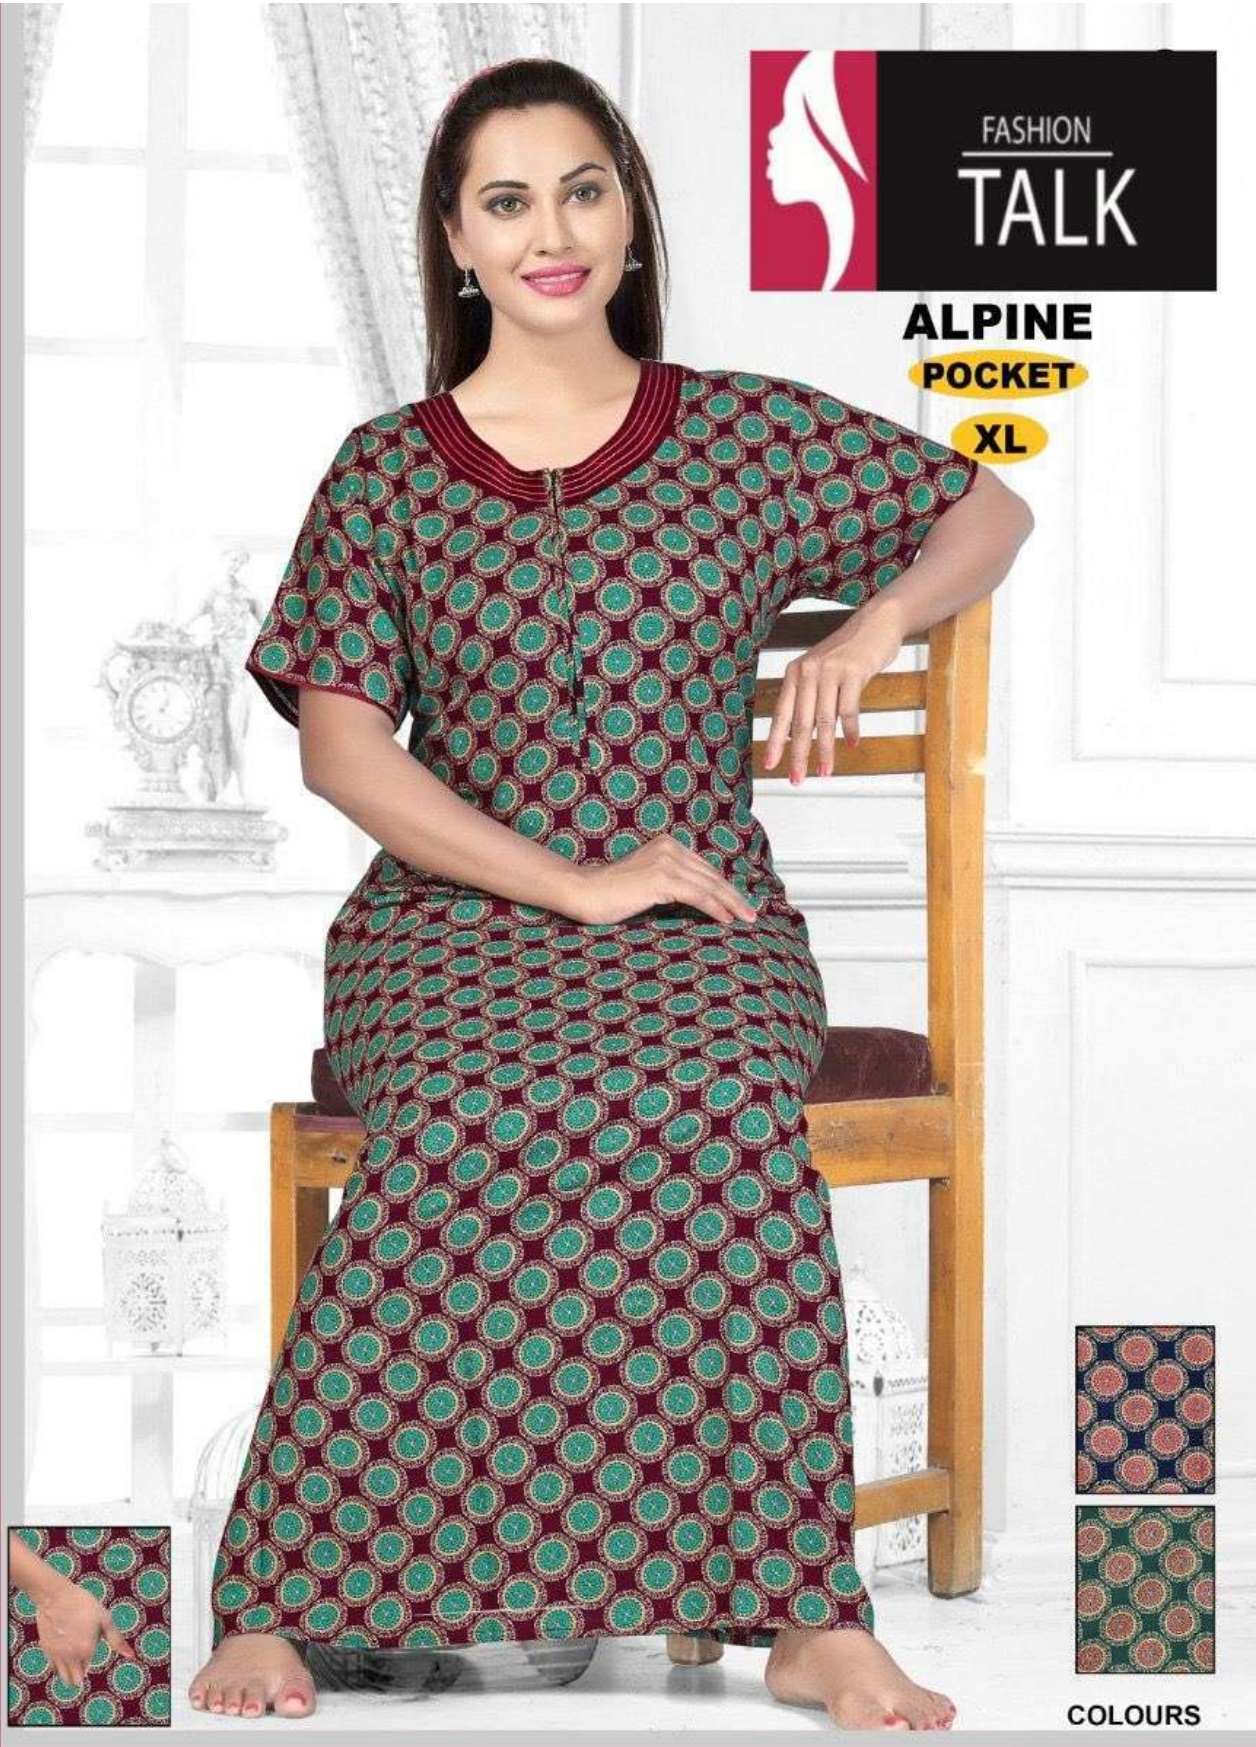

The Style You Looking For.....

ALPINE
POCKET
XL

COLOURS

PREMIUM NIGHT WEAR 1 PC PACK

24
IR-15762-A

The Style You Looking For.....

ALPINE
POCKET
XL

COLOURS

PREMIUM NIGHT WEAR 1 PC PACK

24
IR-15762-A

The Style You Looking For....

ALPINE
POCKET
XL

COLOURS

PREMIUM NIGHT WEAR 1 PC PACK

24
IR-15762-B

The Style You Looking For....

ALPINE
POCKET
XL

COLOURS

PREMIUM NIGHT WEAR 1 PC PACK

28
IR-15762-C