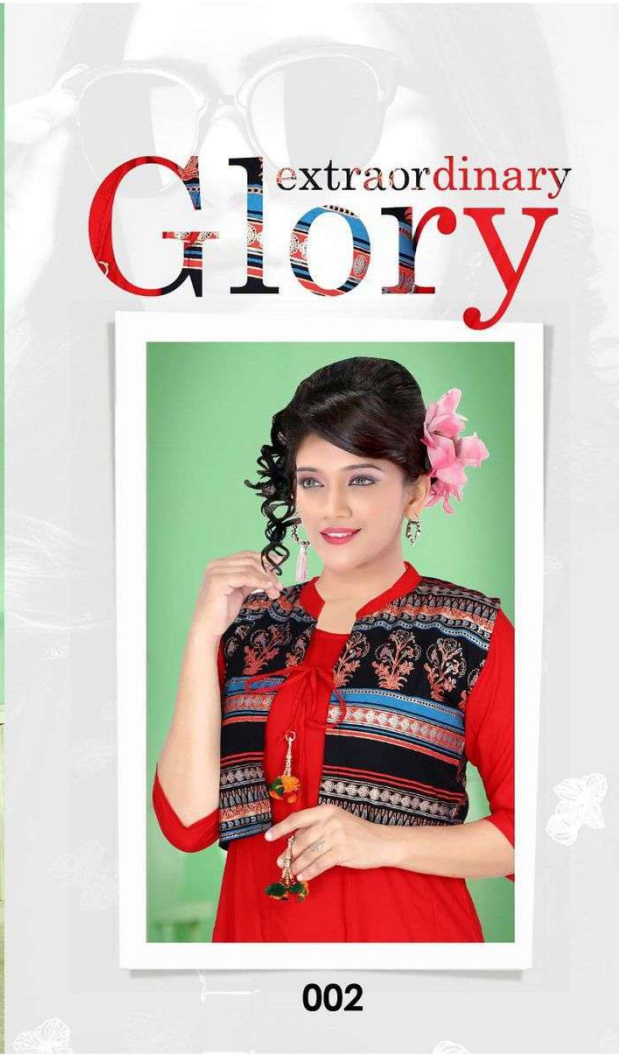

# GULABO

VOL-2

**Fabric -Rayon with block print**  
**Style-Flair with Jacket**

**M L XL XXL**

003

**BIGBOTTOM**  
FEEL OF INDIA  
**GULABO**

extraordinary  
**Glory**

002