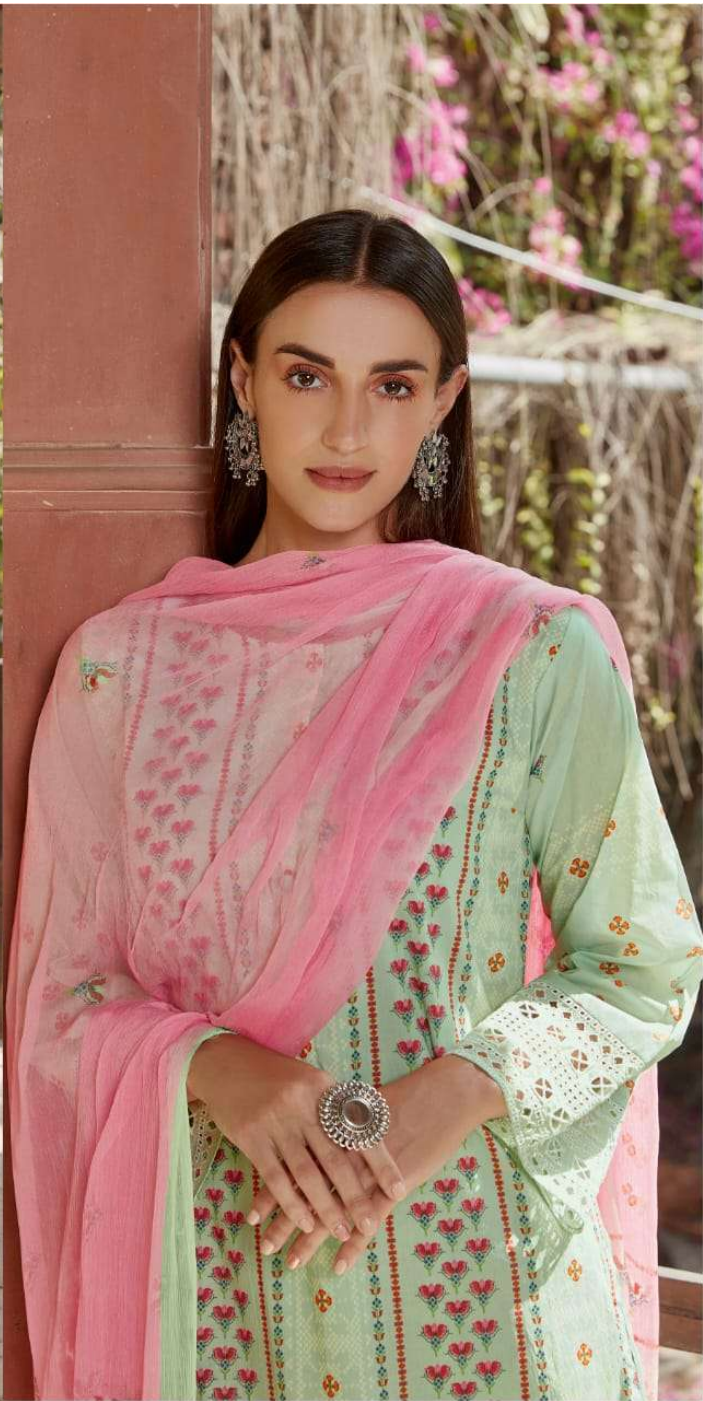

DESCRIPTION

TOP - CAMBRIC DIGITAL PRINT WITH EMBROIDERY SLEEVE

BOTTOM - CAMBRIC COMB

DUPATTA - GERMAN CHIFFON DIGITAL PRINTED

RATE

RS, 1395/-

TOTAL SUITS = 10 TOTAL AMOUNT - 13950/- AVG. RATE - 1395/-

Tiana