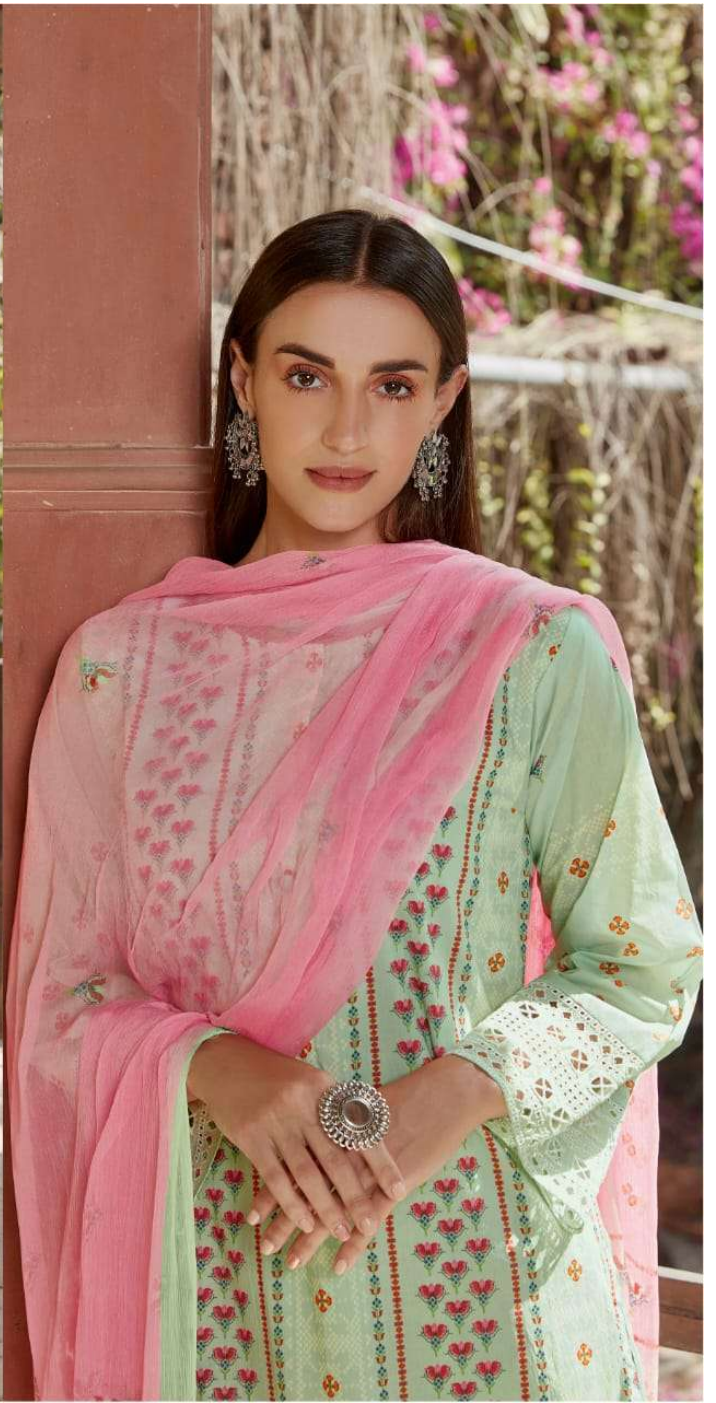

DESCRIPTION

TOP - CAMBRIC DIGITAL PRINT WITH EMBROIDERY SLEEVE

BOTTOM - CAMBRIC COMB

DUPATTA - GERMAN CHIFFON DIGITAL PRINTED

RATE

RS, 1395/-

TOTAL SUITS = 10 TOTAL AMOUNT - 13950/- AVG. RATE - 1395/-

Tiana