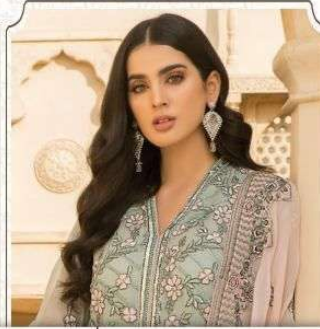

HELLO TO EVERYONE

D.NO	TOP	INNER	BOTTOM	DUPATTA
14001	FOX GEORGETTE (HEAVY EMBROIDERY)	SANTOON	SANTOON	HEAVY NAZMEEN
14002	FOX GEORGETTE (HEAVY EMBROIDERY)	SANTOON	SANTOON	HEAVY NAZMEEN
14003	FOX GEORGETTE (HEAVY EMBROIDERY)	SANTOON	SANTOON	HEAVY NAZMEEN

AVERAGE RATE :- 1259 + GST

Thank's For Your Support

HEAVY EMBROIDERY IN ALL PIECES