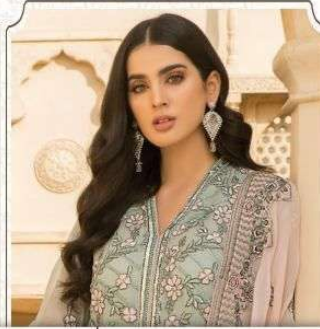

Rose ERINA

D.NO.14001

D.NO.14002

D.NO.14003

Rose ERINA

SHANAYA
f i

HELLO TO EVERYONE

D.NO	TOP	INNER	BOTTOM	DUPATTA
14001	FOX GEORGETTE (HEAVY EMBROIDERY)	SANTOON	SANTOON	HEAVY NAZMEEN
14002	FOX GEORGETTE (HEAVY EMBROIDERY)	SANTOON	SANTOON	HEAVY NAZMEEN
14003	FOX GEORGETTE (HEAVY EMBROIDERY)	SANTOON	SANTOON	HEAVY NAZMEEN