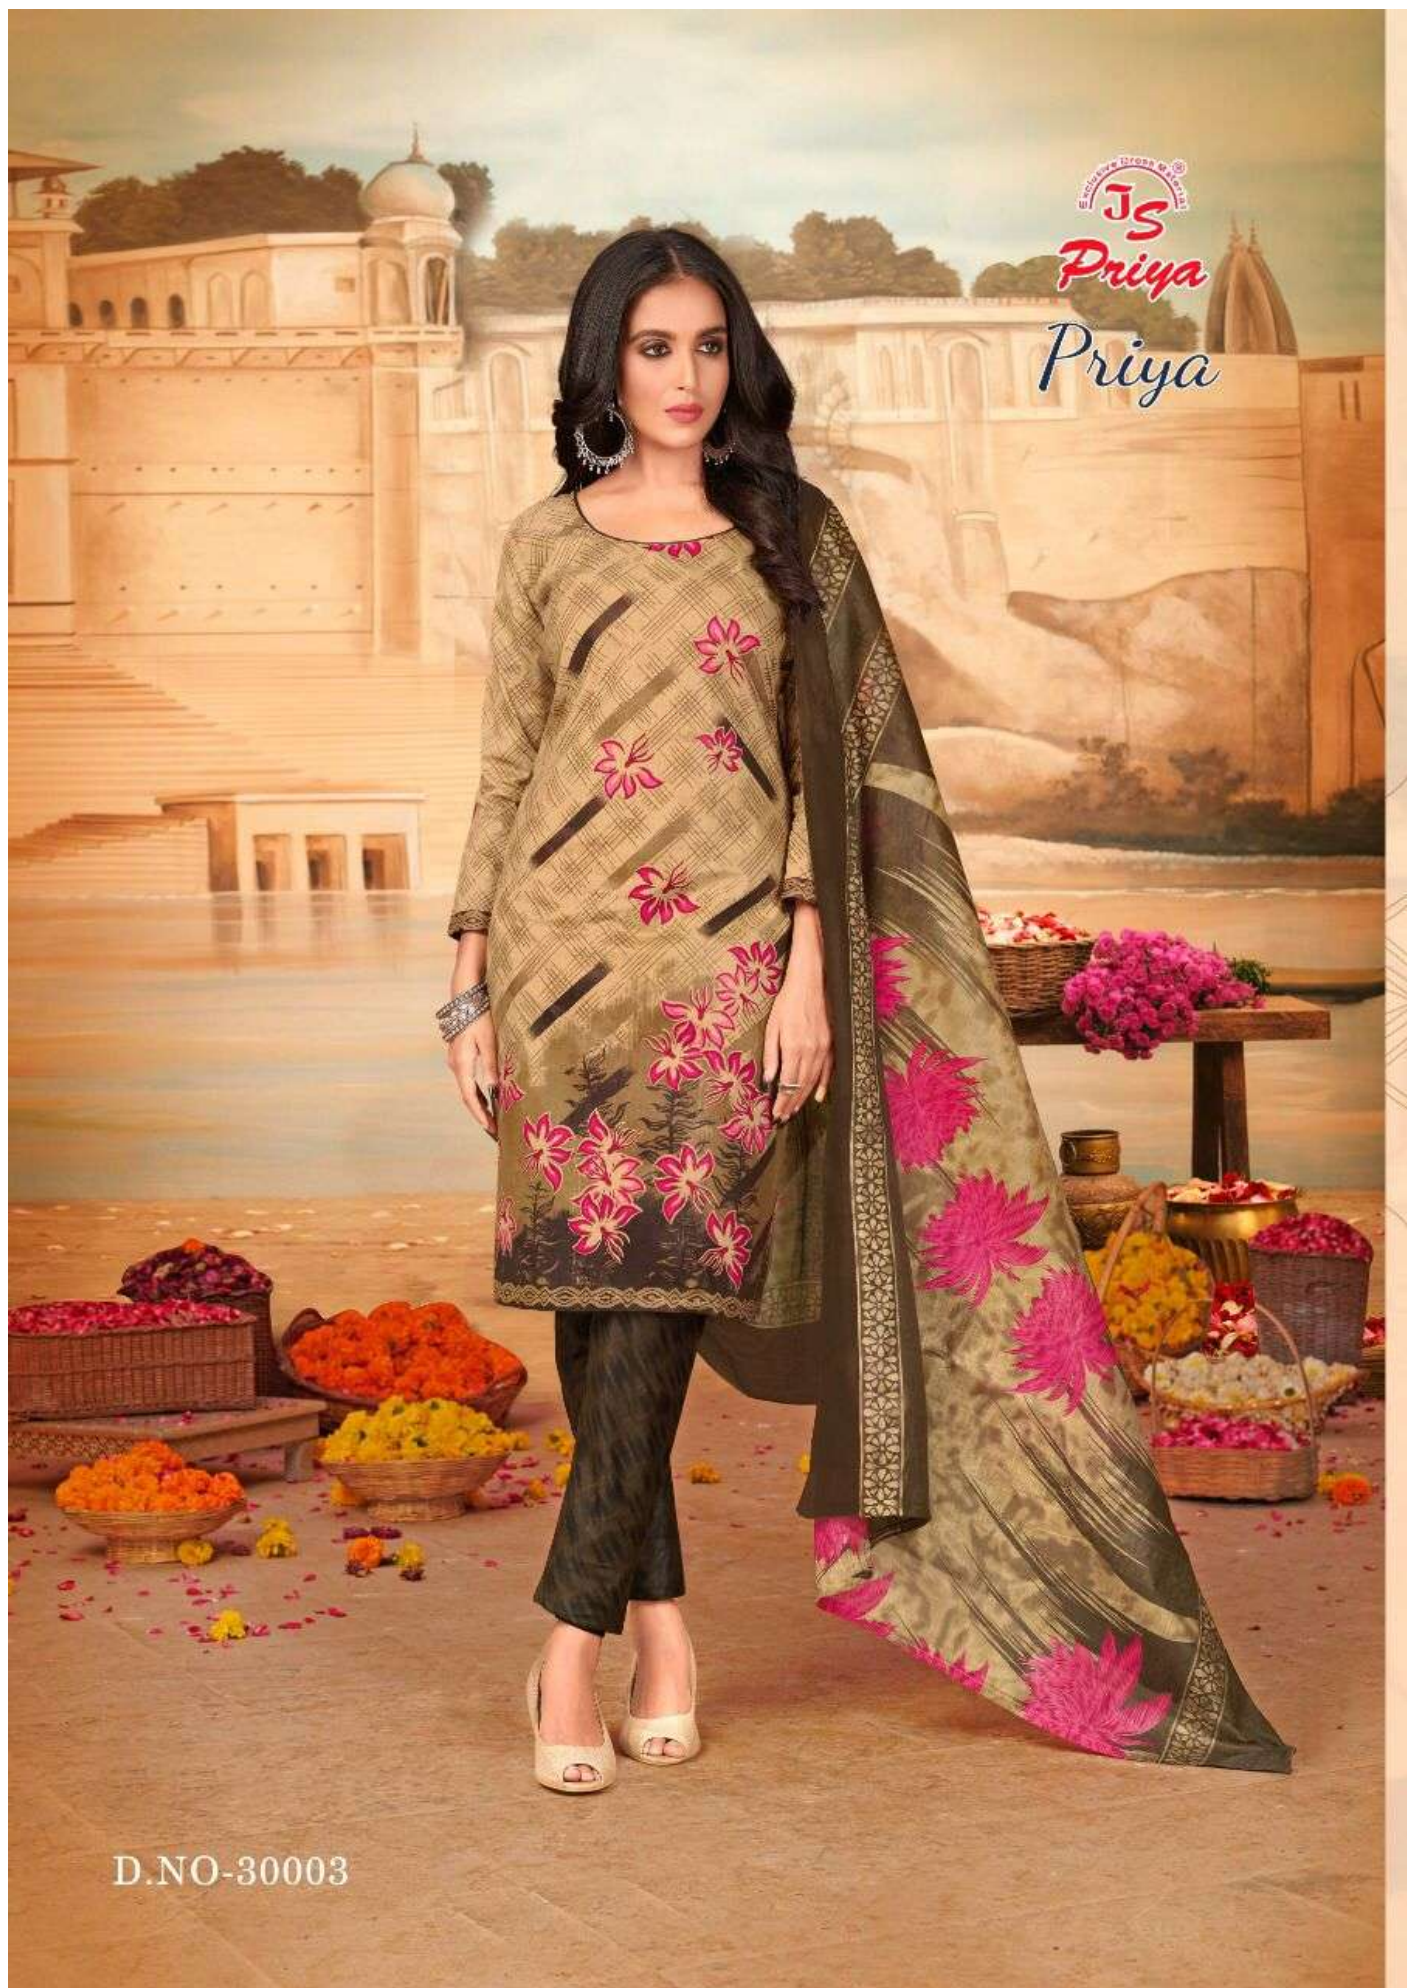

JS  
Priya

Priya  
Vol-30

JS  
Priya

Priya  
Vol-30

EXCLUSIVO DESIGN BY SANGHVI  
**JS**  
*Priya*

*Priya*

D.NO-30011

JS  
Priya  
Priya

D.NO-30014

JS  
Priya  
Priya

D.NO-30015

Exclusive Dress Material  
**JS**  
*Priya*  
*Priya*

D.NO-30007

JS  
Priya  
Priya

D.NO-30003

Exclusive Dress Material  
**JS**  
*Priya*  
*Priya*

D.NO-30010

Exclusive Design & Brand  
**JS**  
*Priya*  
*Priya*

D.NO-30008

JS  
Priya  
Priya

D.NO-30002

Leopards Orange & Blue  
**JS**  
*Priya*  
*Priya*

D.NO-30006

Vertical text on the right side of the page, likely a brand name or slogan, written in a decorative font.