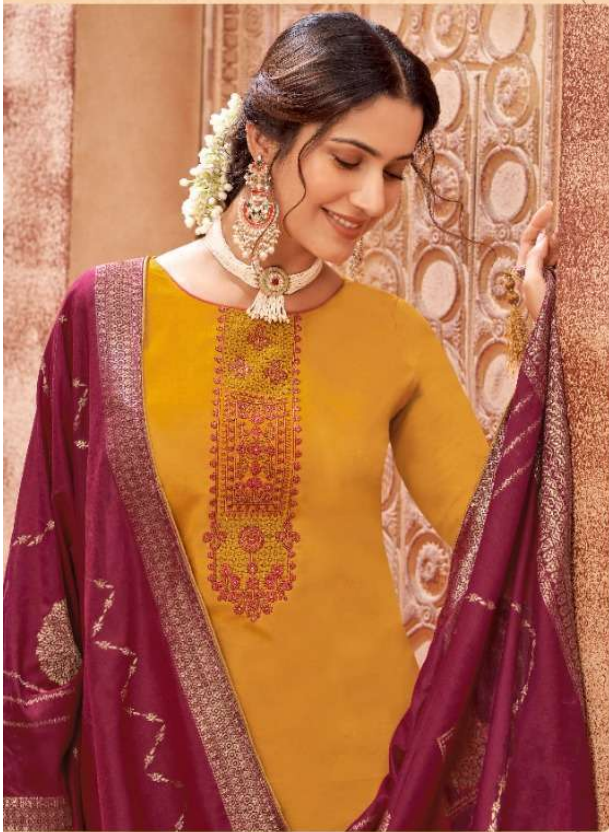

देवमी
Devmi
Devine and beautiful..!!

देवमी
Devmmii

Celebrating Heritage

A celebratory style with conventional appeal

862-004

Regal Revelry

A celebration of all things royal.

862-003

देवमी
Deviii

Exemplary Composition
Flamingo fabric added to the ensemble style

862-007

देवमी
Devmi
Devine and beautiful..!!

Festive Fervor

A vibrant, tasteful and sassy addition to your festivities

862-001

देवमी
Devmii

देवमी
Devmii

Vintage Finesse
Soft, subtle, and exuding a vintage appeal.

862-002

Culture Rejoiced

A joyful concurrence of convention and style

862-006

862-008

Finespun Motifs