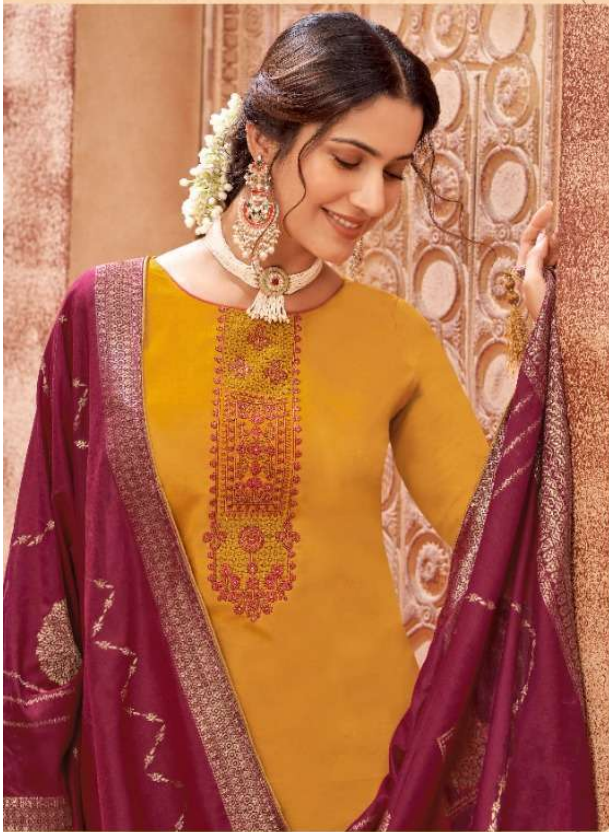

देवमी
Devmi
Devine and beautiful..!!

देवमी
Devmmii

Celebrating Heritage

A celebratory style with conventional appeal

862-004

Regal Revelry

A celebration of all things royal.

862-003

देवमी
Deviii

Exemplary Composition
Flamingo fabric added to the ensemble style

862-007

देवमी
Devmi
Devine and beautiful..!!

Festive Fervor

A vibrant, tasteful and sassy addition to your festivities

862-001

देवमी
Devmii

देवमी
Devmii

Vintage Finesse
Soft, subtle, and exuding a vintage appeal.

862-002

देवी
Devini

Culture Rejoiced

A joyful concurrence of convention and style

862-006

862-008

Finespun Motifs

A beautiful conglomeration of florals and geometry

देवी
Devmi
Divine and beautiful..!!

862-001

862-002

862-003

862-004

862-005