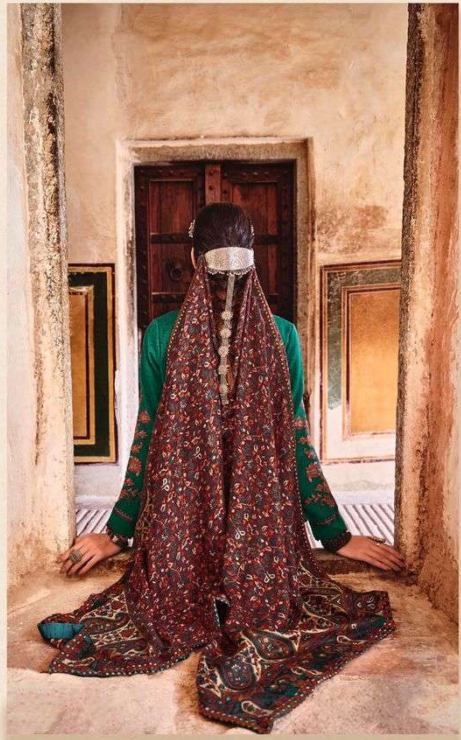

ممتاز آرٹس
MUMTAZ ARTS®
Kashmiri Art

Kani Cashmeres
4002