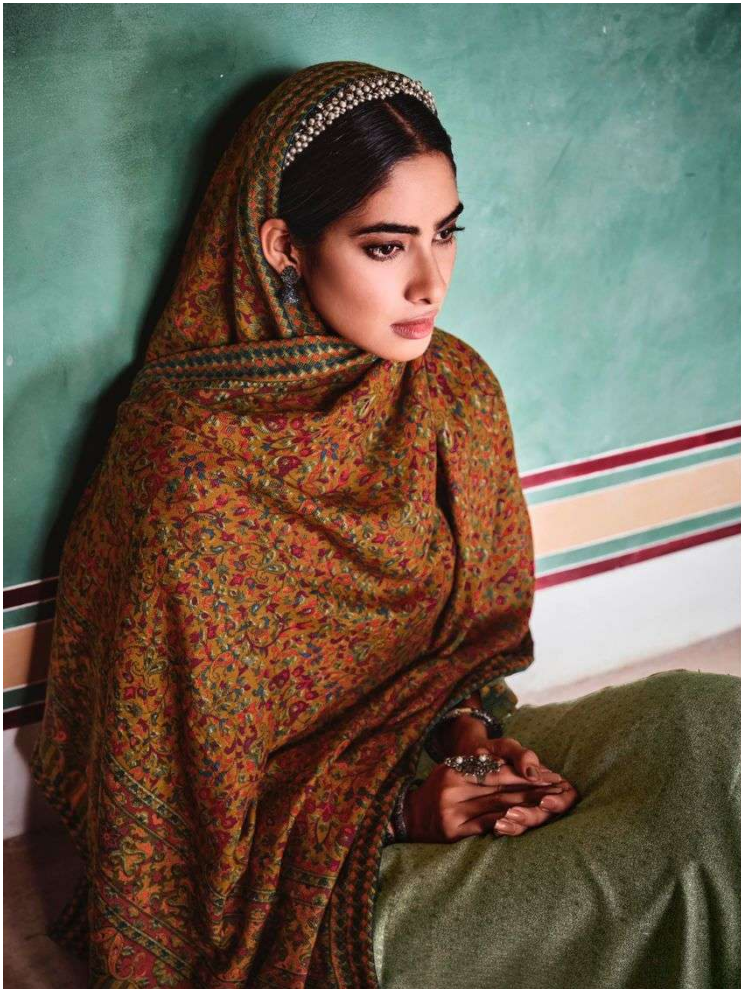

ممتاز آرٹس
MUMTAZ ARTS®
Rajpuri to the World