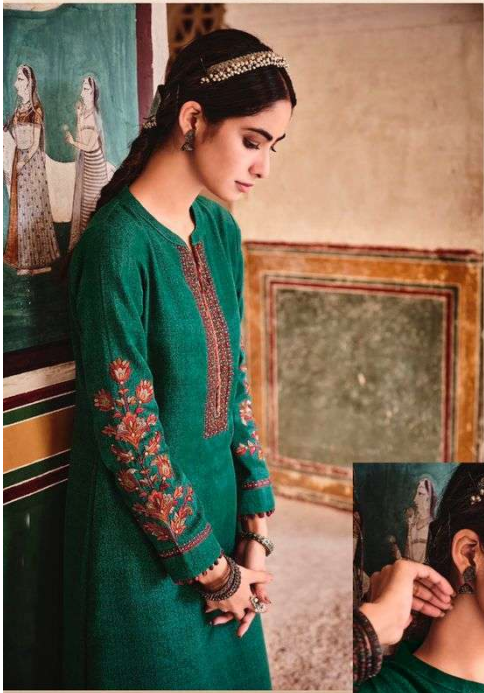

ممتاز آرٹس
MUMTAZ ARTS®
Rajpuri & Sons

Kani Cashmeres
4001