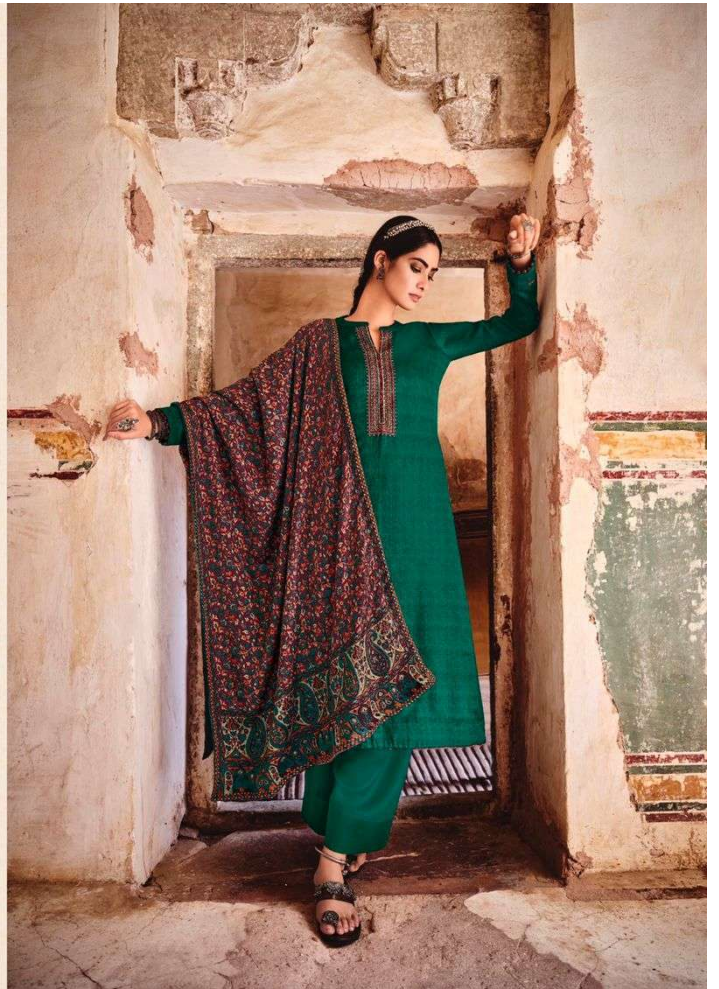

ممتاز آرٹس
MUMTAZ ARTS®
Rajpuri & Sons

Kani Cashmeres
4001