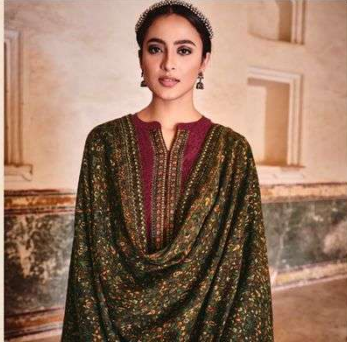

ممتاز آرٹس
MUMTAZ ARTS®
Purveyors of Design

Kani Cashmeres
4006