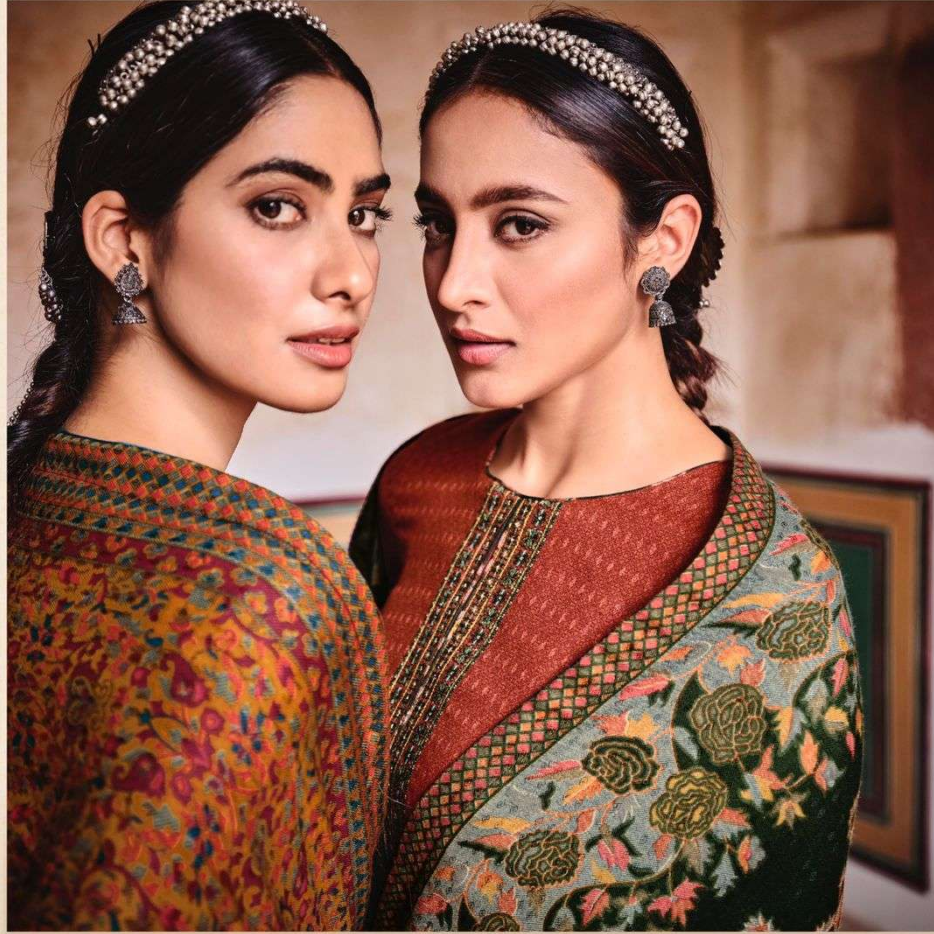

ممتاز آرٹس
MUMTAZ ARTS®
Signature of Design