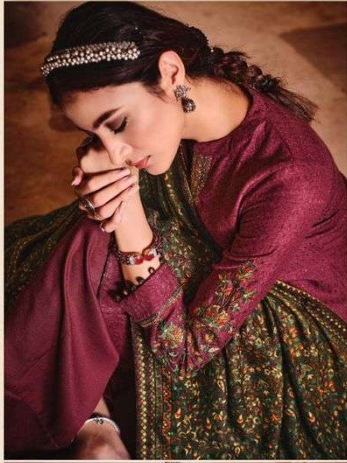

ممتاز آرٹس
MUMTAZ ARTS®
Purveyors of Design

Kani Cashmeres
4006