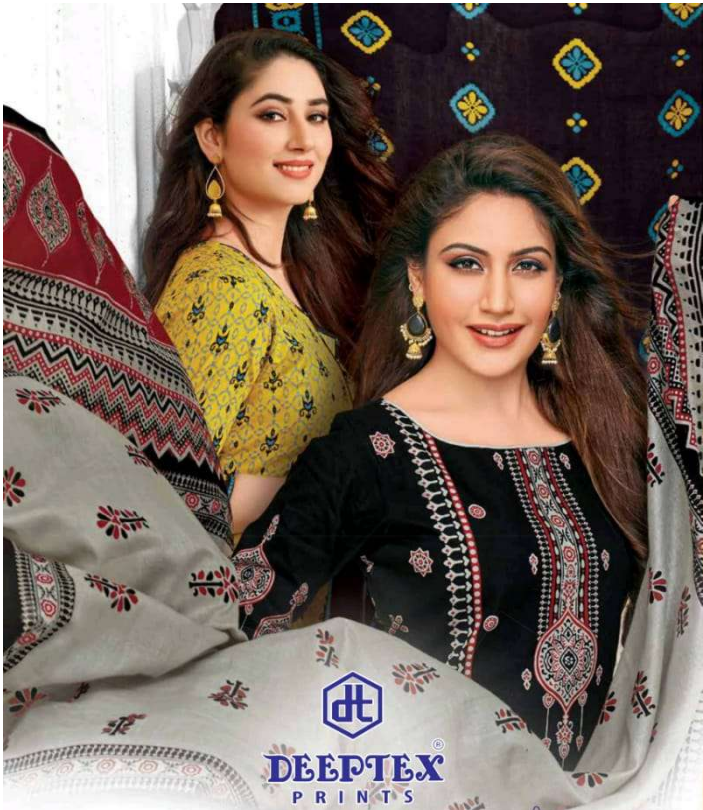

Miss India  
the eternal beauty...

Maharani  
the fashion queen...

**DEEPTEX**<sup>®</sup>  
PRINTS  
VOL.62

Miss India  
the eternal beauty...

Maharani  
the fashion queen...

**DEEPTEX**<sup>®</sup>  
PRINTS  
VOL.62

6218

6219

6206

6207

6208

6209

6220

**dt**  
**DEEPTEX**  
PRINTS  
Vol 62

6221

6210

6211

6212

6213

6214

6222

6223

6224

6225

6226

DEEPTEX  
PRINTS

*Disha Parmar*  
Disha Parmar  
(TV Actress)  
The leading Lady of  
Woh Apna Sa

*Lots of Love*

*Surbhi*  
Surbhi Chandna  
(TV Actress)  
The leading Lady of  
Naagin 5

6201