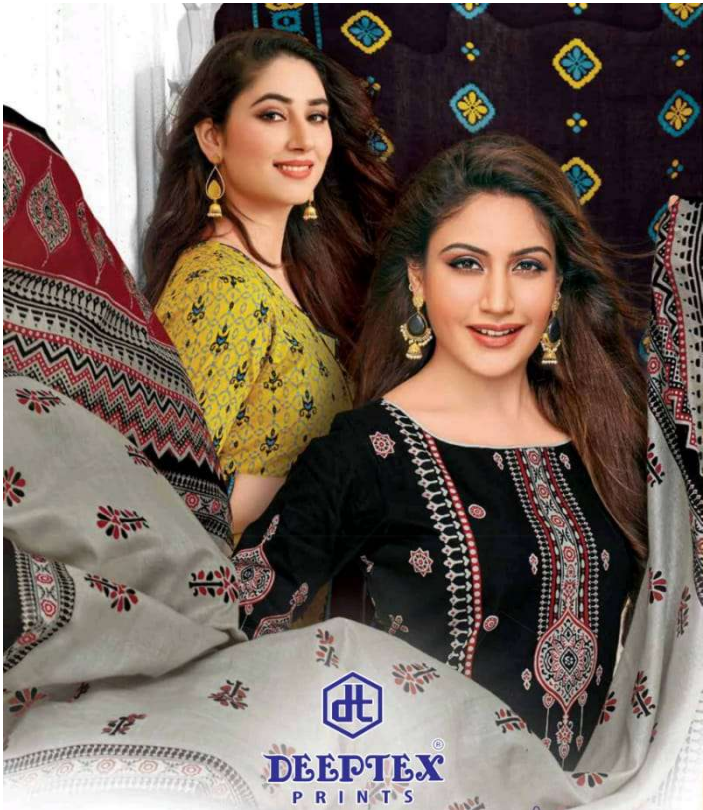

Miss India
the eternal beauty...

Maharani
the fashion queen...

DEEPTEX[®]
PRINTS
VOL.62

Miss India
the eternal beauty...

Maharani
the fashion queen...

DEEPTEX[®]
PRINTS
VOL.62

6201 6202 6203 6204 6205

6215 6216 6217 6218 6219

6206 6207 6208 6209

6220

dt
DEEPTEX
PRINTS
Vol 62

6221

6210 6211 6212 6213 6214

6222 6223 6224 6225 6226

DEEPTEX
PRINTS

Disha Parmar
Disha Parmar
(TV Actress)
The leading Lady of
Woh Apna Sa

Lots of Love

Surbhi
Surbhi Chandna
(TV Actress)
The leading Lady of
Naagin 5

6201

6208

6209

DEEPTEX
PRINTS

DEEPTEX
PRINTS

DEEPTEX
PRINTS