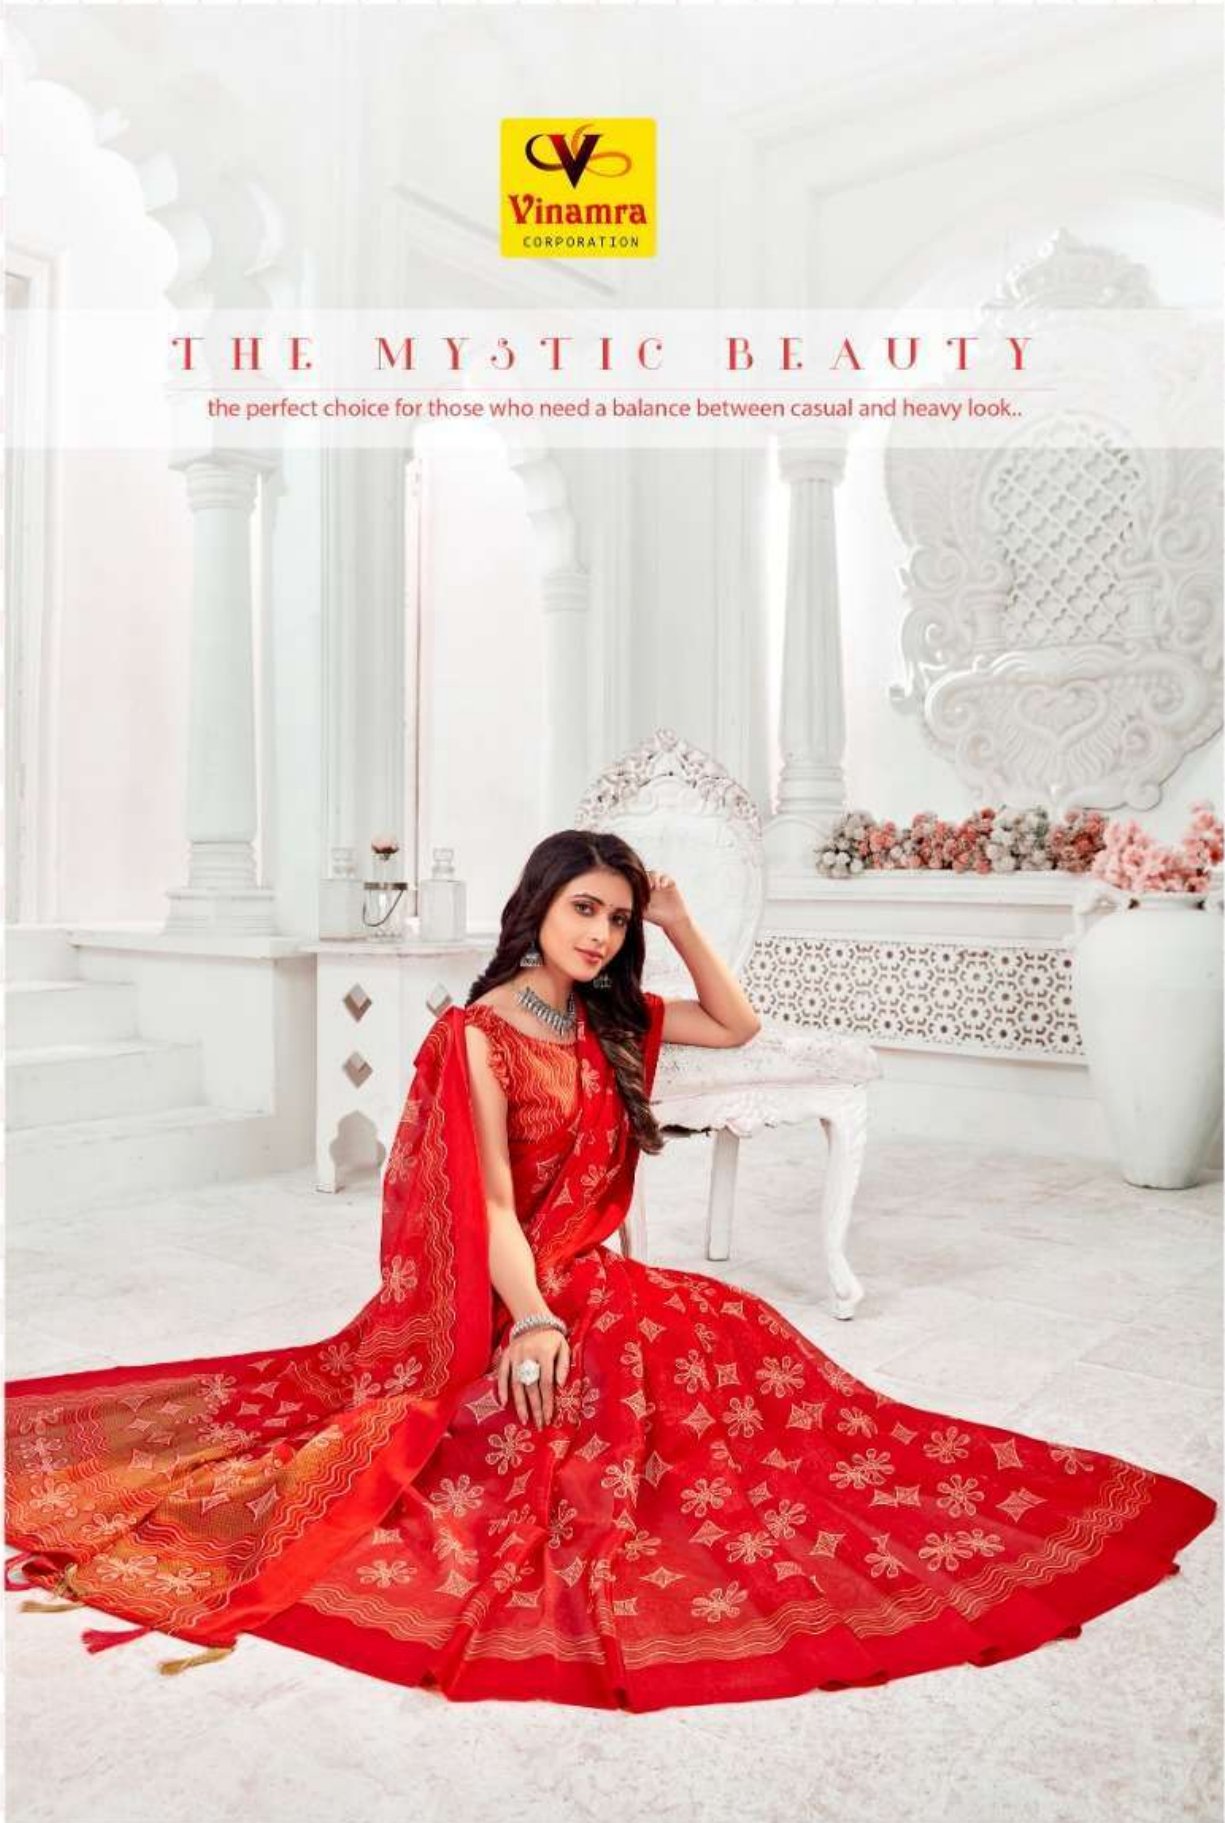

1061

1066

THE MYSTIC BEAUTY

the perfect choice for those who need a balance between casual and heavy look..

Simran Chiffon (Satin)

Season 06

THE MYSTIC BEAUTY

the perfect choice for those who need a balance between casual and heavy look..

1068

FOREVER FEEL

a graceful design that makes u look a complete woman...

1069

THE SWEETLY FEMININE
the enigmatic combination of green and subtle brown along with a rich border exudes brilliant fashion.....