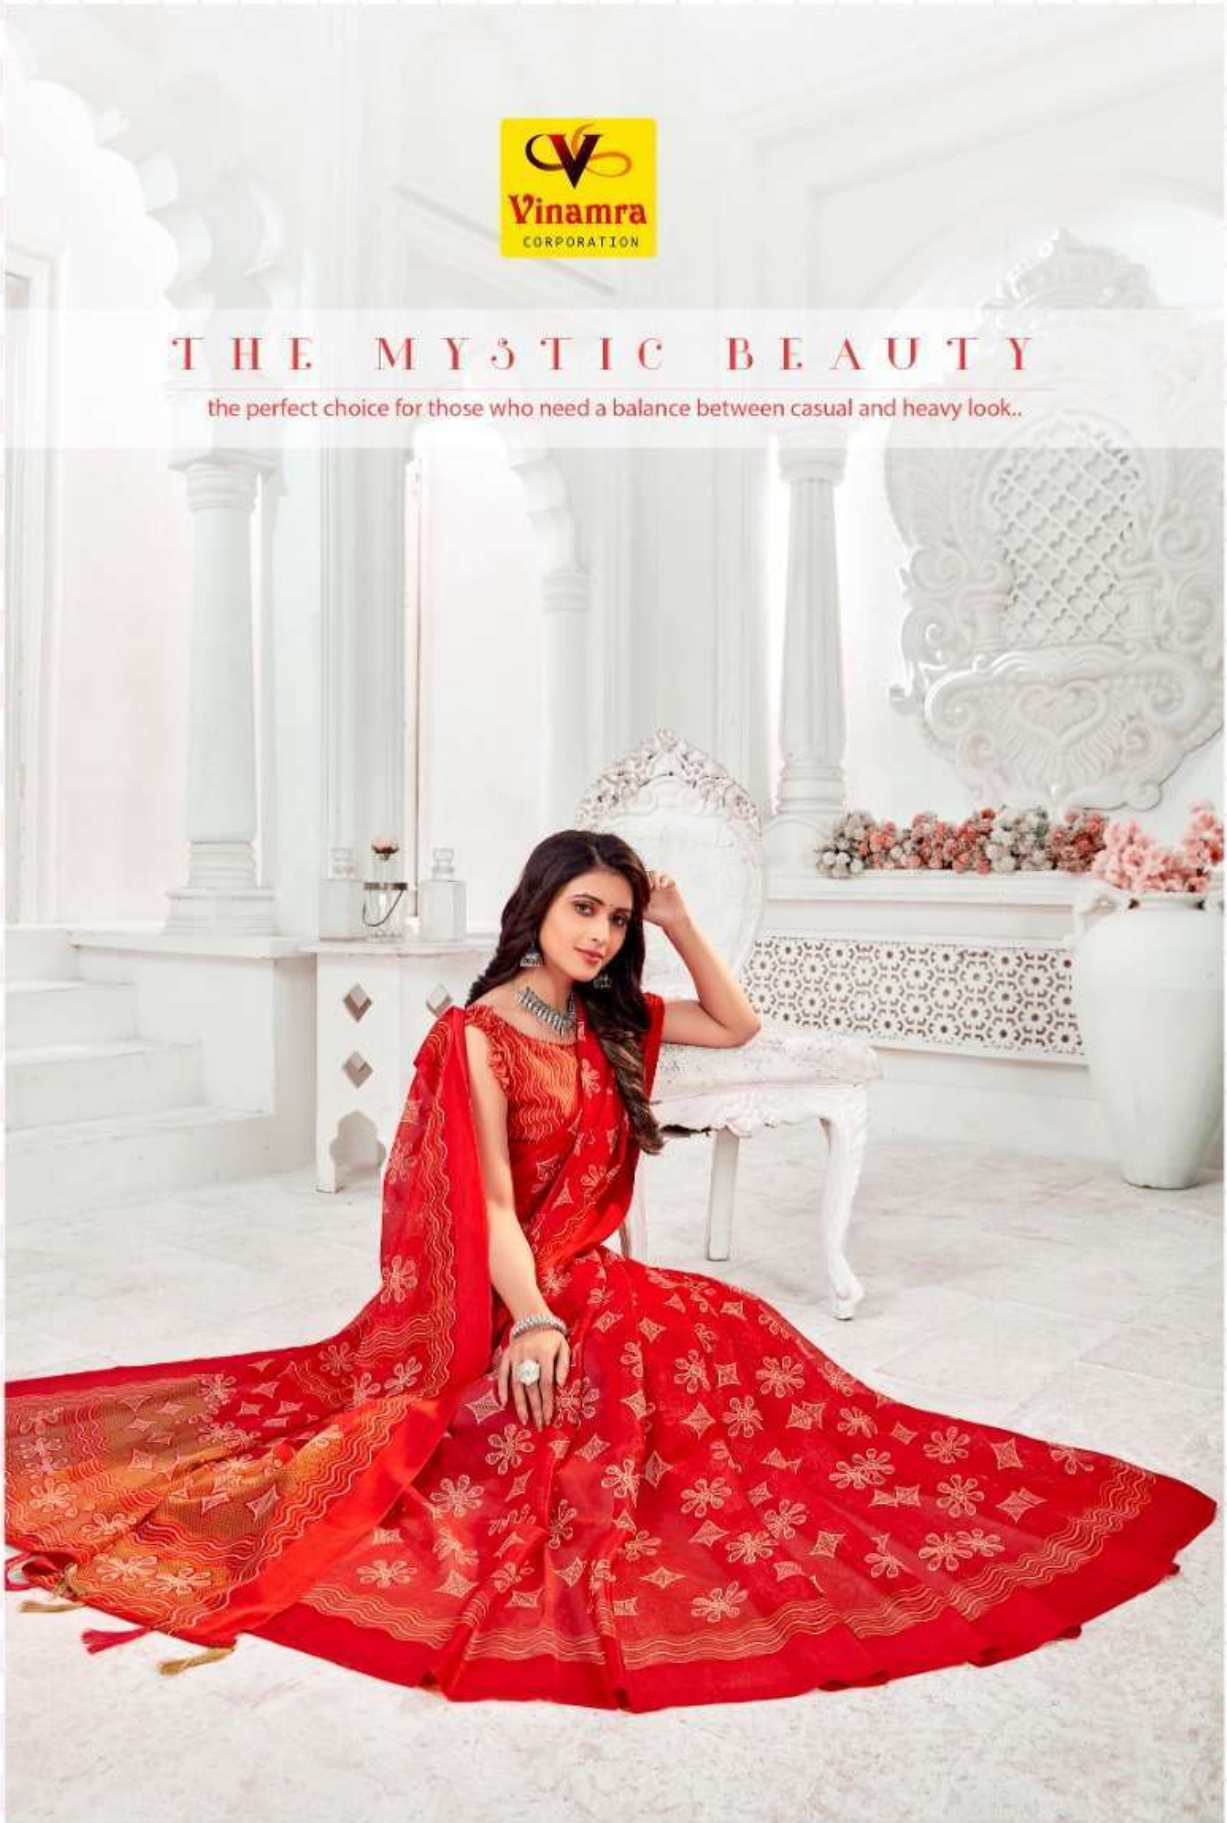

1061

1066

THE MYSTIC BEAUTY

the perfect choice for those who need a balance between casual and heavy look..

Simran Chiffon (Satin)
Season 06

THE MYSTIC BEAUTY

the perfect choice for those who need a balance between casual and heavy look..

1068

FOREVER FEEL

a graceful design that makes u look a complete woman...

1069

THE SWEETLY FEMININE
the enigmatic combination of green and subtle brown along with a rich border exudes brilliant fashion.....