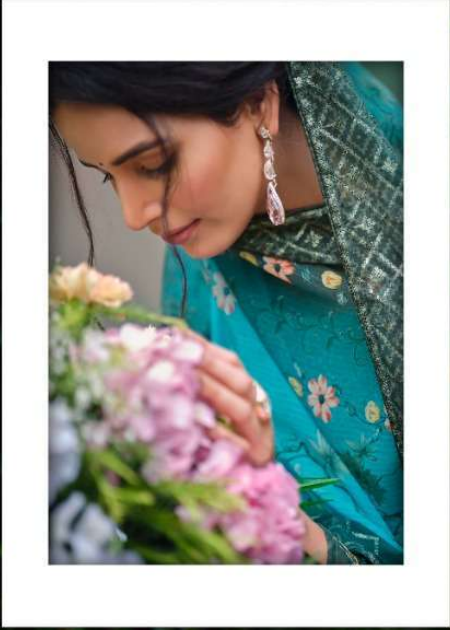

HANSA  
~2706~

HANSA  
SHEER  
SAREES

SAHELI

HUSNA  
*Arca*

TOP	GEORGETTE DIGITAL PRINT WITH WORK
INNER	SANTOON DYED
BOTTOM	SANTOON DYED
DUPPATA	GEORGETTE DIGITAL PRINT WITH WORK

HANSA  
~2703~

HANSA  
~2704~

  
**HANSA**

Evoke your ethnic ethos with this beautifully crafted dress with embroidery details.

~2701~

~2702~

~2703~

~2704~

~2705~

~2706~