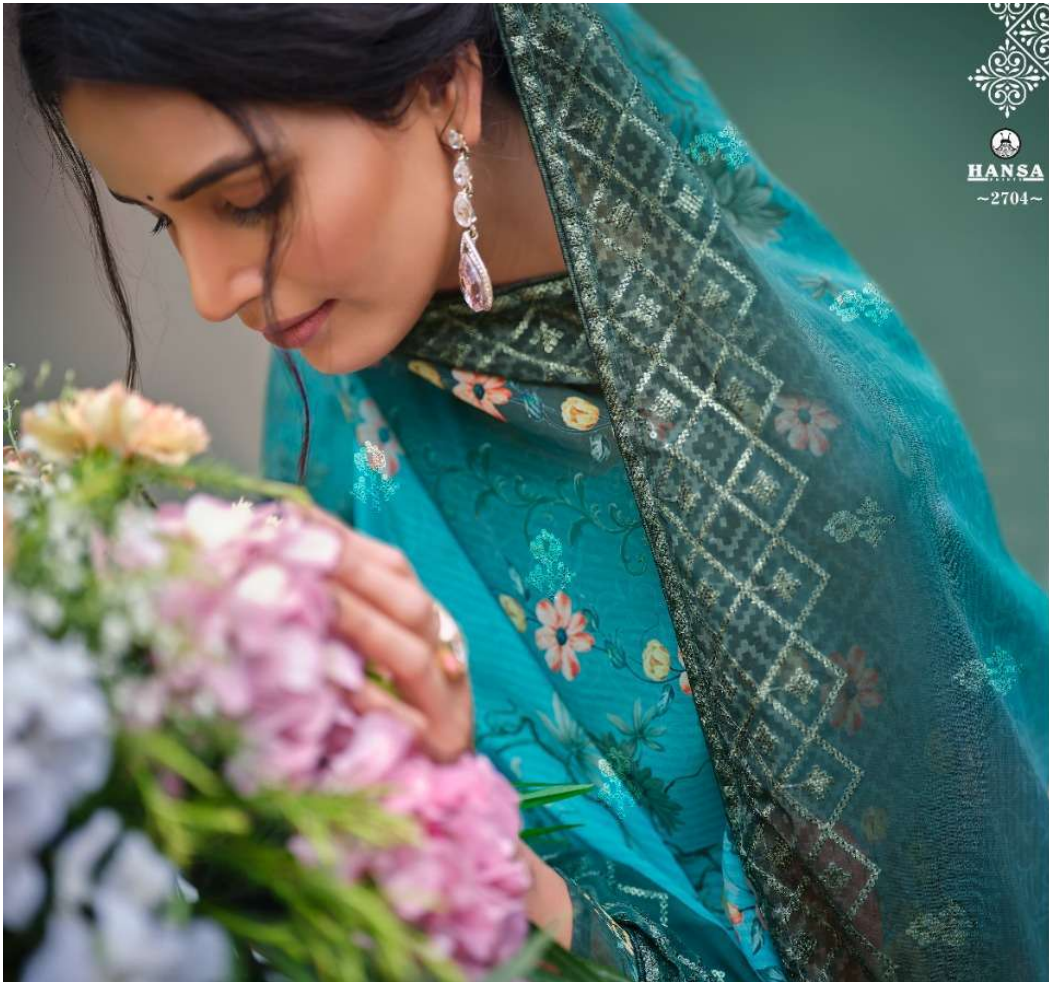

HANSA  
~2706~

HANSA  
SAREES

SAHELI

HUSNA

TOP	GEORGETTE DIGITAL PRINT WITH WORK
INNER	SANTOON DYED
BOTTOM	SANTOON DYED
DUPPATA	GEORGETTE DIGITAL PRINT WITH WORK

HANSA  
~2703~

HANSA  
~2704~

  
**HANSA**