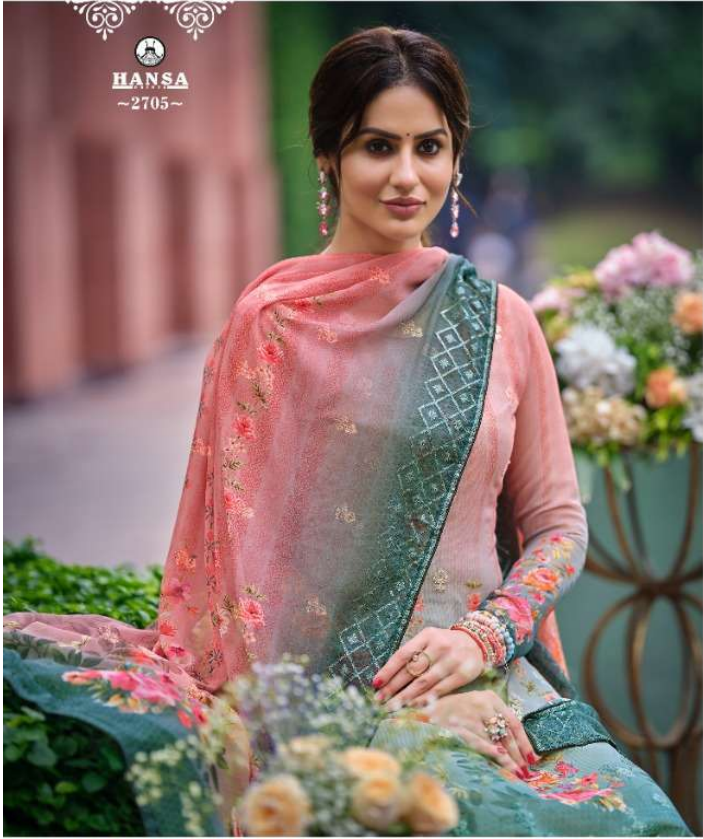

HANSA  
~2706~

HANSA  
SHEER  
SAREES

SAHELI

HUSNA  
*Arca*

TOP	GEORGETTE DIGITAL PRINT WITH WORK
INNER	SANTOON DYED
BOTTOM	SANTOON DYED
DUPPATA	GEORGETTE DIGITAL PRINT WITH WORK

HANSA  
~2703~

HANSA  
~2704~

  
**HANSA**

Evoke your ethnic ethos with this beautifully crafted dress with embroidery details.

~2701~

~2702~

~2703~

~2704~

~2705~

~2706~