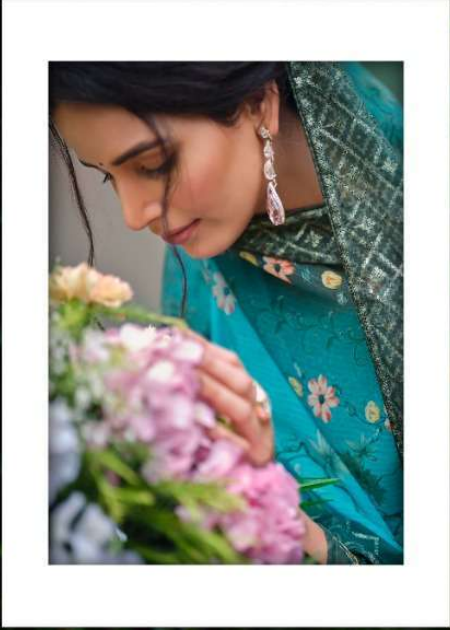

HANSA  
~2706~

HANSA  
SAREES

SAHELI

HUSNA

TOP	GEORGETTE DIGITAL PRINT WITH WORK
INNER	SANTOON DYED
BOTTOM	SANTOON DYED
DUPPATA	GEORGETTE DIGITAL PRINT WITH WORK

HANSA  
~2703~

HANSA  
~2704~

  
**HANSA**

Evoke your ethnic ethos with this beautifully crafted dress with embroidery details.

~2701~

~2702~

~2703~

~2704~

~2705~

~2706~