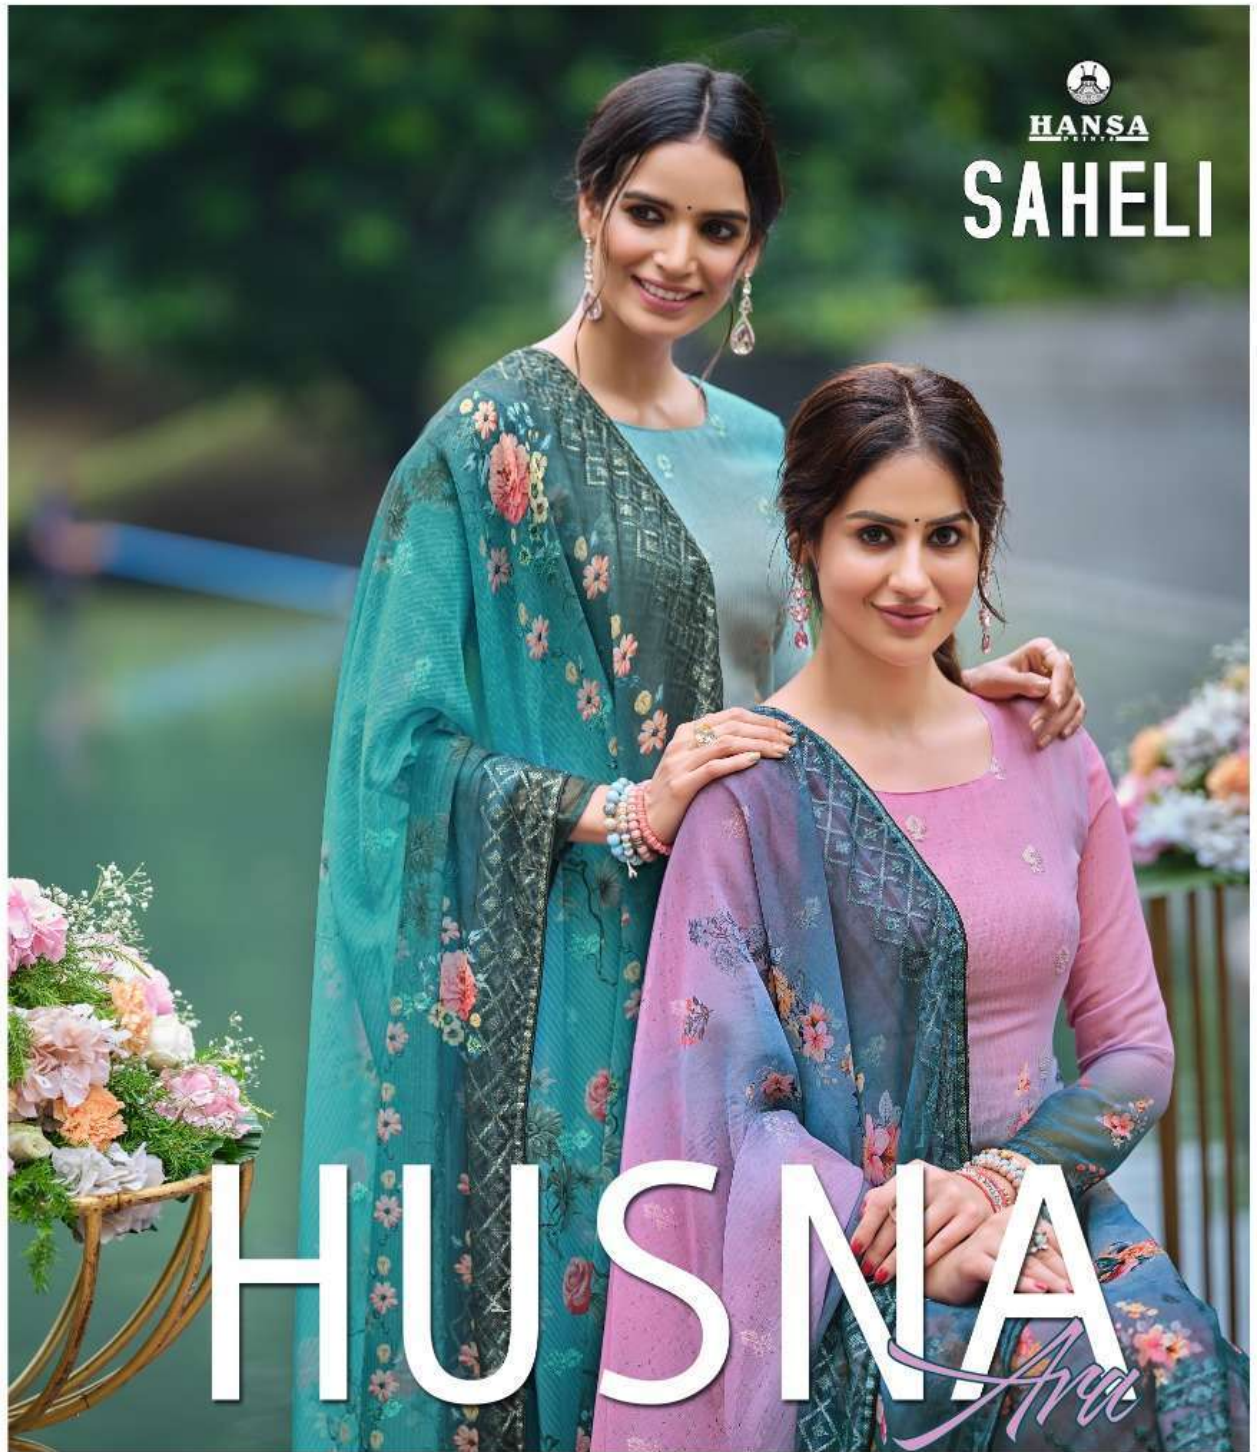

HANSA  
~2706~

HANSA  
SAREES

SAHELI

HUSNA

TOP	GEORGETTE DIGITAL PRINT WITH WORK
INNER	SANTOON DYED
BOTTOM	SANTOON DYED
DUPPATA	GEORGETTE DIGITAL PRINT WITH WORK

HANSA  
~2703~

HANSA  
~2704~

  
**HANSA**

Evoke your ethnic ethos with this beautifully crafted dress with embroidery details.

~2701~

~2702~

~2703~

~2704~

~2705~

~2706~