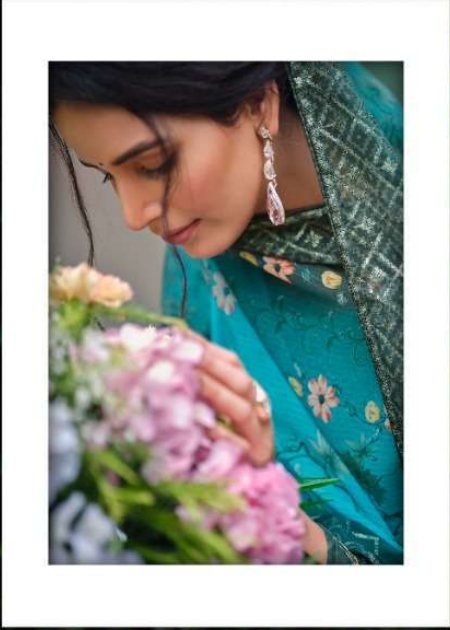

HANSA
~2706~

HANS SAHELI

SAHELI

HUSNA

TOP	GEORGETTE DIGITAL PRINT WITH WORK
INNER	SANTOON DYED
BOTTOM	SANTOON DYED
DUPPATA	GEORGETTE DIGITAL PRINT WITH WORK

HANSA
~2703~

HANSA
~2704~

HANSA
~2702~

HANSA

Evoke your ethnic ethos with this beautifully crafted dress with embroidery details.

~2701~

~2702~

~2703~

~2704~

~2705~

~2706~