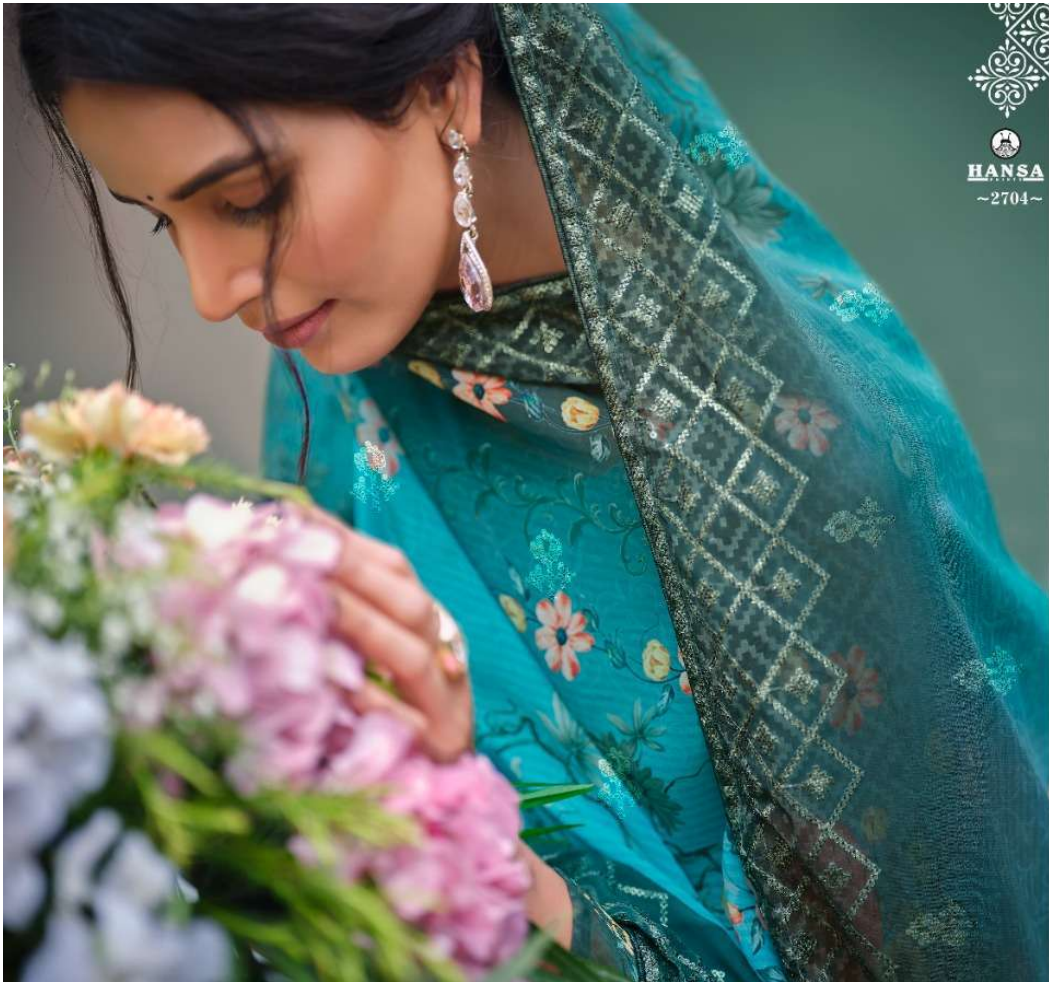

HANSA  
~2706~

HANSA  
SHEER  
SAREES

SAHELI

HUSNA  
*Arca*

TOP	GEORGETTE DIGITAL PRINT WITH WORK
INNER	SANTOON DYED
BOTTOM	SANTOON DYED
DUPPATA	GEORGETTE DIGITAL PRINT WITH WORK

HANSA  
~2703~

HANSA  
~2704~