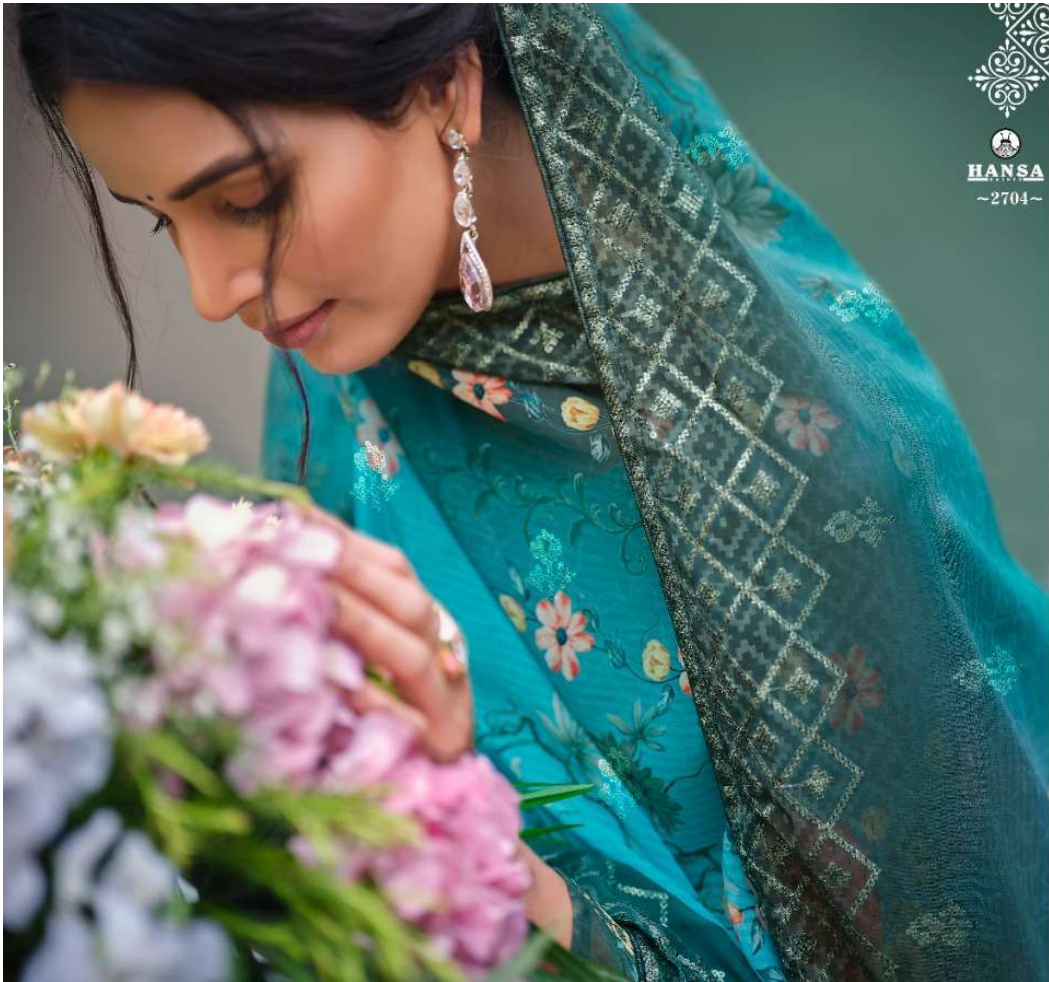

HANSA
~2706~

HANS SAHELI

SAHELI

HUSNA

TOP	GEORGETTE DIGITAL PRINT WITH WORK
INNER	SANTOON DYED
BOTTOM	SANTOON DYED
DUPPATA	GEORGETTE DIGITAL PRINT WITH WORK

HANSA
~2703~

HANSA
~2704~

HANSA
~2702~