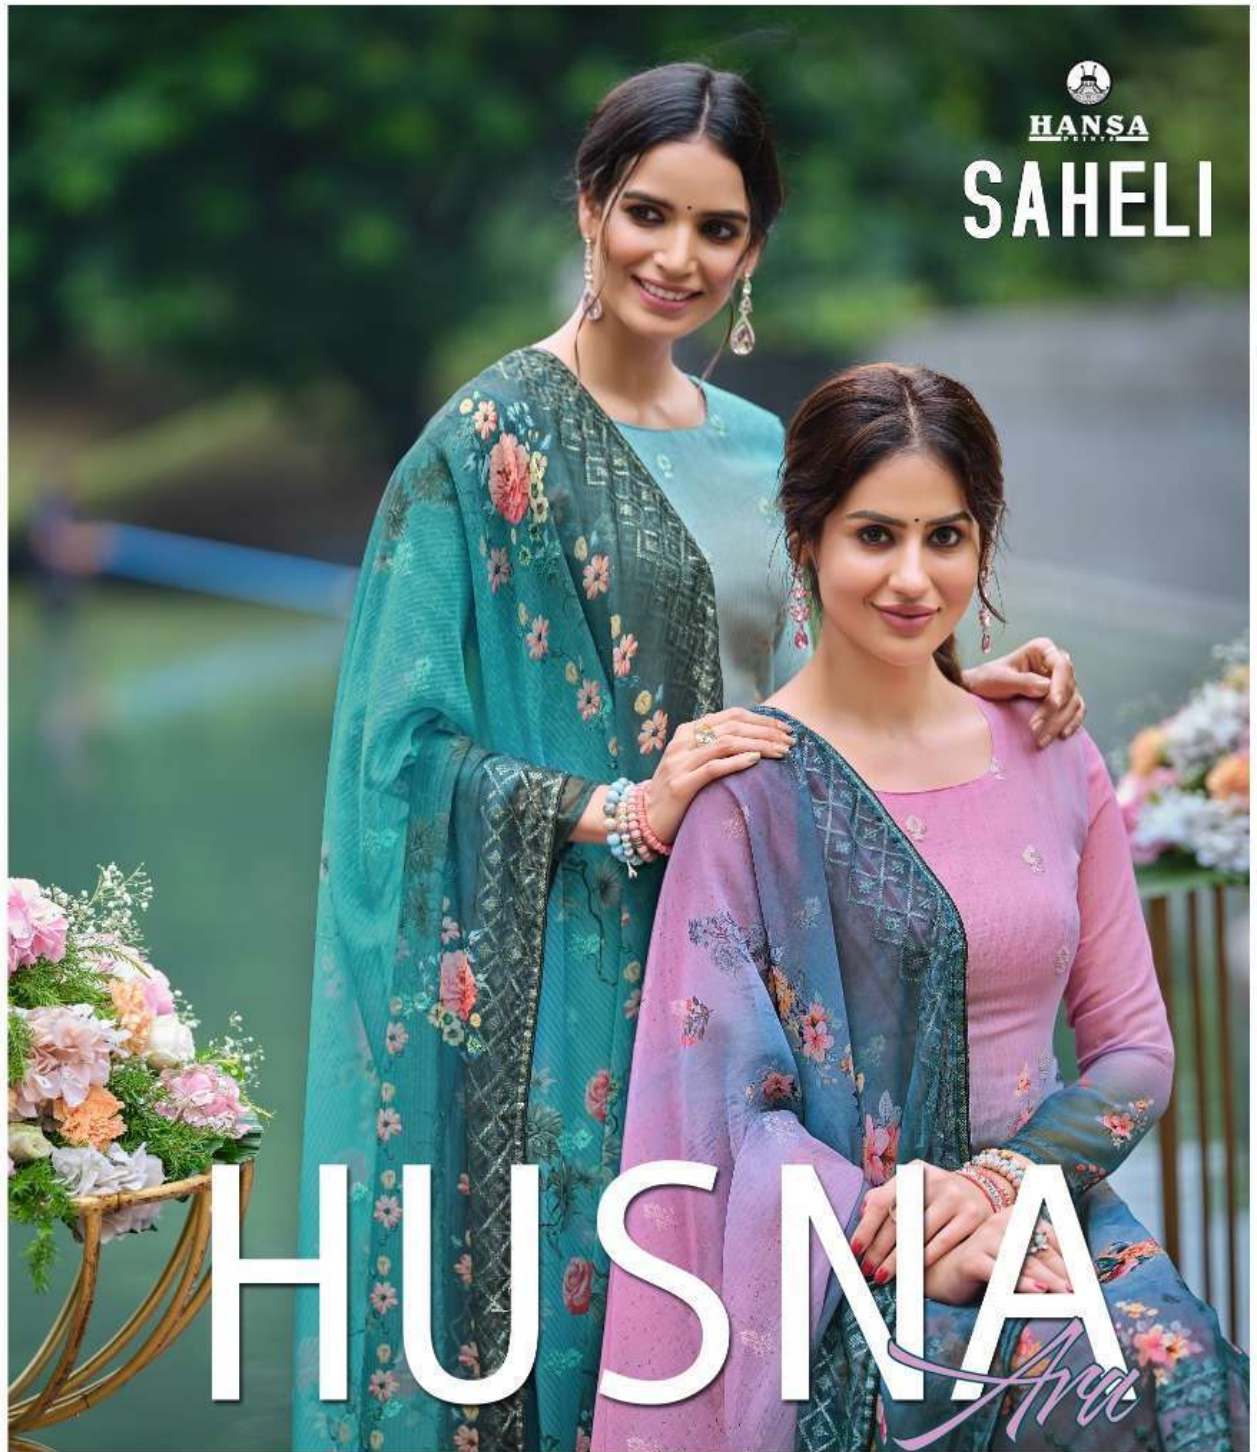

HANSA  
SHEER  
SAREES

SAHELI

HUSNA

*Area*

HANSA  
SHEERES

SAHELI

HUSNA

*Area*

HANSA  
~2706~

HANSA  
SHEER  
SAREES

SAHELI

HUSNA  
*Arca*

TOP	GEORGETTE DIGITAL PRINT WITH WORK
INNER	SANTOON DYED
BOTTOM	SANTOON DYED
DUPPATA	GEORGETTE DIGITAL PRINT WITH WORK

HANSA  
~2703~

HANSA  
~2704~

  
**HANSA**

Evoke your ethnic ethos with this beautifully crafted dress with embroidery details.

~2701~

~2702~

~2703~

~2704~

~2705~

~2706~