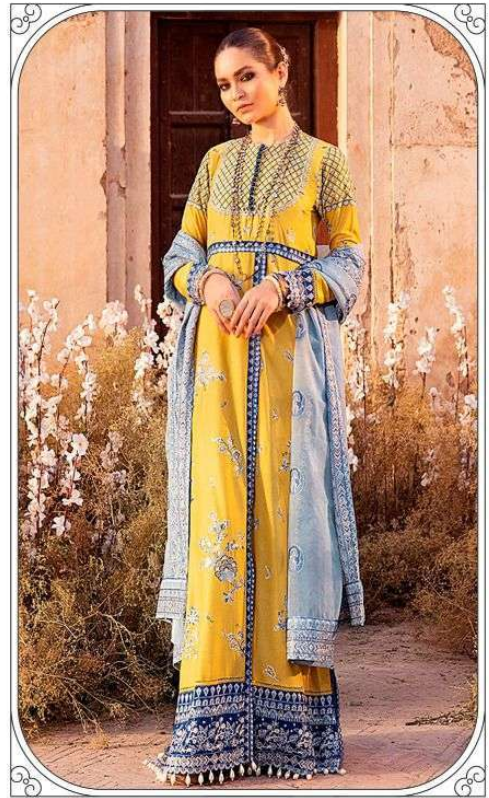

AFEROZH - 21
LUXURY LAWN

AFEROZH - 21
LUXURY LAWN

S

1275

1276

S

1272

S

LUXURY LAWN

DESIGN NO	DESCRIPTION	RATE
1 2 7 1	TOP : PURE COTTON PRINT WITH EMBROIDERY BOTTOM : COTTON DUPATTA : NET WITH HEAVY EMBROIDERY	750
1 2 7 2	TOP : PURE COTTON PRINT WITH EMBROIDERY BOTTOM : COTTON DUPATTA : NET WITH HEAVY EMBROIDERY	750
1 2 7 3	TOP : PURE COTTON PRINT WITH EMBROIDERY BOTTOM : COTTON DUPATTA : NET WITH HEAVY EMBROIDERY	750
1 2 7 4	TOP : PURE COTTON PRINT WITH EMBROIDERY BOTTOM : COTTON DUPATTA : NET WITH HEAVY EMBROIDERY	750
1 2 7 5	TOP : PURE COTTON PRINT WITH EMBROIDERY BOTTOM : COTTON DUPATTA : NET WITH HEAVY EMBROIDERY	750
1 2 7 6	TOP : PURE COTTON PRINT WITH EMBROIDERY BOTTOM : COTTON DUPATTA : NET WITH HEAVY EMBROIDERY	750