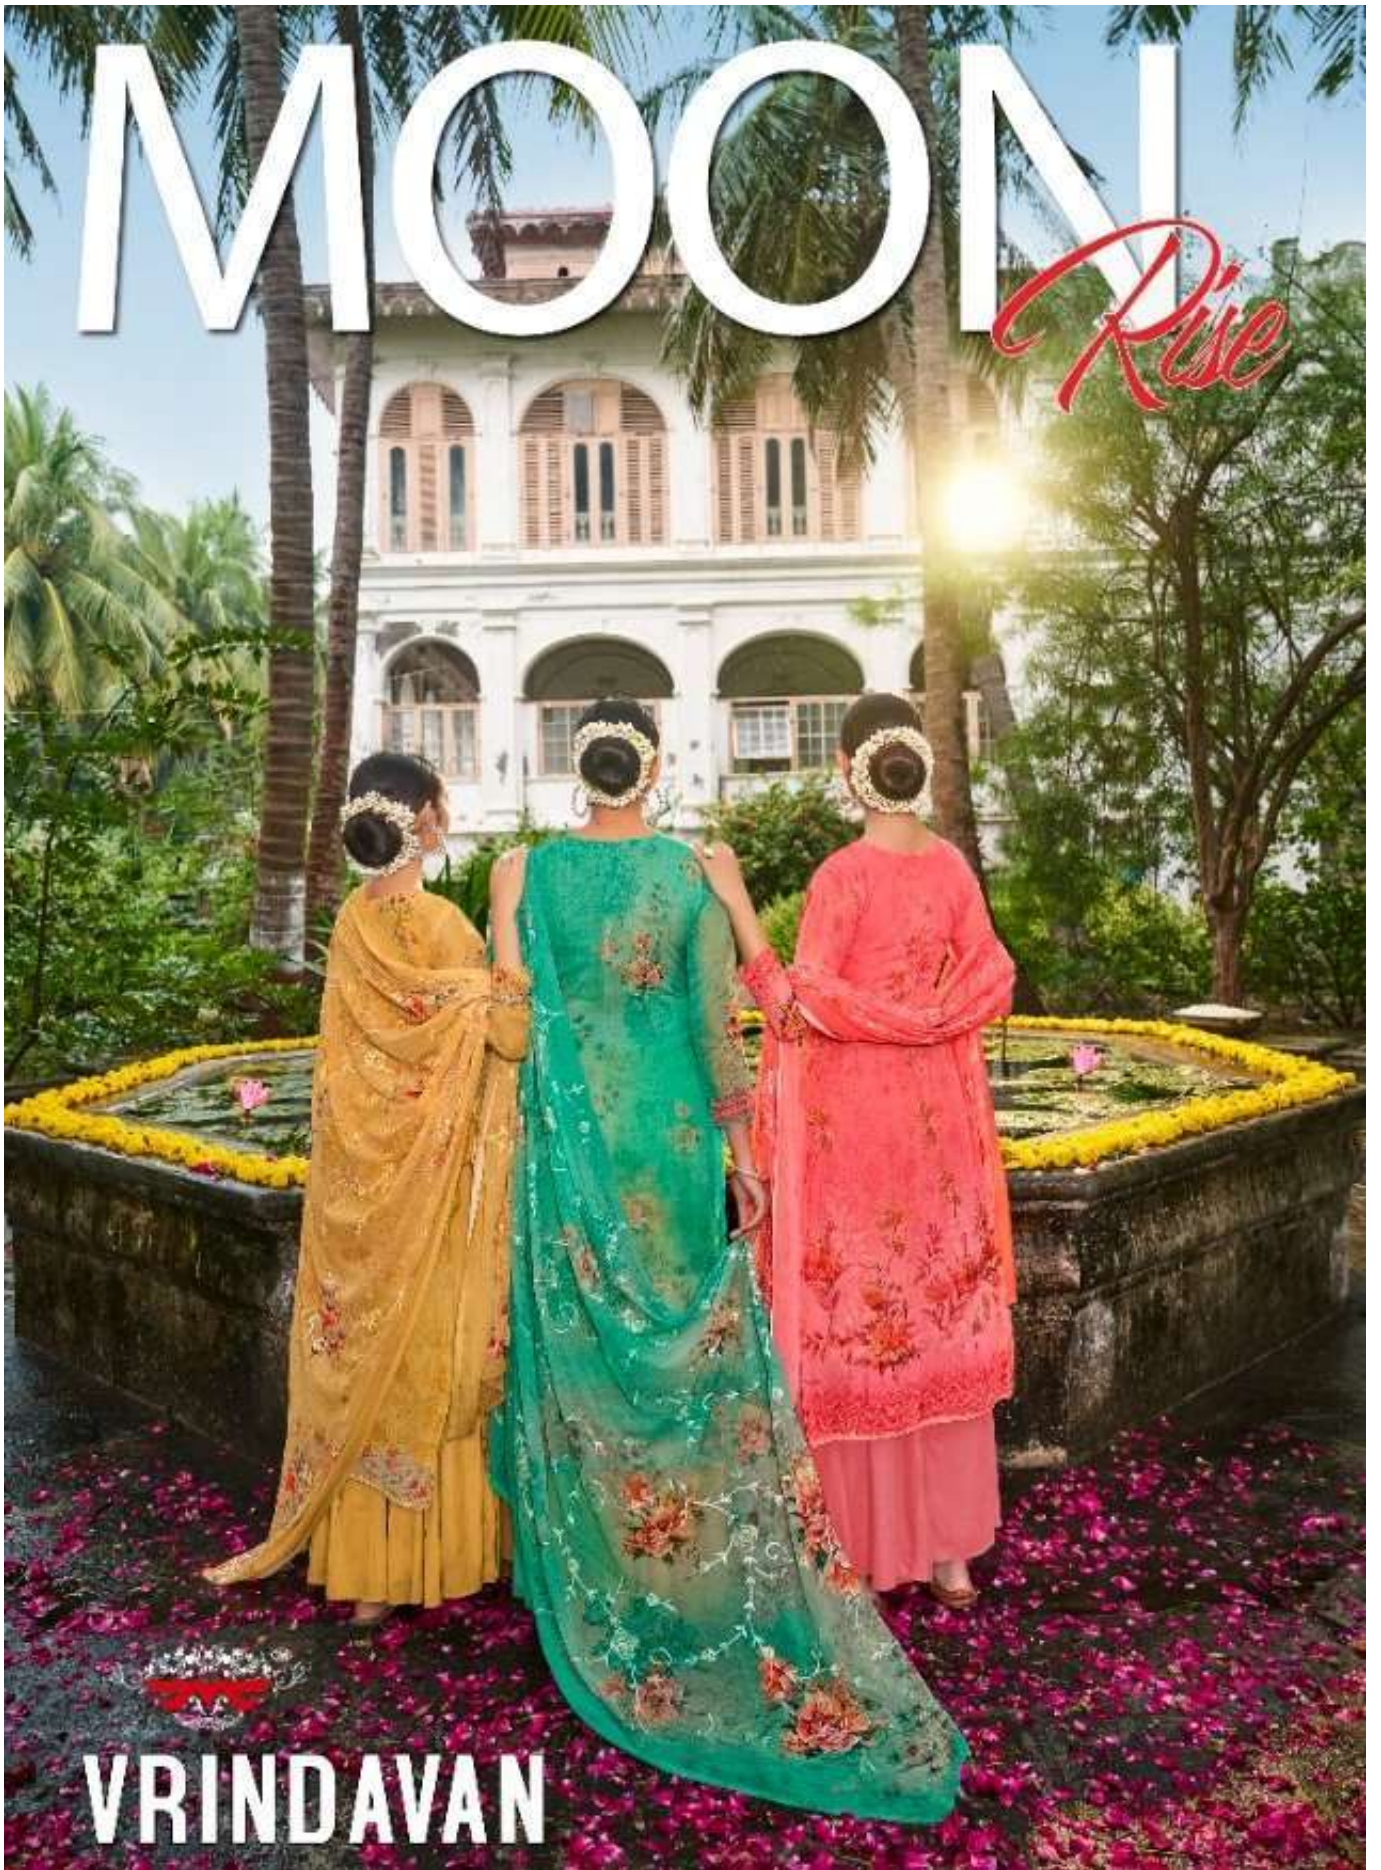

MOON

Rise

VRINDAVAN

MOON

Rise

VRINDAVAN

Mayur FABRICS

4702

Mayur FABRICS

Mayur FABRICS

4701

FASHION IS THE MOST POWERFUL ART. IT'S MOVEMENT, DESIGN AND ARCHITECTURE ALL IN ONE.
IT SHOWS THE WORLD WHO WE ARE AND WHO WE'D LIKE TO BE.

4705 ◊

Mayur FABRICS

4705

Mayur FABRICS