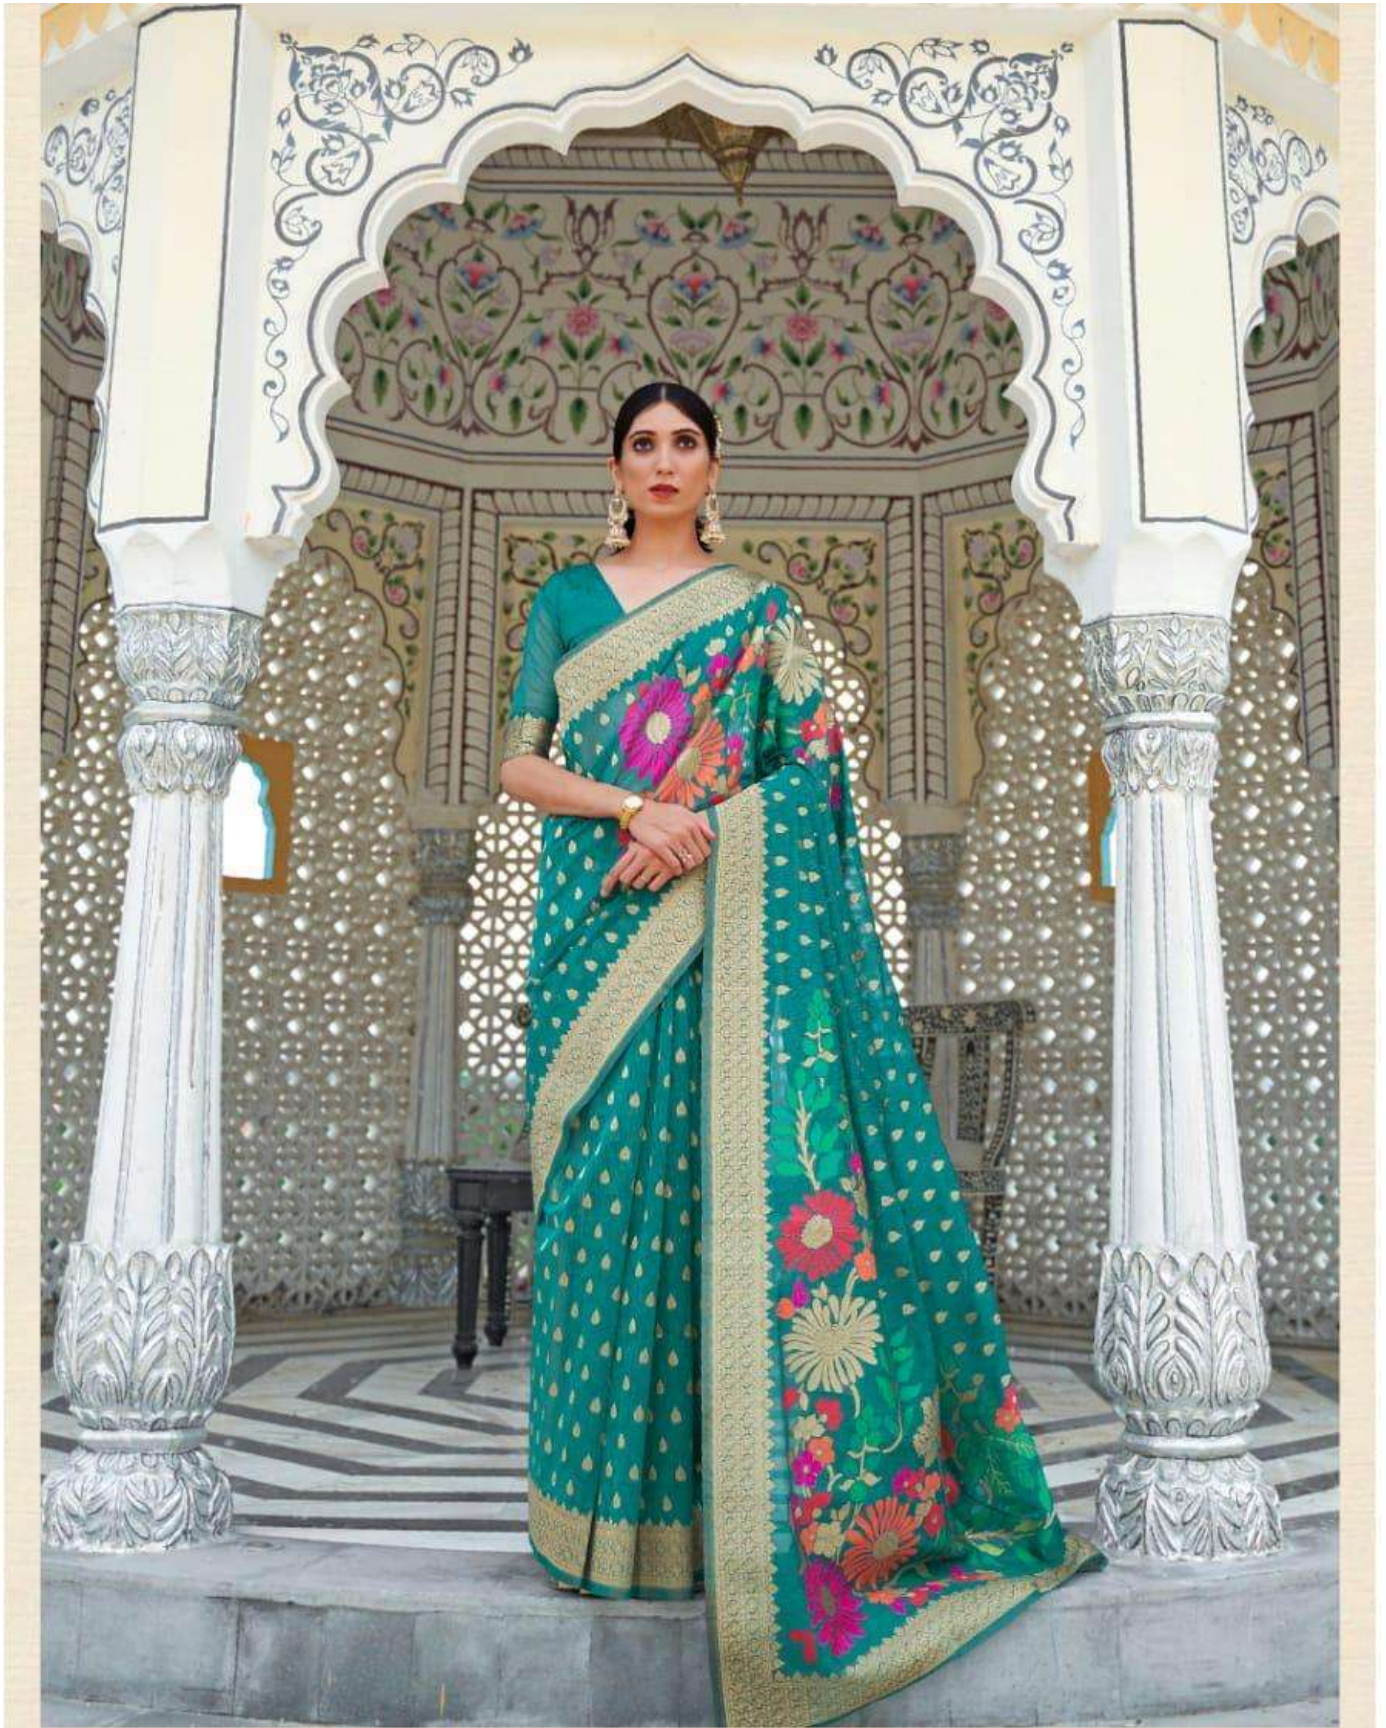

RAJTEX
Delugina
Pure sarees | Lehenga | Silk sarees

KINAAZ LINEN
PURE LINEN WEAVING SAREES 206001

RAJTEX
Delugina
Pure sarees | Lehenga | Silk sarees

KINAAZ LINEN
PURE LINEN WEAVING SAREES 206001

RAJTEX
Delugina
Pure Sarees | Lehngas | Silk Sarees

KINAAZ LINEN
PURE LINEN WEAVING SAREES 206002

RAJTEX
ambience
Print sarees | Lehngas | Silk sarees

KINAAZ LINEN
PURE LINEN WEAVING SAREES 206003

RAJTEX
ambience
44% saris | 14% shawls | 58% saris

KINAAZ LINEN
PURE LINEN WEAVING SAREES 206004