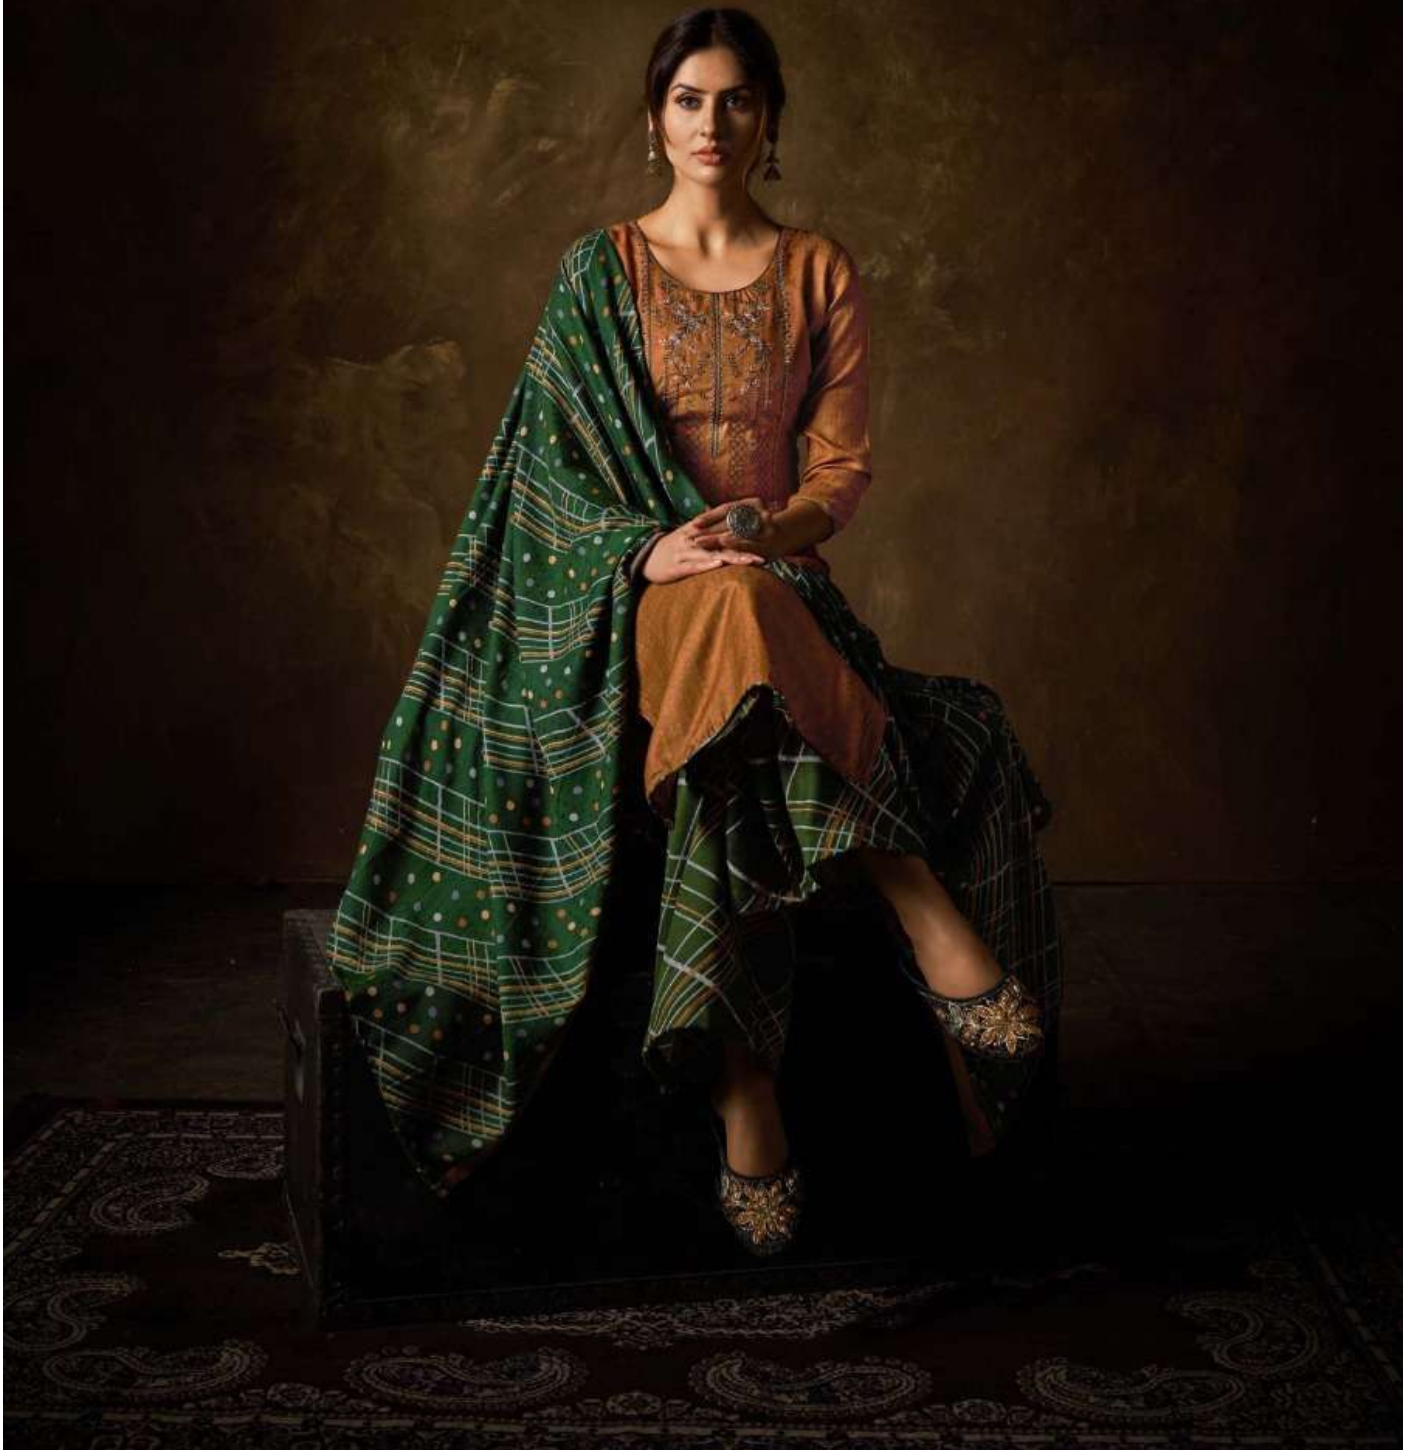

Zulfat®
Designer Suits

SOHNI

THE ETHNIC ELEMENTS OF INDIAN FASHION FROM ULTIMATE
MOTIFS COLOURS.