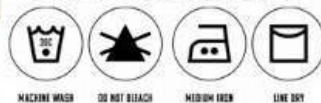

Care Instructions

Code:-D-105

- >Dry clean recommended
- >Do not use anytype of bleach or stain removing chemicals.
- > Do not overexpose damp fabrics to strong sunlight.
- >Iron at moderate temperature.