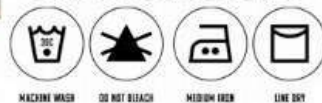

Care Instructions

Code:-D-105

>Dry clean recommended

- >Do not use anytype of bleach or stain removing chemicals.
- > Do not overexpose damp fabrics to strong sunlight.
- >Iron at moderate temperature.