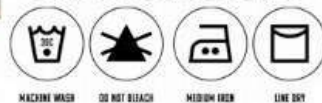

Care Instructions

Code:-D-105

>Dry clean recommended

- >Do not use anytype of bleach or stain removing chemicals.
- > Do not overexpose damp fabrics to strong sunlight.
- >Iron at moderate temperature.

Care Instructions

Code:-D-105

- >Dry clean recommended
- >Do not use anytype of bleach or stain removing chemicals.
- > Do not overexpose damp fabrics to strong sunlight.
- >Iron at moderate temperature.

Care Instructions