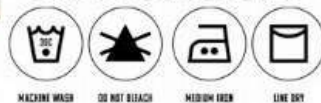

Care Instructions

Code:-D-105

>Dry clean recommended

- >Do not use anytype of bleach or stain removing chemicals.
- > Do not overexpose damp fabrics to strong sunlight.
- >Iron at moderate temperature.