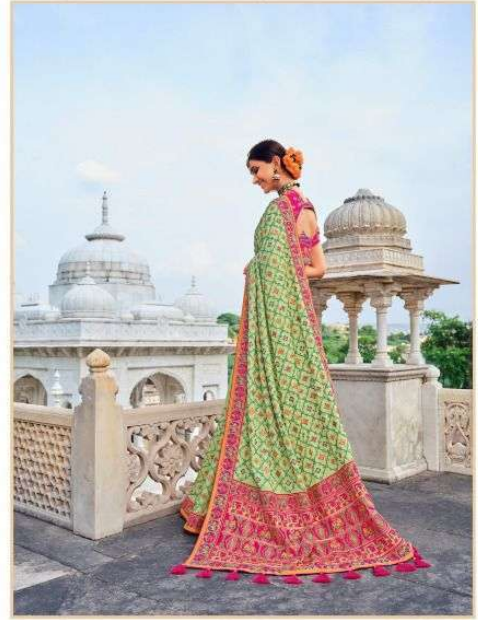

# MN - KACHHI WORK-2

DESIGN NO	DESCRIPTION	BLOUSE	PRICE
5901	MUSTARD BANARAS SILK SAREE WITH PURE KACHHI WORK,DIAMOND & MIRROR HEAVY WORK	SHANA SILK	6225/-
5902	PISTA PURE SATIN SAREE WITH JARI,THREAD,DIAMOND & MIRROR HEAVY WORK	SHANA SILK	6225/-
5903	RANI PURE SATIN SAREE WITH JARI,THREAD,DIAMOND & MIRROR HEAVY WORK	BANARAS SILK	5185/-
5904	GOLD PURE SATIN SAREE WITH JARI,THREAD,DIAMOND & MIRROR HEAVY WORK	MAGIC SILK	5185/-
5905	PISTA PURE ORGENZA SAREE WITH CODING AND MOTI HEAVY WORK	PURE SILK	4155/-
5906	BLUE BANARAS SILK SAREE WITH PURE KACHHI WORK,DIAMOND & MIRROR HEAVY WORK	PURE SILK	6225/-
GST 5% EXTRA ON ABOVE PRICE		TOTAL	33200/-

5905

an expression of woman™  
*M. N. Sarees*

5902

5901

an expression of woman™  
M. N. Curves

5901  
🌸

*Magankal Nathubhai & sons*

an expression of woman™