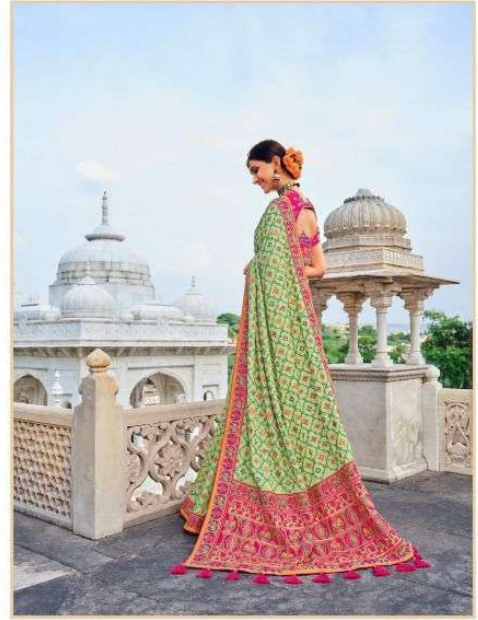

Maganlal Nathubhai & sons

an expression of woman™

M. N. Sarees

कच्छी वर्क

Vol-2

5906

MN - KACHHI WORK-2

DESIGN NO	DESCRIPTION	BLOUSE	PRICE
5901	MUSTARD BANARAS SILK SAREE WITH PURE KACHHI WORK,DIAMOND & MIRROR HEAVY WORK	SHANA SILK	6225/-
5902	PISTA PURE SATIN SAREE WITH JARI,THREAD,DIAMOND & MIRROR HEAVY WORK	SHANA SILK	6225/-
5903	RANI PURE SATIN SAREE WITH JARI,THREAD,DIAMOND & MIRROR HEAVY WORK	BANARAS SILK	5185/-
5904	GOLD PURE SATIN SAREE WITH JARI,THREAD,DIAMOND & MIRROR HEAVY WORK	MAGIC SILK	5185/-
5905	PISTA PURE ORGENZA SAREE WITH CODING AND MOTI HEAVY WORK	PURE SILK	4155/-
5906	BLUE BANARAS SILK SAREE WITH PURE KACHHI WORK,DIAMOND & MIRROR HEAVY WORK	PURE SILK	6225/-
GST 5% EXTRA ON ABOVE PRICE		TOTAL	33200/-

5905

an occasion of yours™
M. N. Ozares

5904

an expression of woman™
M. N. Sarees

5902

5901

an expression of woman™
M. N. Curves

5901
🌸