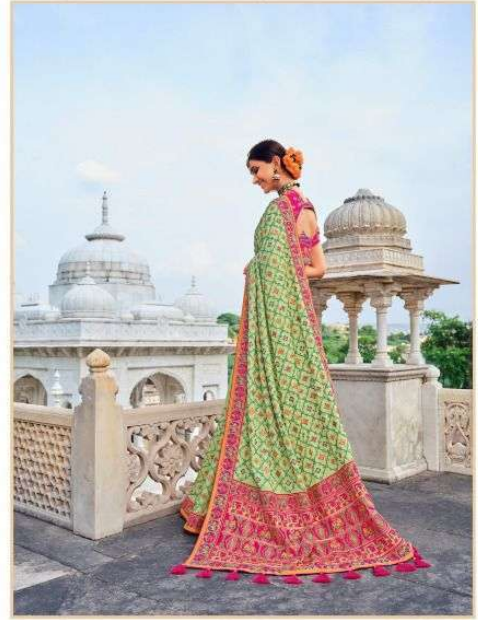

Maganlal Nathubhai & sons

an expression of woman™

M. N. Sarees

कच्छी वर्क

Vol-2

5906

MN - KACHHI WORK-2

DESIGN NO	DESCRIPTION	BLOUSE	PRICE
5901	MUSTARD BANARAS SILK SAREE WITH PURE KACHHI WORK,DIAMOND & MIRROR HEAVY WORK	SHANA SILK	6225/-
5902	PISTA PURE SATIN SAREE WITH JARI,THREAD,DIAMOND & MIRROR HEAVY WORK	SHANA SILK	6225/-
5903	RANI PURE SATIN SAREE WITH JARI,THREAD,DIAMOND & MIRROR HEAVY WORK	BANARAS SILK	5185/-
5904	GOLD PURE SATIN SAREE WITH JARI,THREAD,DIAMOND & MIRROR HEAVY WORK	MAGIC SILK	5185/-
5905	PISTA PURE ORGENZA SAREE WITH CODING AND MOTI HEAVY WORK	PURE SILK	4155/-
5906	BLUE BANARAS SILK SAREE WITH PURE KACHHI WORK,DIAMOND & MIRROR HEAVY WORK	PURE SILK	6225/-
GST 5% EXTRA ON ABOVE PRICE		TOTAL	33200/-

5905

an expression of woman™
M. N. Sarees

5902

an association of artists™
M. N. Sarees

5901

an expression of woman™
M. N. Curves

5901

Maganlal Nathubhai & sons