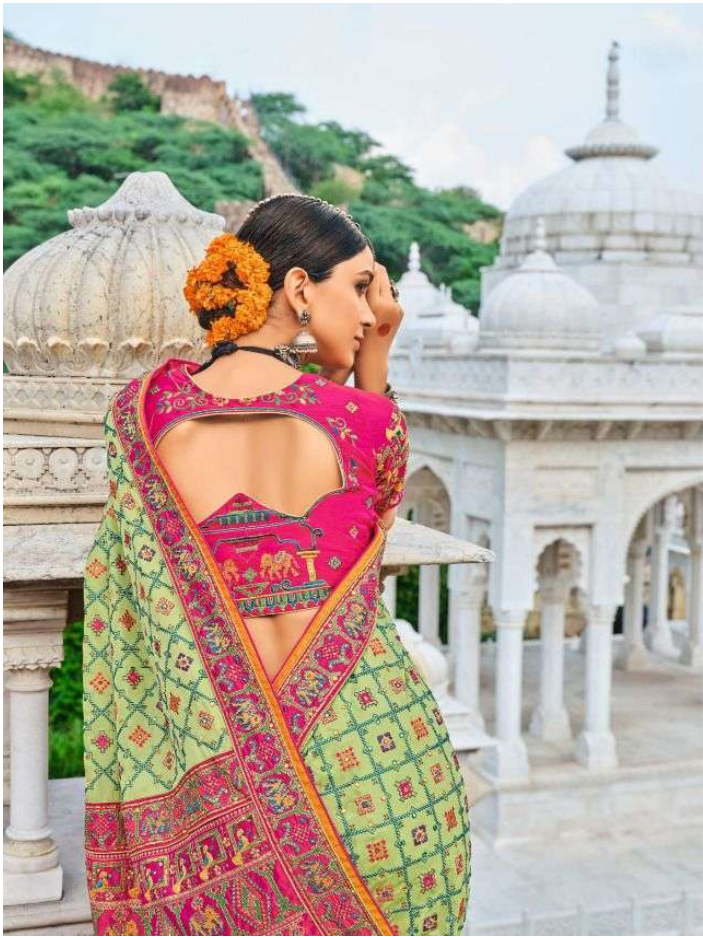

an expression of woman™
M. N. Sarees

5902