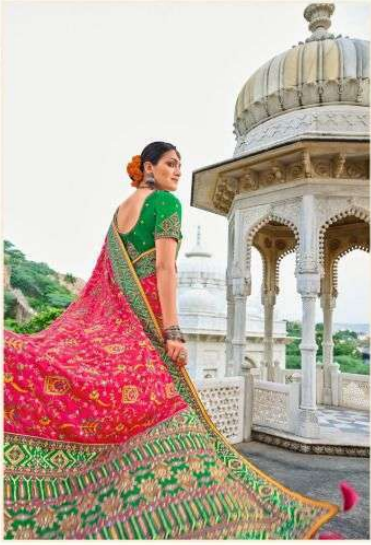

an expression of luxury™
M. N. Chaves

5903
👉