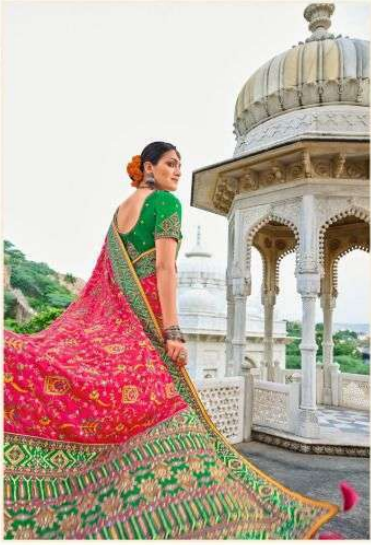

Maganlal Nathubhai & sons

an expression of woman™

M. N. Sarees

कच्छी वर्क

Vol-2

5906

MN - KACHHI WORK-2

DESIGN NO	DESCRIPTION	BLOUSE	PRICE
5901	MUSTARD BANARAS SILK SAREE WITH PURE KACHHI WORK,DIAMOND & MIRROR HEAVY WORK	SHANA SILK	6225/-
5902	PISTA PURE SATIN SAREE WITH JARI,THREAD,DIAMOND & MIRROR HEAVY WORK	SHANA SILK	6225/-
5903	RANI PURE SATIN SAREE WITH JARI,THREAD,DIAMOND & MIRROR HEAVY WORK	BANARAS SILK	5185/-
5904	GOLD PURE SATIN SAREE WITH JARI,THREAD,DIAMOND & MIRROR HEAVY WORK	MAGIC SILK	5185/-
5905	PISTA PURE ORGENZA SAREE WITH CODING AND MOTI HEAVY WORK	PURE SILK	4155/-
5906	BLUE BANARAS SILK SAREE WITH PURE KACHHI WORK,DIAMOND & MIRROR HEAVY WORK	PURE SILK	6225/-
GST 5% EXTRA ON ABOVE PRICE		TOTAL	33200/-

5901

5902

5903

5904

5905

5906

an expression of luxury™
M. N. Chaves

5903
👉