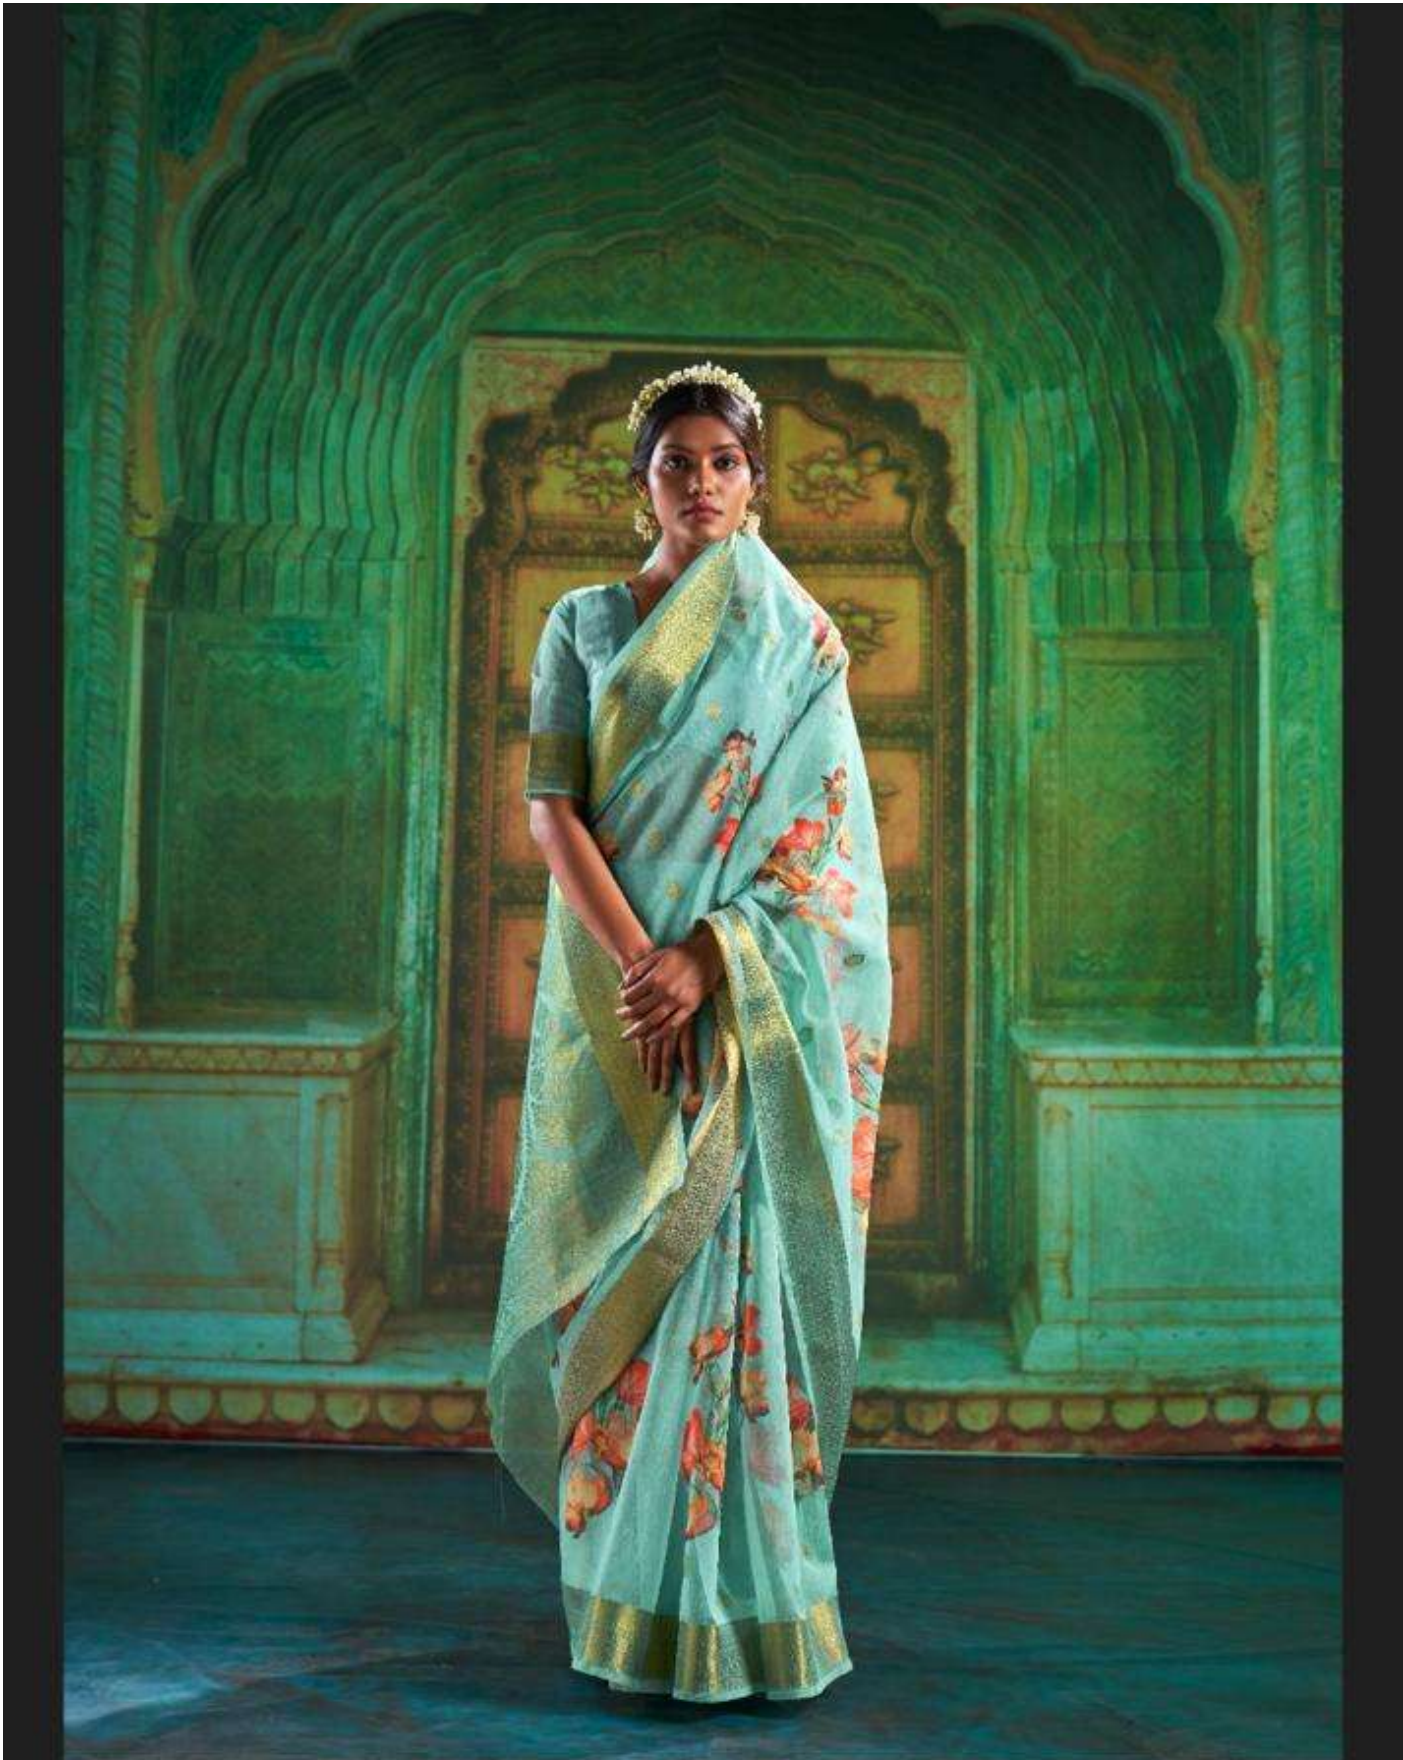

RAJTEX®
Embroidery
700 sarees | 100 designs | 50 sarees

Kizra Silk
215001