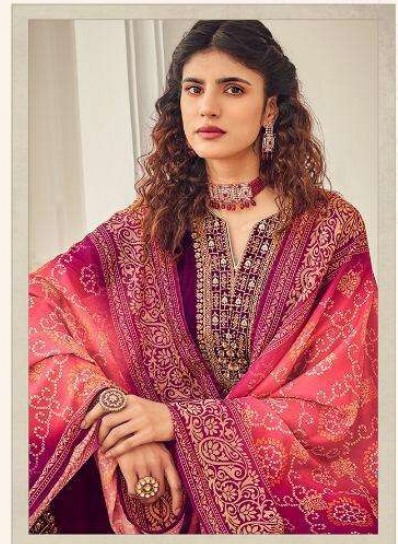

The perfect blend of ethnic and modern style to
lead you spectacular look.

MODERN STYLE
The perfect blend of ethnic and modern style to
level your spectacular look.

1284

 eba lifestyle

1285

CLASSIC TREND
classic trends for your stylish everyday.

1280
FABRIC FORM & FUNCTION

1281

The perfect blend of ethnic and modern style to
bring you spectacular look.

1280

1281

1282

1283

1284