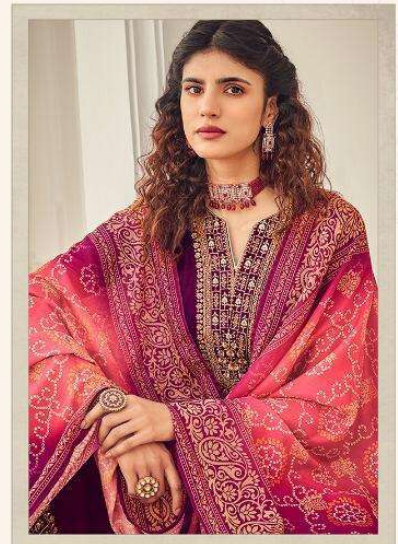

RANG BANDHEJ

VOL-1

RANG BANDHEJ

VOL-1

eba lifestyle

FABRIC FORM & FUNCTION

What is remarkable about season's offering is the fresh interpretation of natural hues with fashion and dainty details.

MODERN STYLE
The perfect blend of ethnic and modern style to
lead you spectacular look.

MODERN STYLE
The perfect blend of ethnic and modern style to
lead your spectacular look.

1284

 eba[®] lifestyle

1285

CLASSIC TREND
classic trends for your stylish everyday.

1280
FABRIC FORM & FUNCTION

1281

The perfect blend of ethnic and modern style to
find you spectacular look.

1282
GLAMOROUS GIRL

1280

1281

1282

1283

1284

1285