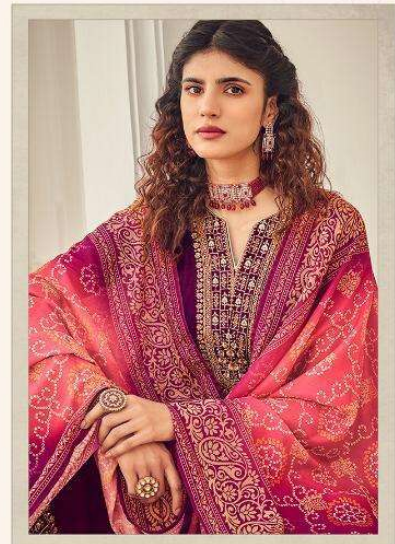

The perfect blend of ethnic and modern style to
lead you spectacular look.

MODERN STYLE
The perfect blend of ethnic and modern style to
level your spectacular look.

1284

 eba[®] lifestyle

1285

CLASSIC TREND
classic trends for your stylish everyday.

1280
FABRIC FORM & FUNCTION

1281

The perfect blend of ethnic and modern style to
find you spectacular look.

1280

1281

1282

1283

1284