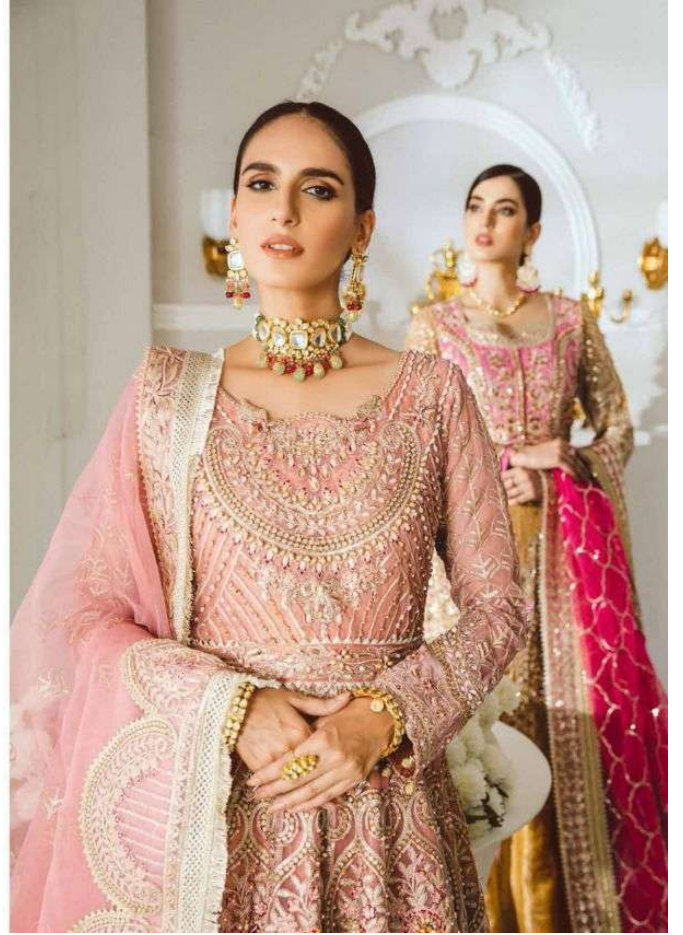

TOP - BUTTERFLY NET WITH
EMBROIDERY WITH HAND WORK

BOTTOM - INNER SANTOON

DUPATTA - BUTTERFLY NET

Saniya 
TRENDZ

Saniya
TRENDZ

1021

1021

 **ST-1021**