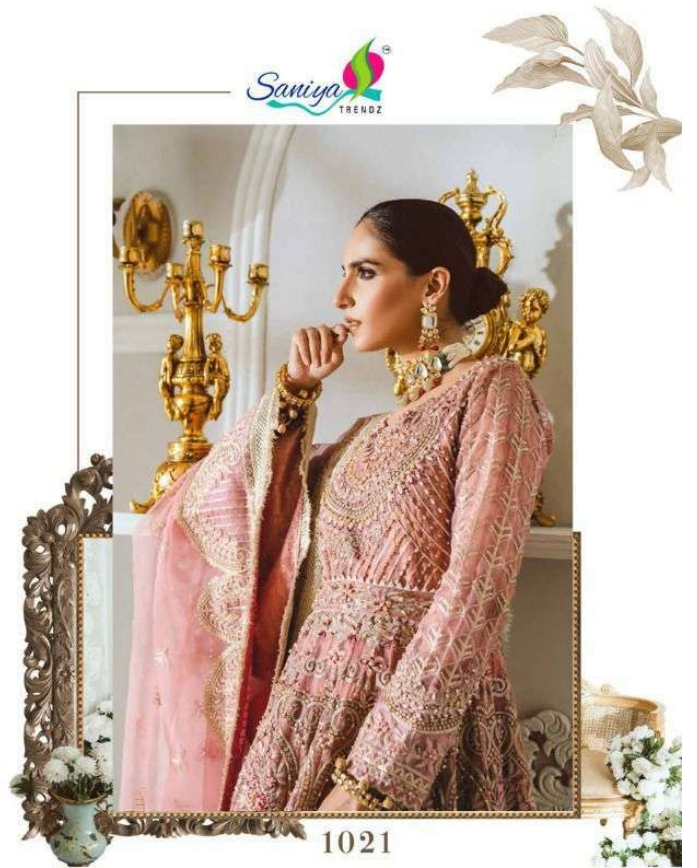

TOP - BUTTERFLY NET WITH
EMBROIDERY WITH HAND WORK

BOTTOM - INNER SANTOON

DUPATTA - BUTTERFLY NET

Saniya 
TRENDZ

Saniya
TRENDZ

1021

 **ST-1021**

MAYRUM N MARIA
LUXURY COLLECTION