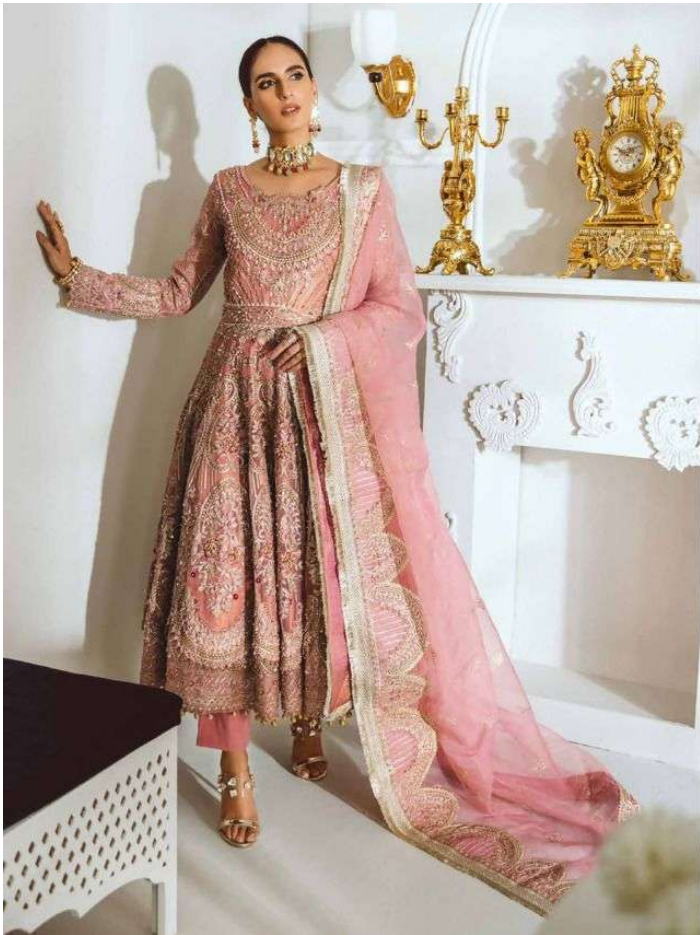

TOP - BUTTERFLY NET WITH
EMBROIDERY WITH HAND WORK

BOTTOM - INNER SANTOON

DUPATTA - BUTTERFLY NET

Saniya 
TRENDZ

Saniya
TRENDZ

1021

1021

 **ST-1021**