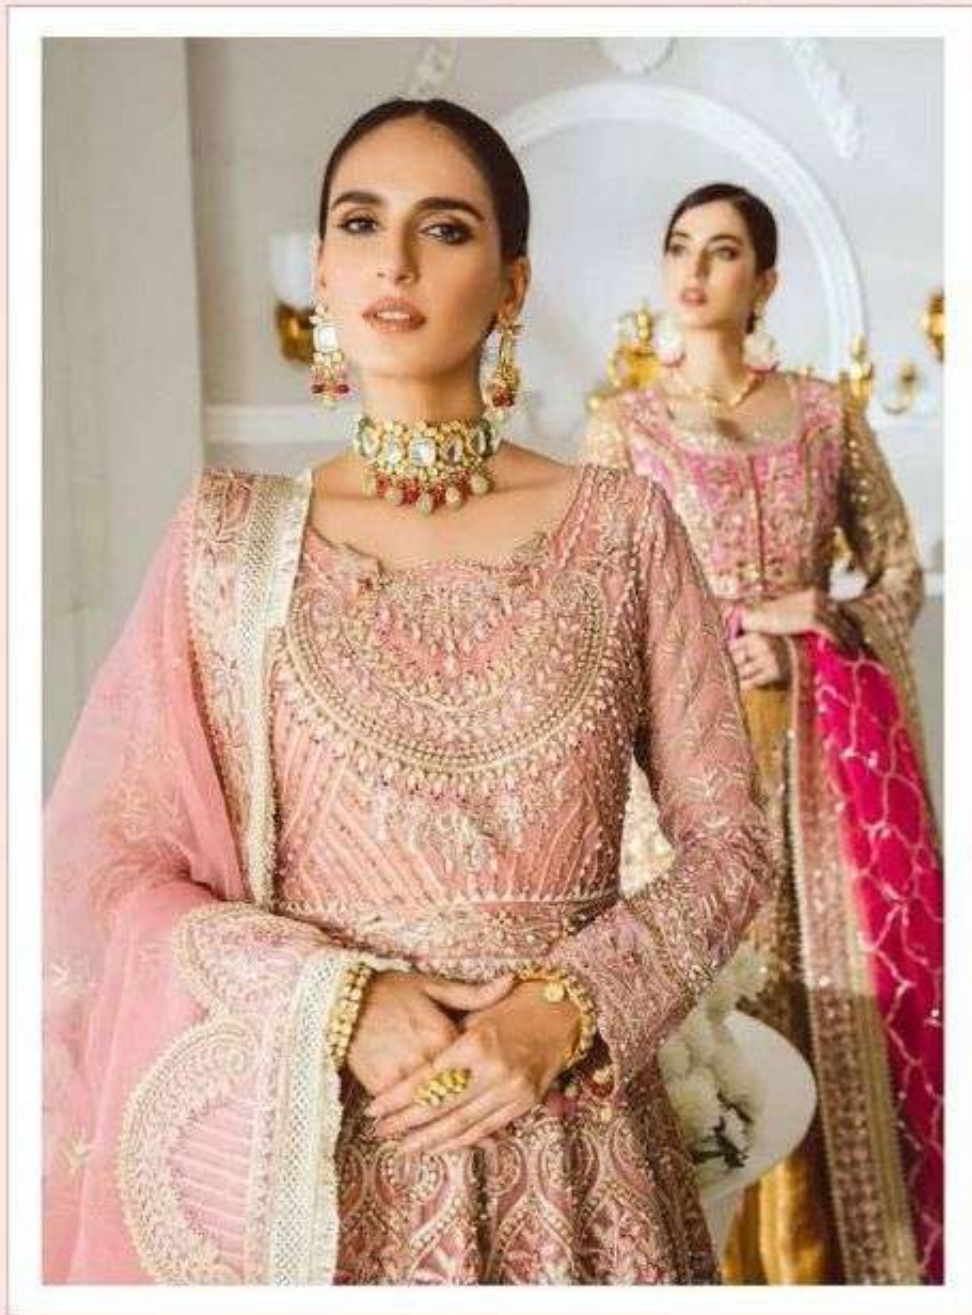

Saniya TRENOZ

MAYRUM N MARIA

LUXURY COLLECTION