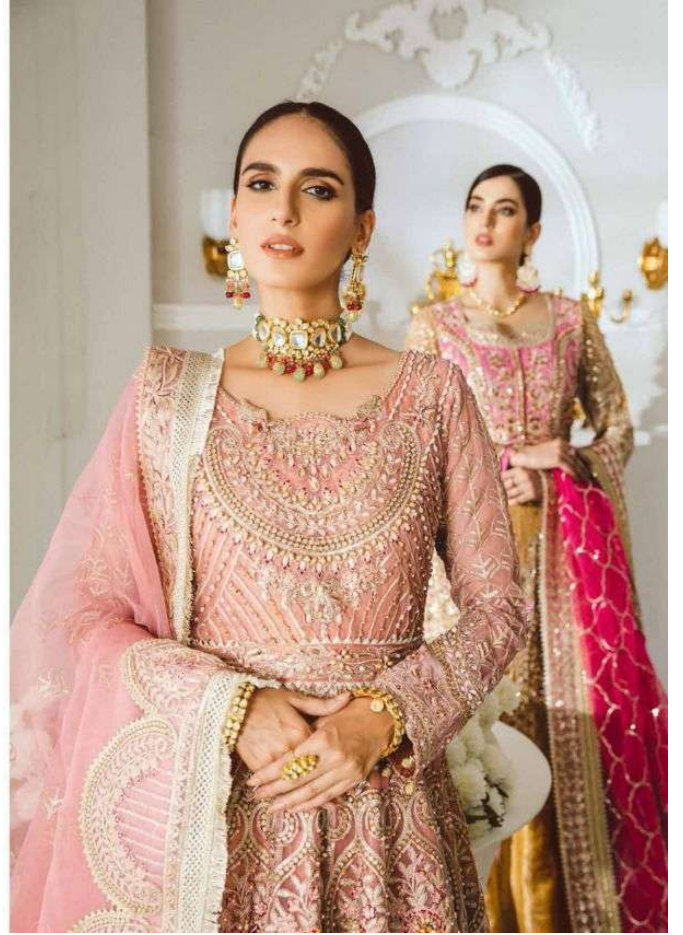

TOP - BUTTERFLY NET WITH
EMBROIDERY WITH HAND WORK

BOTTOM - INNER SANTOON

DUPATTA - BUTTERFLY NET

Saniya 
TRENDZ

Saniya
TRENDZ

1021

 **ST-1021**

MAYRUM N MARIA
LUXURY COLLECTION