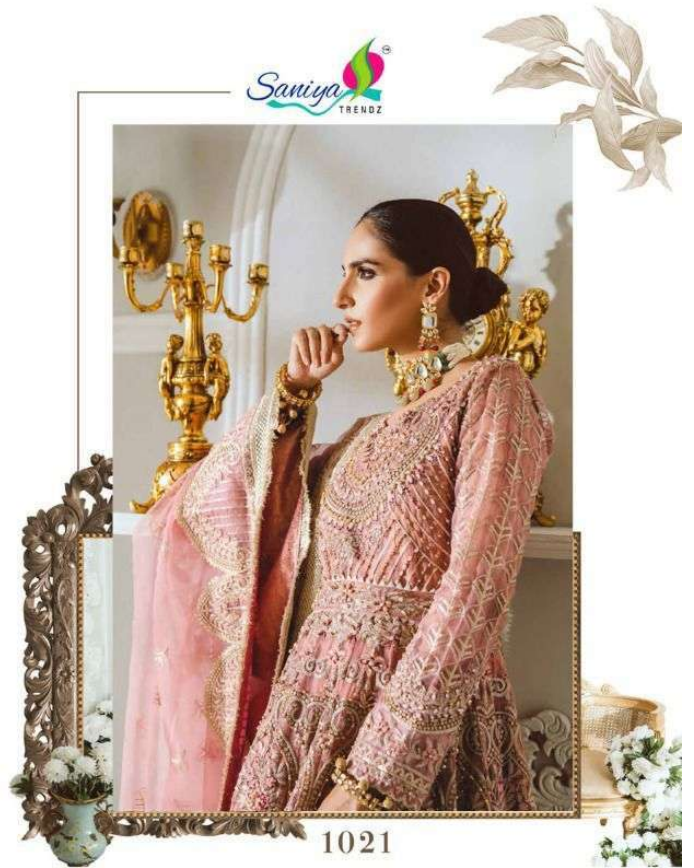

TOP - BUTTERFLY NET WITH
EMBROIDERY WITH HAND WORK

BOTTOM - INNER SANTOON

DUPATTA - BUTTERFLY NET

Saniya 
TRENDZ

Saniya
TRENDZ

1021

1021

 **ST-1021**