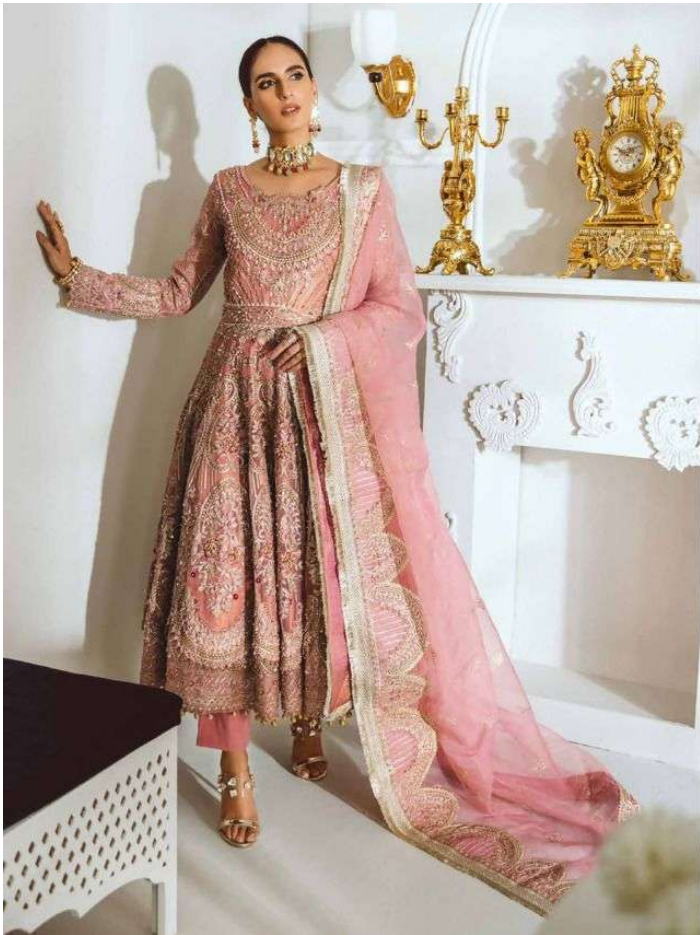

TOP - BUTTERFLY NET WITH
EMBROIDERY WITH HAND WORK

BOTTOM - INNER SANTOON

DUPATTA - BUTTERFLY NET

Saniya 
TRENDZ

Saniya
TRENDZ

1021

 **ST-1021**

MAYRUM N MARIA
LUXURY COLLECTION