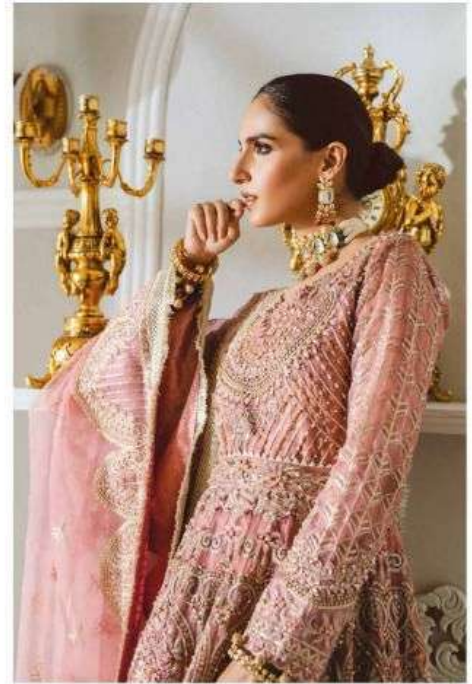

TOP - BUTTERFLY NET WITH
EMBROIDERY WITH HAND WORK

BOTTOM - INNER SANTOON

DUPATTA - BUTTERFLY NET

Saniya 
TRENDZ

Saniya
TRENDZ

1021

1021

 **ST-1021**