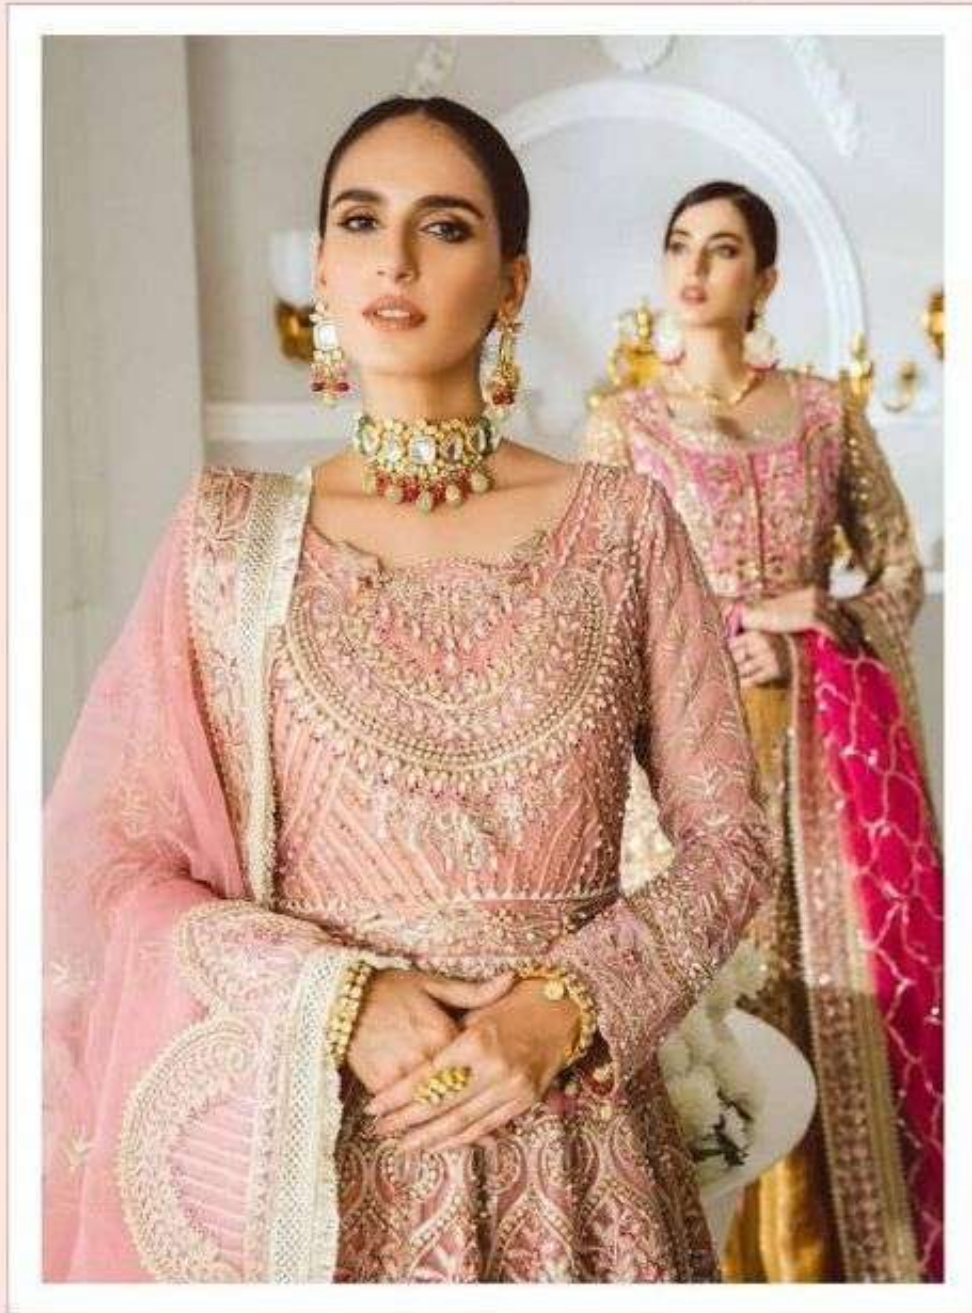

Saniya TRENOZ

MAYRUM N MARIA

LUXURY COLLECTION