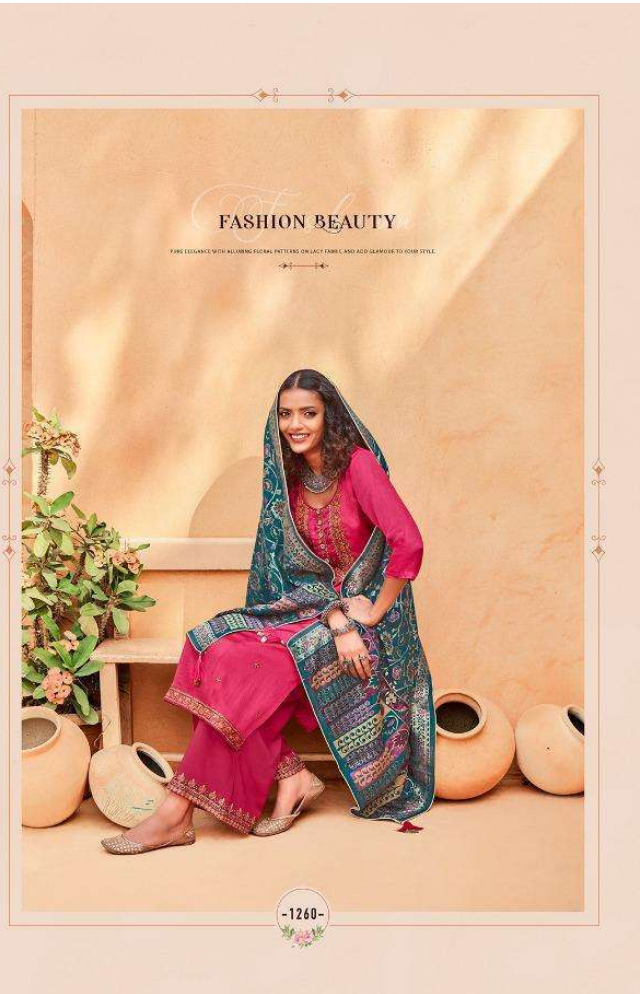

FASHION BEAUTY

-1260-