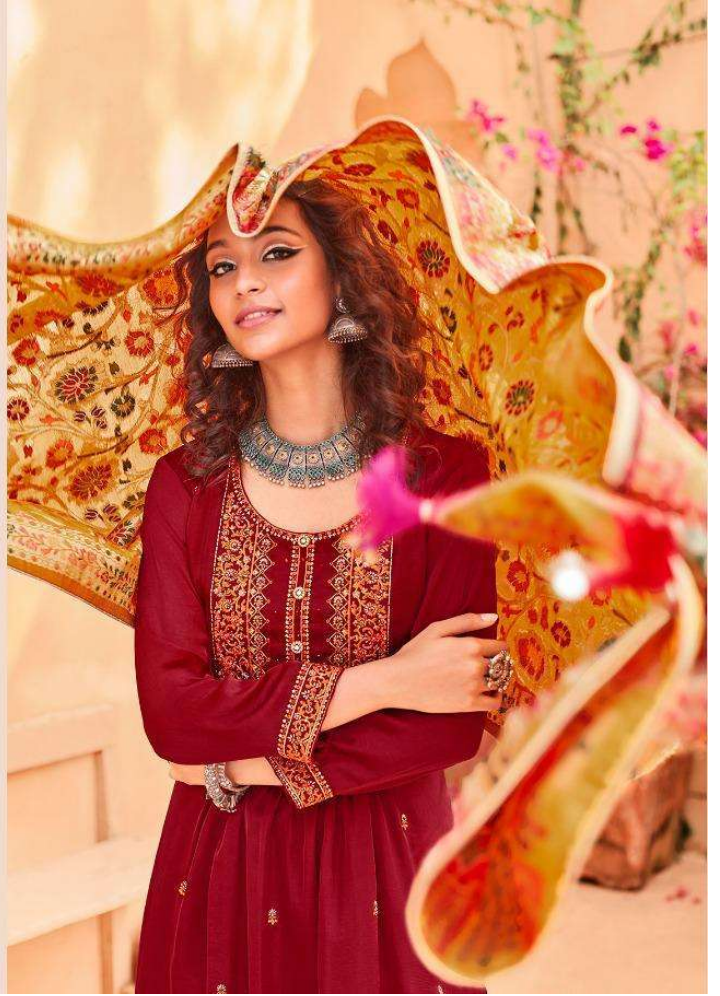

FASHION EXPRESS

-1261-