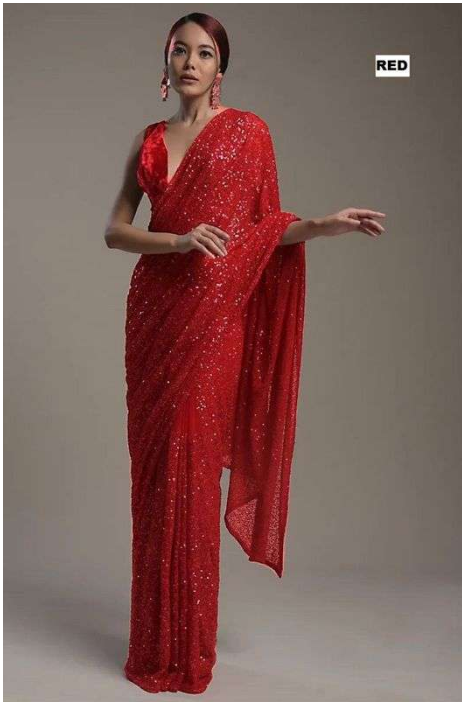

RED

BLACK

NAVYBLUE

MAROON

WINE

BOTTLE-GREEN

RED

BLACK

NAVYBLUE

MAROON

WINE

BOTTLE-GREEN