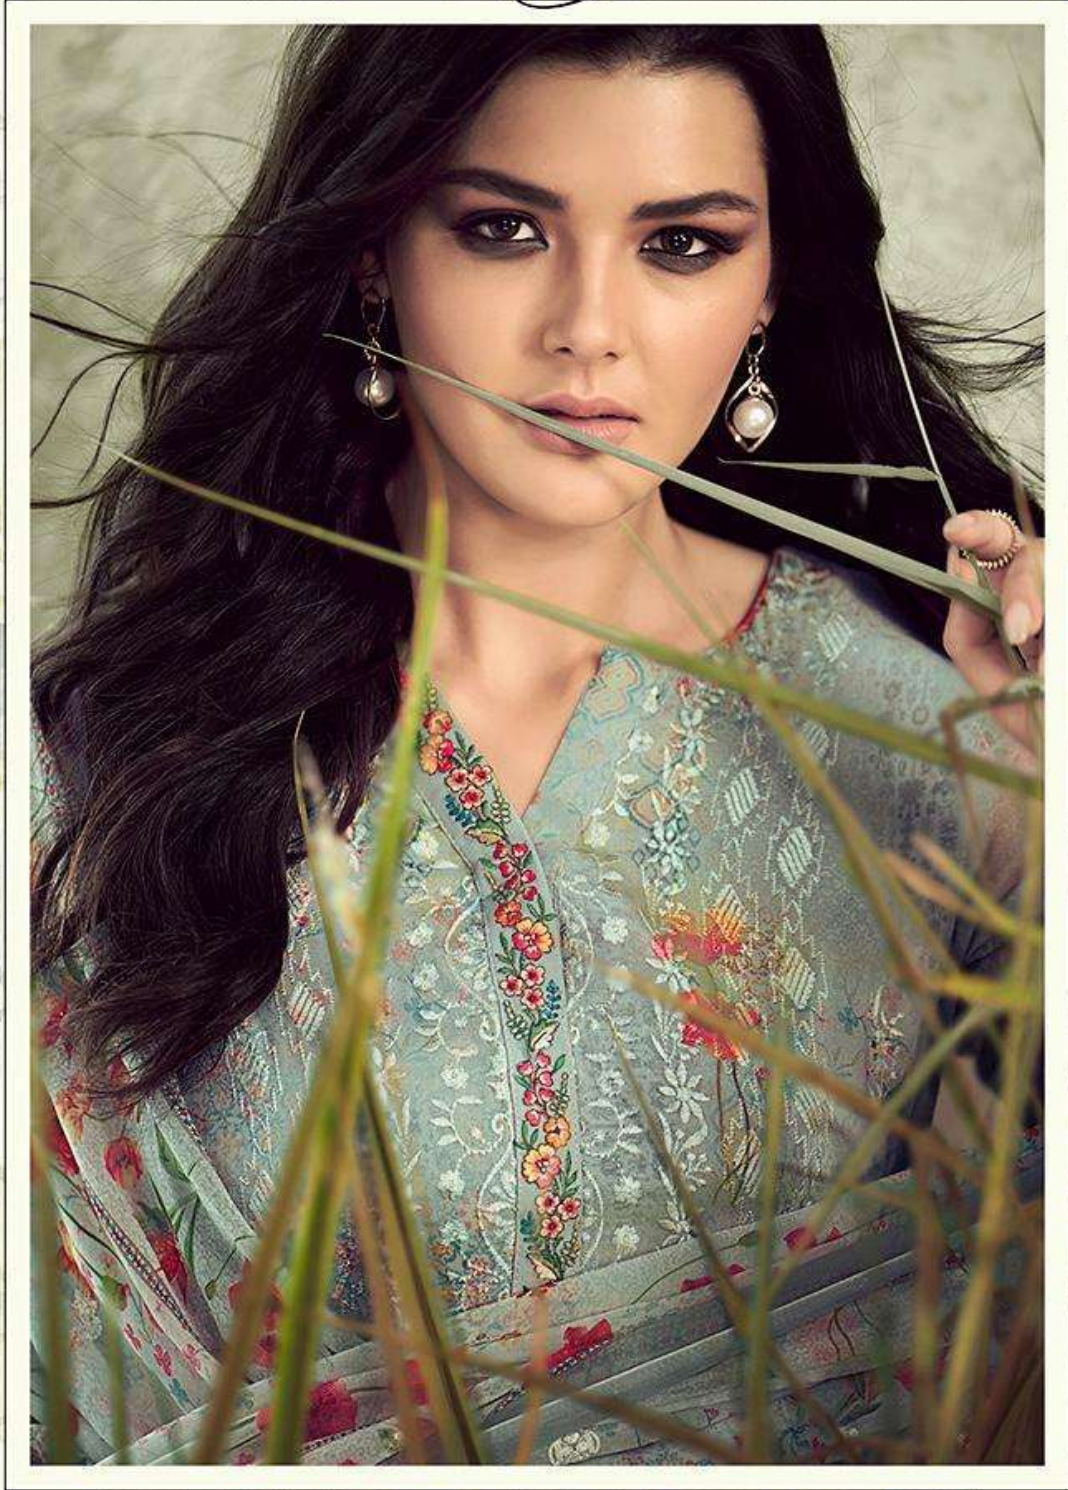

Glossy

Crescent

Glossy

PRODUCT DETAILS

TOP

PURE VISCOS GEORGETTE WITH EMBROIDERY
DIGITAL PRINT

INNER & BOTTOM

PURE JAM SATIN

DUPATTA

GEORGETTE DIGITAL PRINT WITH SEQUENCE
EMBROIDERY

gTM
S

S G CREATIONS

Glossy

Glossy

Crescent

Glossy