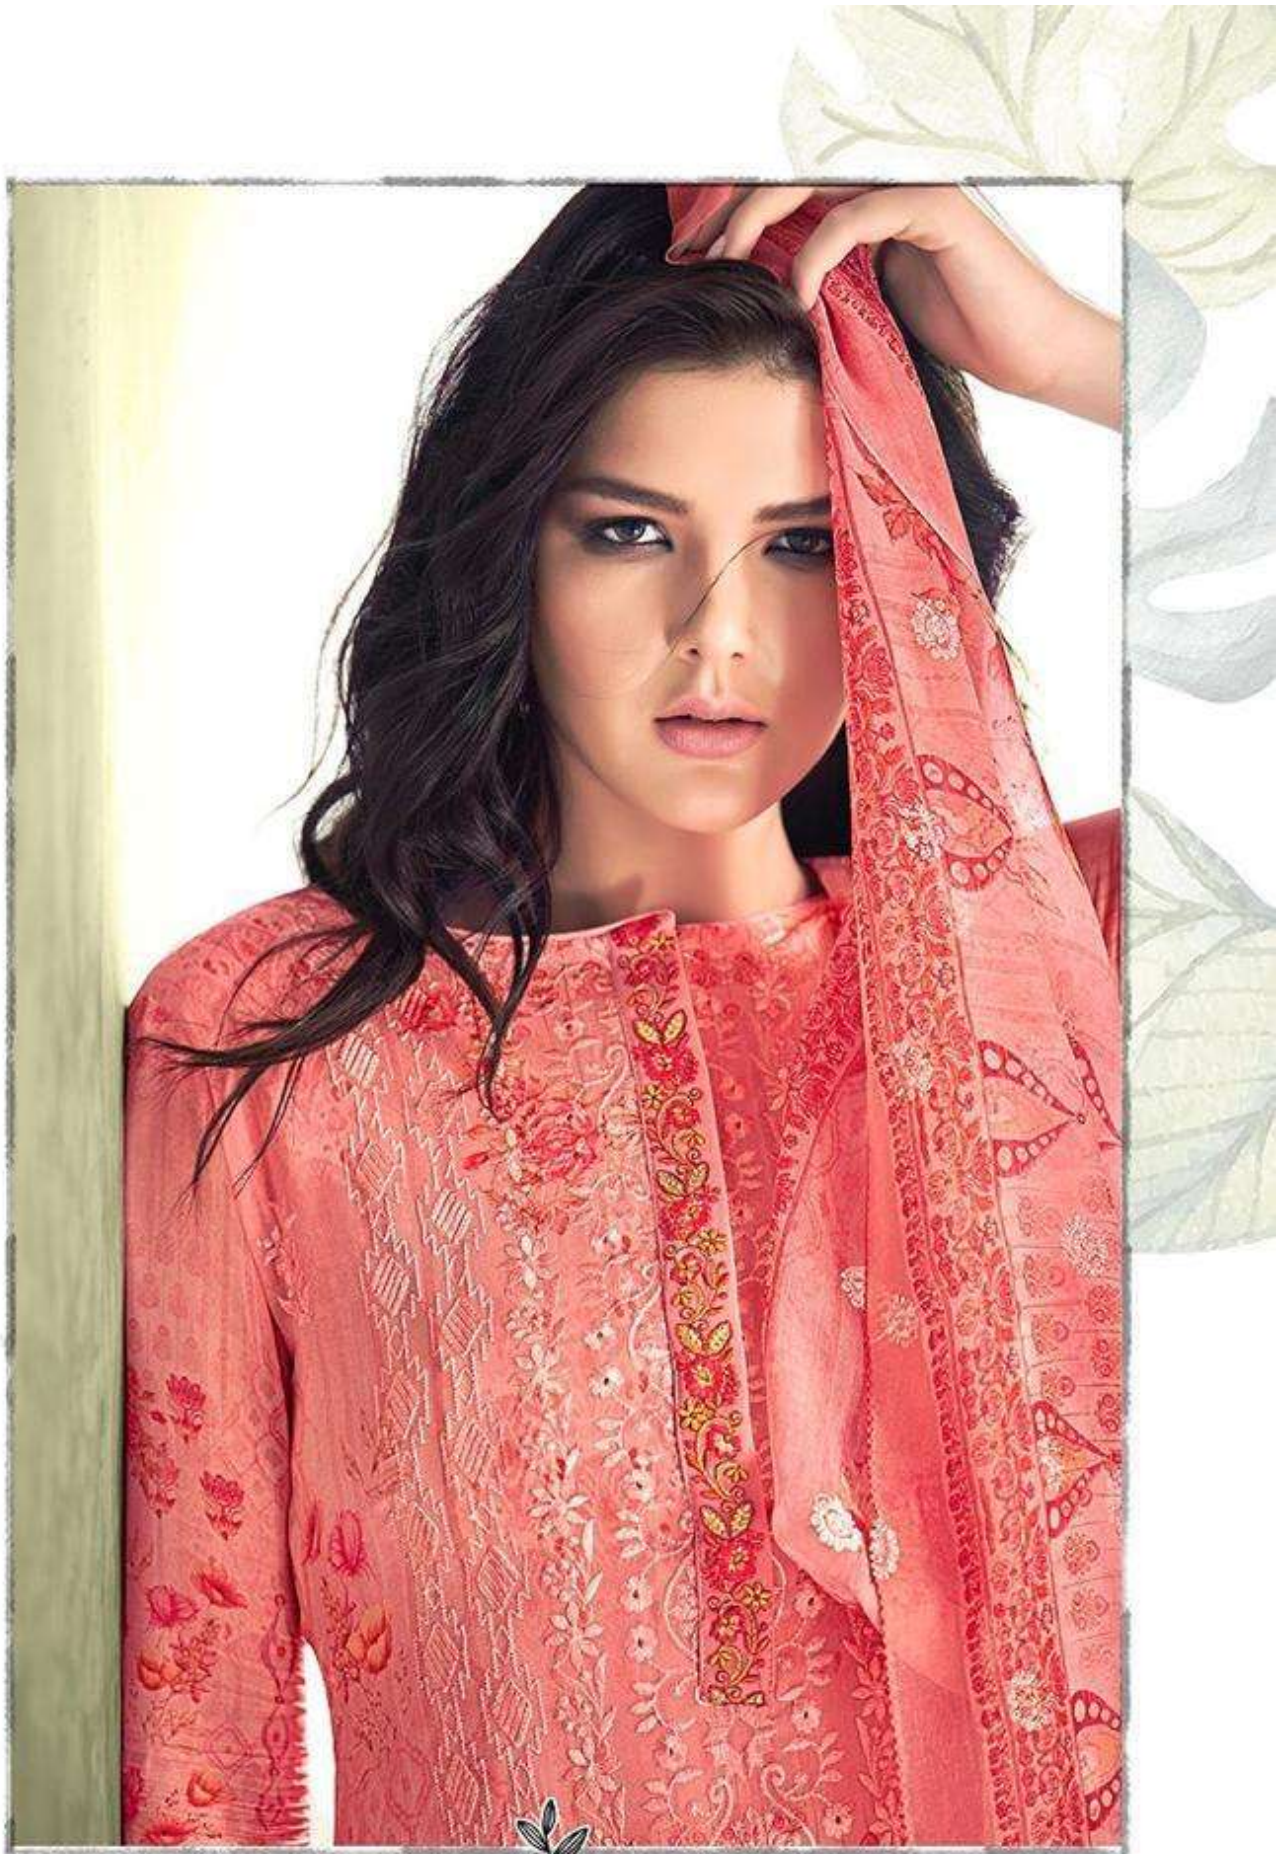

Glossy

Crescent

Glossy

PRODUCT DETAILS

TOP

PURE VISCOS GEORGETTE WITH EMBROIDERY
DIGITAL PRINT

INNER & BOTTOM

PURE JAM SATIN

Glossy

2208

Glossy

2209

2207

2206

Glossy