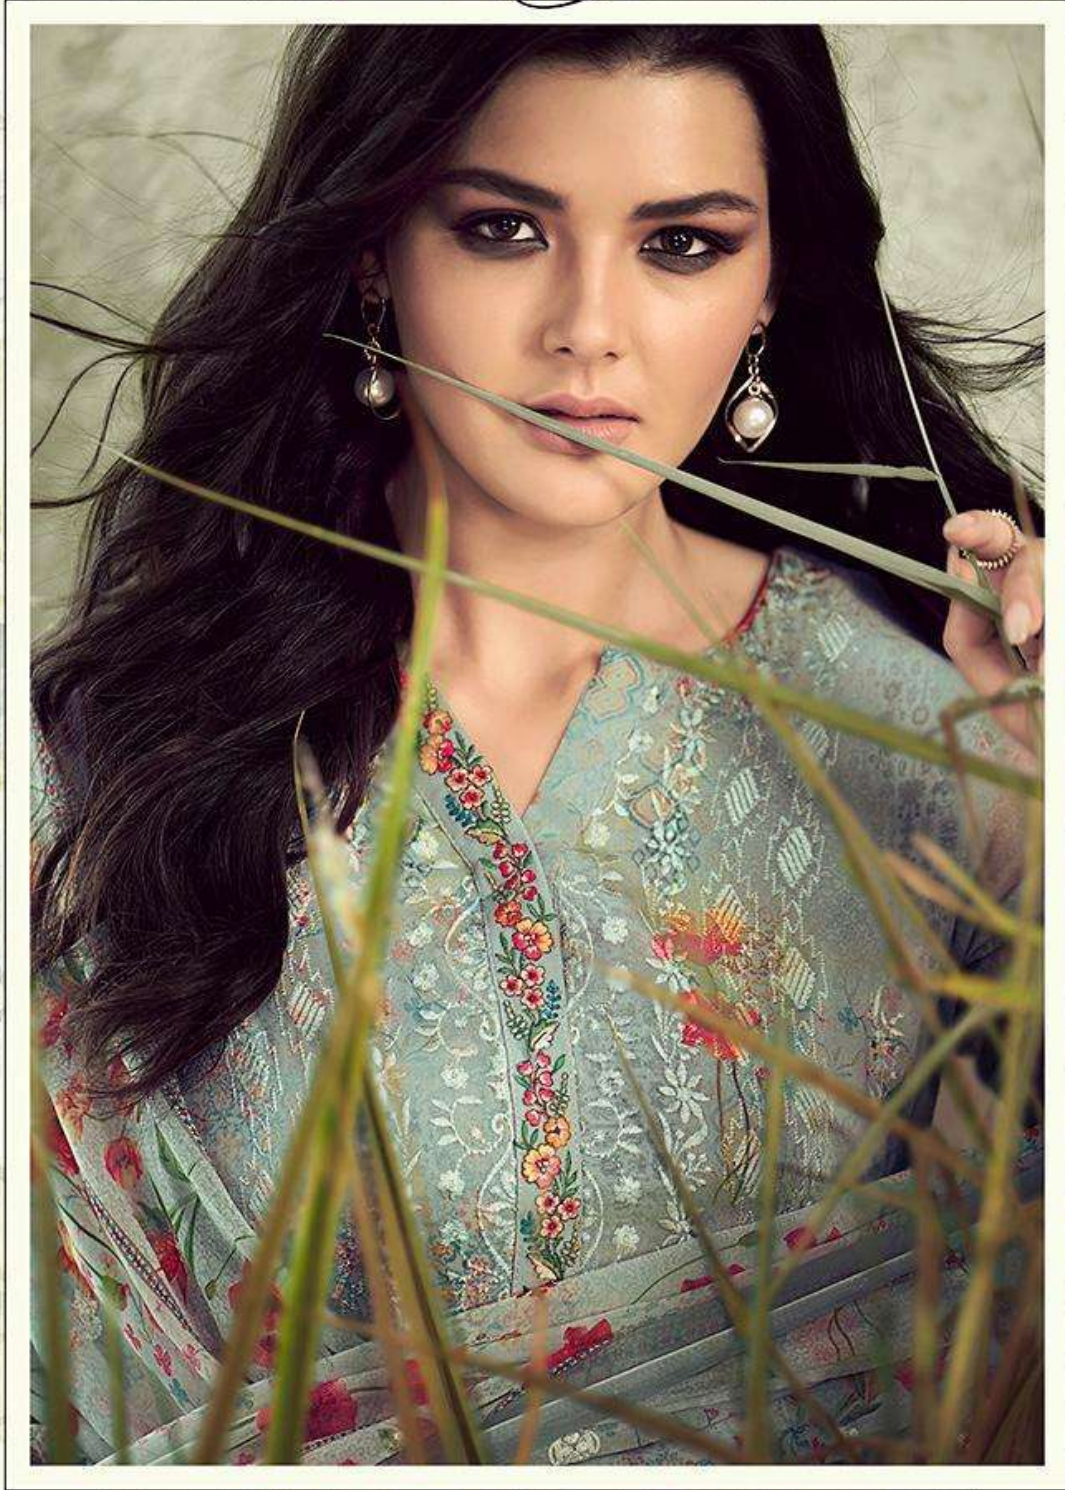

Glossy

Crescent

Glossy

PRODUCT DETAILS

TOP

PURE VISCOS GEORGETTE WITH EMBROIDERY
DIGITAL PRINT

INNER & BOTTOM

PURE JAM SATIN

DUPATTA

GEORGETTE DIGITAL PRINT WITH SEQUENCE
EMBROIDERY

gTM
S

S G CREATIONS

Glossy

Glossy

Crescent

Glossy