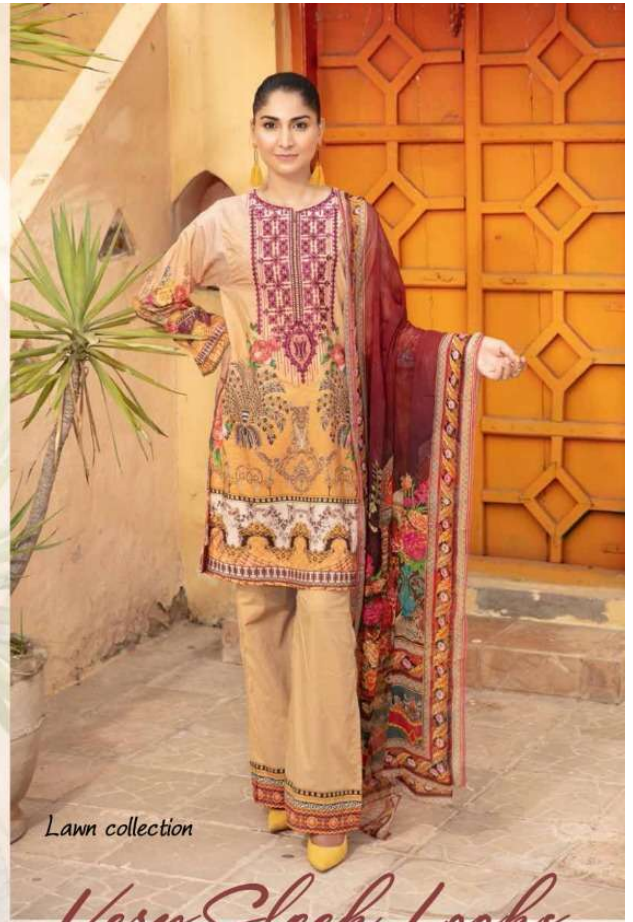

ANAYA LUXURY

The Original Lawn collection

ANAYA LUXURY

The Original Lawn collection

Very Sleek
Looks

D.NO
4013

*When you are looking for instant effortless upgrade go no further than this
dress that will uplift your spirits at the same time. It can be worn to express
your*

D.NO
4011

Lawn collection

D.NO
4018

*When you are looking for instant effortless upgrade go no further than
this dress that will uplift your spirits at the same time. It can be
worn to express your*

Lawn collection

Very Sleek Looks

When you are looking for instant effortless upgrade go no further than this dress that will uplift your spirits at the same time. It can be worn to express your

D.NO
4012

Lawn collection

D.NO
4016

When you are looking for instant effortless elegance go no further than this dress that will uplift your spirits at the same time. It can be worn to express you.

Lawn collection

D.NO
4017

D.NO
4014