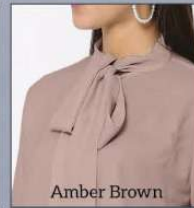

Canary Yellow

PUFF SLEEVE TOP

Fabric:
Premium Soft Georgette

Size:
38 (M) • 40 (L) • 42 (XL)

Length: 25+”

Tie Bow Knot

Puff Sleeve

OFFICE LOOK

Peach

LATEST FASHION • HI-QUALITY • LOWEST PRICE