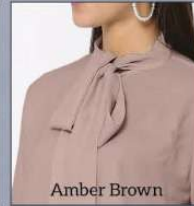

Canary Yellow

PUFF SLEEVE TOP

Fabric:
Premium Soft Georgette

Size:
38 (M) • 40 (L) • 42 (XL)

Length: 25+”

Tie Bow Knot

Puff Sleeve

OFFICE LOOK

Peach

LATEST FASHION • HI-QUALITY • LOWEST PRICE