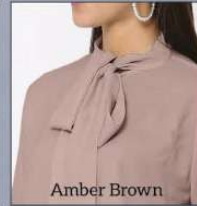

Size:  
38 (M) • 40 (L) • 42 (XL)

Length: 25+”

Tie Bow Knot

Puff Sleeve

OFFICE LOOK

Peach

Mint Blue

Scarlet Red

Amber Brown

Crimson

Canary Yellow

Wildberry

Copper

**LATEST FASHION • HI-QUALITY • LOWEST PRICE**

Tie Bow Knot

Puff Sleeve