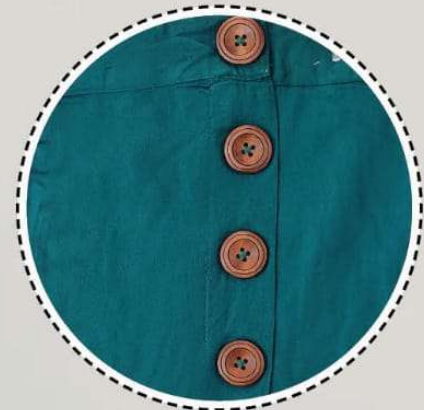

BUTTON PALAZZO

Fabric:
Premium
Textured Rayon

Free Size:
34-36-38

Teal Blue

Wood Button

LATEST FASHION • HI-QUALITY • LOWEST PRICE

BUTTON PALAZZO

Fabric:
Premium
Textured Rayon

Free Size:
34-36-38

Peach

Wood Button

LATEST FASHION · HI-QUALITY · LOWEST PRICE

Off
White

BUTTON PALAZZO

Fabric:
Premium
Textured Rayon

Free Size:
34-36-38

Wood Button

LATEST FASHION • HI-QUALITY • LOWEST PRICE

BUTTON PALAZZO

Fabric:
Premium
Textured Rayon

Free Size:
34-36-38

Teal Blue

Wood Button

LATEST FASHION • HI-QUALITY • LOWEST PRICE

BUTTON PALAZZO

Fabric:
Premium Textured Rayon

Free Size: 34-36-38

Wood
Button

Charcoal
Black

Army Green

Peach

Crimson